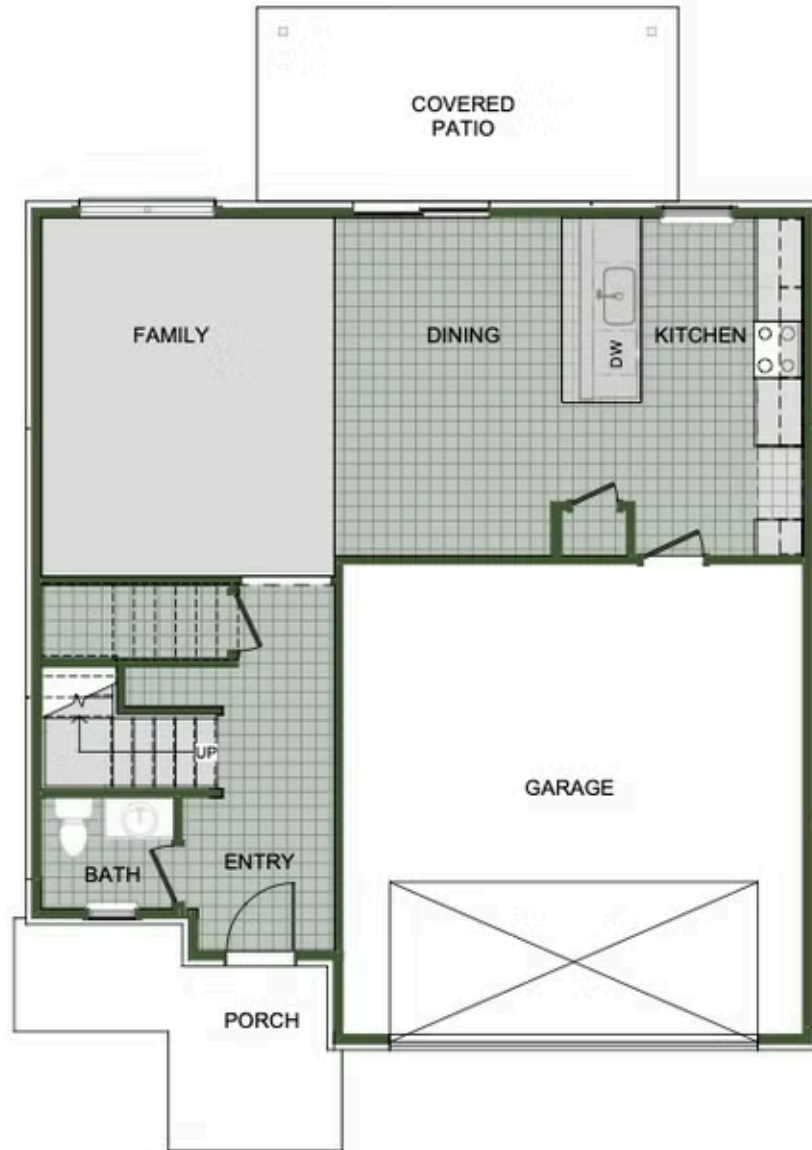

DEERE CREEK

2462 Hay Meadow St.

Springdale, AR 72762

PRICED AT **\$399,835** 3 2.5 2 2000 FT²

Amenities

Sidewalks Greenspace

FIRST FLOOR

LOFT OPTION