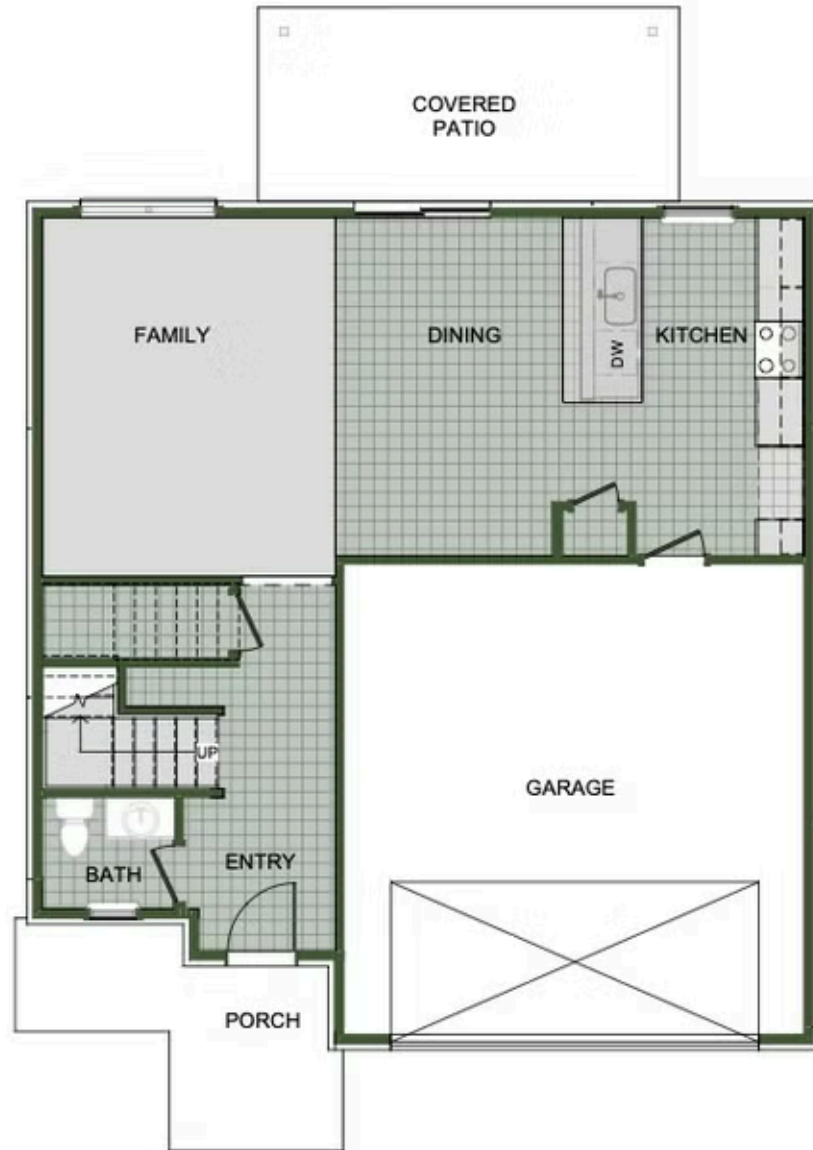

DEERE CREEK

2462 Hay Meadow St.

Springdale, AR 72762

PRICED AT **\$399,402** 3 2.5 2 2000 FT<sup>2</sup>

## Amenities

Sidewalks Greenspace

FIRST FLOOR

LOFT OPTION