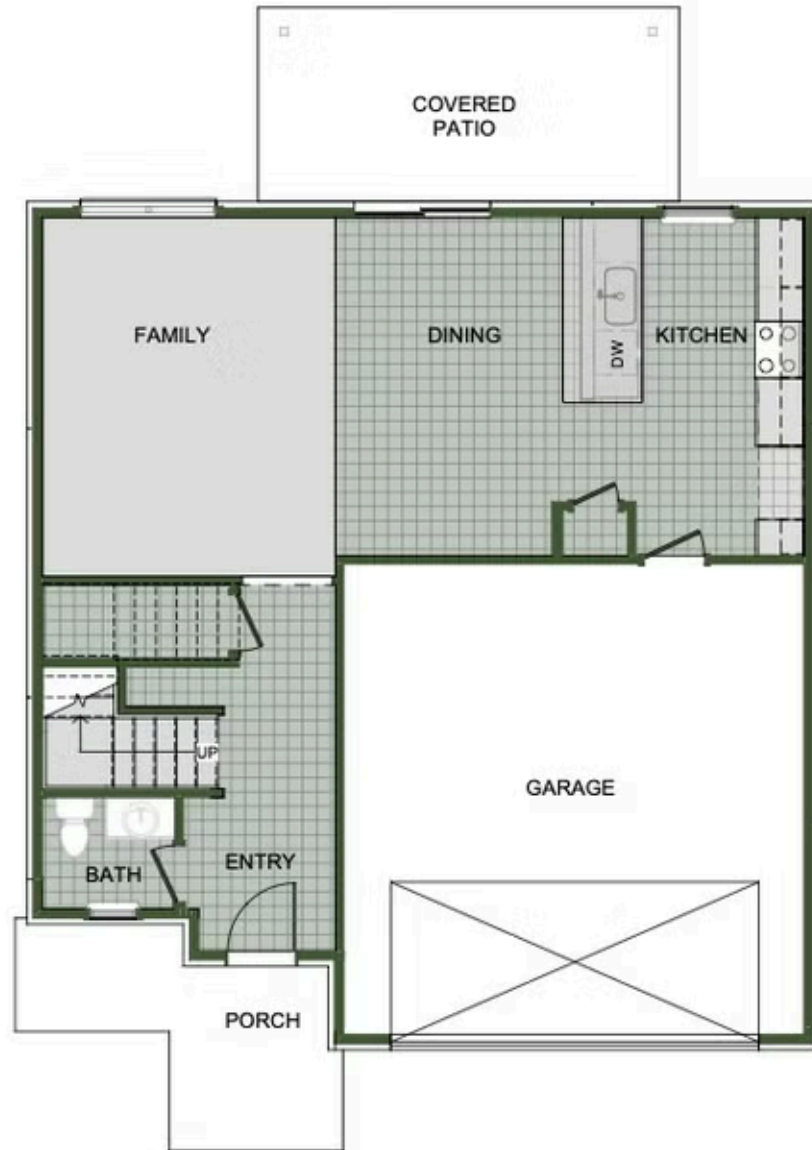

DEERE CREEK

2462 Hay Meadow St.

Springdale, AR 72762

PRICED AT **\$384,886** 3 2.5 2 2000 FT²

Amenities

Sidewalks Greenspace

FIRST FLOOR

LOFT OPTION