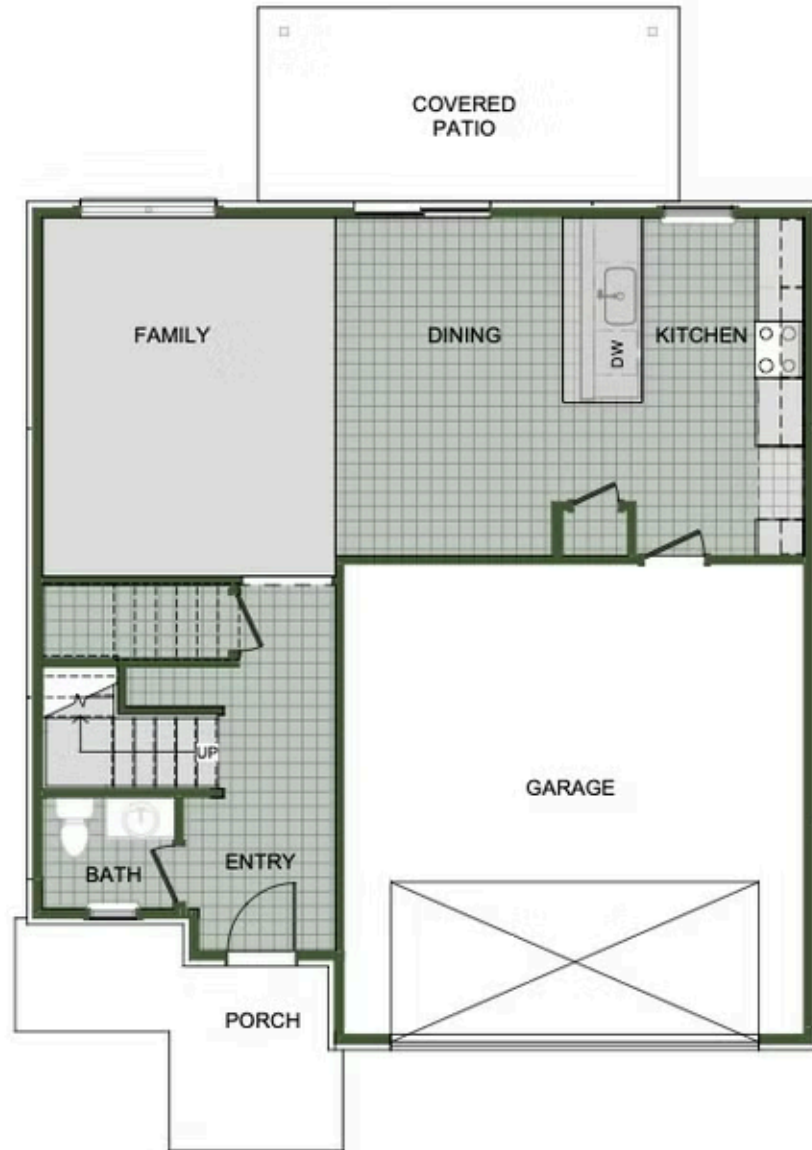

DEERE CREEK

2484 Hay Meadow St.

Springdale, AR 72762

PRICED AT **\$399,402** 3 2.5 2 2000 FT²

Amenities

Sidewalks Greenspace

FIRST FLOOR

LOFT OPTION