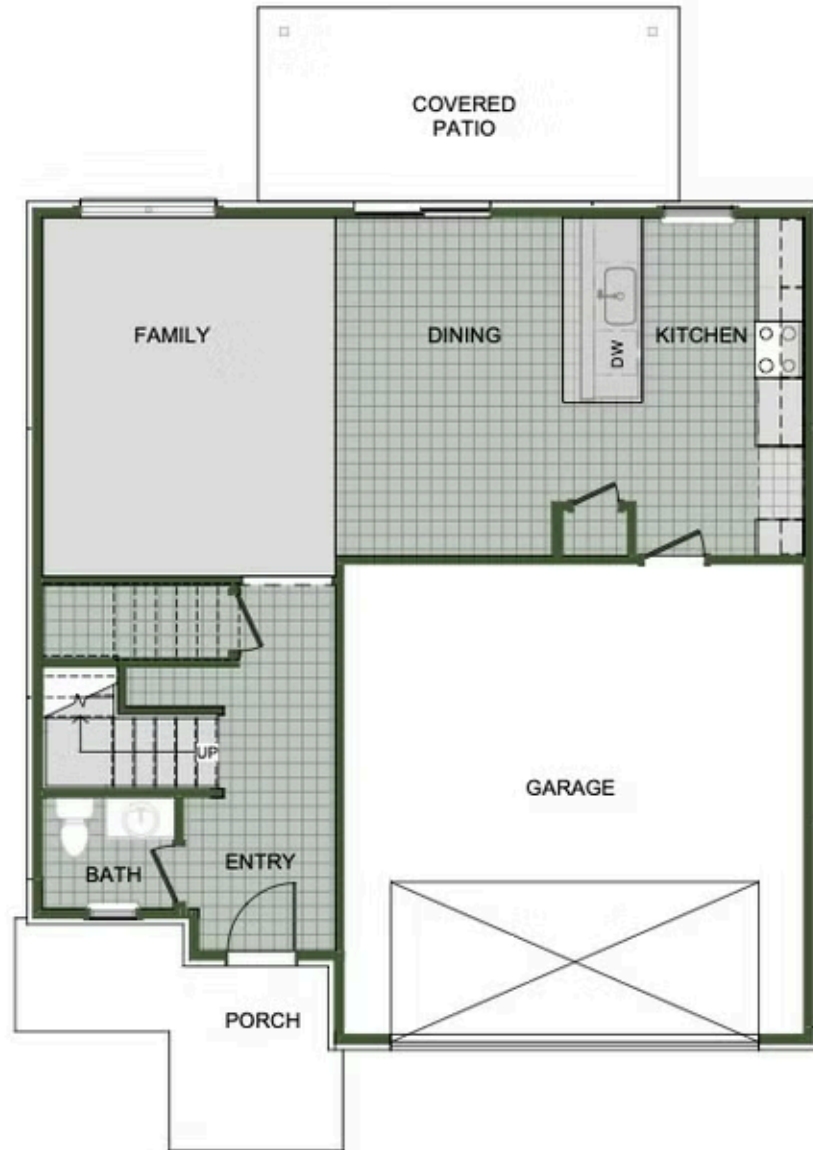

DEERE CREEK

2484 Hay Meadow St.

Springdale, AR 72762

PRICED AT \$399,818 3 2.5 2 2000 FT²

Amenities

Sidewalks Greenspace

FIRST FLOOR

LOFT OPTION