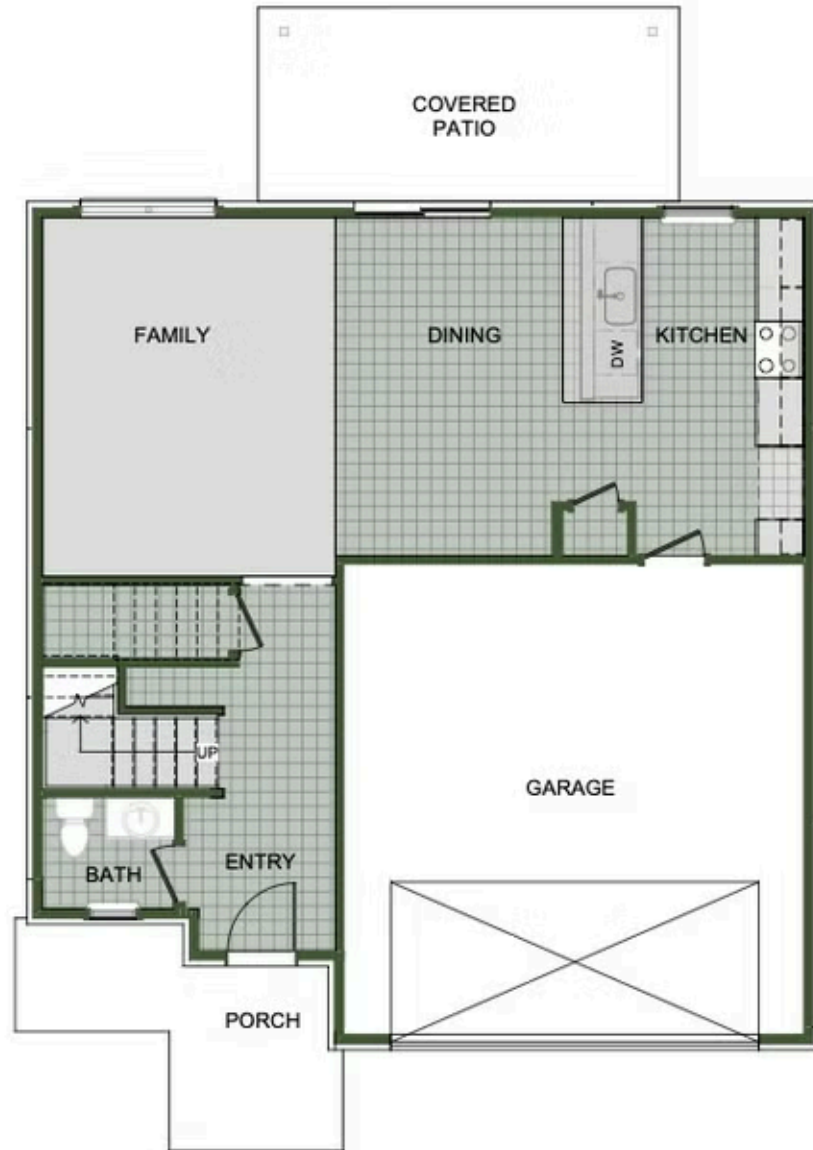

DEERE CREEK

2484 Hay Meadow St.

Springdale, AR 72762

PRICED AT \$399,402 3 2.5 2 2000 FT<sup>2</sup>

## Amenities

Sidewalks Greenspace

FIRST FLOOR

LOFT OPTION