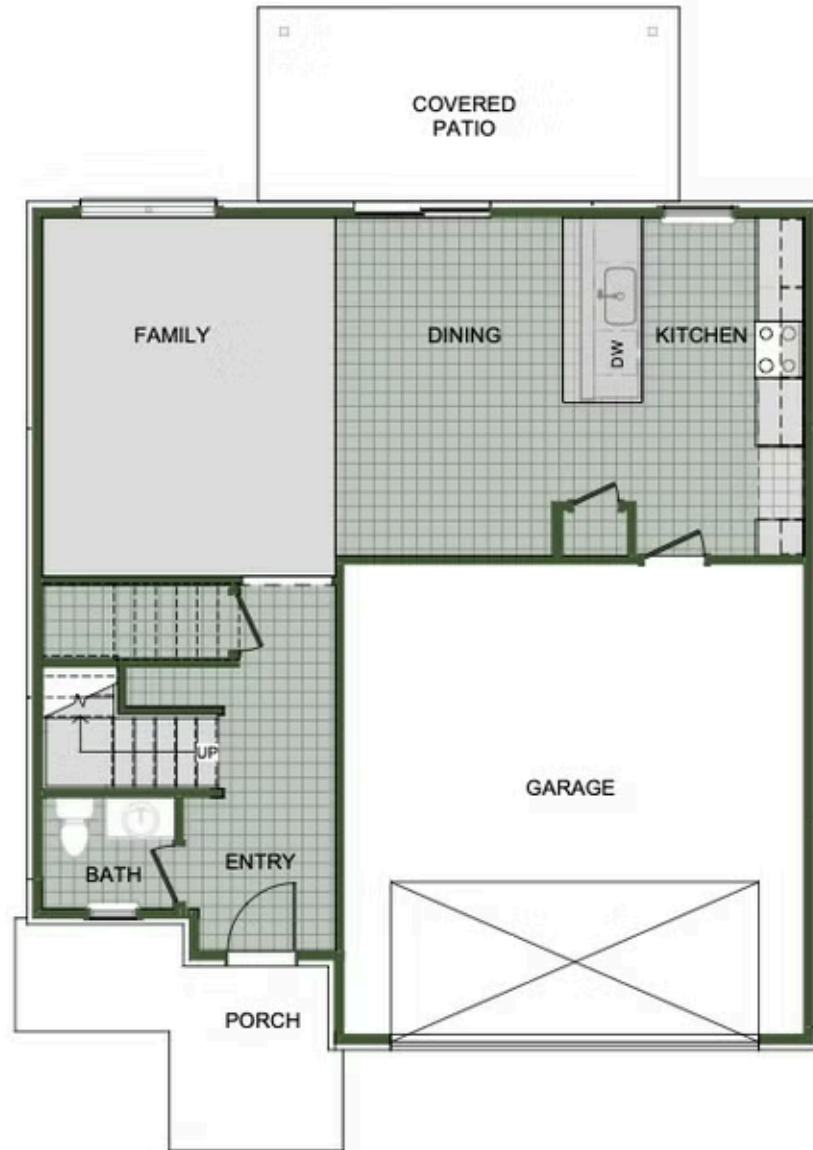

DEERE CREEK

2484 Hay Meadow St.

Springdale, AR 72762

PRICED AT **\$384,869** 3 2.5 2 2000 FT²

Amenities

Sidewalks Greenspace

FIRST FLOOR

LOFT OPTION