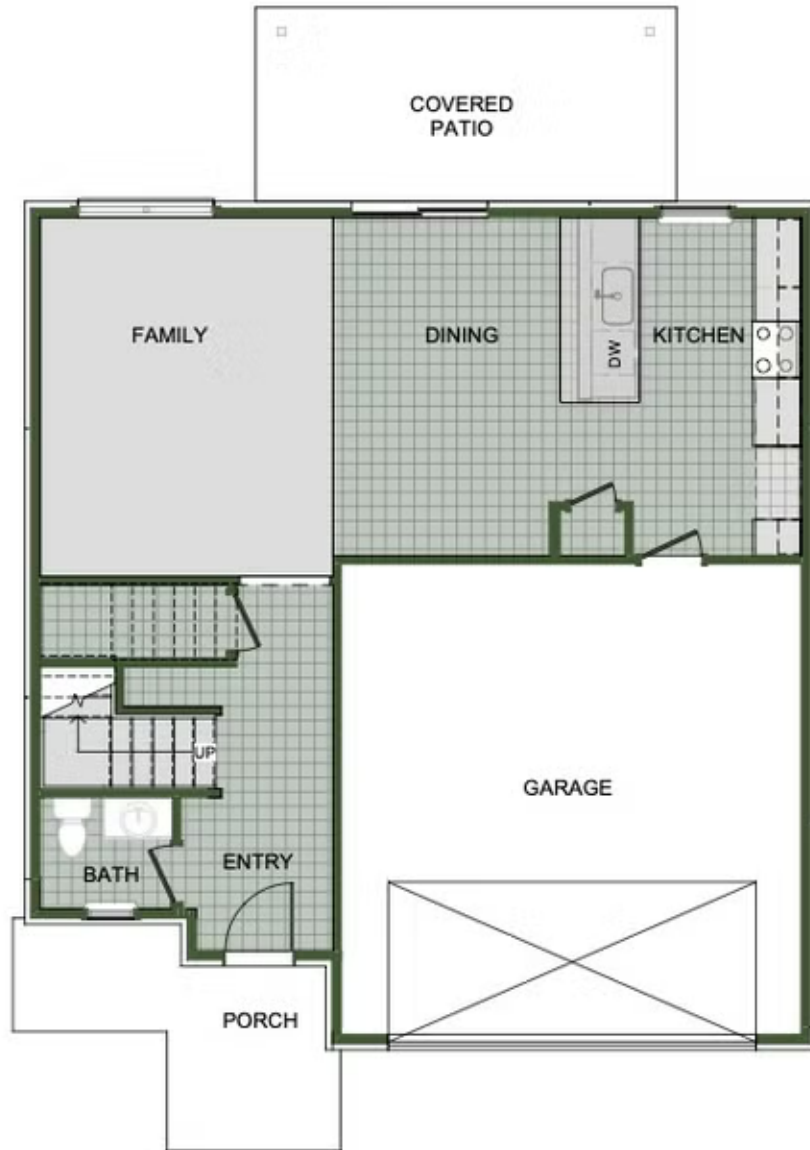

DEERE CREEK

2484 Hay Meadow St.

Springdale, AR 72762

PRICED AT \$395,821 3 2.5 2 2000 FT²

Amenities

Sidewalks Greenspace

Monday - Saturday: 10 am-6pm
417-952-0369
schubermitchell.com

Materials, specifications, plans, designs, prices, premiums, options & sales programs may change without notice or obligation. All renderings, floor plans, and maps are artist's conception and may not depict actual buildings, fencing, walks, driveways, or landscaping.

FIRST FLOOR

LOFT OPTION