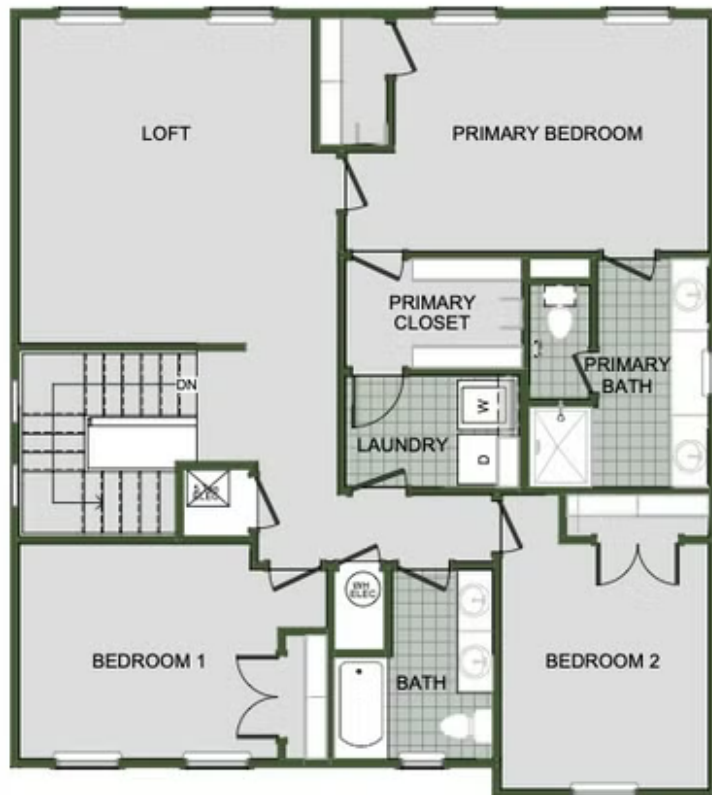

DEERE CREEK

2484 Hay Meadow St.

Springdale, AR 72762

PRICED AT \$395,821 3 2.5 2 2000 FT²

Amenities

Sidewalks Greenspace

Monday - Saturday: 10 am-6pm
417-952-0369
schubermitchell.com

Materials, specifications, plans, designs, prices, premiums, options & sales programs may change without notice or obligation. All renderings, floor plans, and maps are artist's conception and may not depict actual buildings, fencing, walks, driveways, or landscaping.

FIRST FLOOR

LOFT OPTION