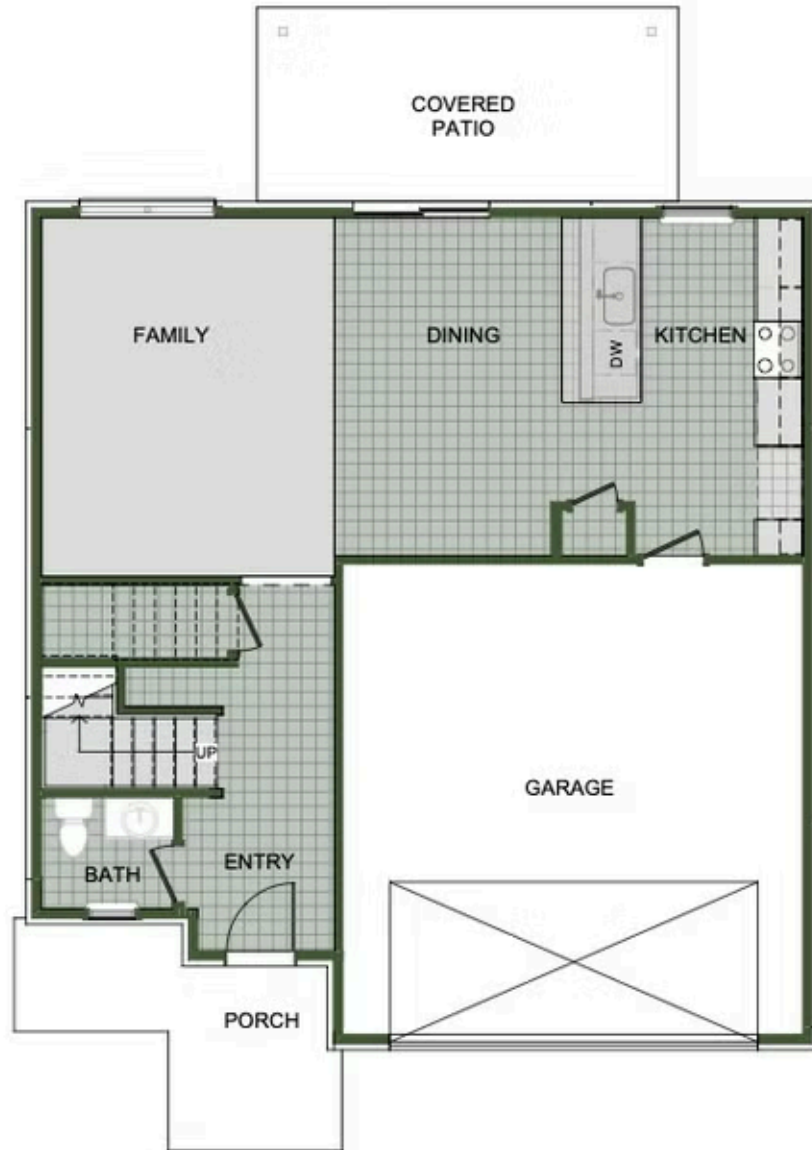

DEERE CREEK

5027 Sweetcorn Ave.

Springdale, AR 72762

PRICED AT **\$399,985** 3 2.5 2 2000 FT²

Amenities

Sidewalks Greenspace

FIRST FLOOR

LOFT OPTION