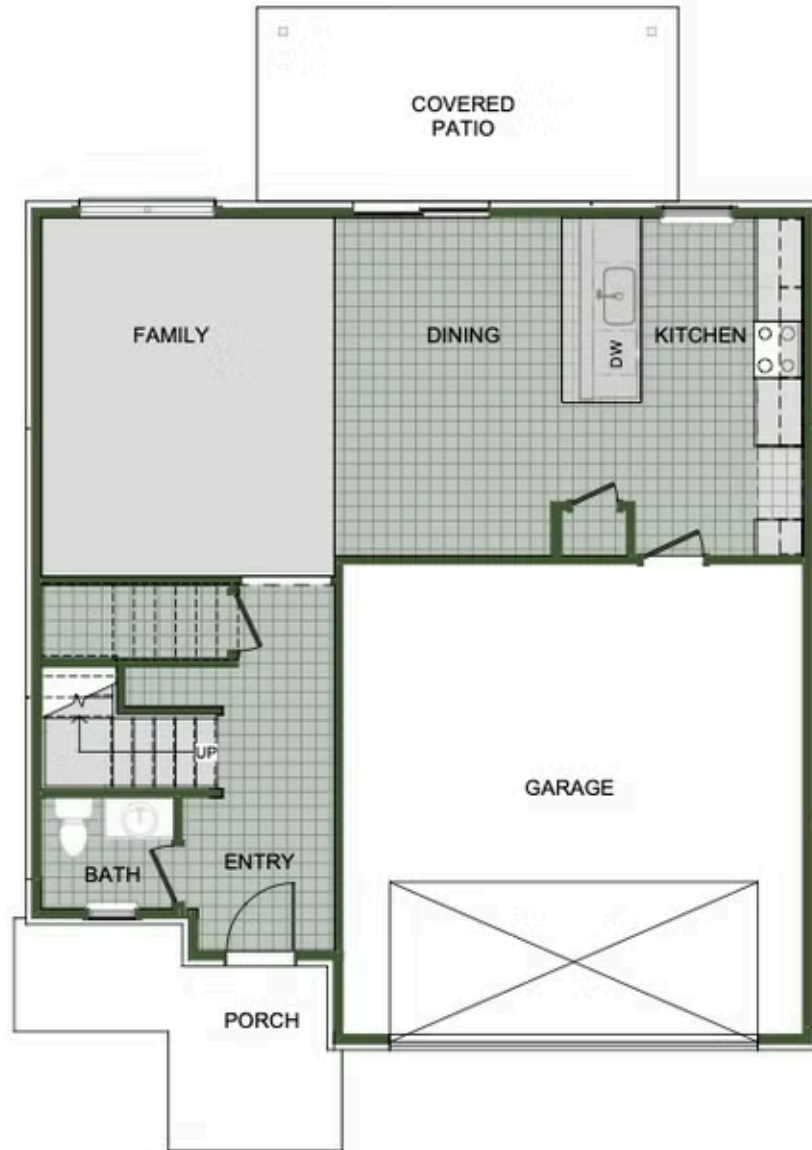

DEERE CREEK

5027 Sweetcorn Ave.

Springdale, AR 72762

PRICED AT \$404,991  3  2.5  2  2000 FT²

Amenities

 Sidewalks  Greenspace

FIRST FLOOR

LOFT OPTION