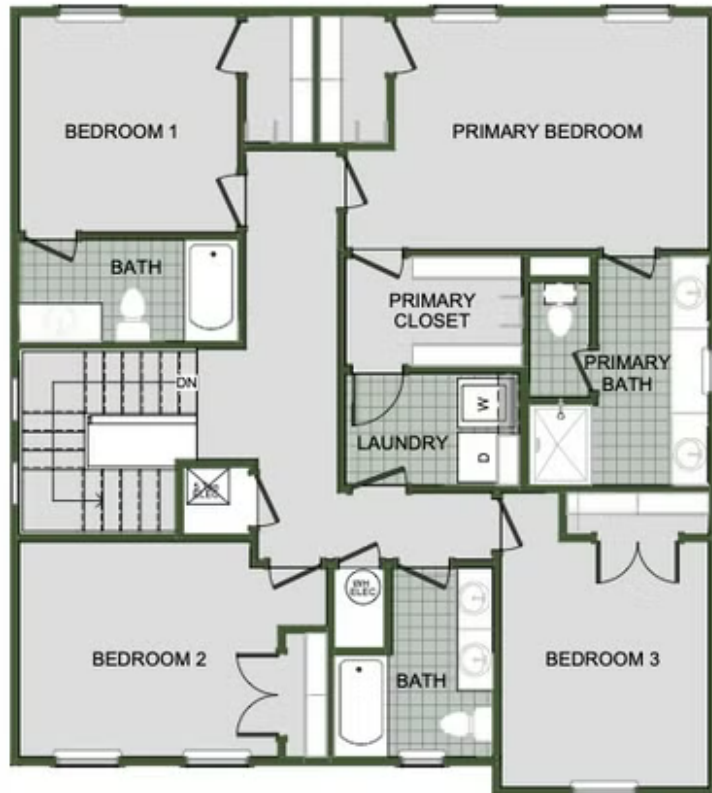

PRICED AT \$400,935  3  2.5  2  2000 FT²

Amenities

 Sidewalks  Greenspace

FIRST FLOOR

4 BEDROOM EN-SUITE OPTION