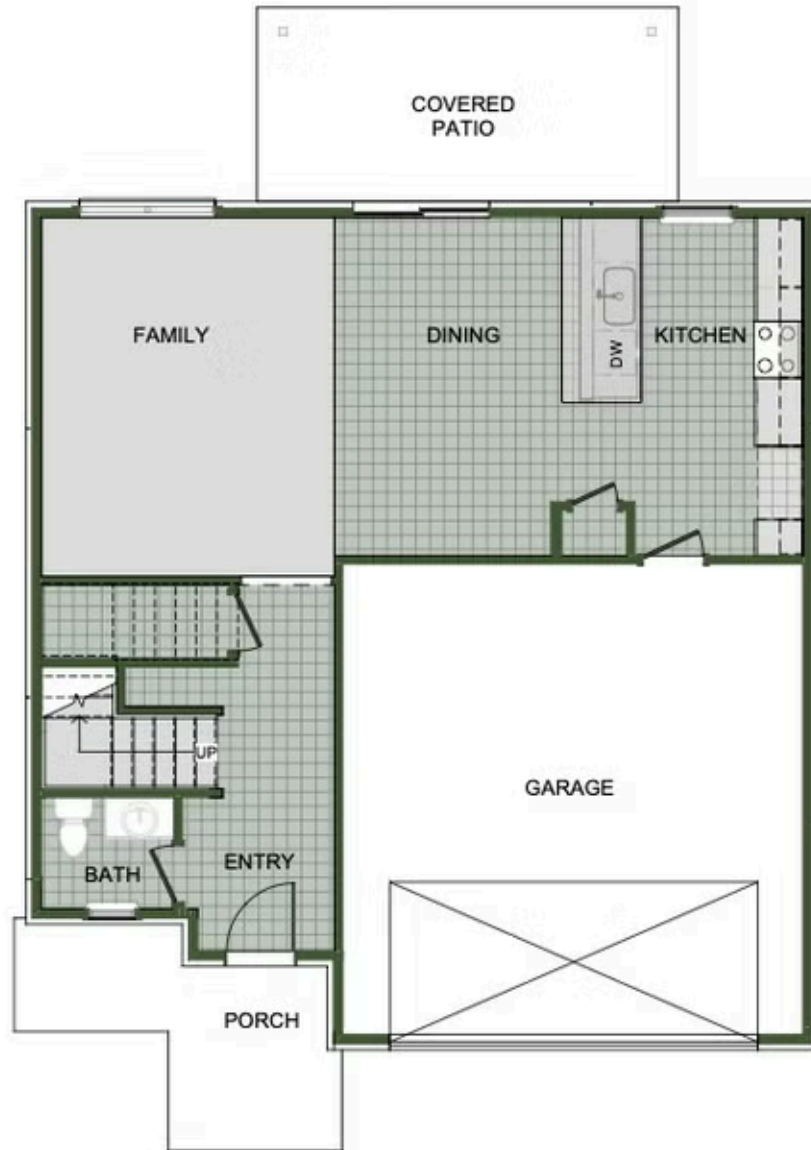

DEERE CREEK

5032 Wheatgrass Ave.

Springdale, AR 72762

PRICED AT \$407,289  3  2.5  2  2000 FT²

Amenities

 Sidewalks  Greenspace

FIRST FLOOR

4 BEDROOM EN-SUITE OPTION