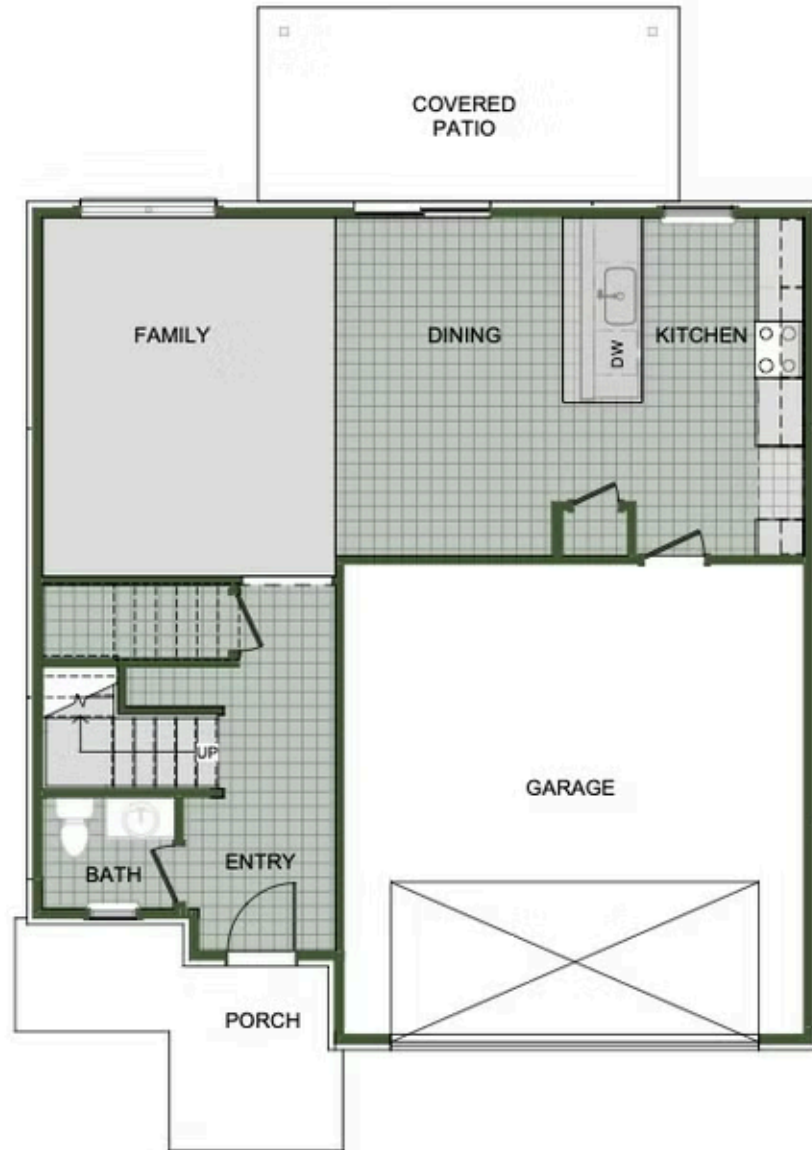

DEERE CREEK

5032 Wheatgrass Ave.

Springdale, AR 72762

PRICED AT \$407,289  3  2.5  2  2000 FT²

Amenities

 Sidewalks  Greenspace

FIRST FLOOR

4 BEDROOM EN-SUITE OPTION