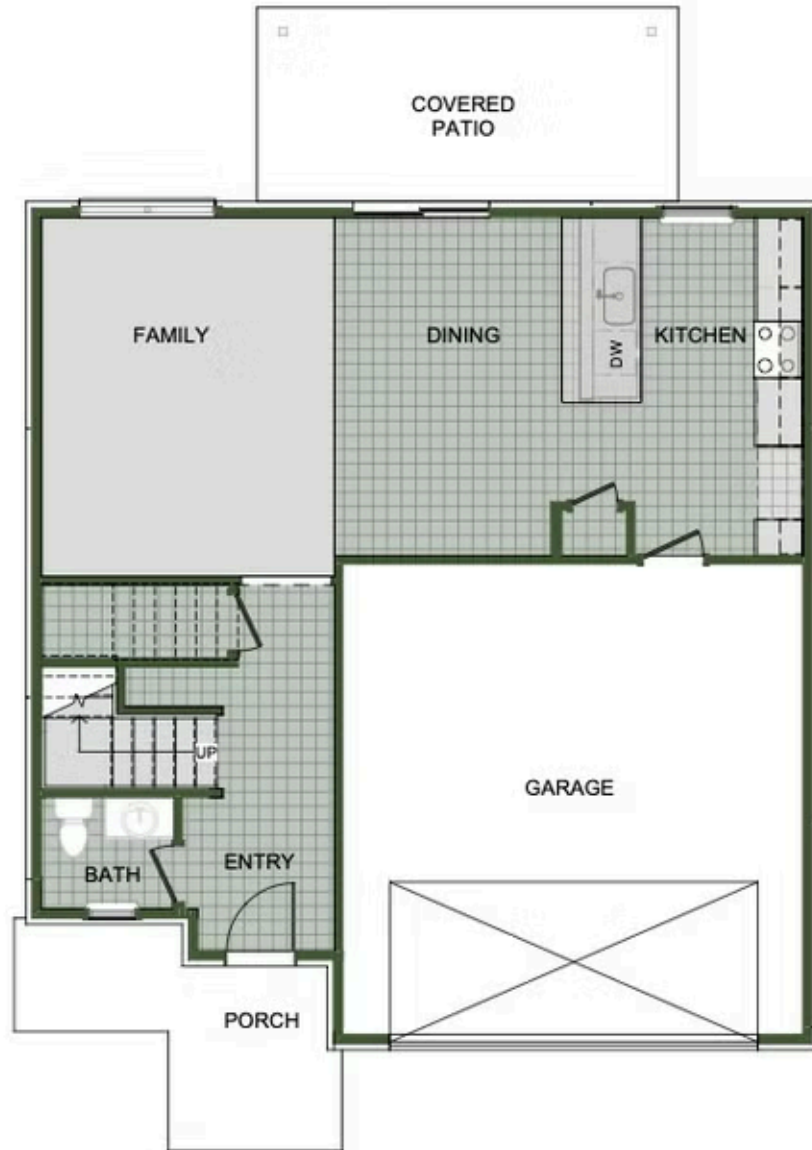

DEERE CREEK

5032 Wheatgrass Ave.

Springdale, AR 72762

PRICED AT \$407,289 3 2.5 2 2000 FT²

Amenities

Sidewalks Greenspace

FIRST FLOOR

4 BEDROOM EN-SUITE OPTION