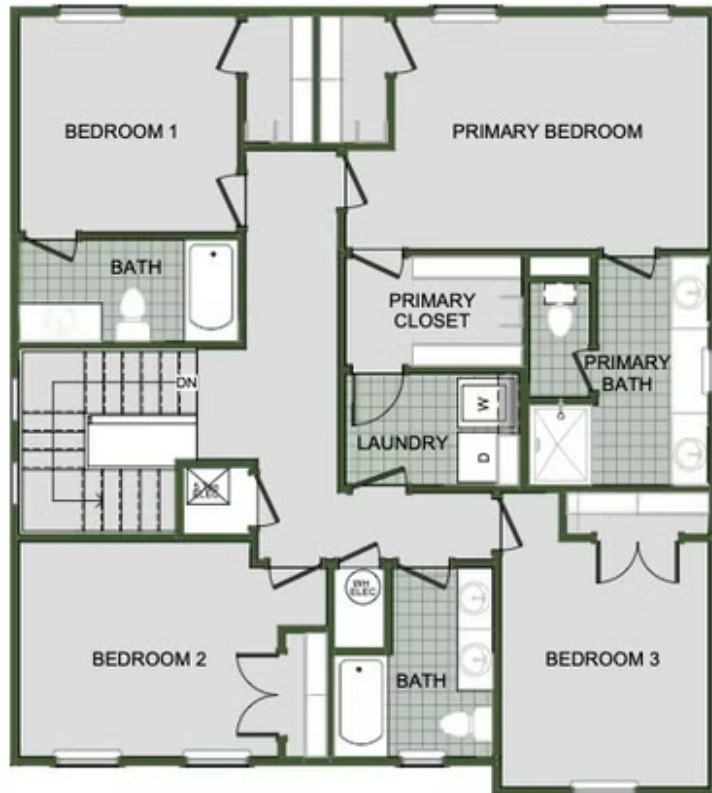

PRICED AT \$397,109  3  2.5  2  2000 FT²

Amenities

 Sidewalks  Greenspace

FIRST FLOOR

4 BEDROOM EN-SUITE OPTION