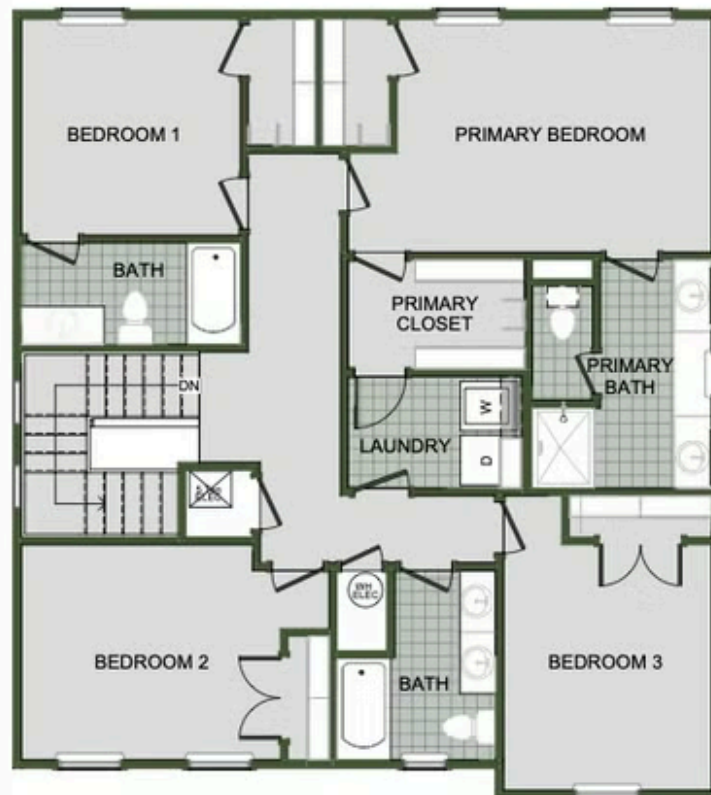

DEERE CREEK

5032 Wheatgrass Ave.

Springdale, AR 72762

PRICED AT \$407,289 3 2.5 2 2000 FT²

Amenities

Sidewalks Greenspace

FIRST FLOOR

4 BEDROOM EN-SUITE OPTION