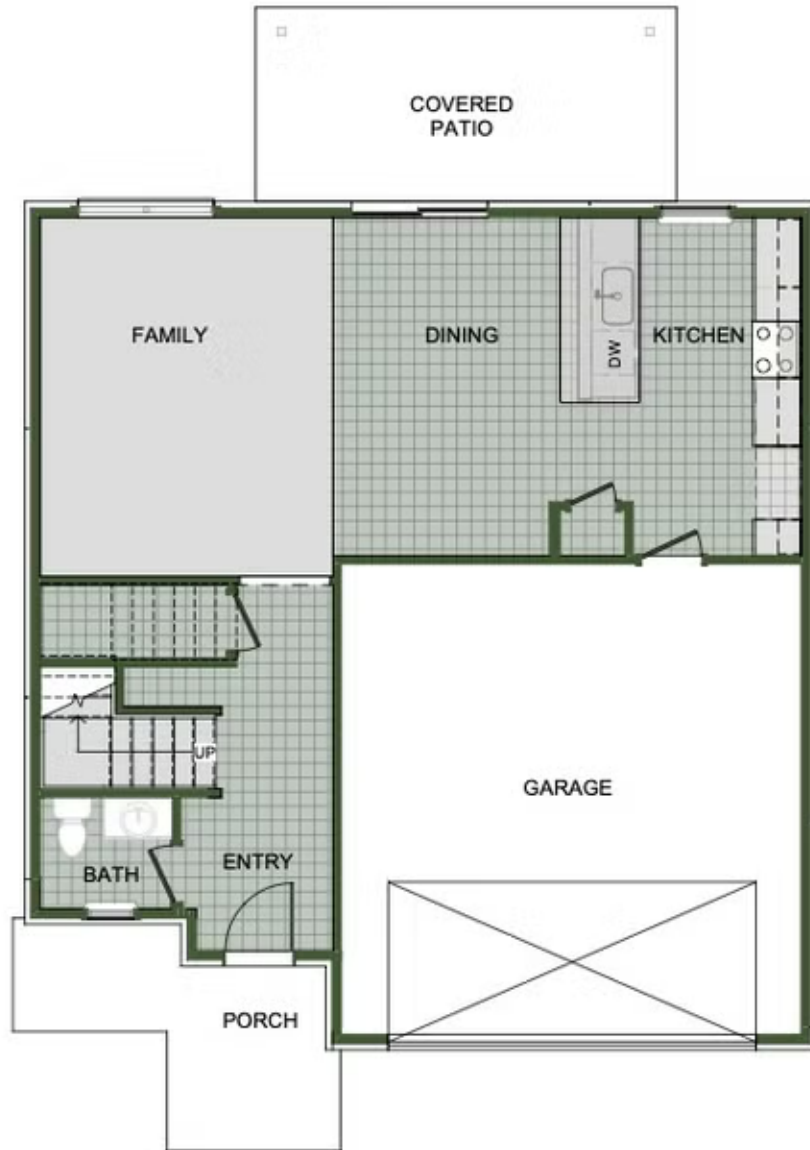

PRICED AT \$400,935  3  2.5  2  2000 FT²

Amenities

 Sidewalks  Greenspace

FIRST FLOOR

4 BEDROOM EN-SUITE OPTION