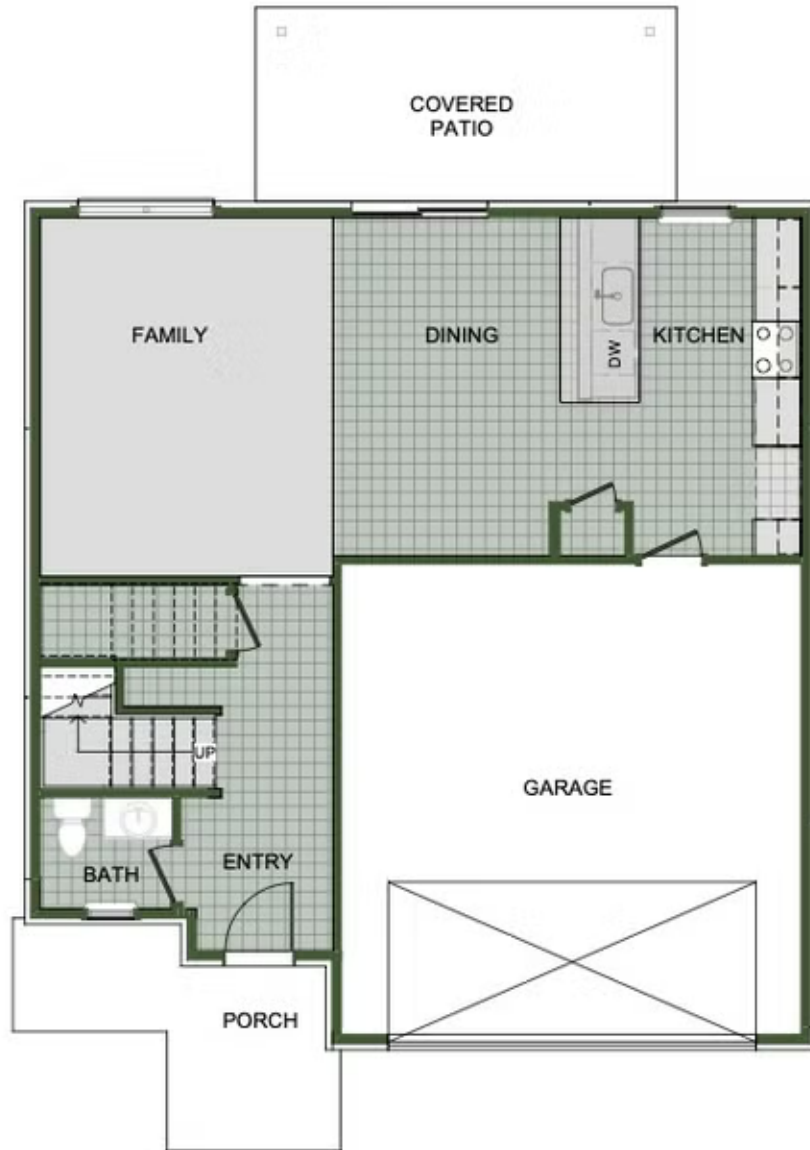

PRICED AT \$397,109  3  2.5  2  2000 FT²

Amenities

 Sidewalks  Greenspace

FIRST FLOOR

4 BEDROOM EN-SUITE OPTION