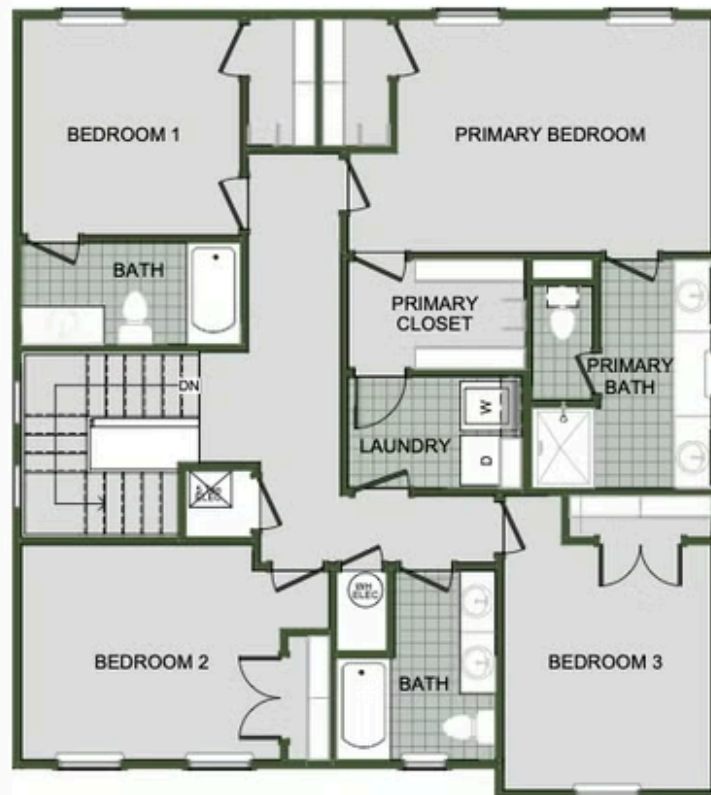

DEERE CREEK

5032 Wheatgrass Ave.

Springdale, AR 72762

PRICED AT \$407,289  3  2.5  2  2000 FT²

Amenities

 Sidewalks  Greenspace

FIRST FLOOR

4 BEDROOM EN-SUITE OPTION