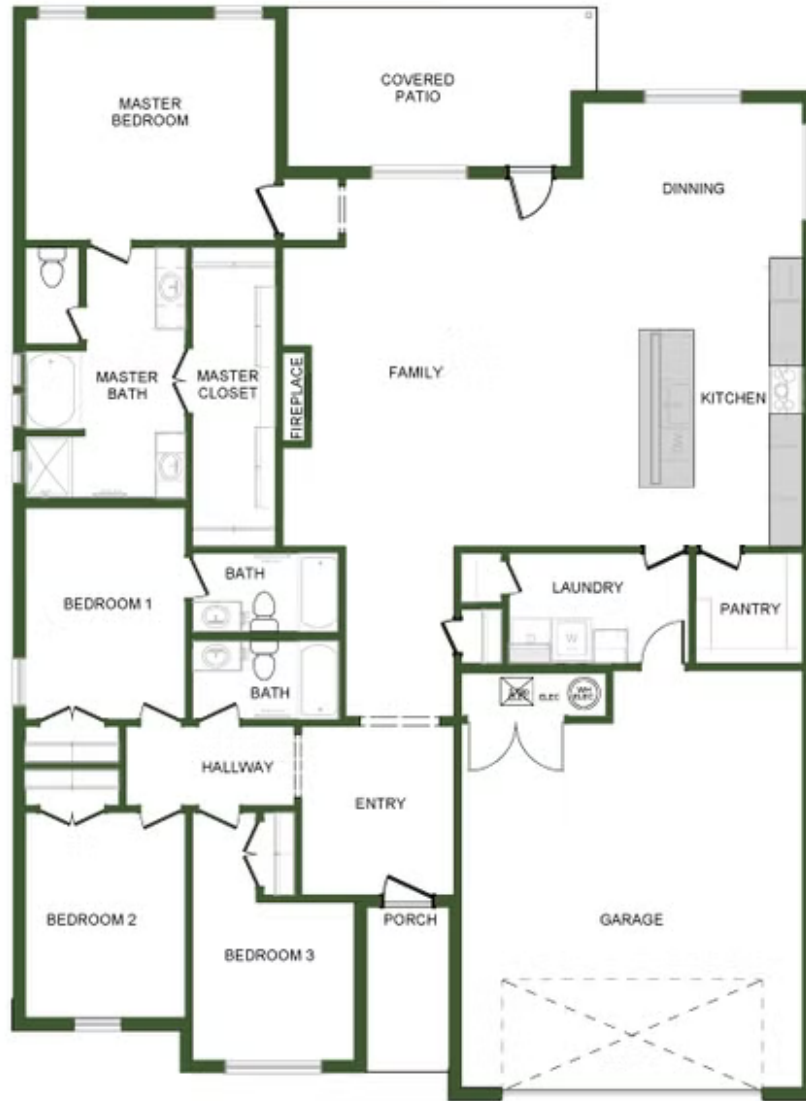

STARTING AT \$460,000  4  3  2  2,410 FT<sup>2</sup>

The 2410 series is a 4 bed, 3 bath, 2410 square feet home with a large family, dining, and kitchen area with a bar-style counter ideal for hosting guests. An open design layout creates a welcoming space for family time. The large primary suite offers a spacious walk-in closet, double bathroom vanities, and a separate tub and shower.

**AMENITIES**

SIDEWALKS

GREENSPACE

2410