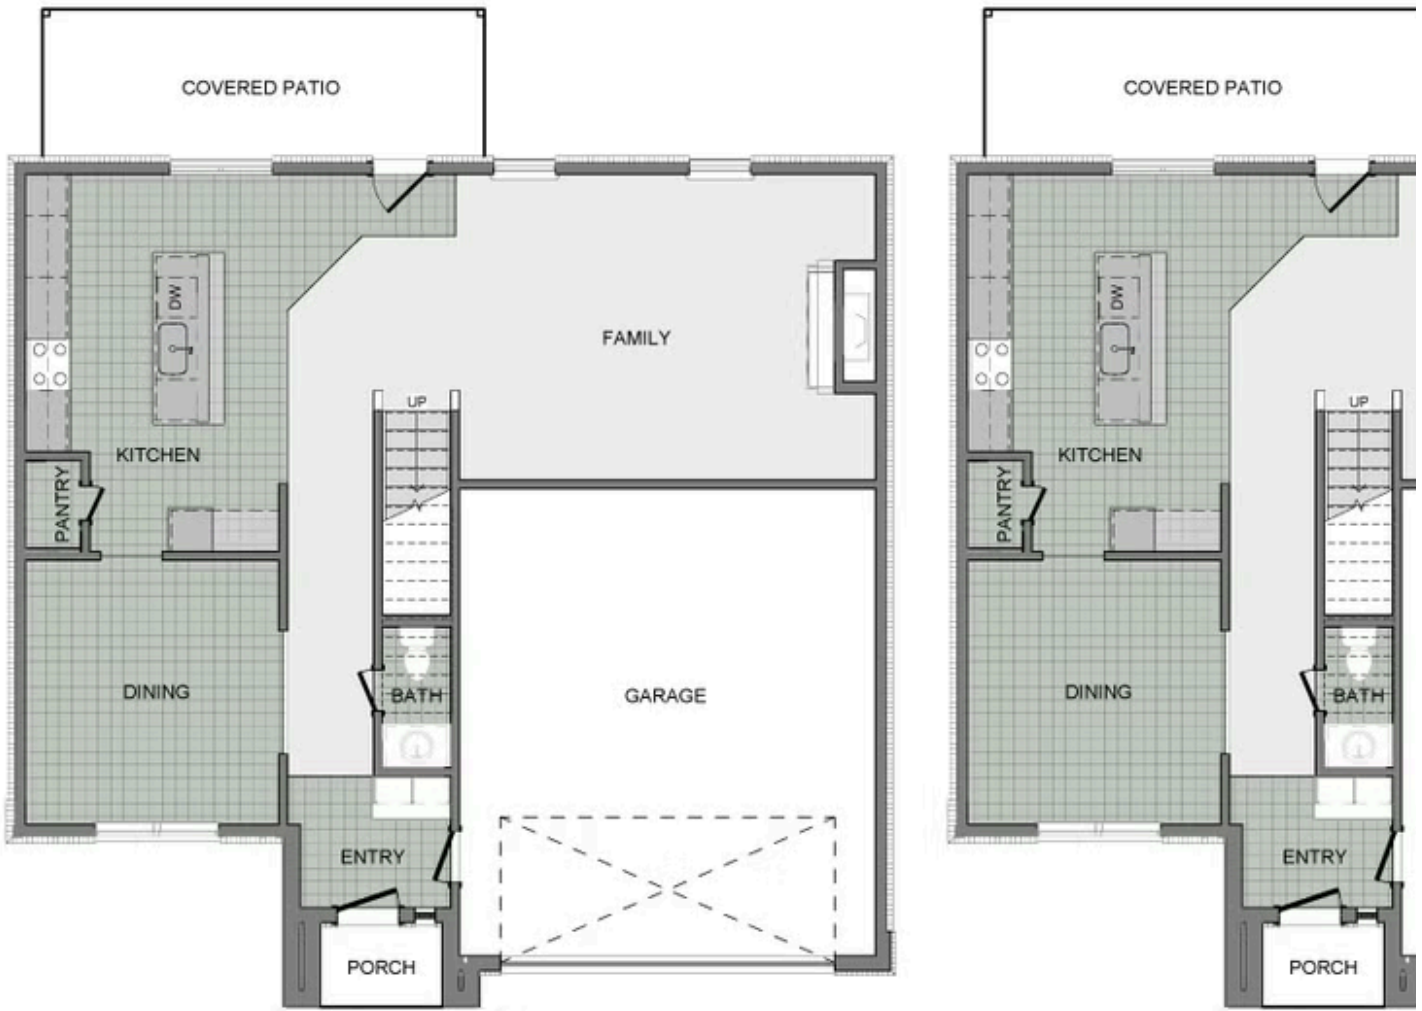

DEERE CREEK

2500 Two Story

Floor Plan

STARTING AT **\$433,000**  3 - 4  2.5  2  2,500 FT²

This stately 2,500 square foot home has the same luxurious amenities as our classic floor plans, but now in a two-story home. Boasting 3-4 spacious bedrooms and 3-4 bathrooms, the 2500-2S offers a cozy family room downstairs, kitchen pantry, and formal dining room; and double vanities in the primary bath. With the option for multiple entertainment spaces, this home is p...

AMENITIES

SIDEWALKS

GREENSPACE

1ST FLOOR

2ND FLOOR - 4 BED OPTION

2ND FLOOR - FAMILY ROOM OPTION