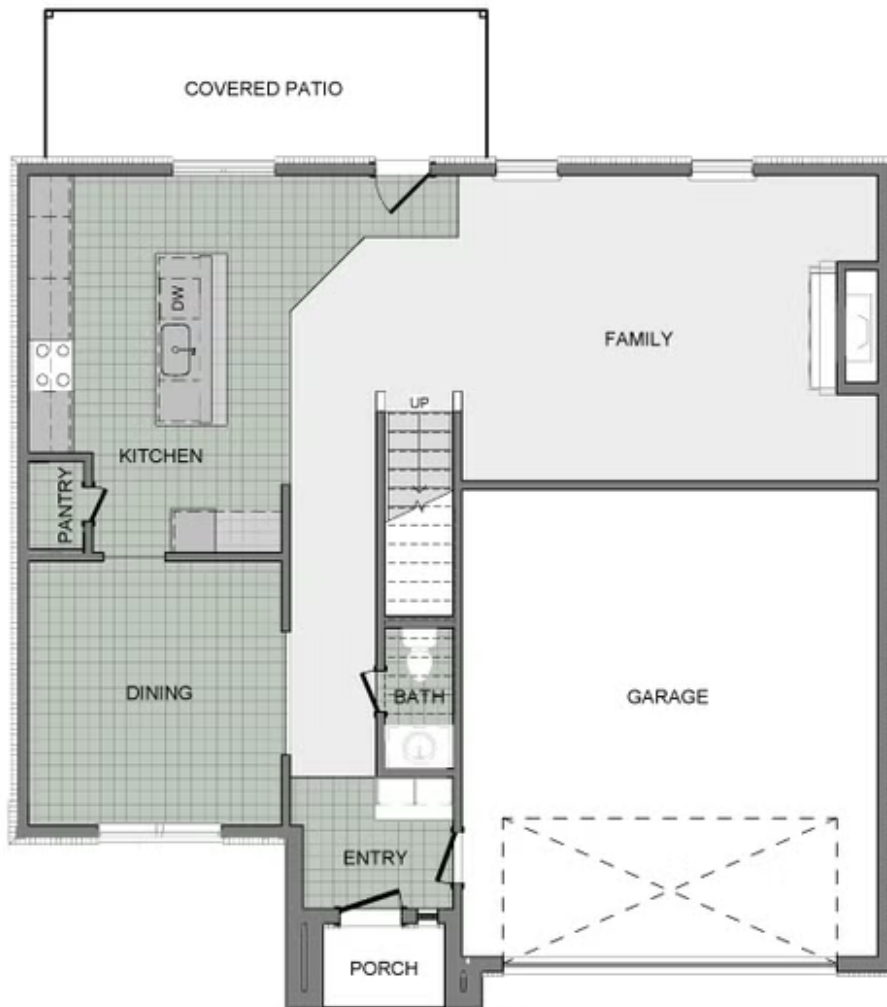

STARTING AT **\$424,000** 🛏️ 3 - 4 🚿 2.5 🚗 2 🏠 2,500 FT²

This stately 2,500 square foot home has the same luxurious amenities as our classic floor plans, but now in a two-story home. Boasting 3-4 spacious bedrooms and 3-4 bathrooms, the 2500-2S offers a cozy family room downstairs, kitchen pantry, and formal dining room; and double vanities in the primary bath. With the option for multiple entertainment spaces, this home is p...

AMENITIES

SIDEWALKS

GREENSPACE

1ST FLOOR

2ND FLOOR - 4 BED OPTION

2ND FLOOR - FAMILY ROOM OPTION