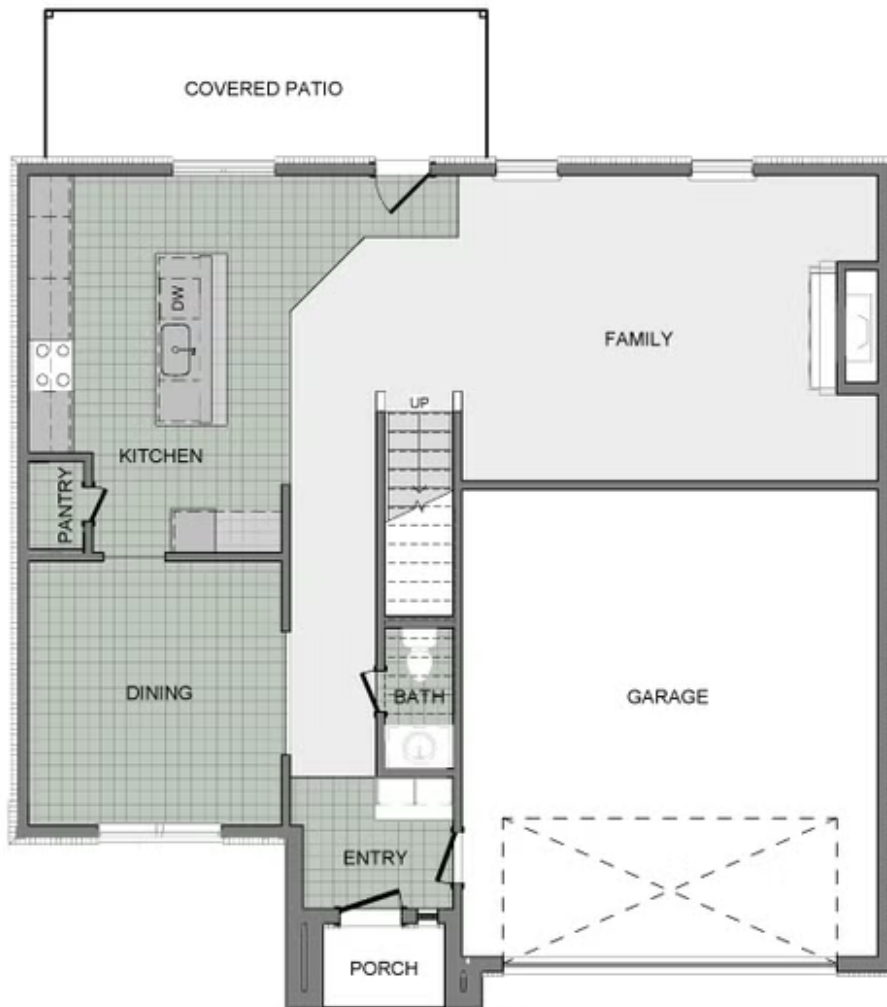

PRICED AT \$439,873 🛏️ 3 🚿 2.5 🚗 2 📏 2500 FT²

This stately 2,500 square foot home has the same luxurious amenities as our classic floor plans, but now in a two-story home. Boasting 3-4 spacious bedrooms and 3-4 bathrooms, the 2500-2S offers a cozy family room downstairs, kitchen pantry, and formal dining room; and double vanities in the primary bath. With the option for multiple entertainment spaces, this home is p...

AMENITIES

SIDEWALKS

GREENSPACE

1ST FLOOR

2ND FLOOR - 4 BED OPTION