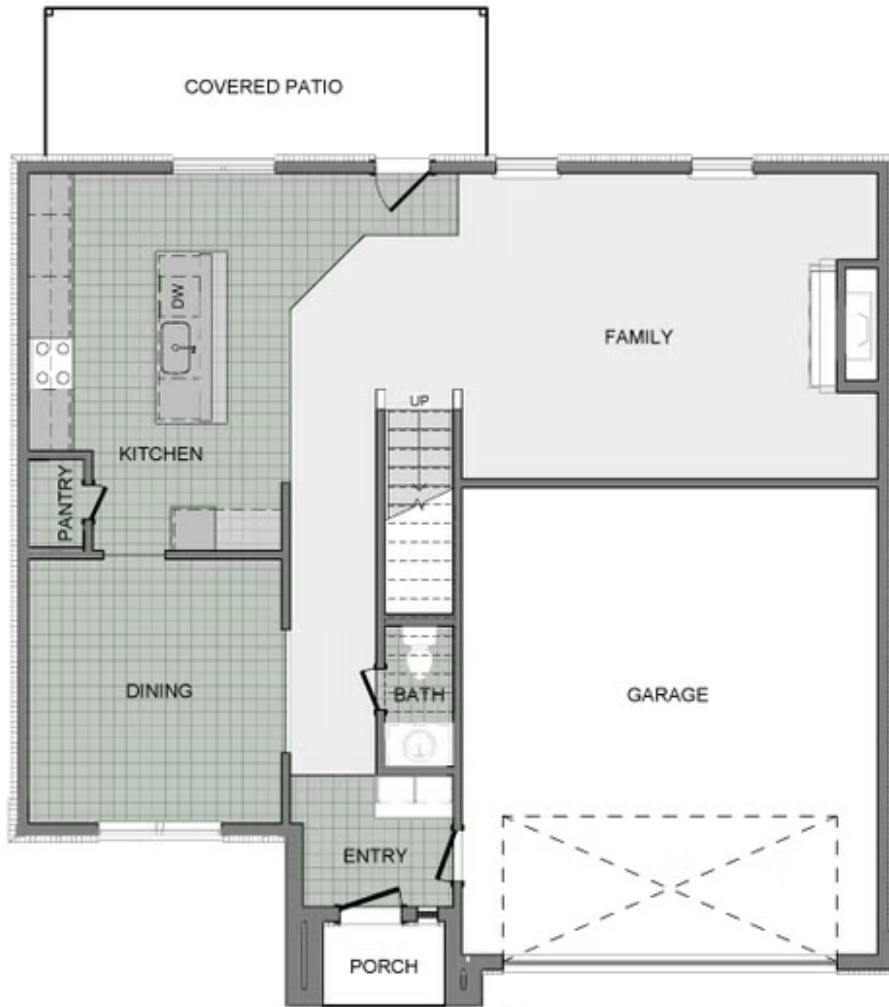

PRICED AT \$453,371 🛏️ 3 🚿 2.5 🚗 2 🏠 2500 FT<sup>2</sup>

This stately 2,500 square foot home has the same luxurious amenities as our classic floor plans, but now in a two-story home. Boasting 3-4 spacious bedrooms and 3-4 bathrooms, the 2500-2S offers a cozy family room downstairs, kitchen pantry, and formal dining room; and double vanities in the primary bath. With the option for multiple entertainment spaces, this home is p...

**AMENITIES**

SIDEWALKS

GREENSPACE

1ST FLOOR

2ND FLOOR - 4 BED OPTION