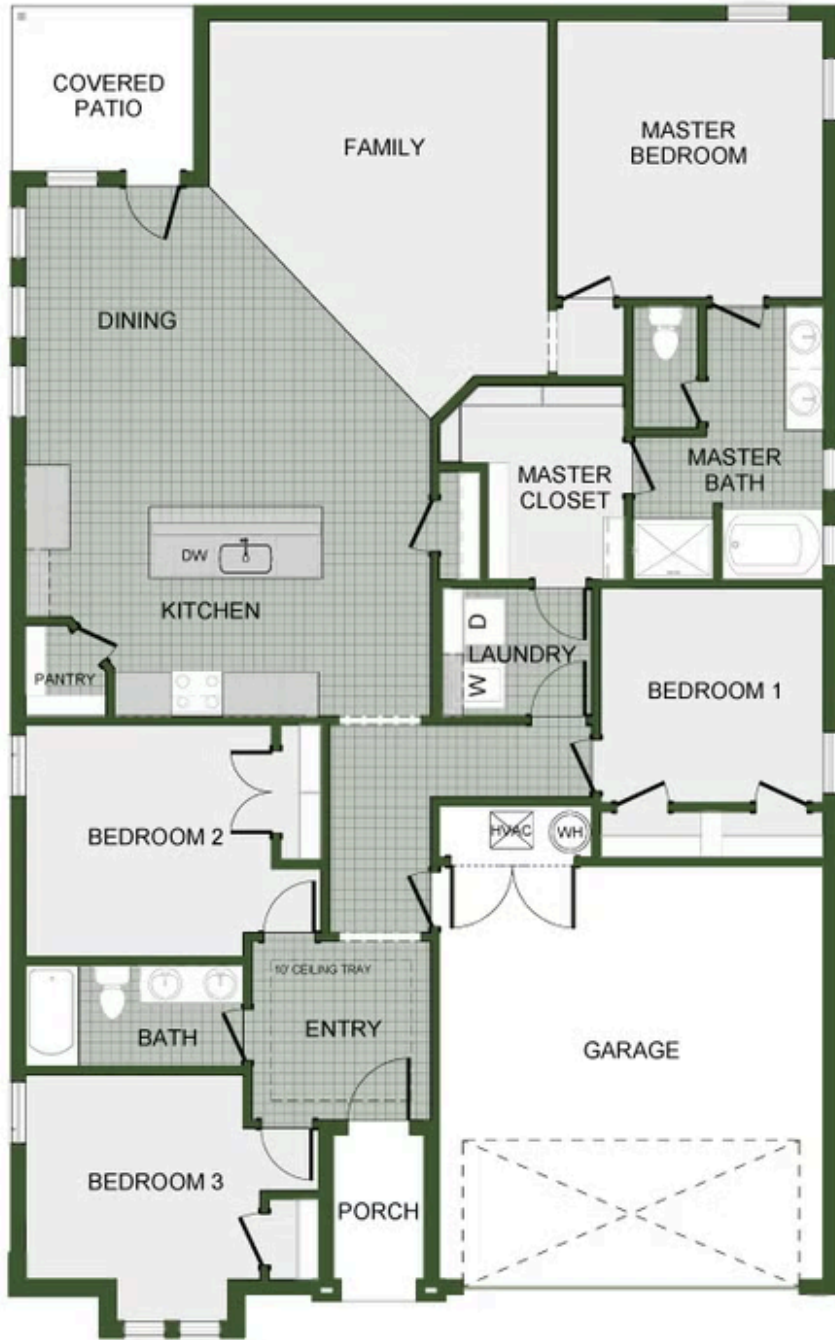

OLD WIRE CROSSING

1950-4

Floor Plan

STARTING AT **\$376,000**  4  2  2  1,950 FT<sup>2</sup>

This 1950 square foot 4 bedroom, 2 bathroom home features a spacious and open floor plan. The main living area includes a large living room that flows seamlessly into a modern kitchen and dining area, creating the perfect space for entertaining guests. The home includes four bedrooms and two full bathrooms. With its thoughtful design and practical amenities, this home i...

1950-4