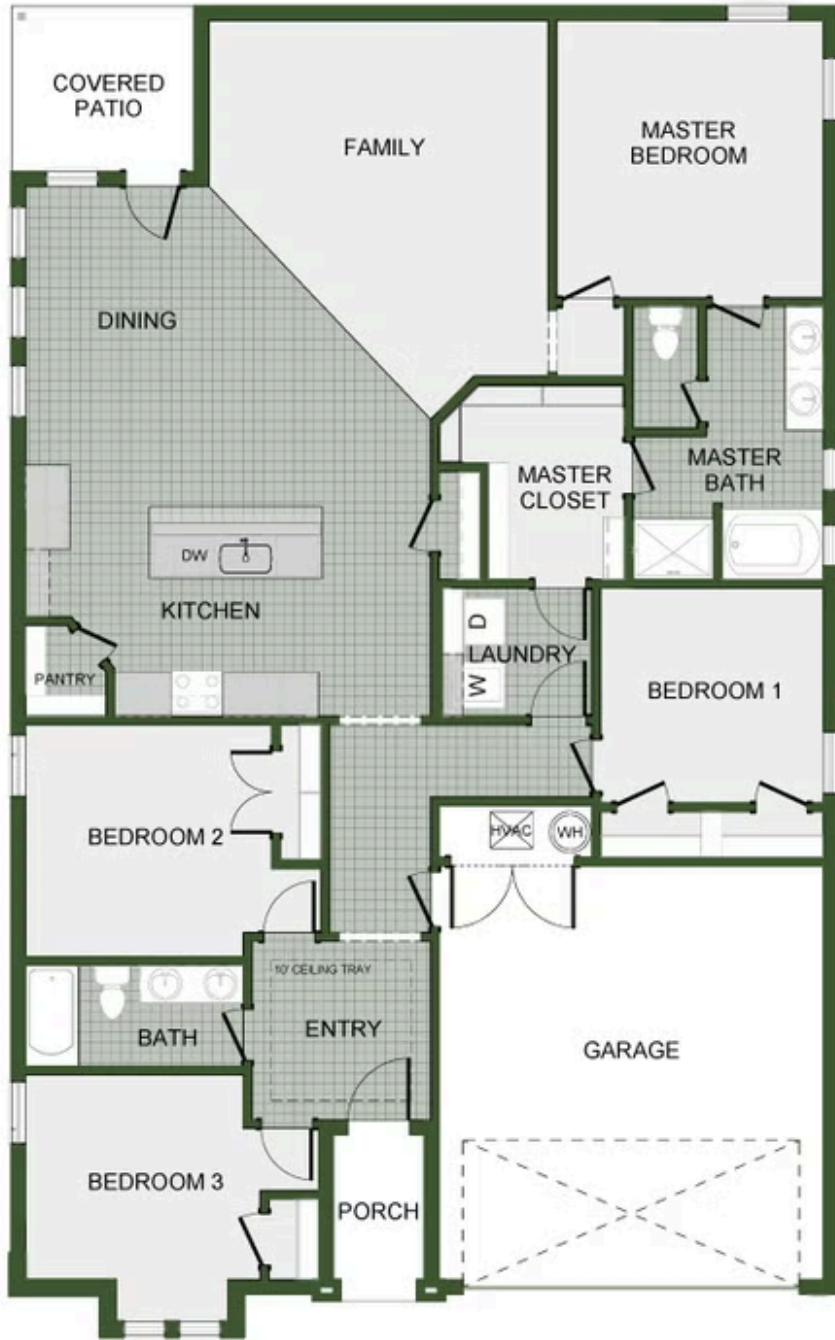

OLD WIRE CROSSING

1950-4

Floor Plan

STARTING AT **\$376,000**  4  2  2  1,950 FT²

This 1950 square foot 4 bedroom, 2 bathroom home features a spacious and open floor plan. The main living area includes a large living room that flows seamlessly into a modern kitchen and dining area, creating the perfect space for entertaining guests. The home includes four bedrooms and two full bathrooms. With its thoughtful design and practical amenities, this home i...

1950-4