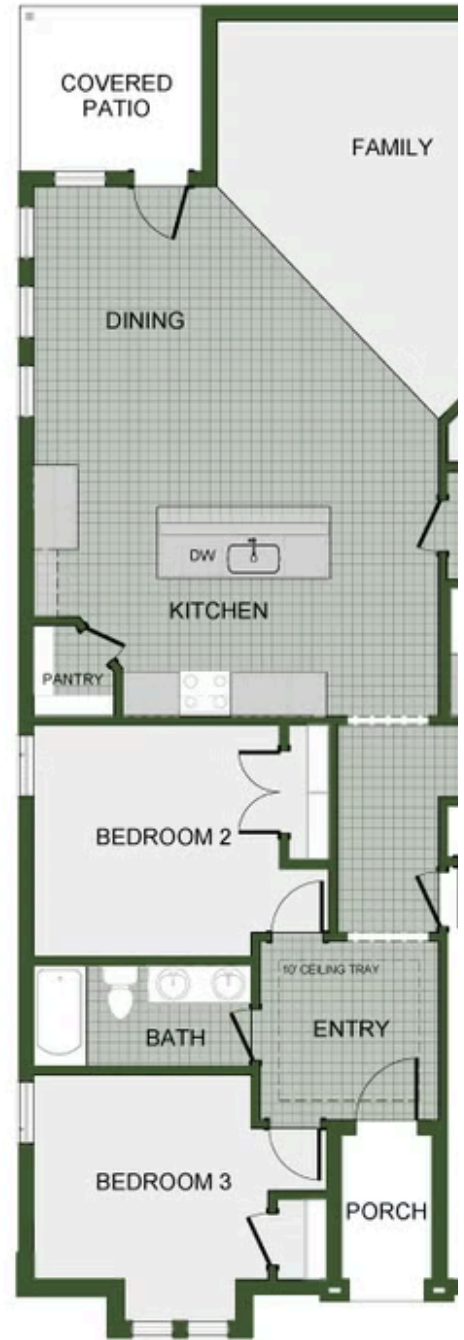

OLD WIRE CROSSING

1950-4

Floor Plan

STARTING AT **\$376,000**  4  2  2  1,950 FT²

This 1950 square foot 4 bedroom, 2 bathroom home features a spacious and open floor plan. The main living area includes a large living room that flows seamlessly into a modern kitchen and dining area, creating the perfect space for entertaining guests. The home includes four bedrooms and two full bathrooms. With its thoughtful design and practical amenities, this home i...

1950-4