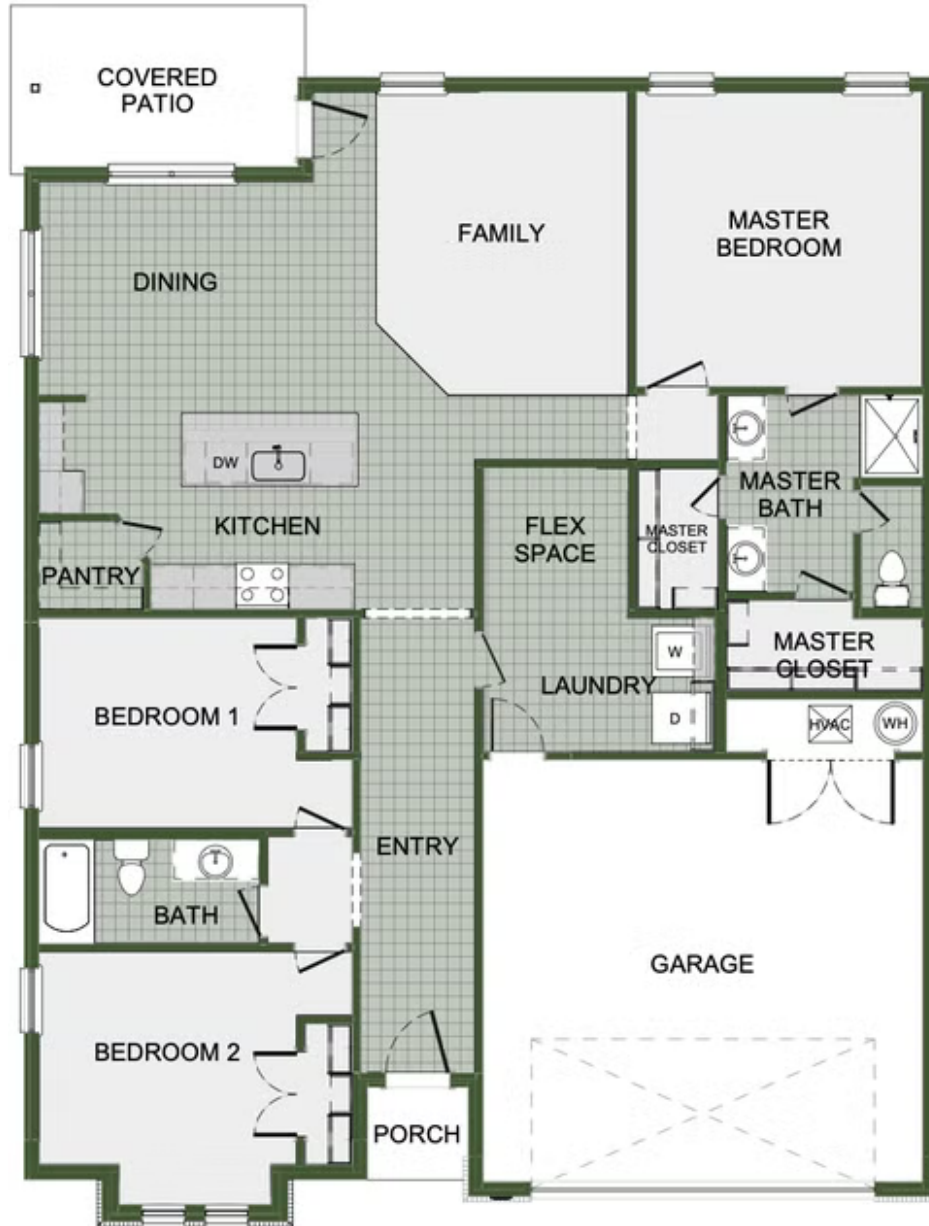

STARTING AT \$257,000 🛏️ 3 🚿 2 🚗 2 📏 1,726 FT²

This 3 bed, 2 bath 1714 square foot floor plan is customizable to your needs. Take your pick from a flexible living space, coffee bar, or pocket office in this 1,700-square-foot home. The ability to choose from structural options to best suit your lifestyle makes this house a home! With an open-concept living space and covered patio, this house is perfect for entertaini...

AMENITIES

SIDEWALKS

**WALKING
TRAIL**

**GOLF CART
COMMUNITY**

POCKET OFFICE OPTION

FLEX SPACE OPTION

COFFEE BAR OPTION