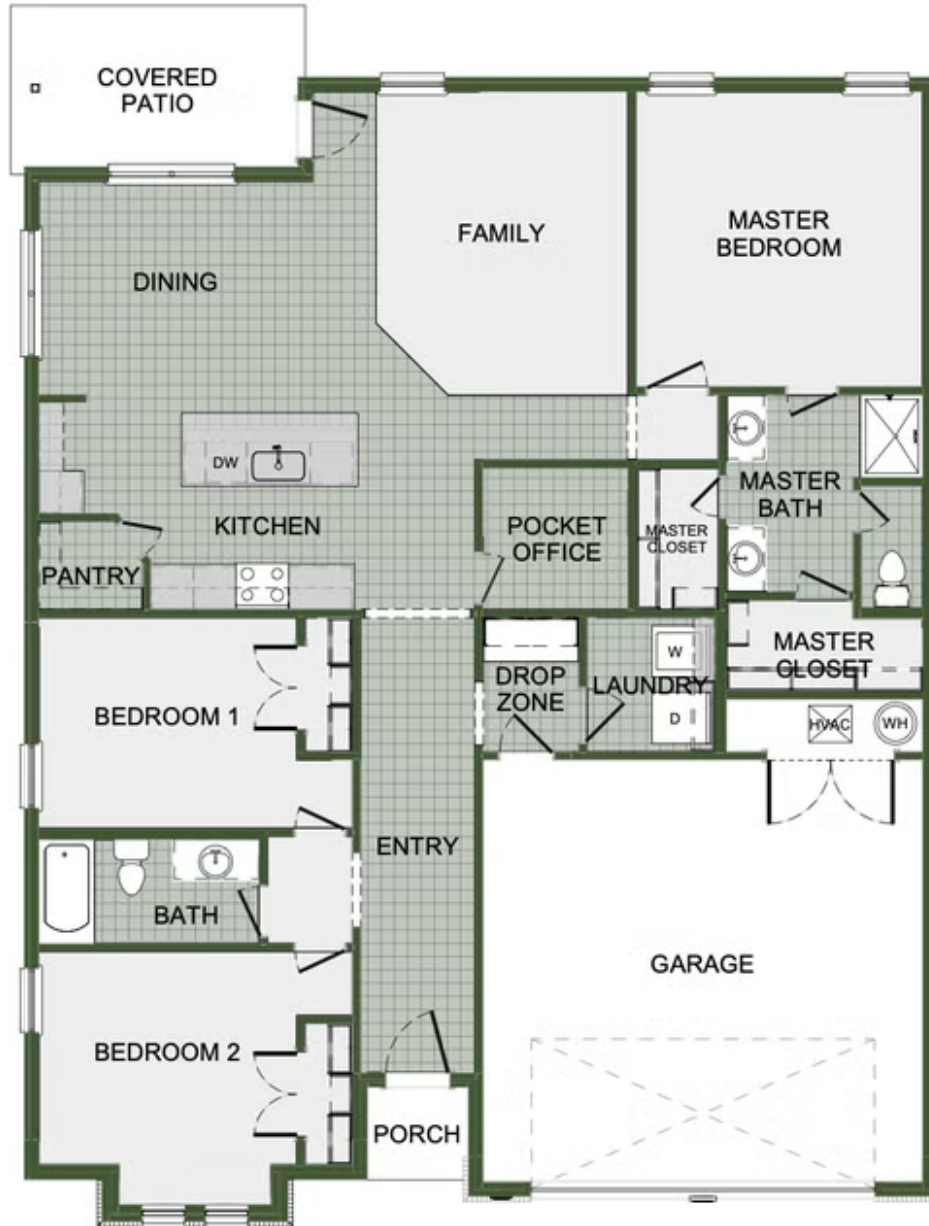

STARTING AT \$257,000 🛏️ 3 🚿 2 🚗 2 📏 1,726 FT²

This 3 bed, 2 bath 1714 square foot floor plan is customizable to your needs. Take your pick from a flexible living space, coffee bar, or pocket office in this 1,700-square-foot home. The ability to choose from structural options to best suit your lifestyle makes this house a home! With an open-concept living space and covered patio, this house is perfect for entertaini...

AMENITIES

SIDEWALKS

**WALKING
TRAIL**

**GOLF CART
COMMUNITY**

POCKET OFFICE OPTION

FLEX SPACE OPTION

COFFEE BAR OPTION