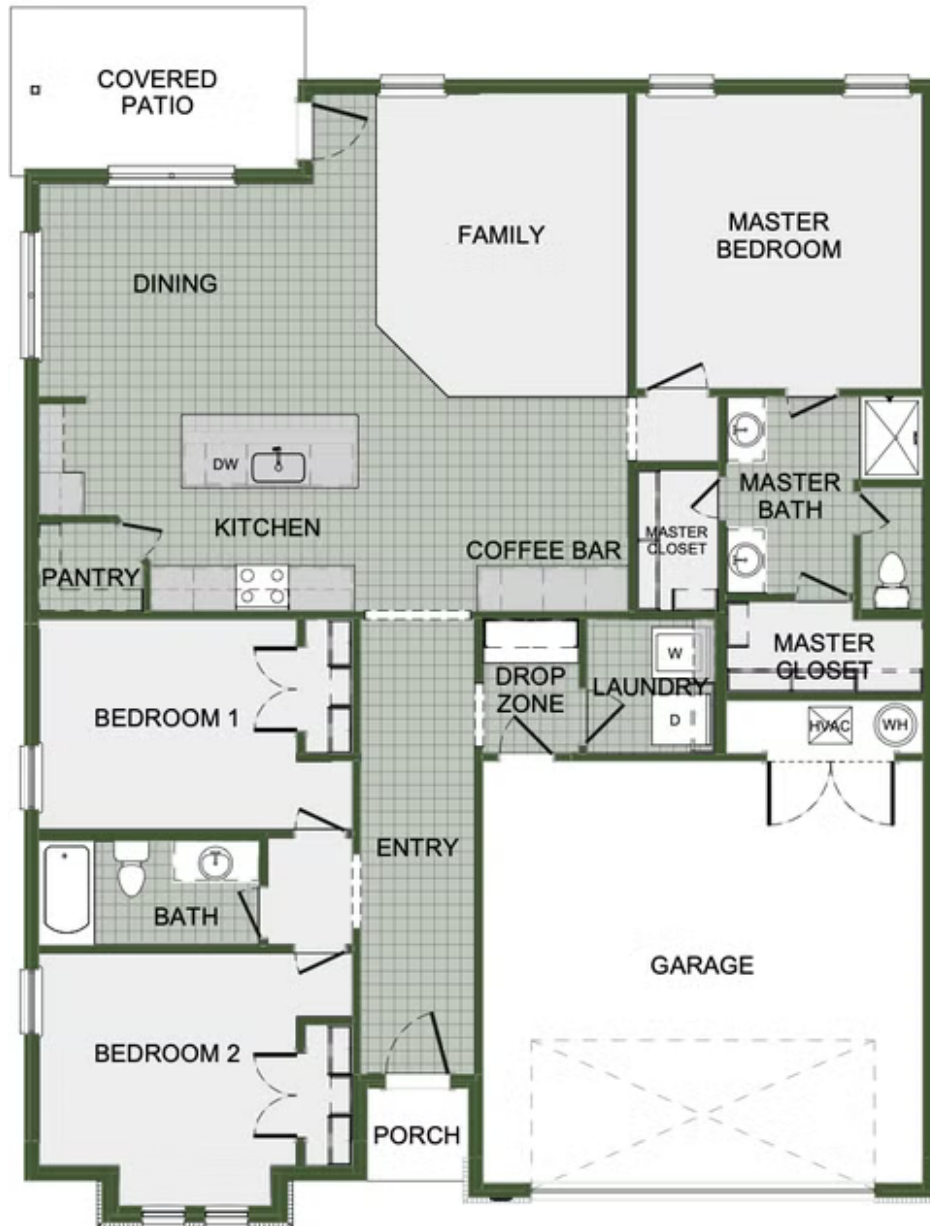

STARTING AT \$257,000 🛏️ 3 🚿 2 🚗 2 📏 1,726 FT²

This 3 bed, 2 bath 1714 square foot floor plan is customizable to your needs. Take your pick from a flexible living space, coffee bar, or pocket office in this 1,700-square-foot home. The ability to choose from structural options to best suit your lifestyle makes this house a home! With an open-concept living space and covered patio, this house is perfect for entertaini...

AMENITIES

SIDEWALKS

**WALKING
TRAIL**

**GOLF CART
COMMUNITY**

POCKET OFFICE OPTION

FLEX SPACE OPTION

COFFEE BAR OPTION