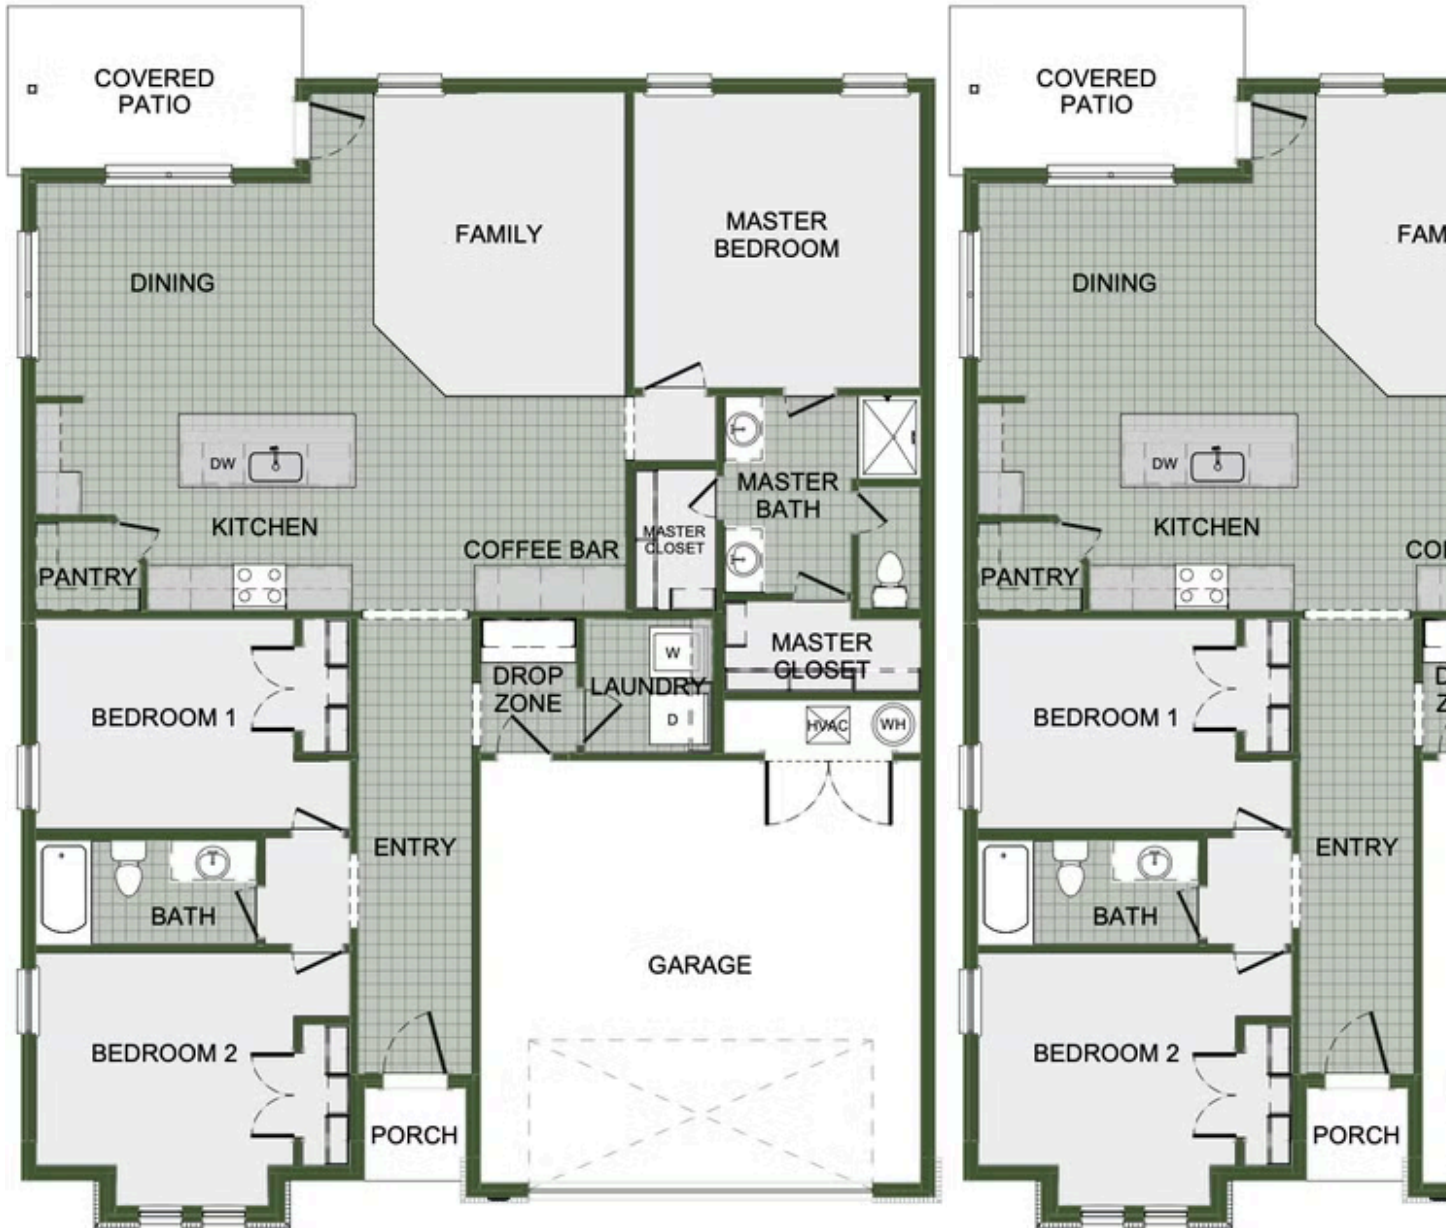

RAINER FARMS

202 Belgian Blue Blvd.

Carl Junction, MO 64834

PRICED AT \$269,944  3  2.0  2  1726 FT²

Take your pick from a flexible living space, coffee bar or pocket office in this 1,700 square foot home. The ability to choose from structural options to best suit your lifestyle makes this house a home! With 3 bedrooms and 2 bathrooms; an open concept living space and covered patio, this house is perfect for entertaining. Complete with a large primary suite with double...

AMENITIES

SIDEWALKS

WALKING
TRAIL

GOLF CART
COMMUNITY

COFFEE BAR OPTION