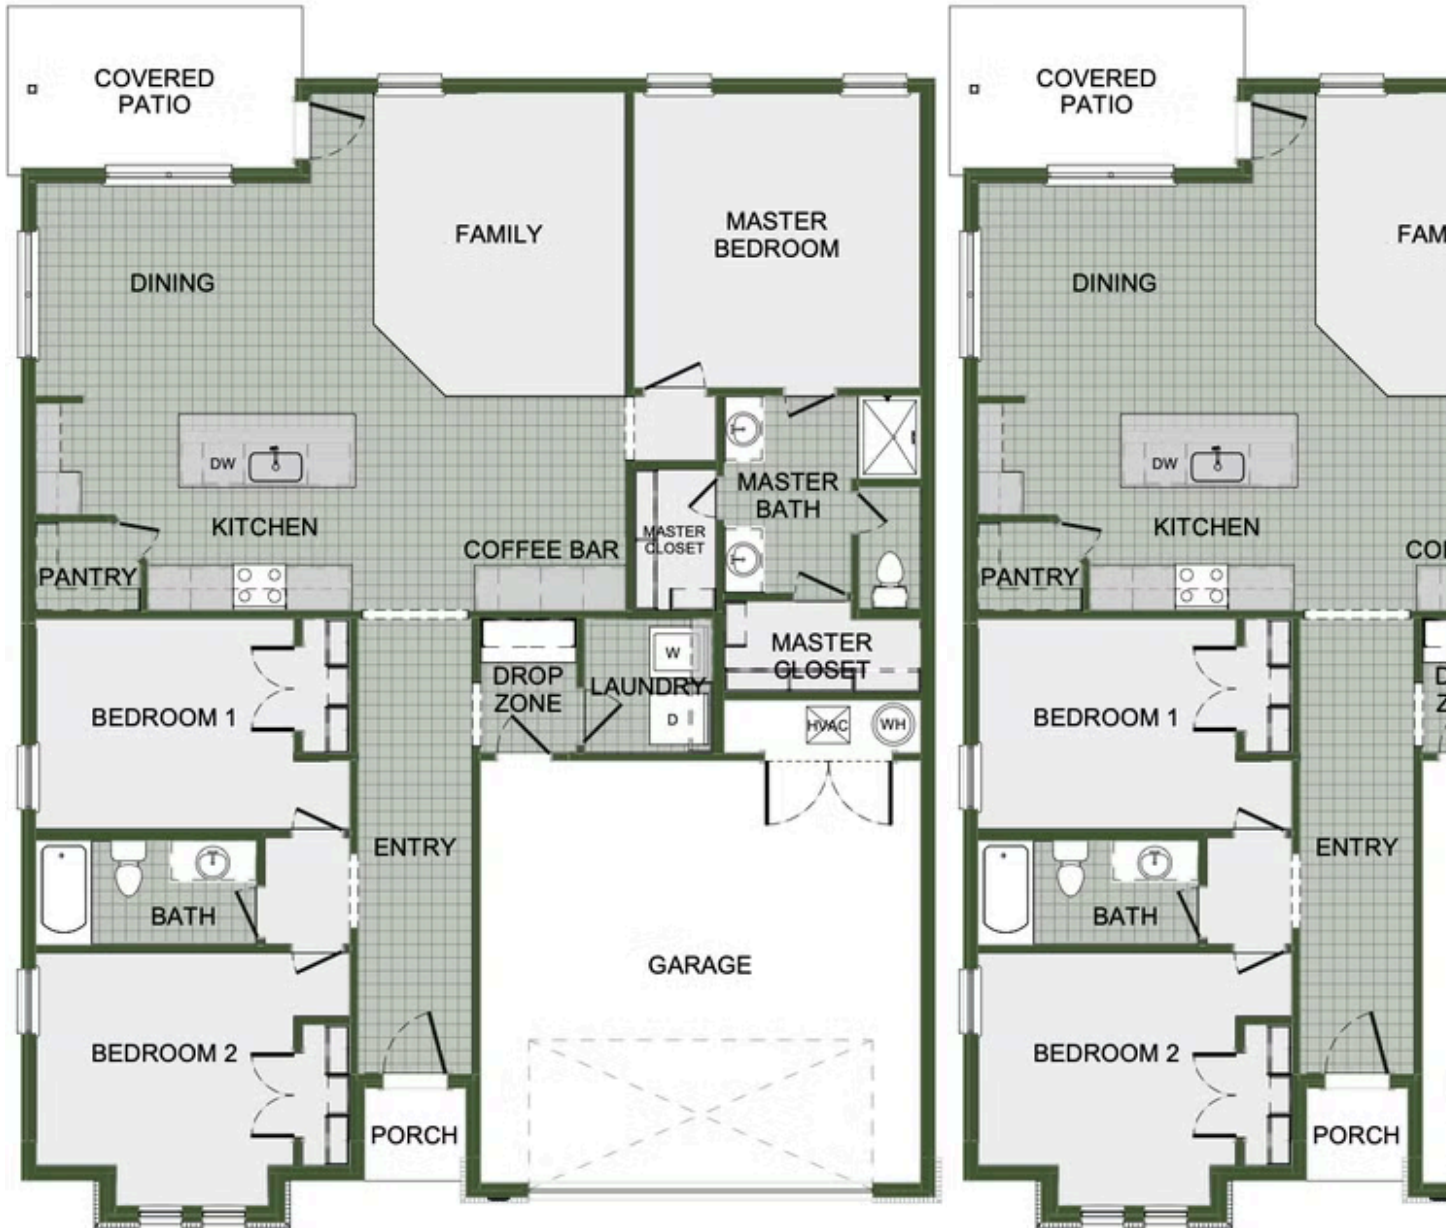

RAINER FARMS

202 Belgian Blue Blvd.

Carl Junction, MO 64834

PRICED AT \$264,881 3 2.0 2 1726 FT²

Take your pick from a flexible living space, coffee bar or pocket office in this 1,700 square foot home. The ability to choose from structural options to best suit your lifestyle makes this house a home! With 3 bedrooms and 2 bathrooms; an open concept living space and covered patio, this house is perfect for entertaining. Complete with a large primary suite with double...

AMENITIES

SIDEWALKS

WALKING
TRAIL

GOLF CART
COMMUNITY

COFFEE BAR OPTION