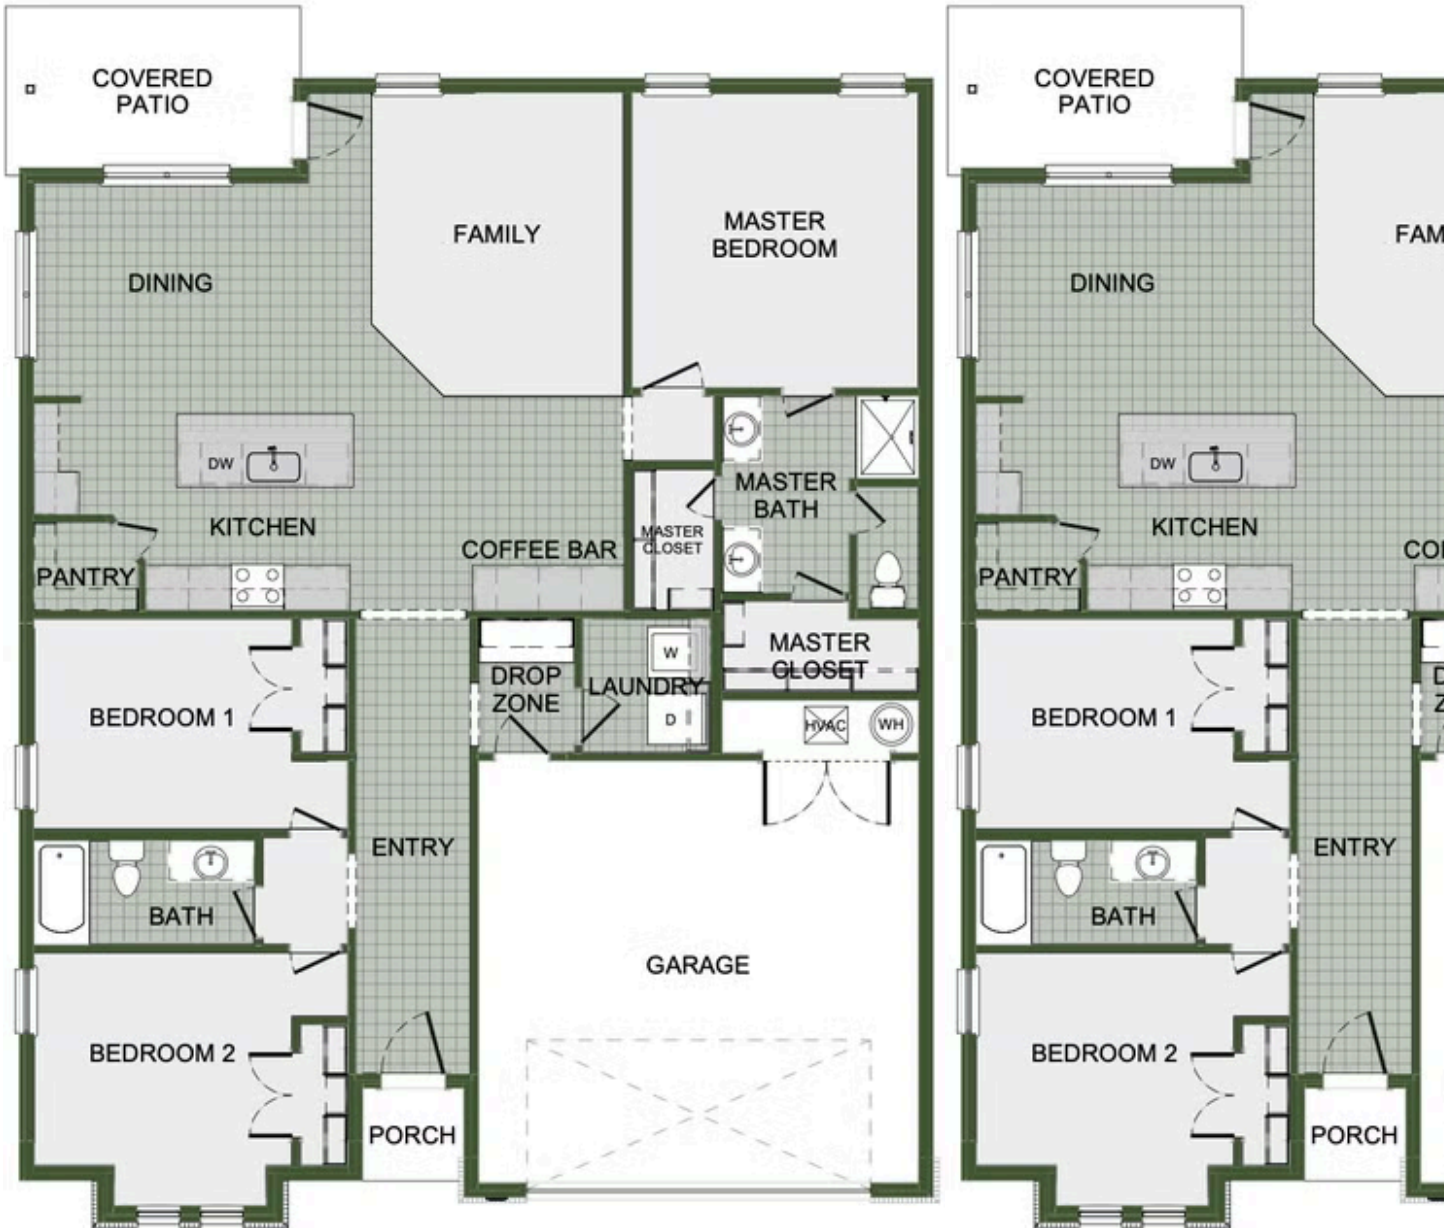

RAINER FARMS

202 Belgian Blue Blvd.

Carl Junction, MO 64834

PRICED AT **\$269,944**  3  2.0  2  1726 FT²

Take your pick from a flexible living space, coffee bar or pocket office in this 1,700 square foot home. The ability to choose from structural options to best suit your lifestyle makes this house a home! With 3 bedrooms and 2 bathrooms; an open concept living space and covered patio, this house is perfect for entertaining. Complete with a large primary suite with double...

AMENITIES

SIDEWALKS

WALKING
TRAIL

GOLF CART
COMMUNITY

COFFEE BAR OPTION