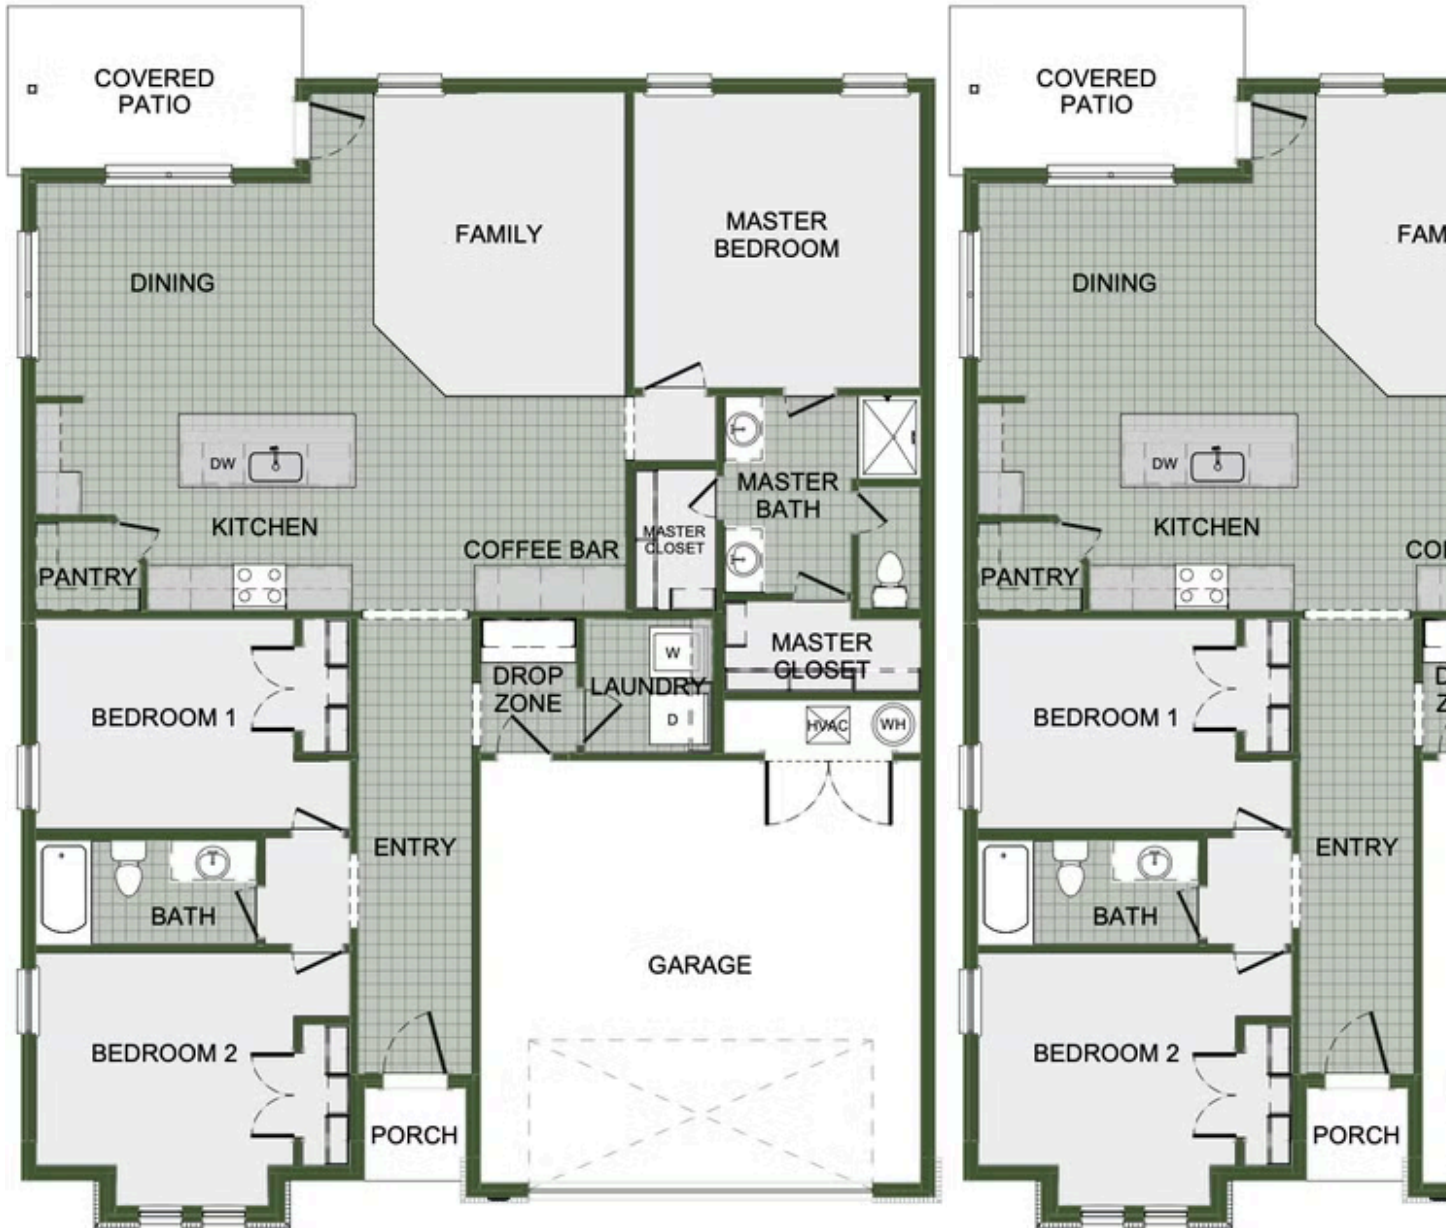

RAINER FARMS

202 Belgian Blue Blvd.

Carl Junction, MO 64834

PRICED AT **\$269,944** 3 2.0 2 1726 FT²

Take your pick from a flexible living space, coffee bar or pocket office in this 1,700 square foot home. The ability to choose from structural options to best suit your lifestyle makes this house a home! With 3 bedrooms and 2 bathrooms; an open concept living space and covered patio, this house is perfect for entertaining. Complete with a large primary suite with double...

AMENITIES

SIDEWALKS

WALKING
TRAIL

GOLF CART
COMMUNITY

COFFEE BAR OPTION