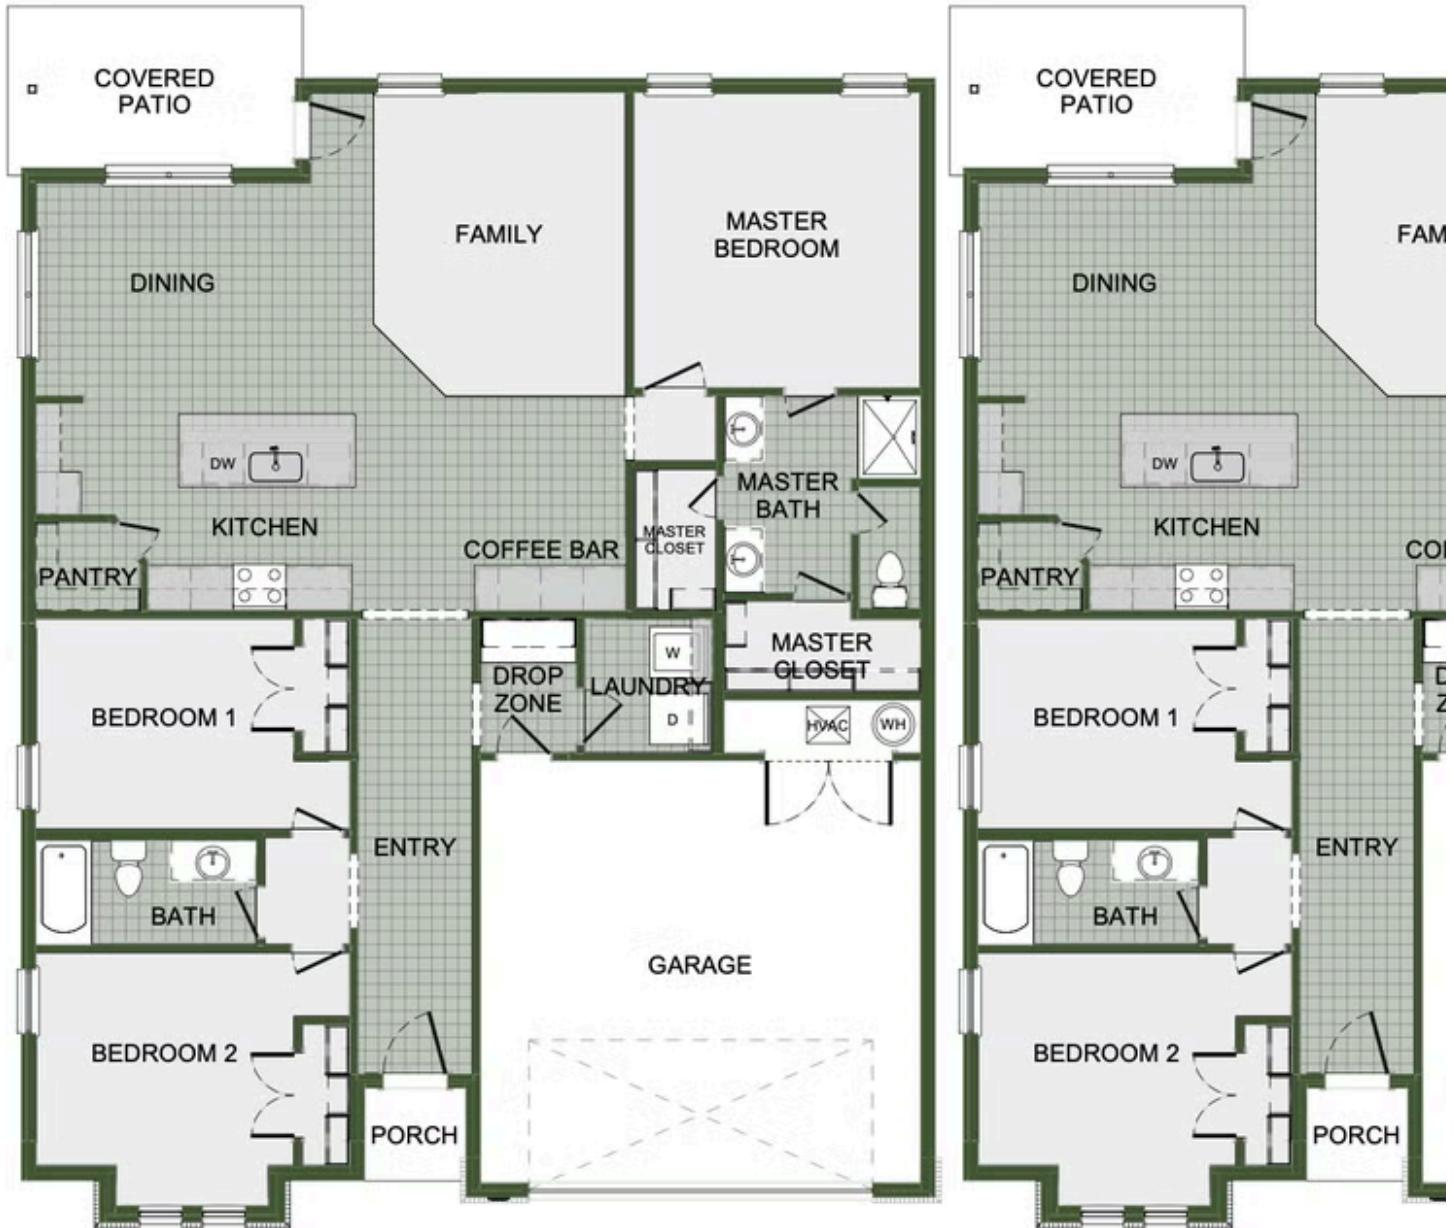

RAINER FARMS

308 Belgian Blue Blvd.

Carl Junction, MO 64834

PRICED AT \$291,129 3 2.0 2 1726 FT<sup>2</sup>

This 3 bed, 2 bath 1714 square foot floor plan is customizable to your needs. Take your pick from a flexible living space, coffee bar, or pocket office in this 1,700-square-foot home. The ability to choose from structural options to best suit your lifestyle makes this house a home! With an open-concept living space and covered patio, this house is perfect for entertaini...

### AMENITIES

SIDEWALKS

WALKING  
TRAIL

GOLF CART  
COMMUNITY

POCKET OFFICE OPTION

FLEX SPACE OPTION

COFFEE BAR OPTION