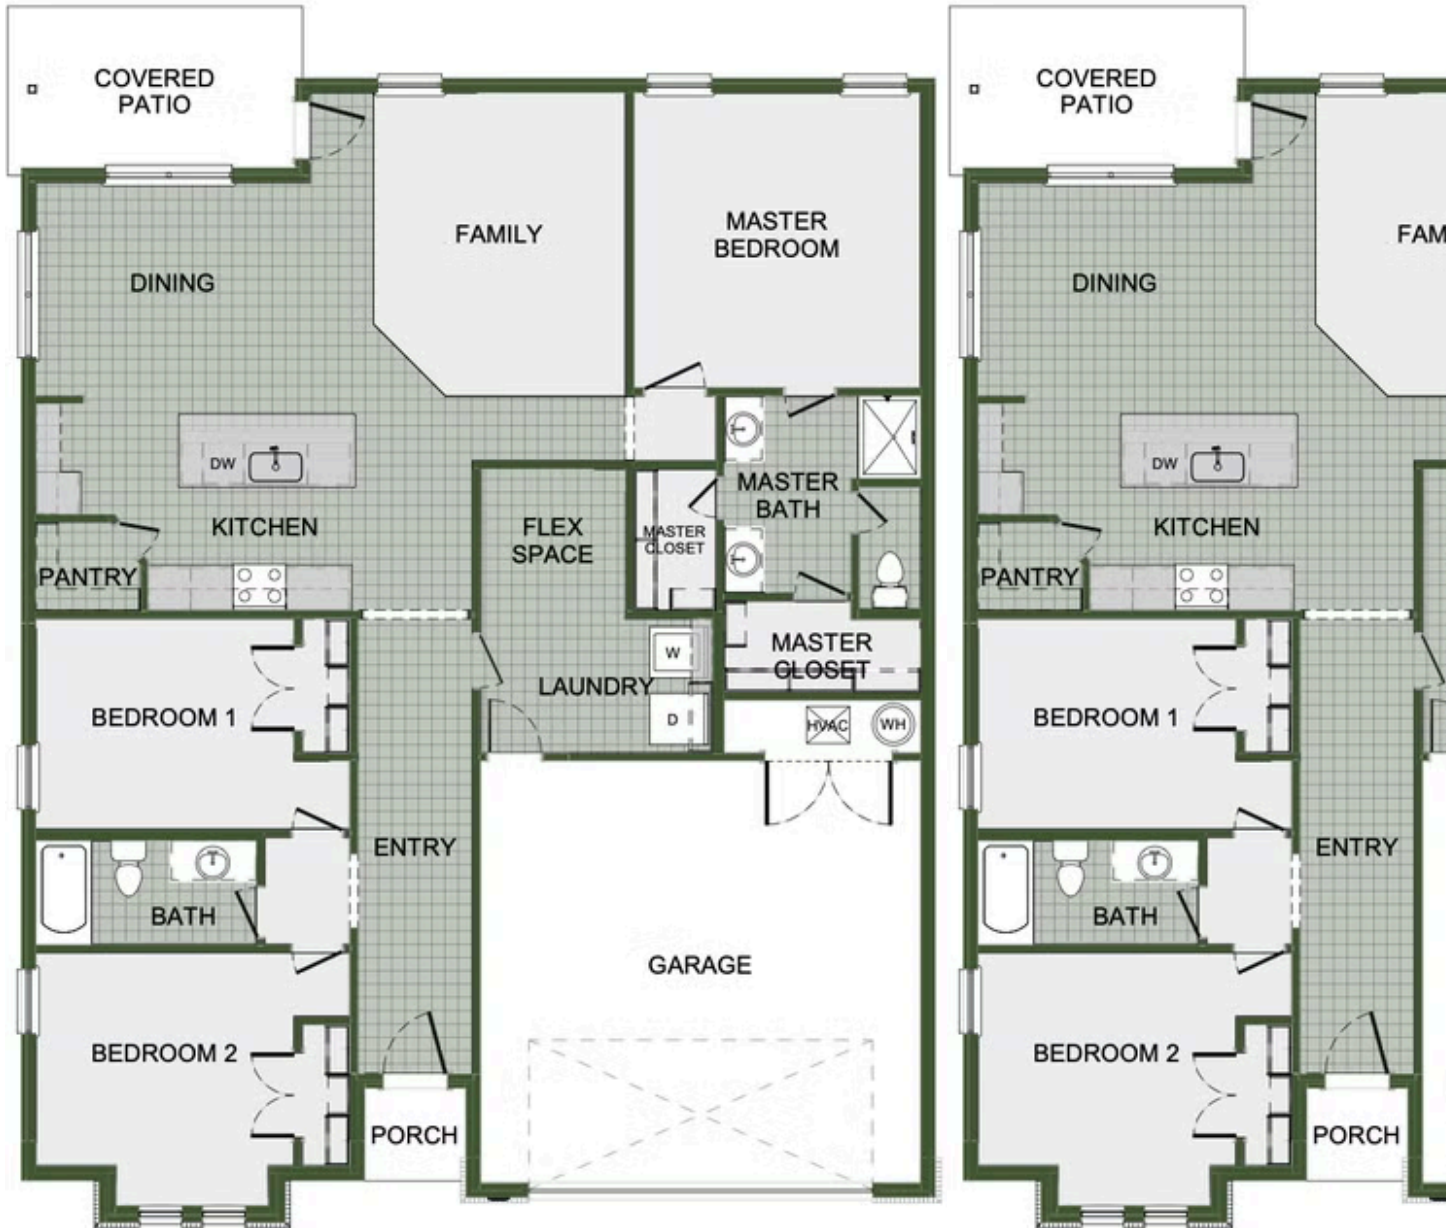

RAINER FARMS

308 Belgian Blue Blvd.

Carl Junction, MO 64834

PRICED AT \$291,129 3 2.0 2 1726 FT<sup>2</sup>

This 3 bed, 2 bath 1714 square foot floor plan is customizable to your needs. Take your pick from a flexible living space, coffee bar, or pocket office in this 1,700-square-foot home. The ability to choose from structural options to best suit your lifestyle makes this house a home! With an open-concept living space and covered patio, this house is perfect for entertaini...

### AMENITIES

SIDEWALKS

WALKING  
TRAIL

GOLF CART  
COMMUNITY

POCKET OFFICE OPTION

FLEX SPACE OPTION

COFFEE BAR OPTION