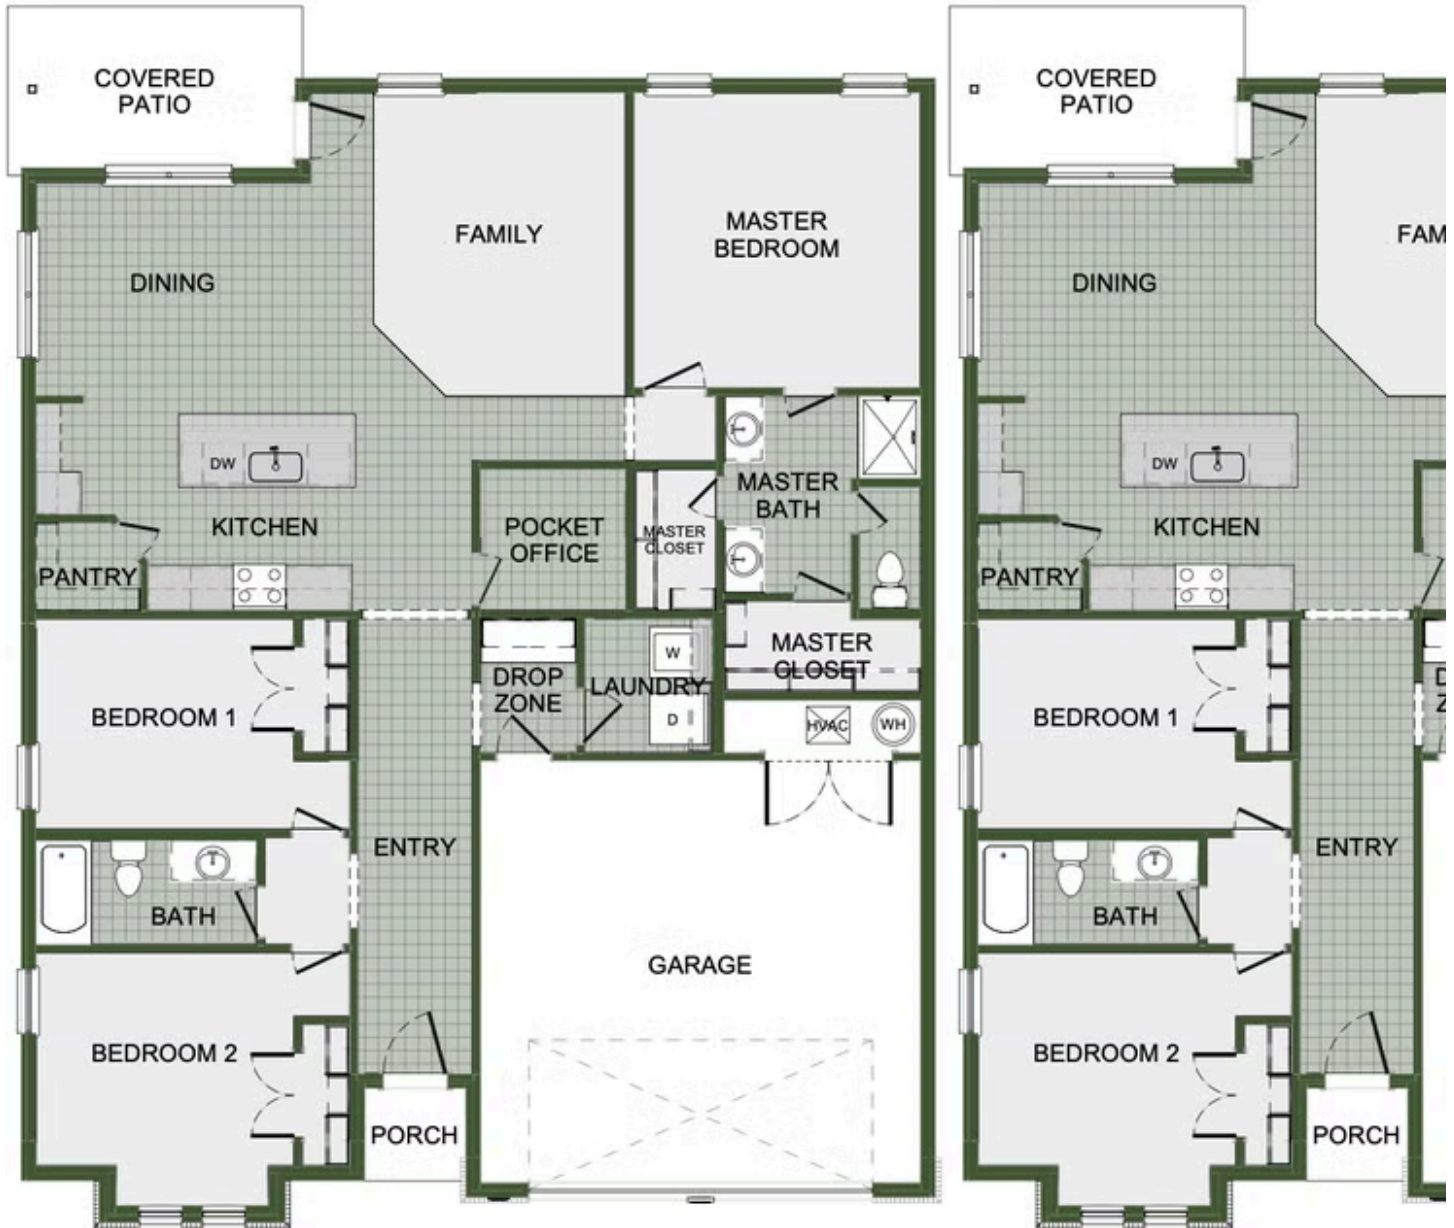

RAINER FARMS

308 Belgian Blue Blvd.

Carl Junction, MO 64834

PRICED AT \$291,129 3 2.0 2 1726 FT<sup>2</sup>

This 3 bed, 2 bath 1714 square foot floor plan is customizable to your needs. Take your pick from a flexible living space, coffee bar, or pocket office in this 1,700-square-foot home. The ability to choose from structural options to best suit your lifestyle makes this house a home! With an open-concept living space and covered patio, this house is perfect for entertaini...

### AMENITIES

SIDEWALKS

WALKING  
TRAIL

GOLF CART  
COMMUNITY

POCKET OFFICE OPTION

FLEX SPACE OPTION

COFFEE BAR OPTION