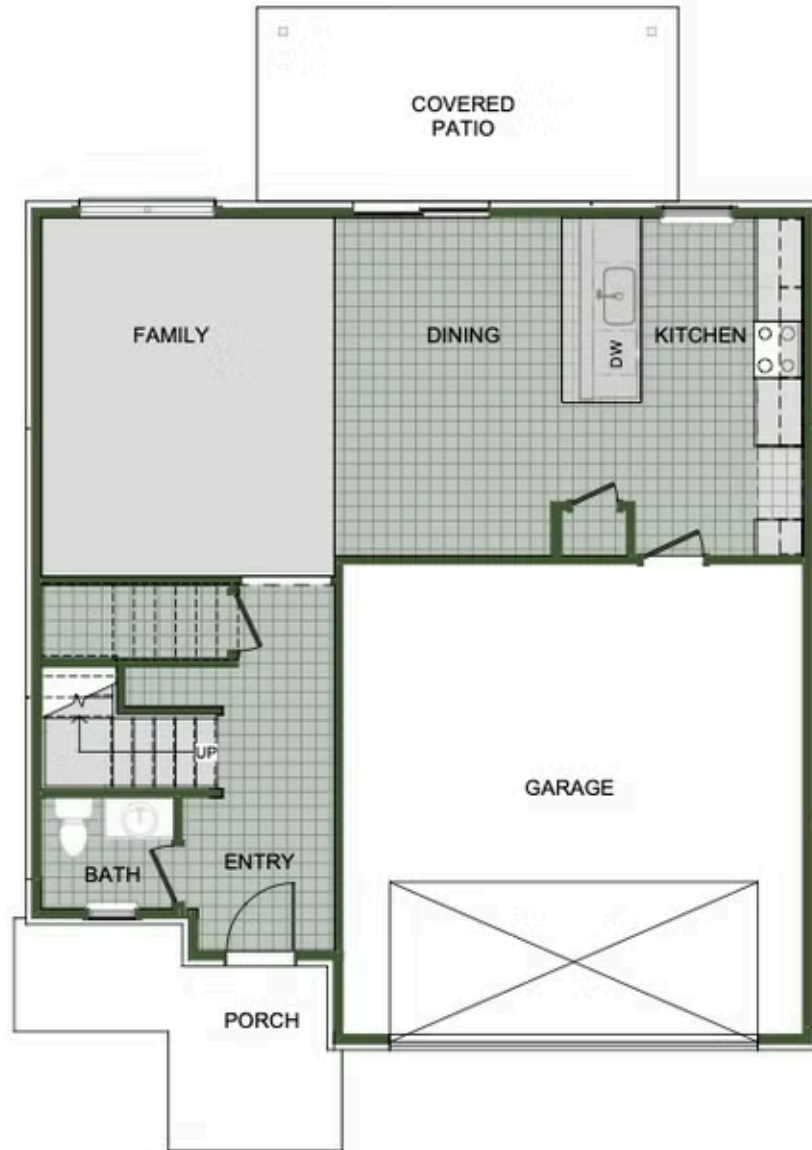

RAINER FARMS

2000 Two Story

Floor Plan

STARTING AT **\$290,000**  3 - 4  2.5 - 3  2  2,000 FT²

Introducing our 2000 Two Story this 3 - 4 bedroom, 2.5 to 3.5 bathroom with 1979 square foot home is the epitome of versatility for your family's needs! This floor plan offers an open-concept layout on the ground floor, with options for an upstairs loft, a fourth bedroom, or even a bedroom en-suite. Discover a home that adapts to your lifestyle with the 2000 Two Story –...

AMENITIES

SIDEWALKS

WALKING
TRAIL

GOLF CART
COMMUNITY

FIRST FLOOR

LOFT OPTION

4 BEDROOM EN-SUITE OPTION

4 BEDROOM OPTION