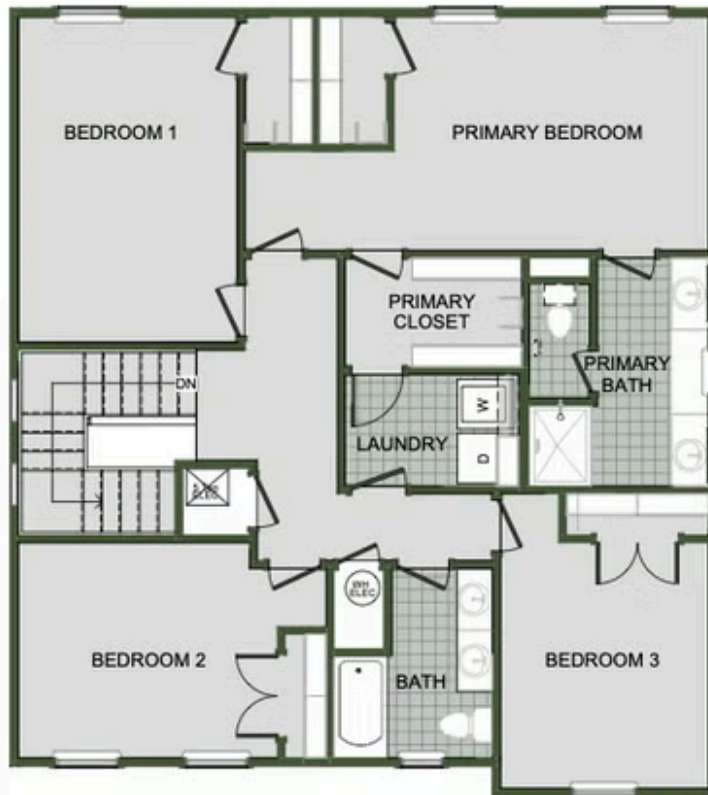

RAINER FARMS

2000 Two Story

Floor Plan

STARTING AT **\$290,000**  3 - 4  2.5 - 3  2  2,000 FT²

Introducing our 2000 Two Story this 3 - 4 bedroom, 2.5 to 3.5 bathroom with 1979 square foot home is the epitome of versatility for your family's needs! This floor plan offers an open-concept layout on the ground floor, with options for an upstairs loft, a fourth bedroom, or even a bedroom en-suite. Discover a home that adapts to your lifestyle with the 2000 Two Story –...

AMENITIES

SIDEWALKS

WALKING
TRAIL

GOLF CART
COMMUNITY

FIRST FLOOR

LOFT OPTION

4 BEDROOM EN-SUITE OPTION

4 BEDROOM OPTION