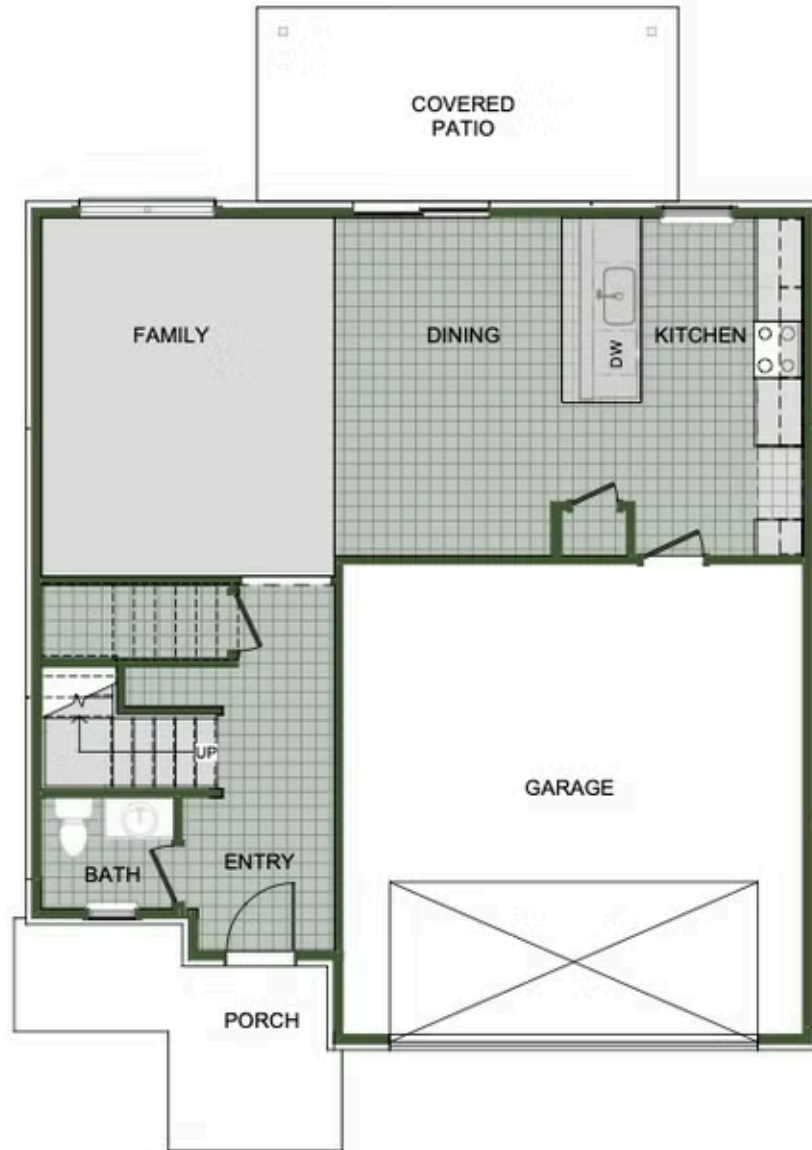

RAINER FARMS

2000 Two Story

Floor Plan

STARTING AT **\$296,000** 3 - 4 2.5 - 3 2 2,000 FT²

Introducing our 2000 Two Story this 3 - 4 bedroom, 2.5 to 3.5 bathroom with 1979 square foot home is the epitome of versatility for your family's needs! This floor plan offers an open-concept layout on the ground floor, with options for an upstairs loft, a fourth bedroom, or even a bedroom en-suite. Discover a home that adapts to your lifestyle with the 2000 Two Story –...

AMENITIES

SIDEWALKS

WALKING
TRAIL

GOLF CART
COMMUNITY

FIRST FLOOR

LOFT OPTION

4 BEDROOM EN-SUITE OPTION

4 BEDROOM OPTION