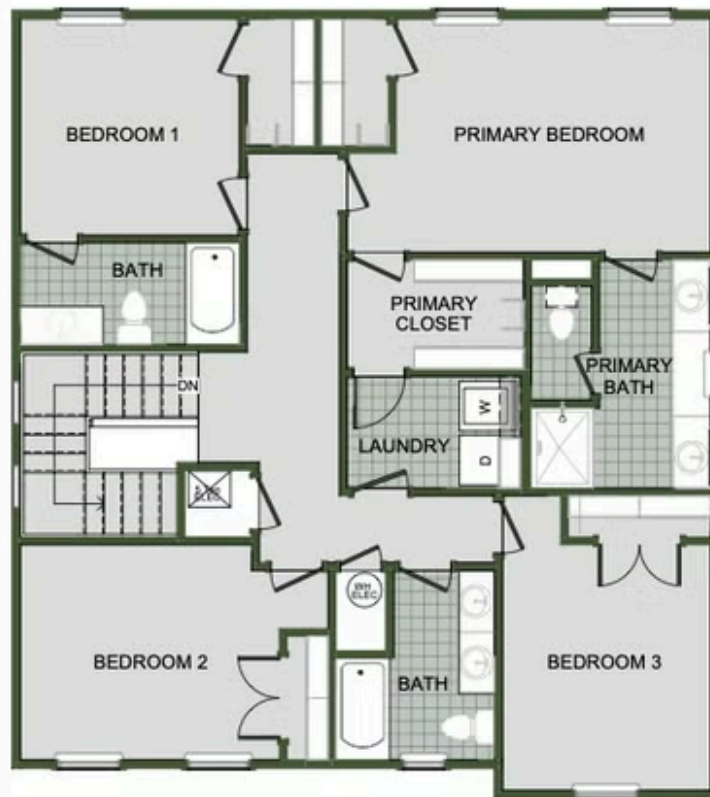

# 2000 Two Story

Floor Plan

STARTING AT **\$292,000**  3 - 4  2.5 - 3  2  2,000 FT<sup>2</sup>

Introducing our 2000 Two Story this 3 - 4 bedroom, 2.5 to 3.5 bathroom with 1979 square foot home is the epitome of versatility for your family's needs! This floor plan offers an open-concept layout on the ground floor, with options for an upstairs loft, a fourth bedroom, or even a bedroom en-suite. Discover a home that adapts to your lifestyle with the 2000 Two Story –...

## AMENITIES

SIDEWALKS

WALKING  
TRAIL

GOLF CART  
COMMUNITY

FIRST FLOOR

LOFT OPTION

4 BEDROOM EN-SUITE OPTION

4 BEDROOM OPTION