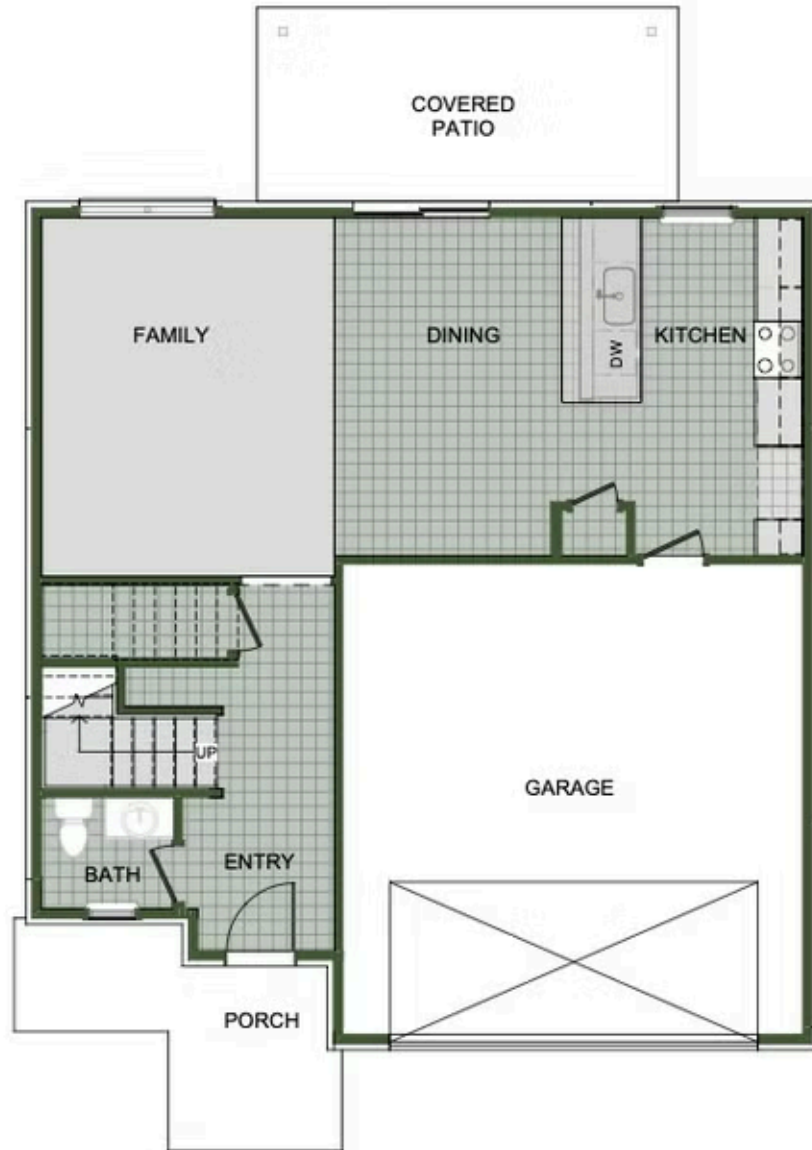

# 2000 Two Story

Floor Plan

STARTING AT **\$292,000**  3 - 4  2.5 - 3  2  2,000 FT<sup>2</sup>

Introducing our 2000 Two Story this 3 - 4 bedroom, 2.5 to 3.5 bathroom with 1979 square foot home is the epitome of versatility for your family's needs! This floor plan offers an open-concept layout on the ground floor, with options for an upstairs loft, a fourth bedroom, or even a bedroom en-suite. Discover a home that adapts to your lifestyle with the 2000 Two Story –...

## AMENITIES

SIDEWALKS

WALKING  
TRAIL

GOLF CART  
COMMUNITY

FIRST FLOOR

LOFT OPTION

4 BEDROOM EN-SUITE OPTION

4 BEDROOM OPTION