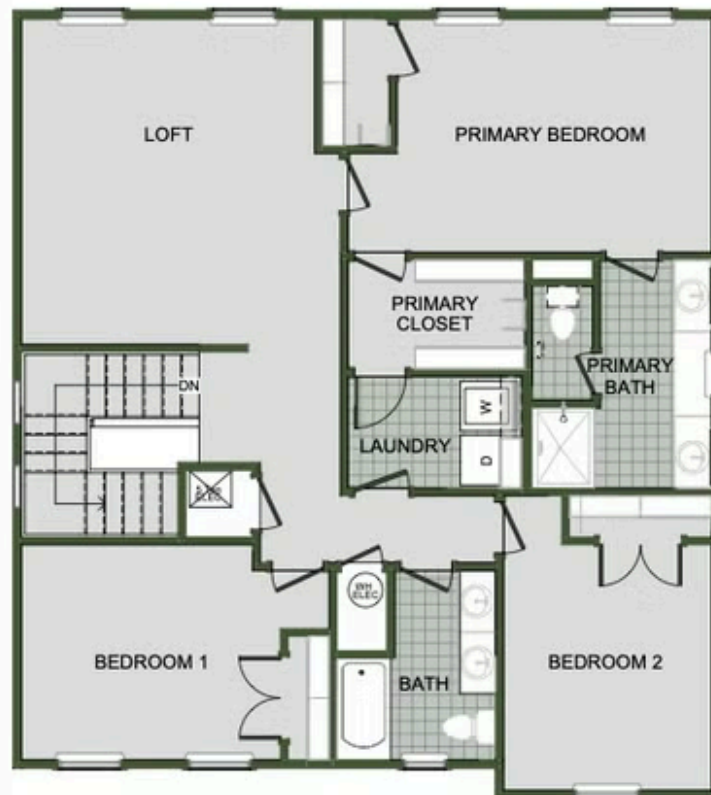

RAINER FARMS

2000 Two Story

Floor Plan

STARTING AT **\$296,000** 3 - 4 2.5 - 3 2 2,000 FT²

Introducing our 2000 Two Story this 3 - 4 bedroom, 2.5 to 3.5 bathroom with 1979 square foot home is the epitome of versatility for your family's needs! This floor plan offers an open-concept layout on the ground floor, with options for an upstairs loft, a fourth bedroom, or even a bedroom en-suite. Discover a home that adapts to your lifestyle with the 2000 Two Story –...

AMENITIES

SIDEWALKS

WALKING
TRAIL

GOLF CART
COMMUNITY

FIRST FLOOR

LOFT OPTION

4 BEDROOM EN-SUITE OPTION

4 BEDROOM OPTION