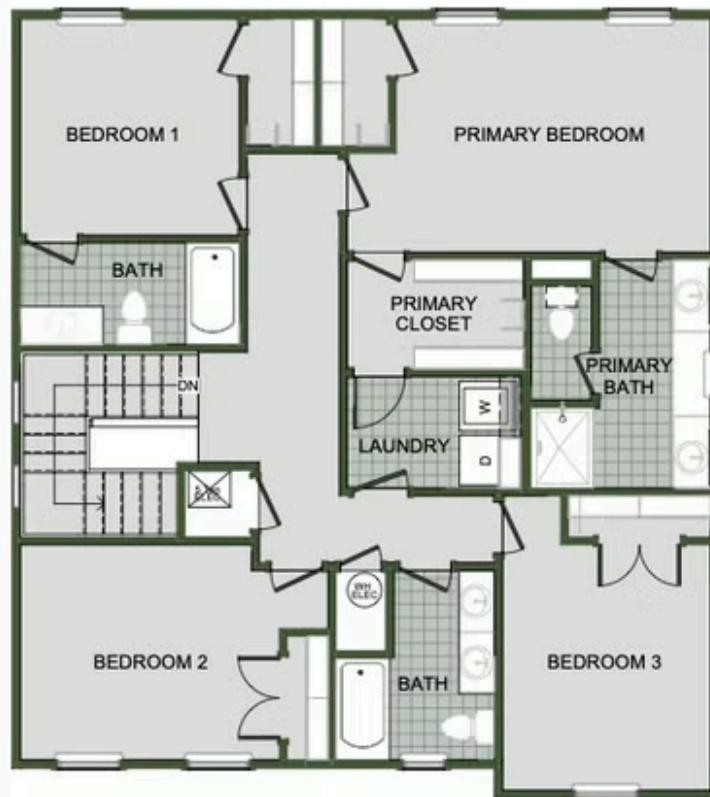

RAINER FARMS

2000 Two Story

Floor Plan

STARTING AT **\$296,000** 3 - 4 2.5 - 3 2 2,000 FT²

Introducing our 2000 Two Story this 3 - 4 bedroom, 2.5 to 3.5 bathroom with 1979 square foot home is the epitome of versatility for your family's needs! This floor plan offers an open-concept layout on the ground floor, with options for an upstairs loft, a fourth bedroom, or even a bedroom en-suite. Discover a home that adapts to your lifestyle with the 2000 Two Story –...

AMENITIES

SIDEWALKS

WALKING
TRAIL

GOLF CART
COMMUNITY

FIRST FLOOR

LOFT OPTION

4 BEDROOM EN-SUITE OPTION

4 BEDROOM OPTION