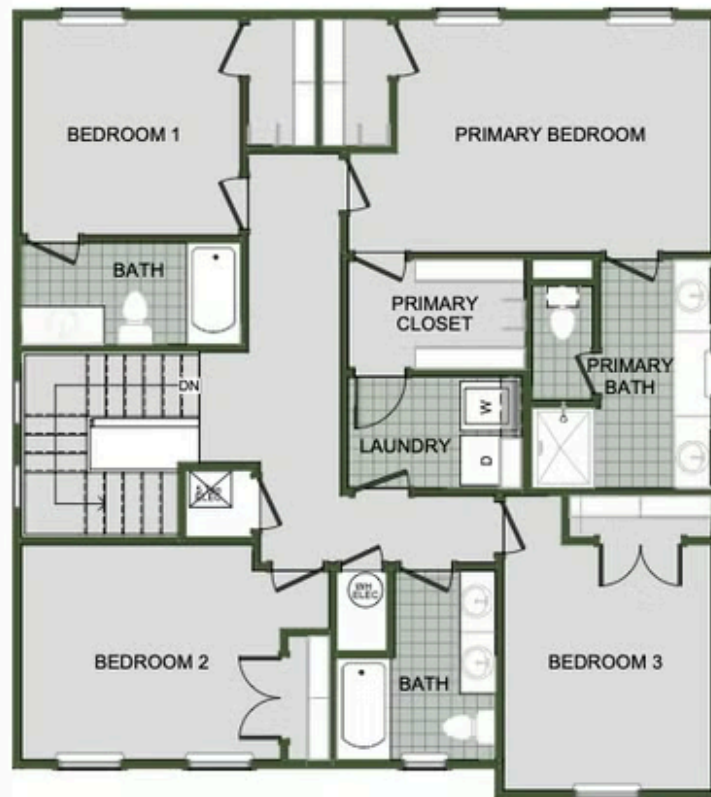

RAINER FARMS

2000 Two Story

Floor Plan

STARTING AT **\$290,000**  3 - 4  2.5 - 3  2  2,000 FT²

Introducing our 2000 Two Story this 3 - 4 bedroom, 2.5 to 3.5 bathroom with 1979 square foot home is the epitome of versatility for your family's needs! This floor plan offers an open-concept layout on the ground floor, with options for an upstairs loft, a fourth bedroom, or even a bedroom en-suite. Discover a home that adapts to your lifestyle with the 2000 Two Story –...

AMENITIES

SIDEWALKS

WALKING
TRAIL

GOLF CART
COMMUNITY

FIRST FLOOR

LOFT OPTION

4 BEDROOM EN-SUITE OPTION

4 BEDROOM OPTION