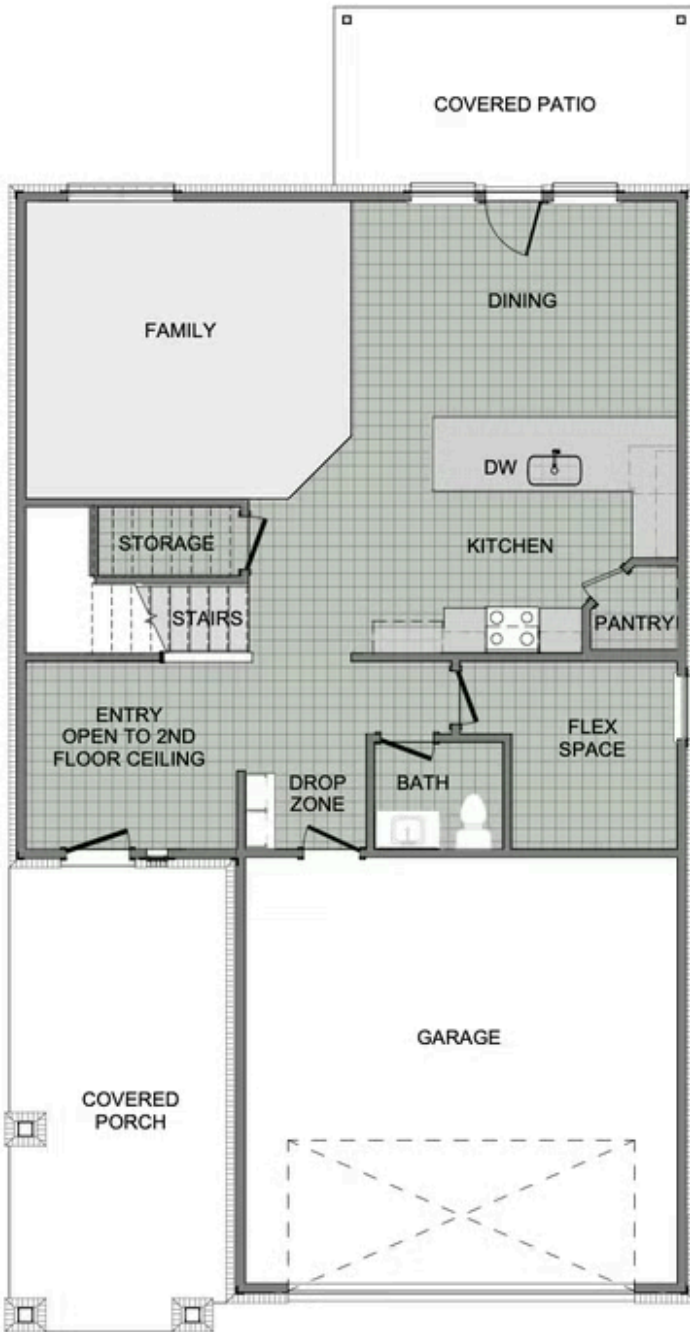

RAINER FARMS

2360 Two Story

Floor Plan

STARTING AT **\$311,000** 4 - 5 2.5 2 2,360 FT²

This floor plan boasts 2360 square feet, 4-5 bedrooms, 2.5 bathrooms. This is one of the most versatile floor plans yet! With an option for a loft or a fifth bedroom, a flex space perfect for that home gym or office you've been needing, and an open concept downstairs, this home will fit any family. Check out the sky-high ceilings in the entry, the drop zone coming in fr...

AMENITIES

SIDEWALKS

WALKING
TRAIL

GOLF CART
COMMUNITY

1ST FLOOR

2ND FLOOR - LOFT OPTION

2ND FLOOR - 5 BED OPTION