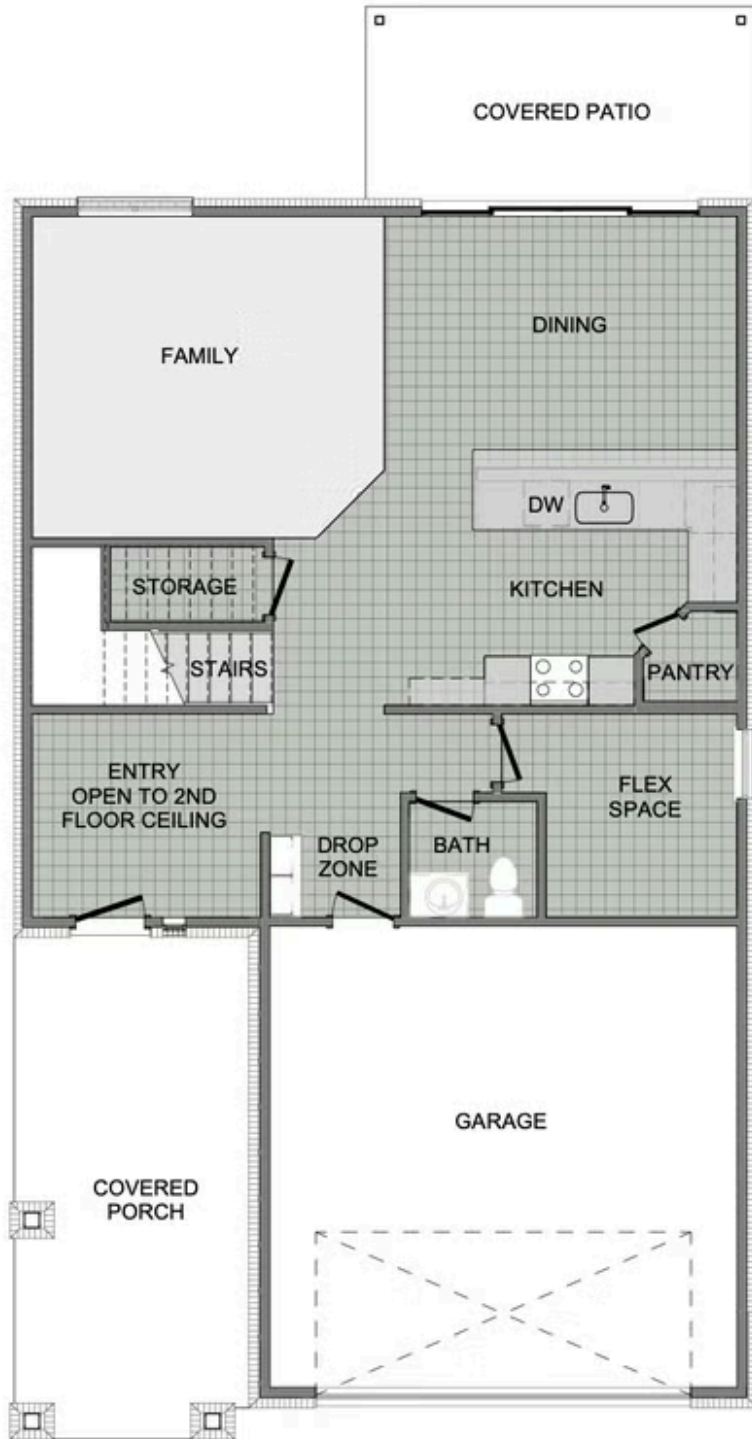

RAINER FARMS

2360 Two Story

Floor Plan

STARTING AT **\$311,000** 4 - 5 2.5 2 2,360 FT²

This floor plan boasts 2360 square feet, 4-5 bedrooms, 2.5 bathrooms. This is one of the most versatile floor plans yet! With an option for a loft or a fifth bedroom, a flex space perfect for that home gym or office you've been needing, and an open concept downstairs, this home will fit any family. Check out the sky-high ceilings in the entry, the drop zone coming in fr...

AMENITIES

SIDEWALKS

WALKING
TRAIL

GOLF CART
COMMUNITY

1ST FLOOR

2ND FLOOR - LOFT OPTION

2ND FLOOR - 5 BED OPTION