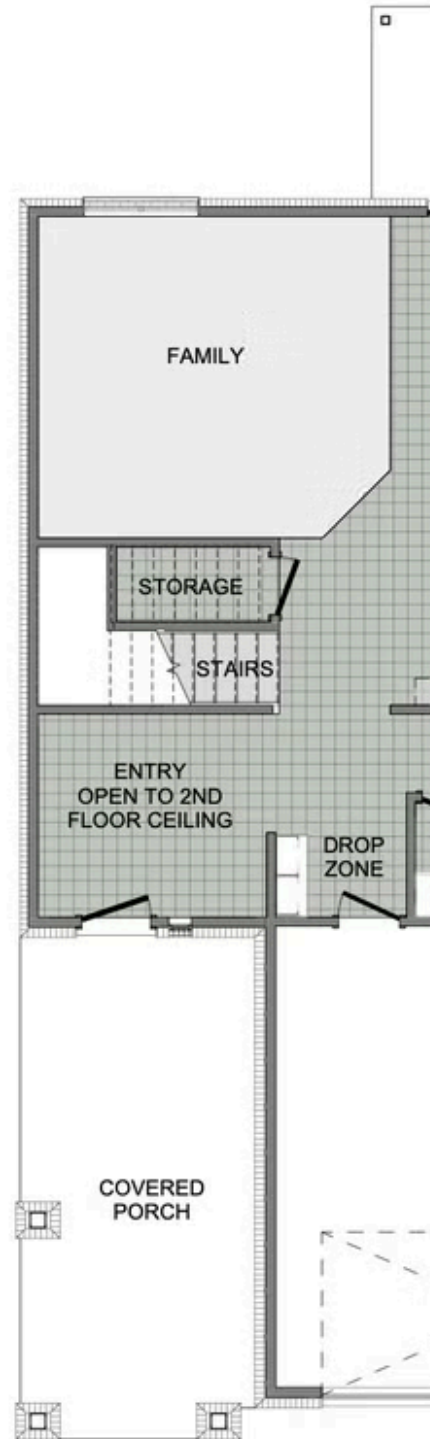

RAINER FARMS

2360 Two Story

Floor Plan

STARTING AT **\$311,000** 4 - 5 2.5 2 2,360 FT²

This floor plan boasts 2360 square feet, 4-5 bedrooms, 2.5 bathrooms. This is one of the most versatile floor plans yet! With an option for a loft or a fifth bedroom, a flex space perfect for that home gym or office you've been needing, and an open concept downstairs, this home will fit any family. Check out the sky-high ceilings in the entry, the drop zone coming in fr...

AMENITIES

SIDEWALKS

WALKING
TRAIL

GOLF CART
COMMUNITY

1ST FLOOR

2ND FLOOR - LOFT OPTION

2ND FLOOR - 5 BED OPTION