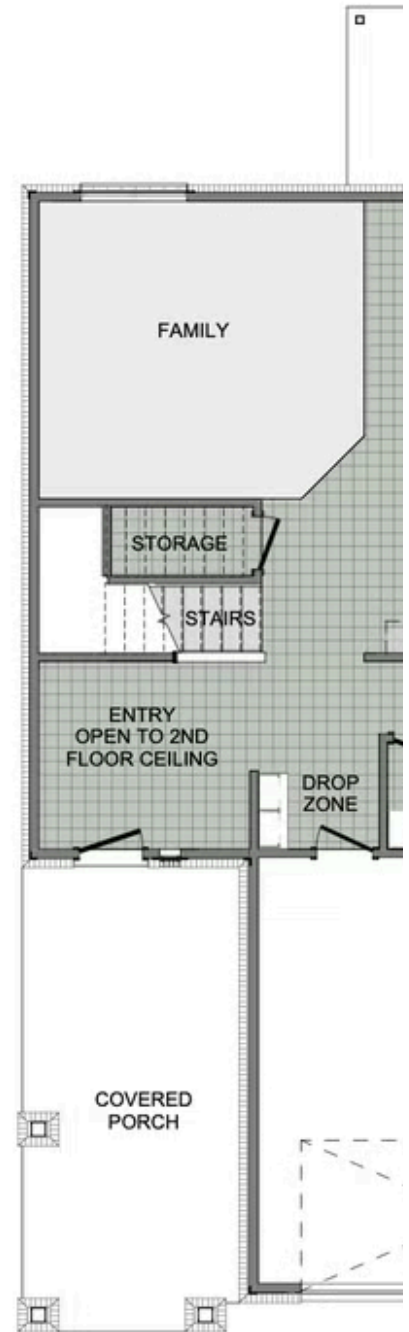

RAINER FARMS

2360 Two Story

Floor Plan

STARTING AT **\$311,000** 4 - 5 2.5 2 2,360 FT²

This floor plan boasts 2360 square feet, 4-5 bedrooms, 2.5 bathrooms. This is one of the most versatile floor plans yet! With an option for a loft or a fifth bedroom, a flex space perfect for that home gym or office you've been needing, and an open concept downstairs, this home will fit any family. Check out the sky-high ceilings in the entry, the drop zone coming in fr...

AMENITIES

SIDEWALKS

WALKING
TRAIL

GOLF CART
COMMUNITY

1ST FLOOR

2ND FLOOR - LOFT OPTION

2ND FLOOR - 5 BED OPTION