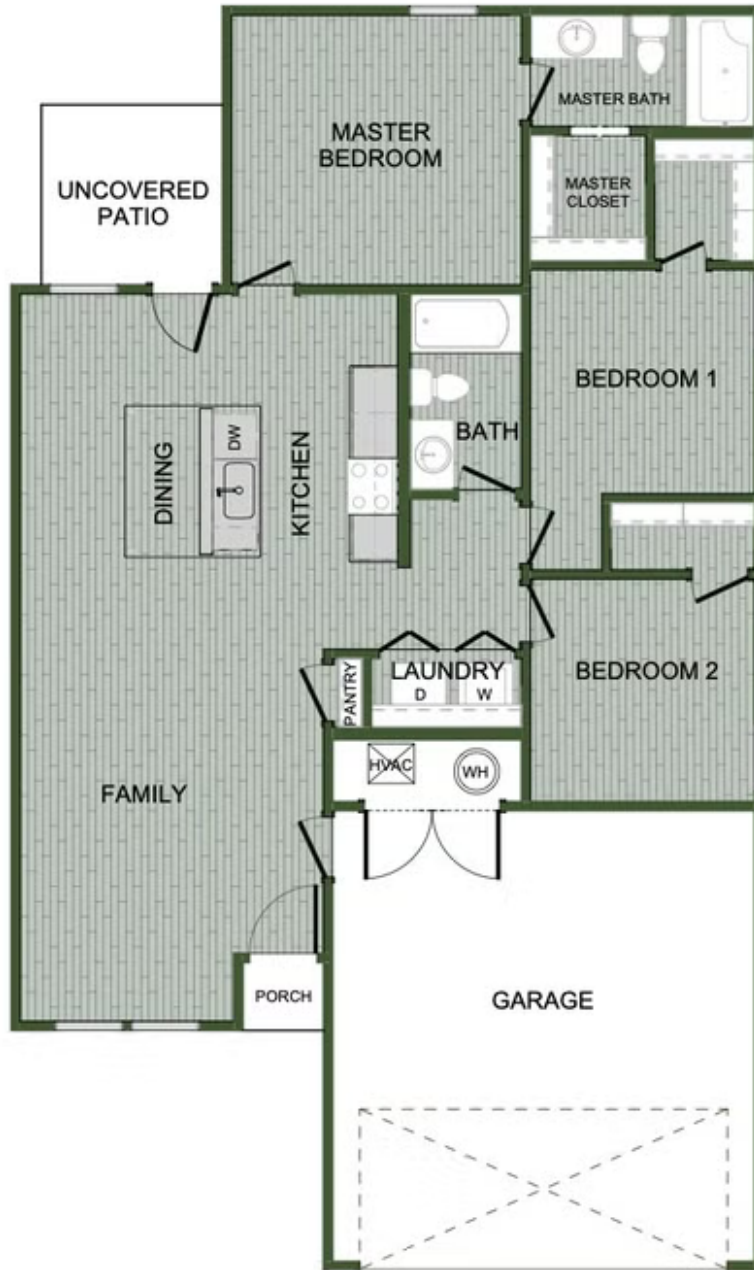

PRICED AT **\$204,601** 🛏 3 🚿 2.0 🚗 2 📏 1180 FT²

This Cottage Collection plan offers a beautiful wide-open kitchen and living space. Gather around the spacious kitchen island with friends and family. Enjoy the privacy of a secluded primary suite and a sizable walk-in closet. This 3 bedroom, 2 bathroom plan is the definition of affordable luxury, with a modern design that suits a busy and active lifestyle.

1100 COTTAGE