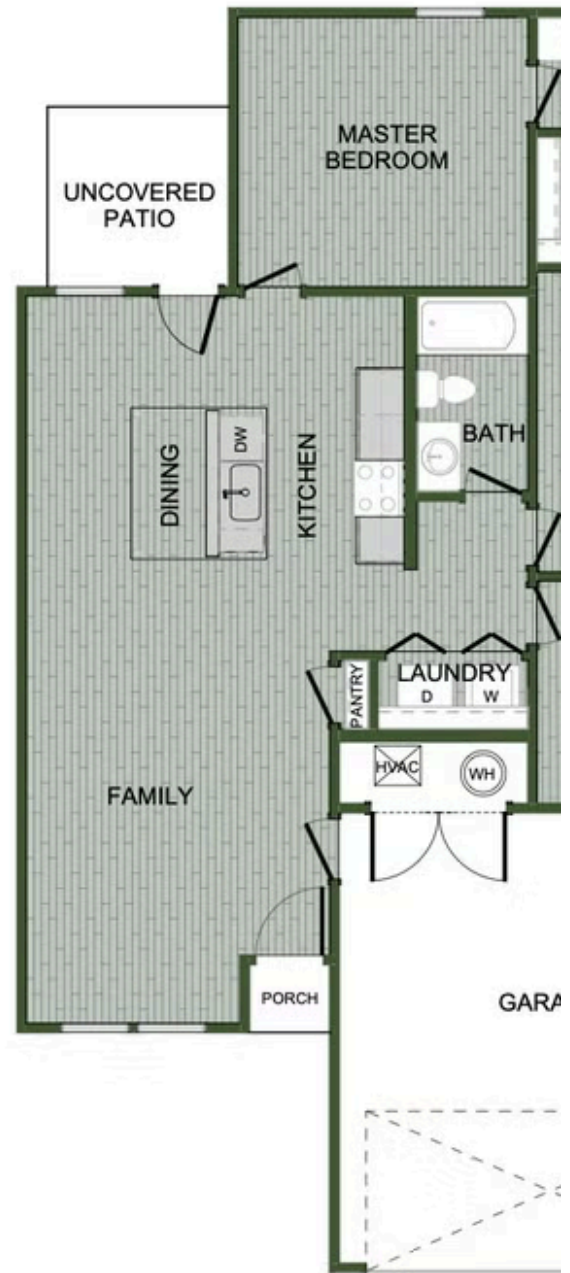

JOPLIN METRO
129 E Hall St.
Webb City, MO 64870

PRICED AT \$179,822  3  2.0  2  1180 FT²

This Cottage Collection plan offers a beautiful wide-open kitchen and living space. Gather around the spacious kitchen island with friends and family. Enjoy the privacy of a secluded primary suite and a sizable walk-in closet. This 3 bedroom, 2 bathroom plan is the definition of affordable luxury, with a modern design that suits a busy and active lifestyle.

1100 COTTAGE