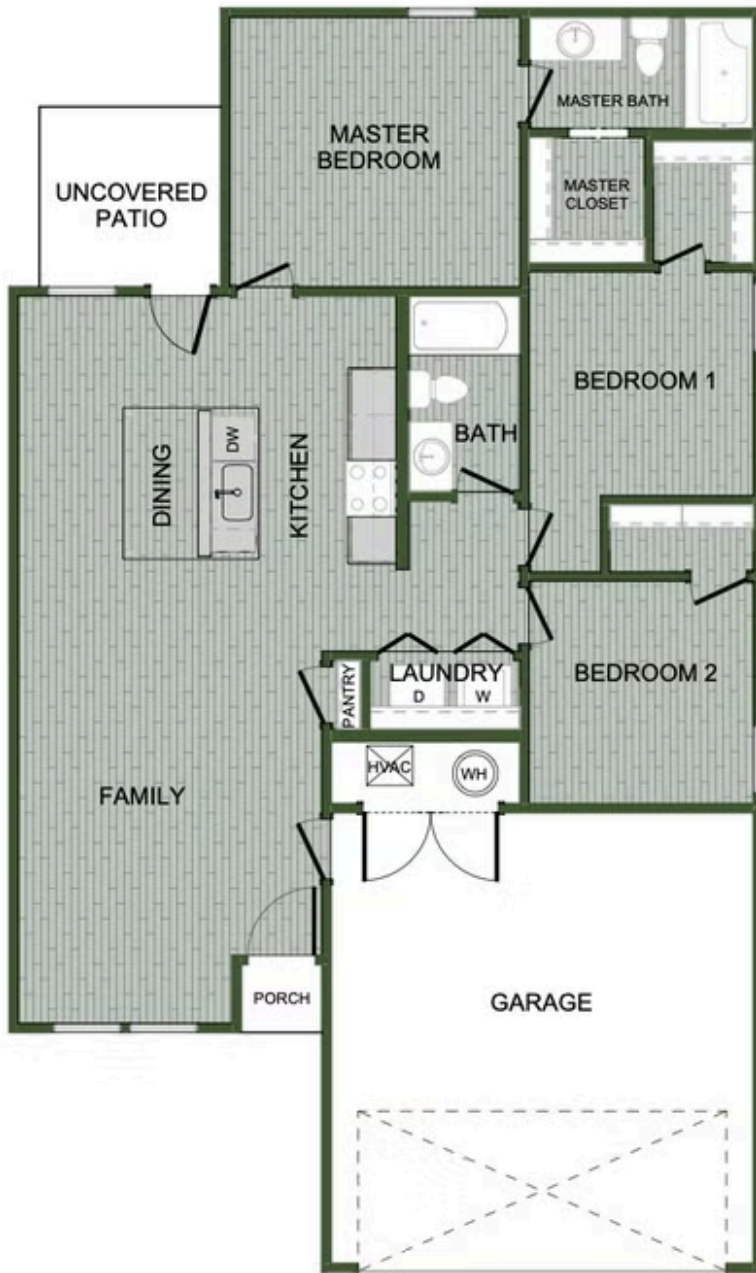

JOPLIN METRO
129 E Hall St.
Webb City, MO 64870

PRICED AT \$179,822  3  2.0  2  1180 FT²

This Cottage Collection plan offers a beautiful wide-open kitchen and living space. Gather around the spacious kitchen island with friends and family. Enjoy the privacy of a secluded primary suite and a sizable walk-in closet. This 3 bedroom, 2 bathroom plan is the definition of affordable luxury, with a modern design that suits a busy and active lifestyle.

1100 COTTAGE