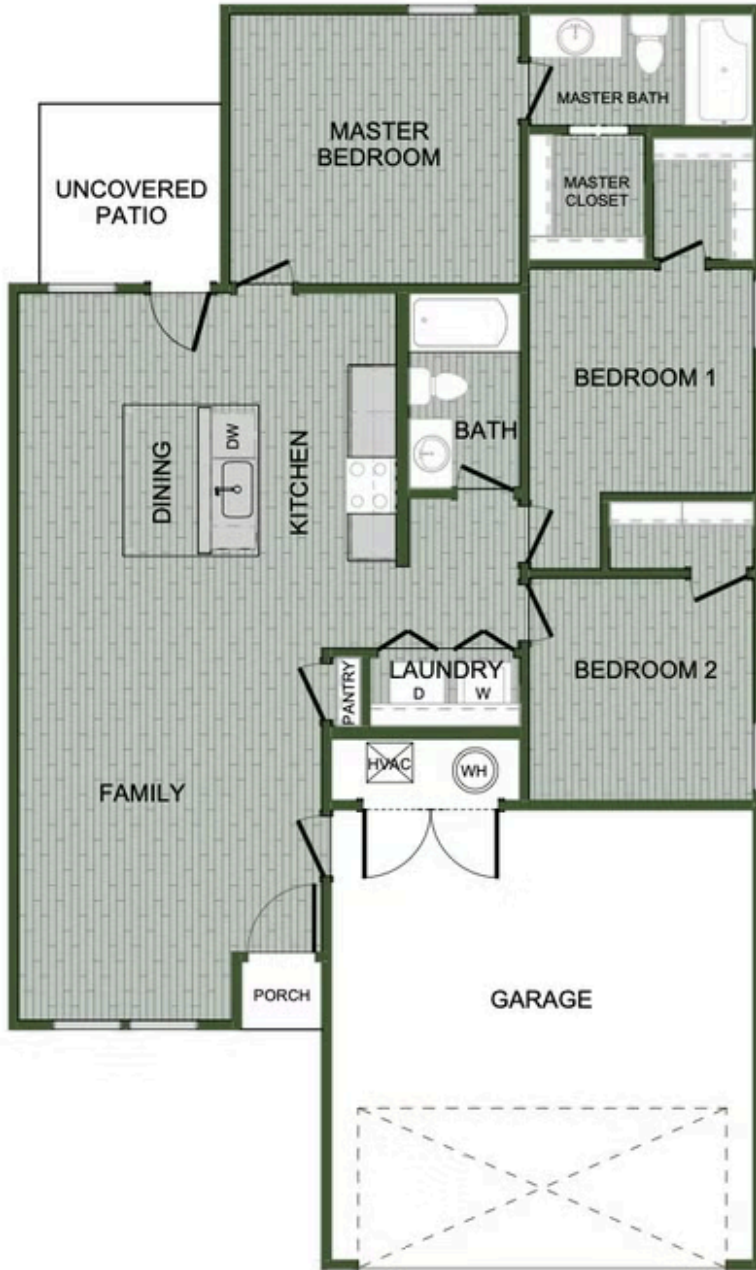

JOPLIN METRO
129 E Hall St.
Webb City, MO 64870

PRICED AT **\$199,822**  3  2.0  2  1180 FT²

This Cottage Collection plan offers a beautiful wide-open kitchen and living space. Gather around the spacious kitchen island with friends and family. Enjoy the privacy of a secluded primary suite and a sizable walk-in closet. This 3 bedroom, 2 bathroom plan is the definition of affordable luxury, with a modern design that suits a busy and active lifestyle.

1100 COTTAGE