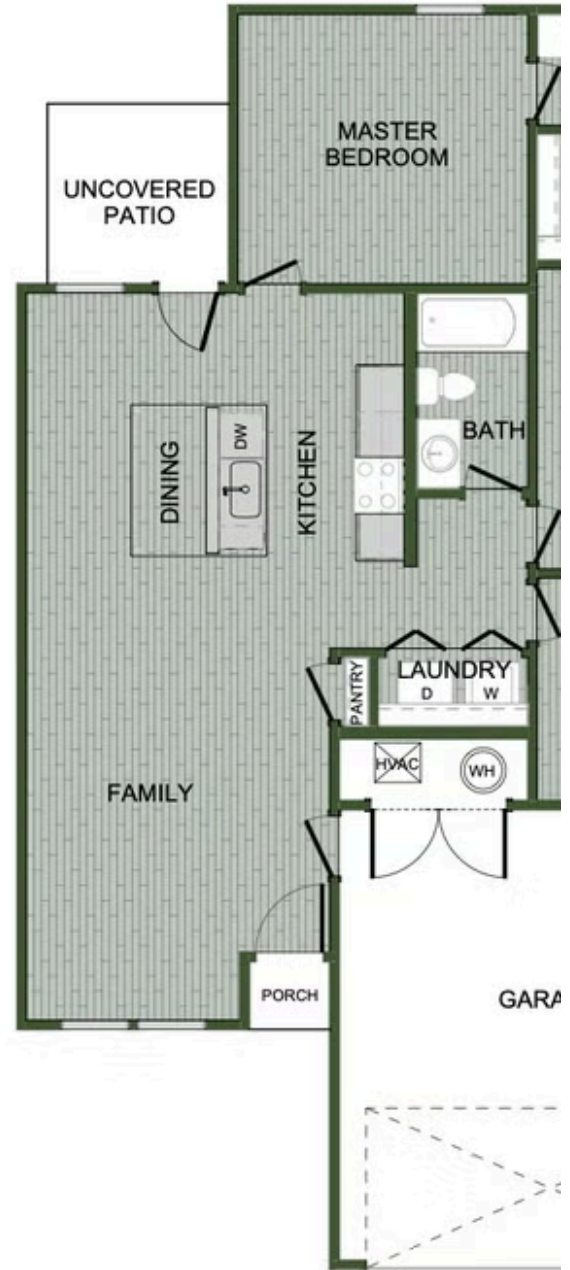

JOPLIN METRO
129 E Hall St.
Webb City, MO 64870

PRICED AT **\$199,822**  3  2.0  2  1180 FT²

This Cottage Collection plan offers a beautiful wide-open kitchen and living space. Gather around the spacious kitchen island with friends and family. Enjoy the privacy of a secluded primary suite and a sizable walk-in closet. This 3 bedroom, 2 bathroom plan is the definition of affordable luxury, with a modern design that suits a busy and active lifestyle.

1100 COTTAGE