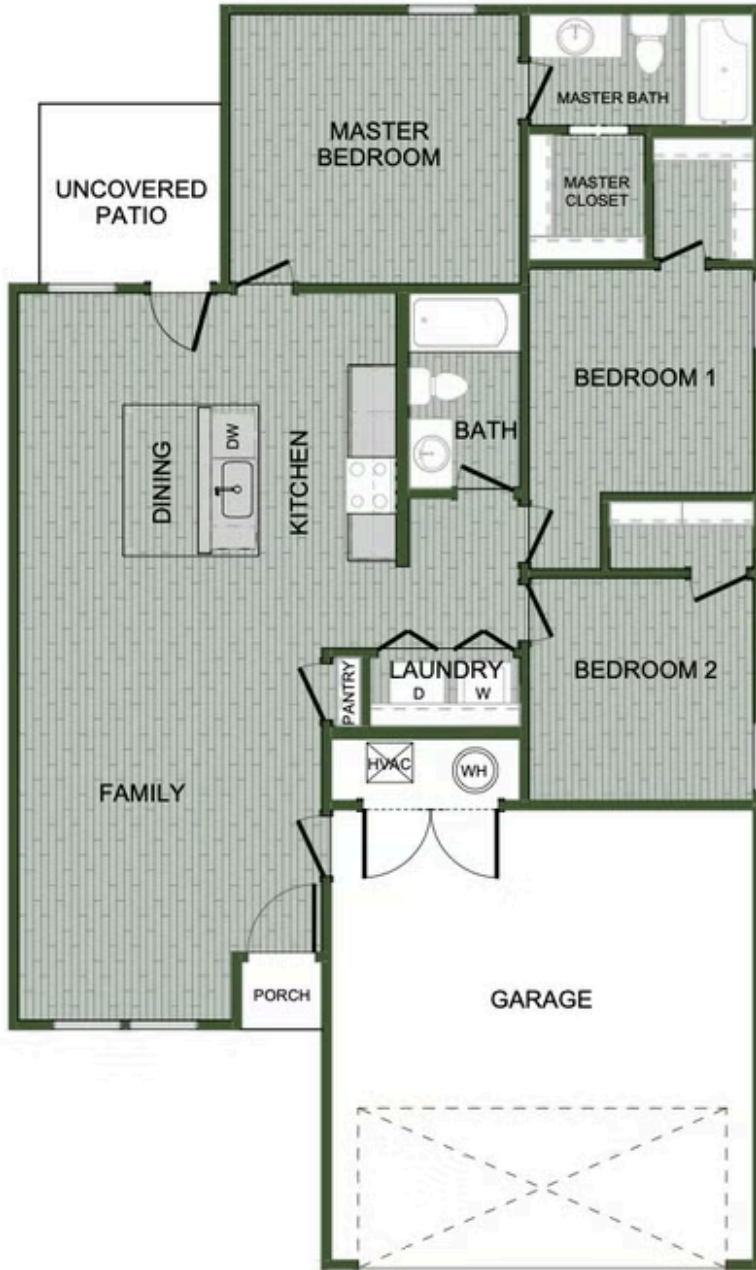

JOPLIN METRO
125 E HALL ST.
Webb City, MO 64870

PRICED AT **\$179,890**  3  2.0  2  1180 FT²

This Cottage Collection plan offers a beautiful wide-open kitchen and living space. Gather around the spacious kitchen island with friends and family. Enjoy the privacy of a secluded primary suite and a sizable walk-in closet. This 3 bedroom, 2 bathroom plan is the definition of affordable luxury, with a modern design that suits a busy and active lifestyle.

1100 COTTAGE