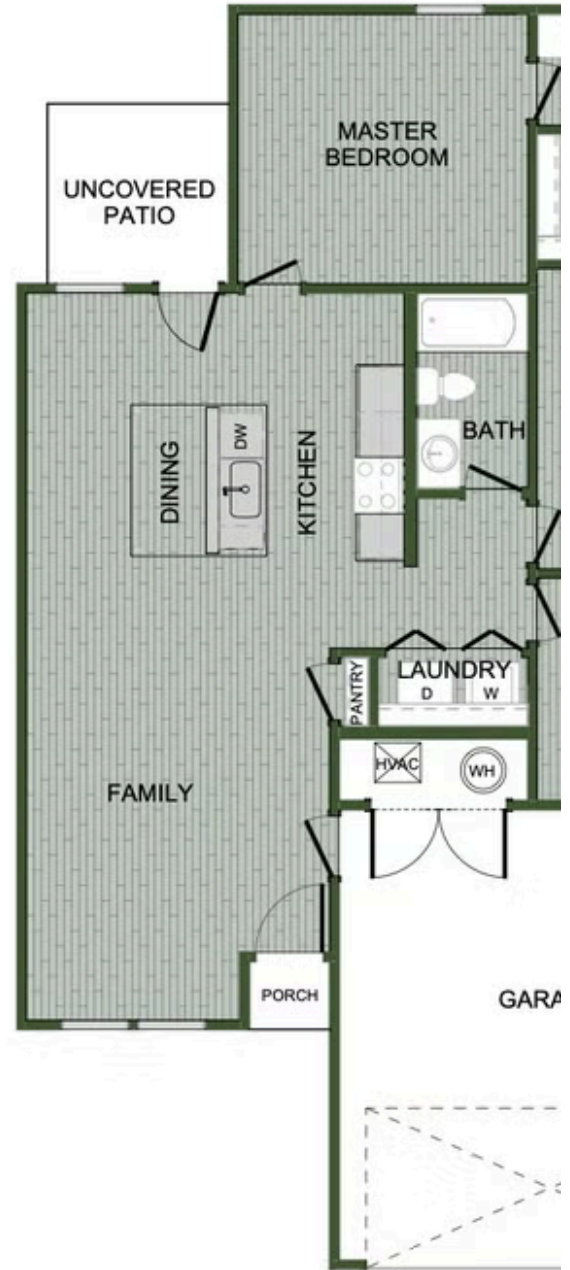

JOPLIN METRO
125 E HALL ST.
Webb City, MO 64870

PRICED AT **\$179,890**  3  2.0  2  1180 FT²

This Cottage Collection plan offers a beautiful wide-open kitchen and living space. Gather around the spacious kitchen island with friends and family. Enjoy the privacy of a secluded primary suite and a sizable walk-in closet. This 3 bedroom, 2 bathroom plan is the definition of affordable luxury, with a modern design that suits a busy and active lifestyle.

1100 COTTAGE