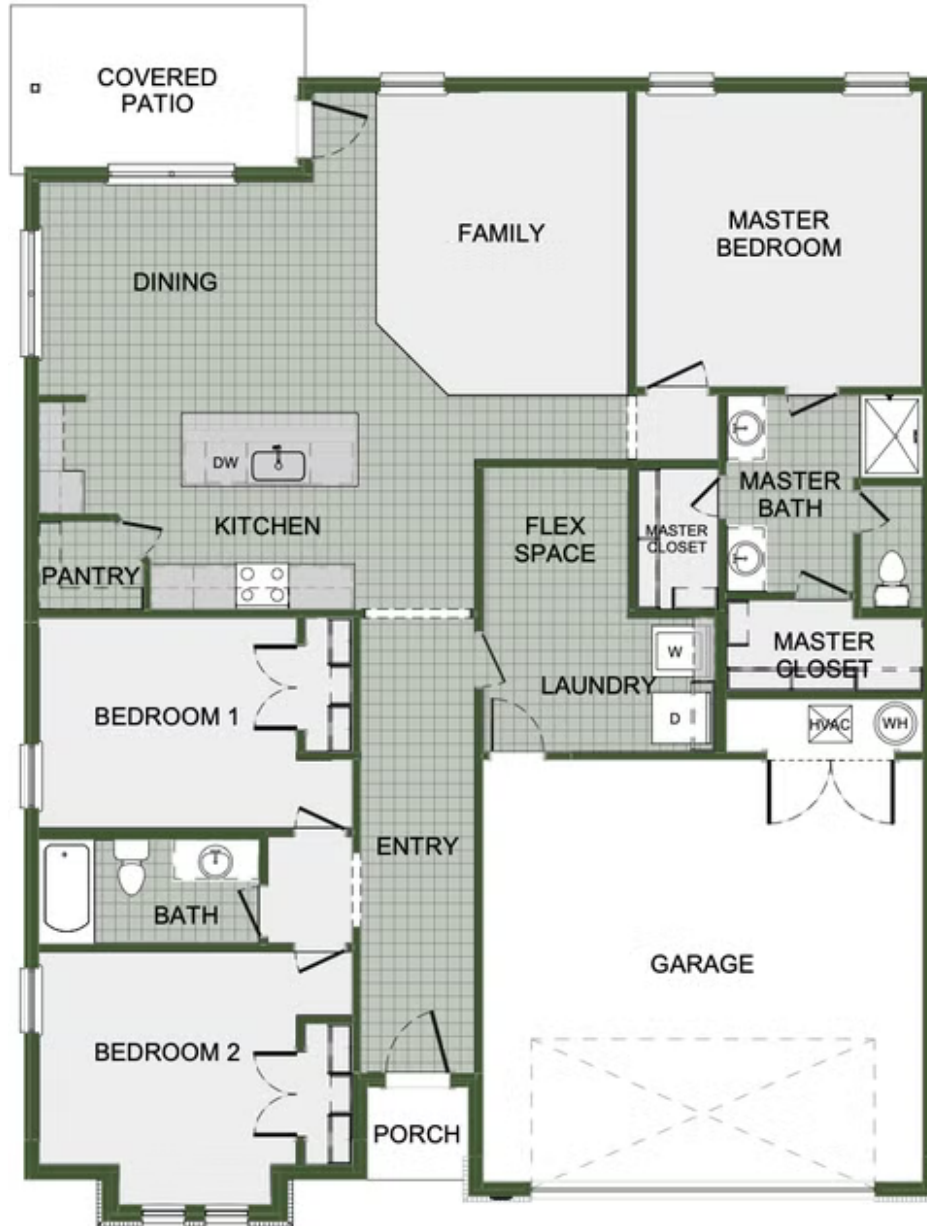

STARTING AT \$249,000  3  2  2  1,726 FT²

This 3 bed, 2 bath 1714 square foot floor plan is customizable to your needs. Take your pick from a flexible living space, coffee bar, or pocket office in this 1,700-square-foot home. The ability to choose from structural options to best suit your lifestyle makes this house a home! With an open-concept living space and covered patio, this house is perfect for entertaini...

AMENITIES

SIDEWALKS

RURAL
DEVELOPMENT FINANCING
GREENSPACE

POCKET OFFICE OPTION

FLEX SPACE OPTION

COFFEE BAR OPTION