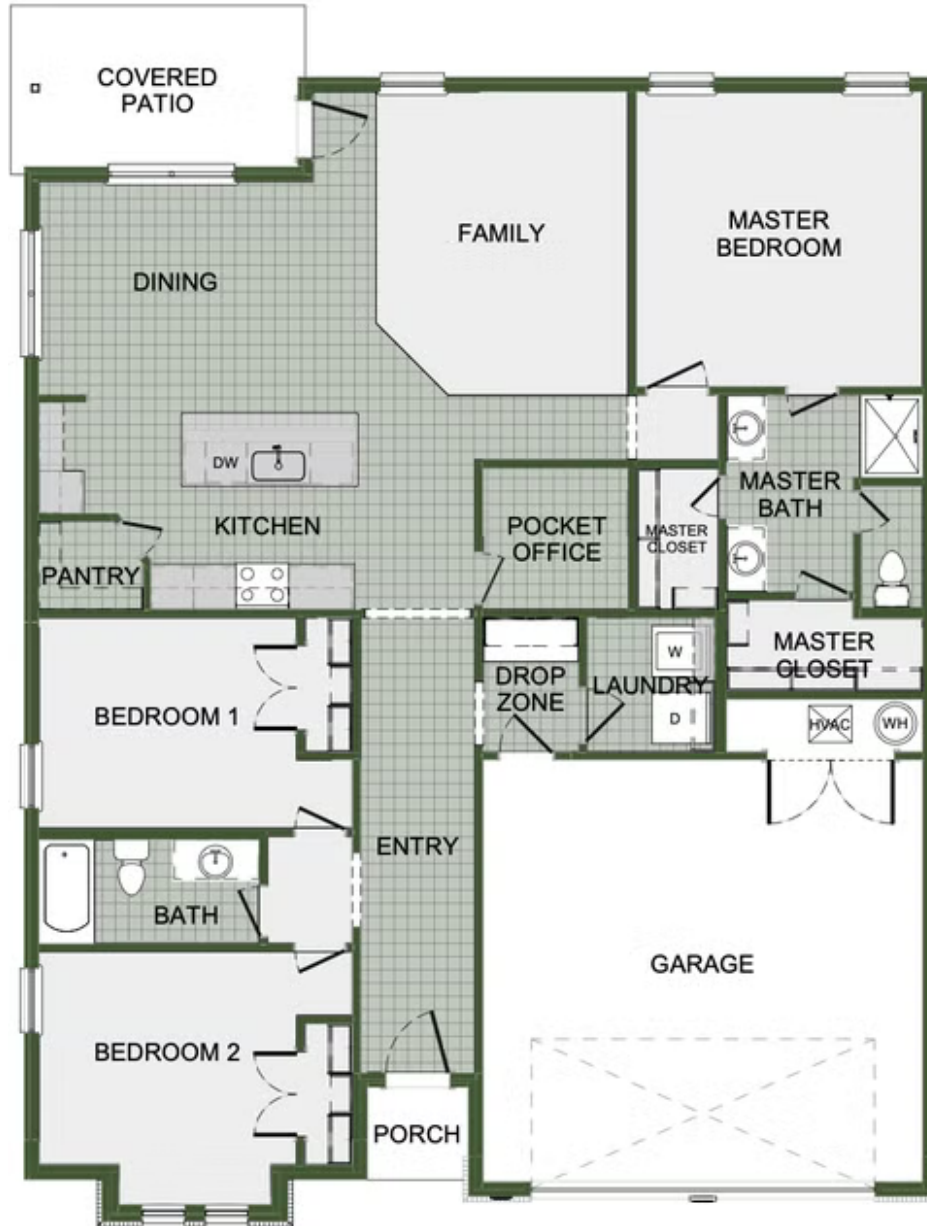

STARTING AT \$249,000  3  2  2  1,726 FT²

This 3 bed, 2 bath 1714 square foot floor plan is customizable to your needs. Take your pick from a flexible living space, coffee bar, or pocket office in this 1,700-square-foot home. The ability to choose from structural options to best suit your lifestyle makes this house a home! With an open-concept living space and covered patio, this house is perfect for entertaini...

AMENITIES

SIDEWALKS

RURAL
DEVELOPMENT FINANCING
GREENSPACE

POCKET OFFICE OPTION

FLEX SPACE OPTION

COFFEE BAR OPTION