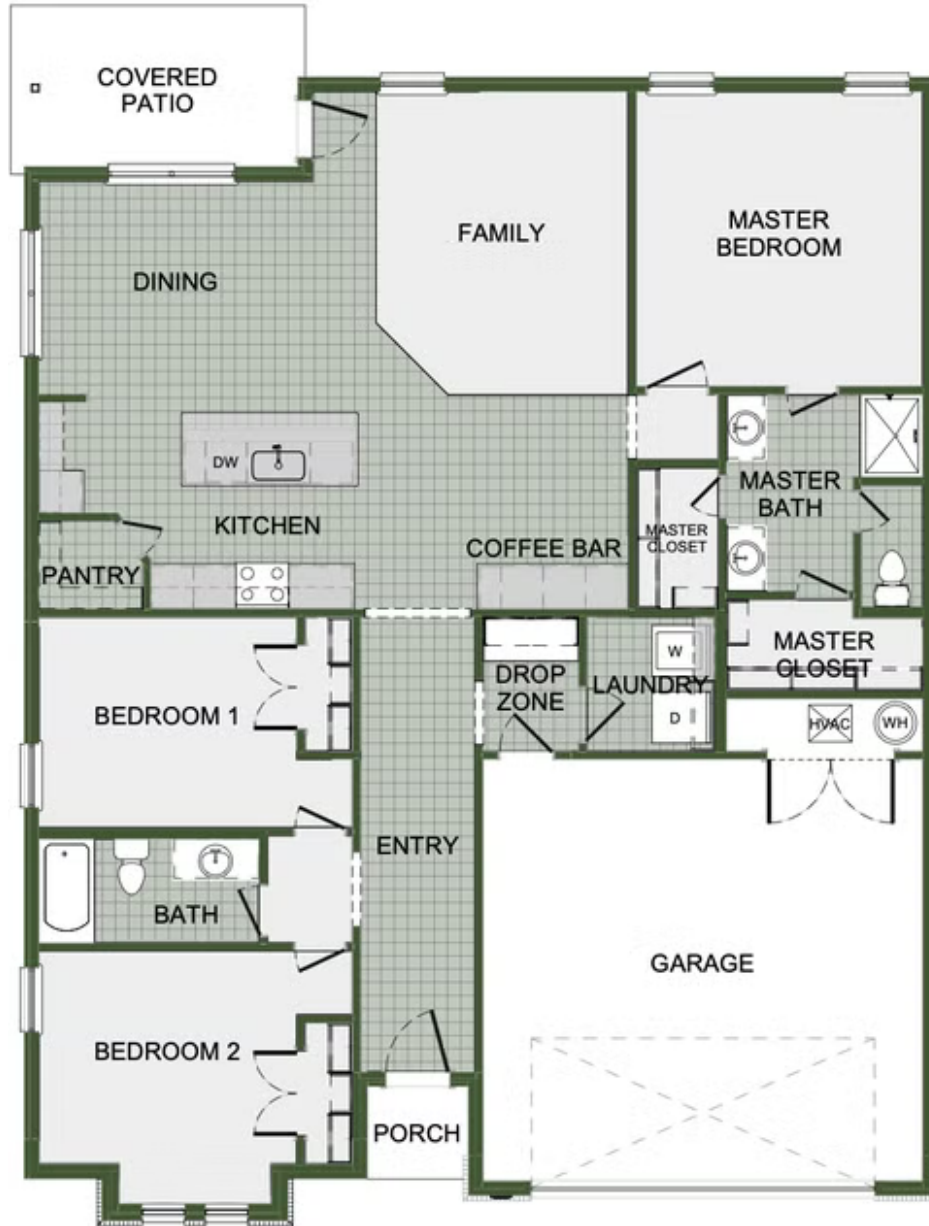

STARTING AT \$249,000  3  2  2  1,726 FT²

This 3 bed, 2 bath 1714 square foot floor plan is customizable to your needs. Take your pick from a flexible living space, coffee bar, or pocket office in this 1,700-square-foot home. The ability to choose from structural options to best suit your lifestyle makes this house a home! With an open-concept living space and covered patio, this house is perfect for entertaini...

AMENITIES

SIDEWALKS

RURAL
DEVELOPMENT FINANCING
GREENSPACE

POCKET OFFICE OPTION

FLEX SPACE OPTION

COFFEE BAR OPTION