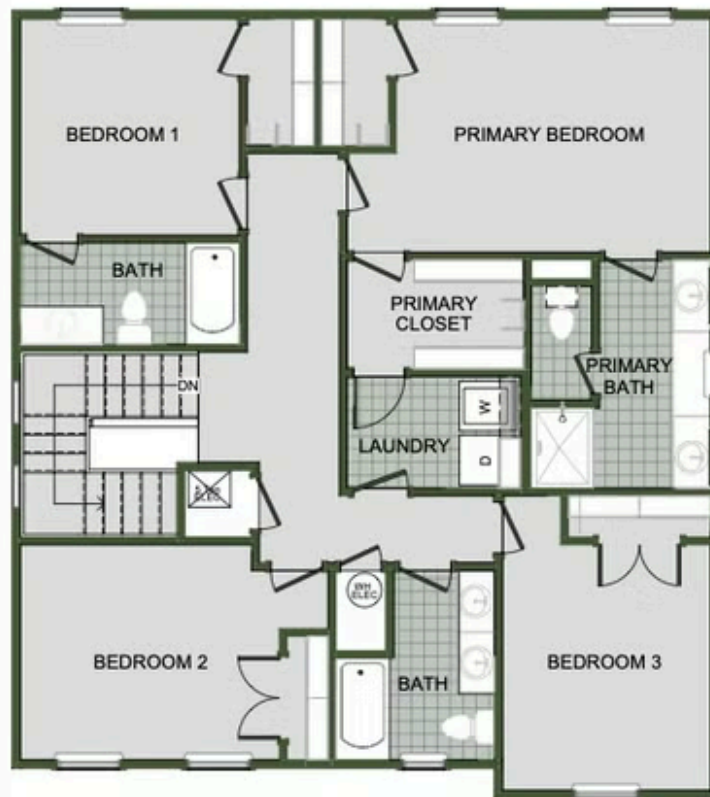

CREEKSIDE

2000 Two Story

Floor Plan

STARTING AT **\$282,000** 3 - 4 2.5 - 3 2 2,000 FT²

Introducing our 2000 Two Story this 3 - 4 bedroom, 2.5 to 3.5 bathroom with 1979 square foot home is the epitome of versatility for your family's needs! This floor plan offers an open-concept layout on the ground floor, with options for an upstairs loft, a fourth bedroom, or even a bedroom en-suite. Discover a home that adapts to your lifestyle with the 2000 Two Story –...

AMENITIES

SIDEWALKS

RURAL

DEVELOPMENT FINANCING

GREENSPACE

FIRST FLOOR

LOFT OPTION

4 BEDROOM EN-SUITE OPTION

4 BEDROOM OPTION