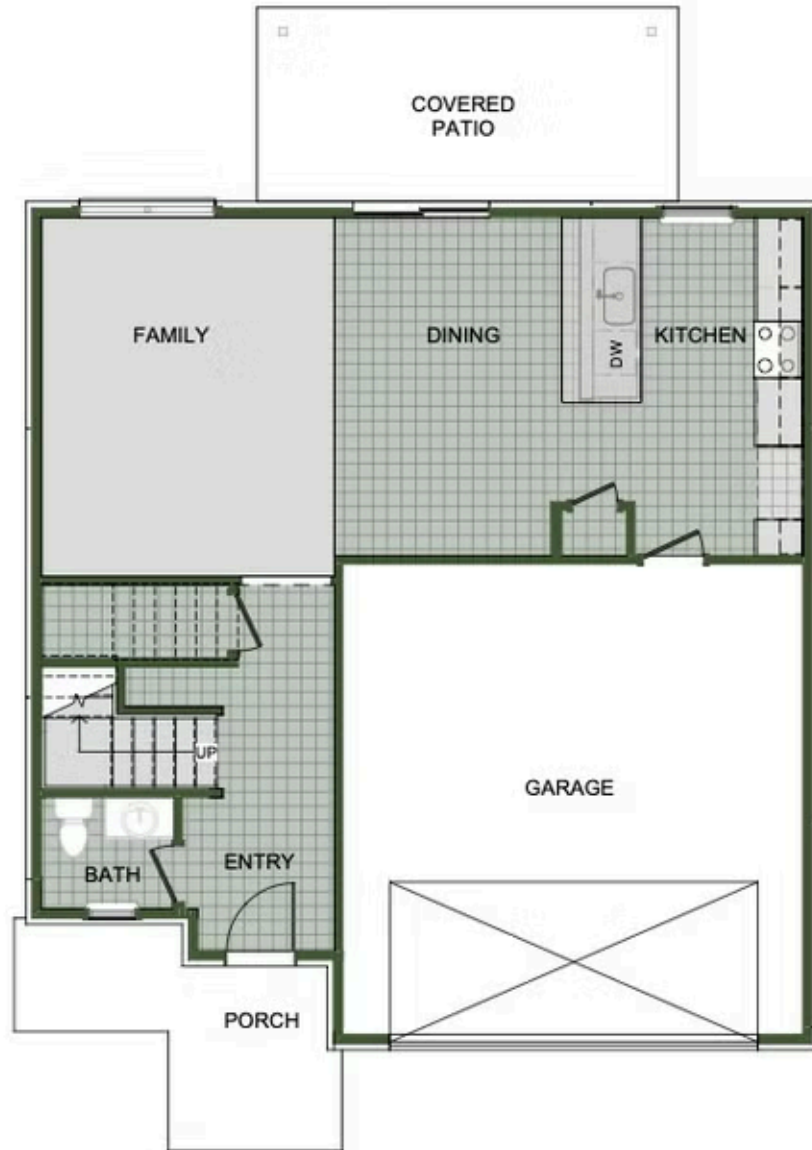

# 2000 Two Story

Floor Plan

STARTING AT **\$282,000** 3 - 4 2.5 - 3 2 2,000 FT<sup>2</sup>

Introducing our 2000 Two Story this 3 - 4 bedroom, 2.5 to 3.5 bathroom with 1979 square foot home is the epitome of versatility for your family's needs! This floor plan offers an open-concept layout on the ground floor, with options for an upstairs loft, a fourth bedroom, or even a bedroom en-suite. Discover a home that adapts to your lifestyle with the 2000 Two Story –...

## AMENITIES

SIDEWALKS

RURAL

DEVELOPMENT FINANCING

GREENSPACE

FIRST FLOOR

LOFT OPTION

4 BEDROOM EN-SUITE OPTION

4 BEDROOM OPTION