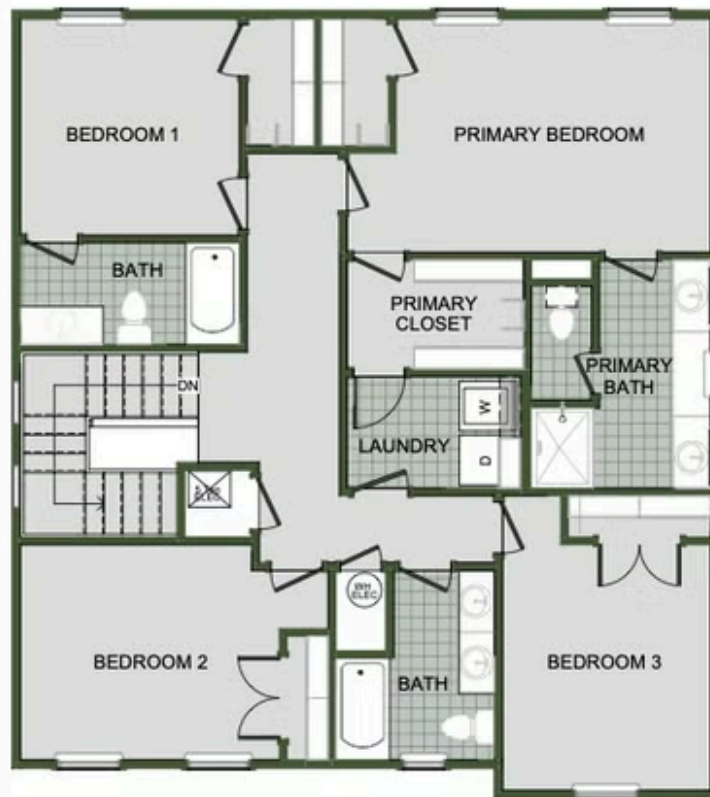

# 2000 Two Story

Floor Plan

STARTING AT **\$282,000** 3 - 4 2.5 - 3 2 2,000 FT<sup>2</sup>

Introducing our 2000 Two Story this 3 - 4 bedroom, 2.5 to 3.5 bathroom with 1979 square foot home is the epitome of versatility for your family's needs! This floor plan offers an open-concept layout on the ground floor, with options for an upstairs loft, a fourth bedroom, or even a bedroom en-suite. Discover a home that adapts to your lifestyle with the 2000 Two Story –...

## AMENITIES

SIDEWALKS

RURAL

DEVELOPMENT FINANCING

GREENSPACE

FIRST FLOOR

LOFT OPTION

4 BEDROOM EN-SUITE OPTION

4 BEDROOM OPTION