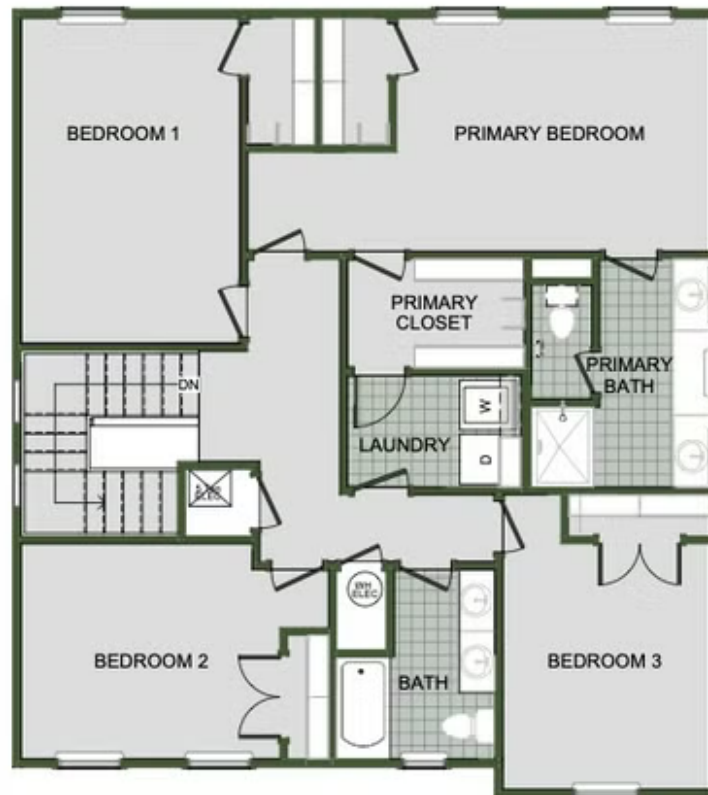

STARTING AT **\$278,000** 🛏️ 3 - 4 🚿 2.5 - 3 🚗 2 📏 2,000 FT²

Introducing our 2000 Two Story this 3 - 4 bedroom, 2.5 to 3.5 bathroom with 1979 square foot home is the epitome of versatility for your family's needs! This floor plan offers an open-concept layout on the ground floor, with options for an upstairs loft, a fourth bedroom, or even a bedroom en-suite. Discover a home that adapts to your lifestyle with the 2000 Two Story –...

AMENITIES

SIDEWALKS

RURAL
DEVELOPMENT FINANCING
GREENSPACE

FIRST FLOOR

LOFT OPTION

4 BEDROOM EN-SUITE OPTION

4 BEDROOM OPTION