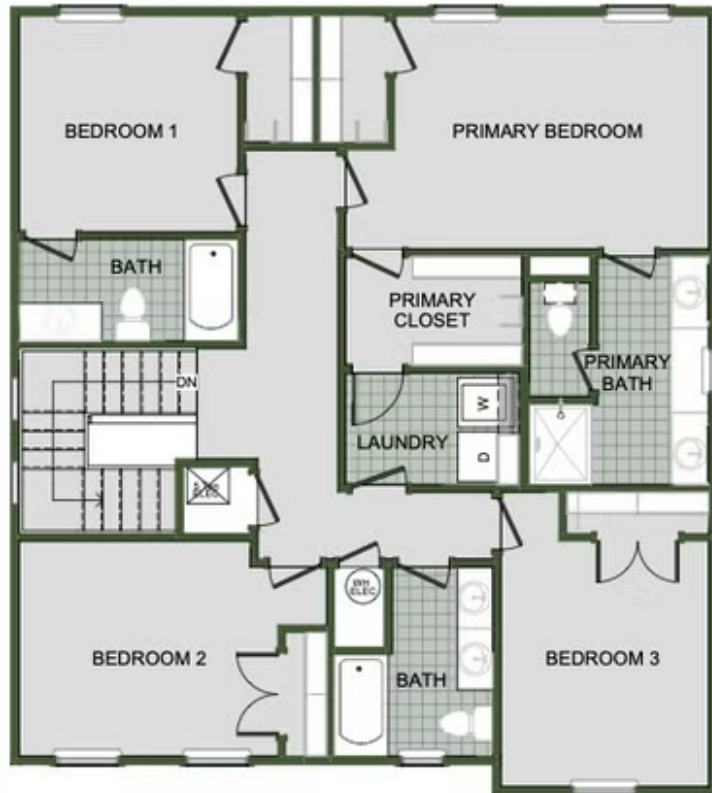

STARTING AT **\$278,000** 🛏️ 3 - 4 🚿 2.5 - 3 🚗 2 📏 2,000 FT²

Introducing our 2000 Two Story this 3 - 4 bedroom, 2.5 to 3.5 bathroom with 1979 square foot home is the epitome of versatility for your family's needs! This floor plan offers an open-concept layout on the ground floor, with options for an upstairs loft, a fourth bedroom, or even a bedroom en-suite. Discover a home that adapts to your lifestyle with the 2000 Two Story –...

AMENITIES

SIDEWALKS

RURAL
DEVELOPMENT FINANCING
GREENSPACE

FIRST FLOOR

LOFT OPTION

4 BEDROOM EN-SUITE OPTION

4 BEDROOM OPTION