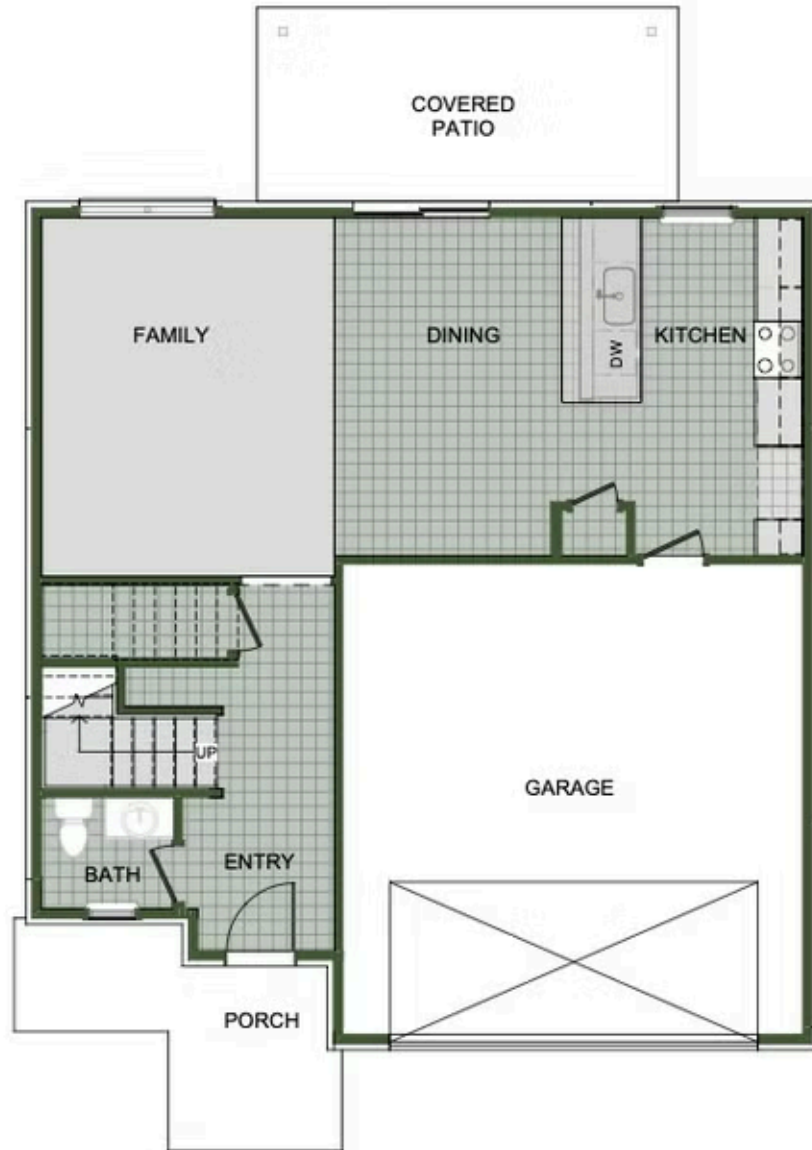

CREEKSIDE

2000 Two Story

Floor Plan

STARTING AT \$282,000 3 - 4 2.5 - 3 2 2,000 FT²

Introducing our 2000 Two Story this 3 - 4 bedroom, 2.5 to 3.5 bathroom with 1979 square foot home is the epitome of versatility for your family's needs! This floor plan offers an open-concept layout on the ground floor, with options for an upstairs loft, a fourth bedroom, or even a bedroom en-suite. Discover a home that adapts to your lifestyle with the 2000 Two Story –...

AMENITIES

SIDEWALKS

RURAL

DEVELOPMENT FINANCING

GREENSPACE

FIRST FLOOR

LOFT OPTION

4 BEDROOM EN-SUITE OPTION

4 BEDROOM OPTION