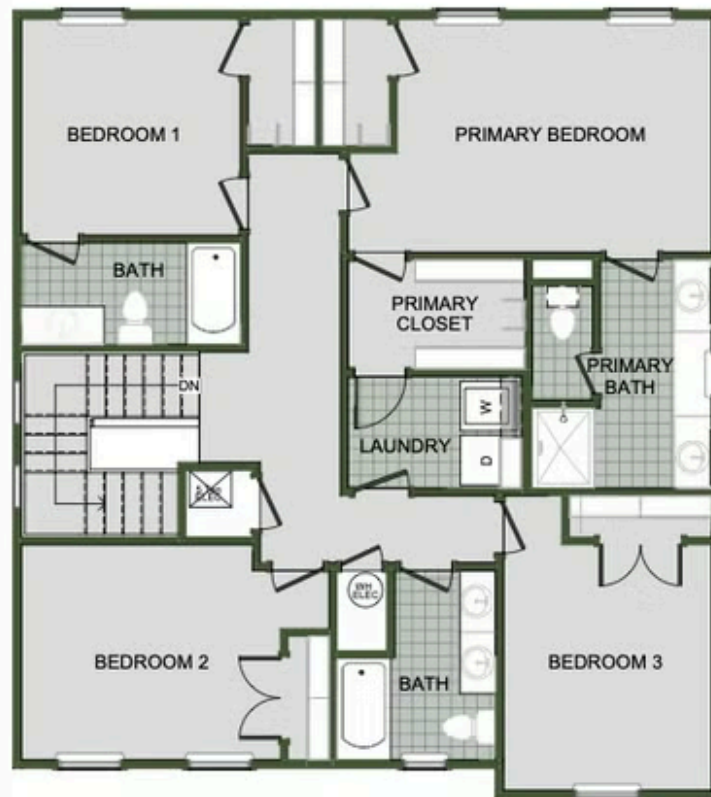

CREEKSIDE

2000 Two Story

Floor Plan

STARTING AT \$282,000 3 - 4 2.5 - 3 2 2,000 FT²

Introducing our 2000 Two Story this 3 - 4 bedroom, 2.5 to 3.5 bathroom with 1979 square foot home is the epitome of versatility for your family's needs! This floor plan offers an open-concept layout on the ground floor, with options for an upstairs loft, a fourth bedroom, or even a bedroom en-suite. Discover a home that adapts to your lifestyle with the 2000 Two Story –...

AMENITIES

SIDEWALKS

RURAL

DEVELOPMENT FINANCING

GREENSPACE

FIRST FLOOR

LOFT OPTION

4 BEDROOM EN-SUITE OPTION

4 BEDROOM OPTION