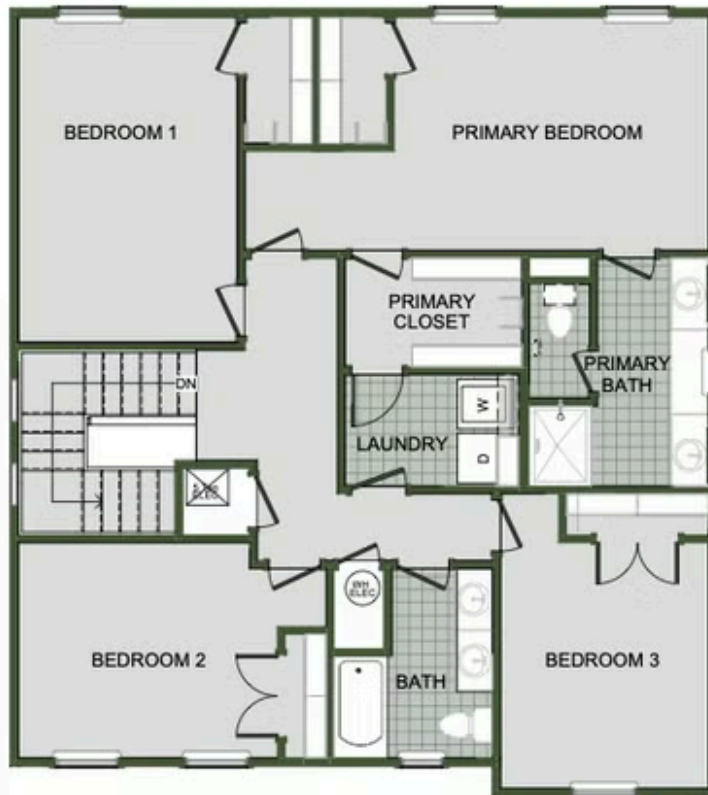

CREEKSIDE

2000 Two Story

Floor Plan

STARTING AT **\$282,000** 3 - 4 2.5 - 3 2 2,000 FT²

Introducing our 2000 Two Story this 3 - 4 bedroom, 2.5 to 3.5 bathroom with 1979 square foot home is the epitome of versatility for your family's needs! This floor plan offers an open-concept layout on the ground floor, with options for an upstairs loft, a fourth bedroom, or even a bedroom en-suite. Discover a home that adapts to your lifestyle with the 2000 Two Story –...

AMENITIES

SIDEWALKS

RURAL

DEVELOPMENT FINANCING

GREENSPACE

FIRST FLOOR

LOFT OPTION

4 BEDROOM EN-SUITE OPTION

4 BEDROOM OPTION