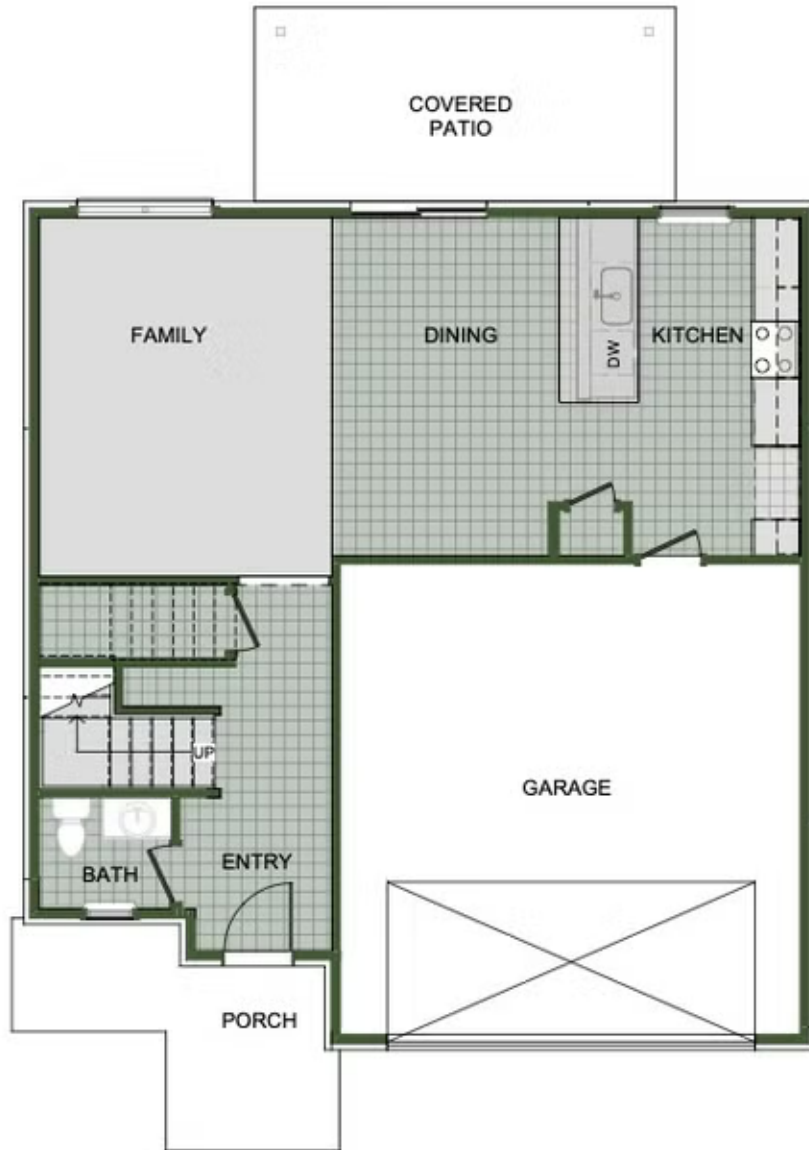

STARTING AT **\$278,000** 🛏️ 3 - 4 🚿 2.5 - 3 🚗 2 📏 2,000 FT²

Introducing our 2000 Two Story this 3 - 4 bedroom, 2.5 to 3.5 bathroom with 1979 square foot home is the epitome of versatility for your family's needs! This floor plan offers an open-concept layout on the ground floor, with options for an upstairs loft, a fourth bedroom, or even a bedroom en-suite. Discover a home that adapts to your lifestyle with the 2000 Two Story –...

AMENITIES

SIDEWALKS

RURAL
DEVELOPMENT FINANCING
GREENSPACE

FIRST FLOOR

LOFT OPTION

4 BEDROOM EN-SUITE OPTION

4 BEDROOM OPTION