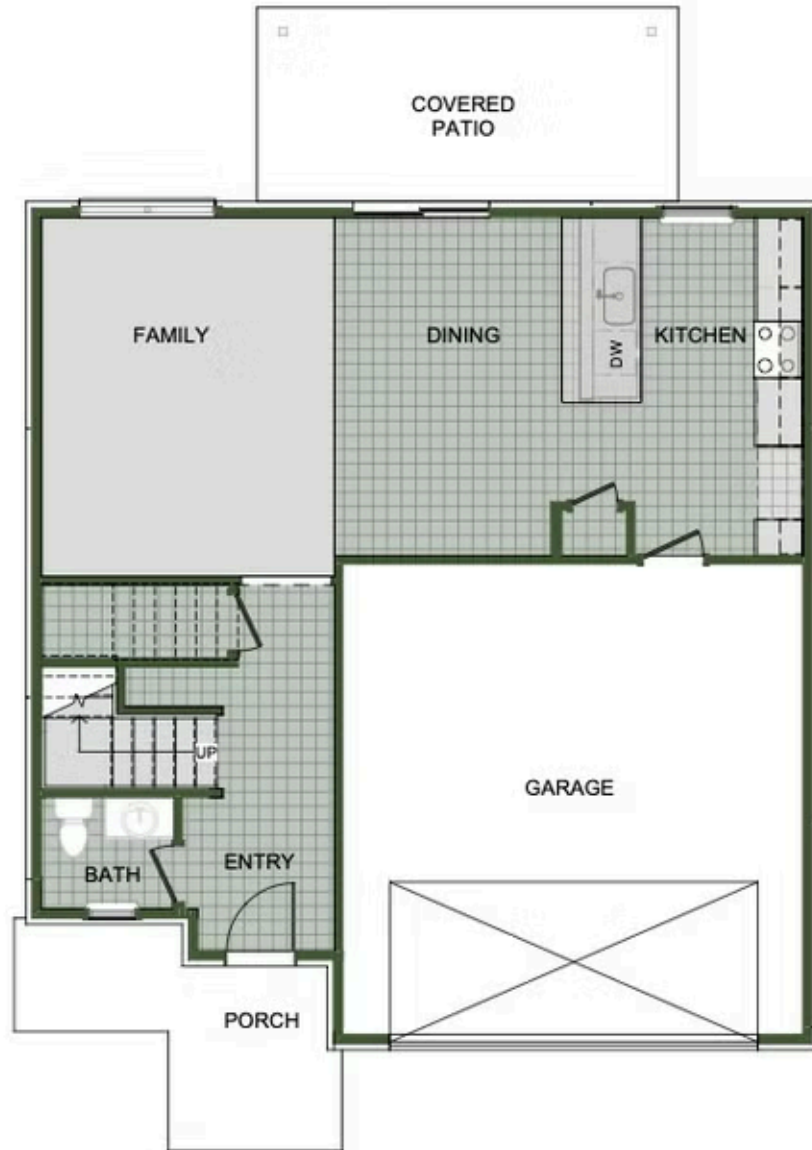

CREEKSIDE

2000 Two Story

Floor Plan

STARTING AT **\$282,000** 3 - 4 2.5 - 3 2 2,000 FT²

Introducing our 2000 Two Story this 3 - 4 bedroom, 2.5 to 3.5 bathroom with 1979 square foot home is the epitome of versatility for your family's needs! This floor plan offers an open-concept layout on the ground floor, with options for an upstairs loft, a fourth bedroom, or even a bedroom en-suite. Discover a home that adapts to your lifestyle with the 2000 Two Story –...

AMENITIES

SIDEWALKS

RURAL

DEVELOPMENT FINANCING

GREENSPACE

FIRST FLOOR

LOFT OPTION

4 BEDROOM EN-SUITE OPTION

4 BEDROOM OPTION