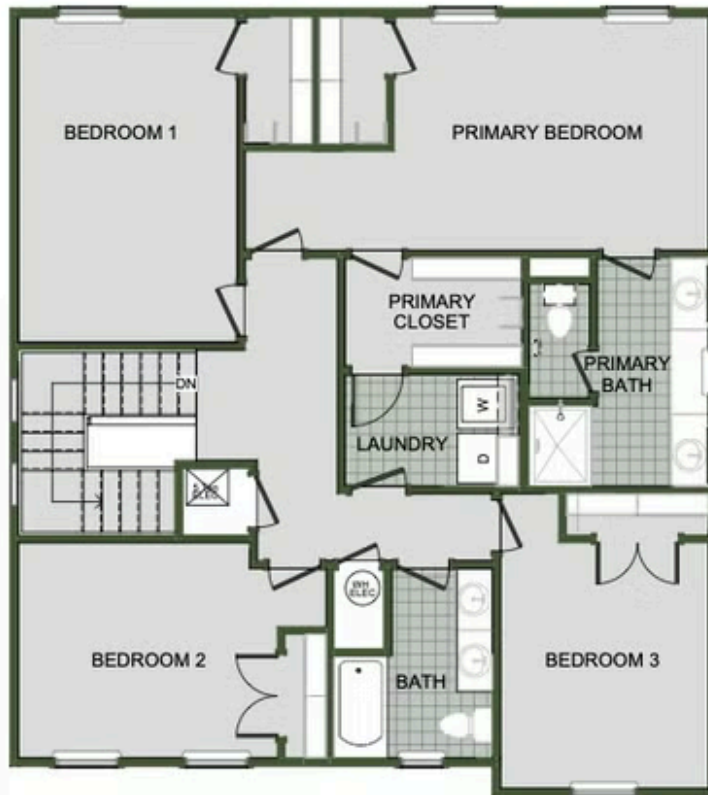

CREEKSIDE

2000 Two Story

Floor Plan

STARTING AT \$282,000 3 - 4 2.5 - 3 2 2,000 FT²

Introducing our 2000 Two Story this 3 - 4 bedroom, 2.5 to 3.5 bathroom with 1979 square foot home is the epitome of versatility for your family's needs! This floor plan offers an open-concept layout on the ground floor, with options for an upstairs loft, a fourth bedroom, or even a bedroom en-suite. Discover a home that adapts to your lifestyle with the 2000 Two Story –...

AMENITIES

SIDEWALKS

RURAL

DEVELOPMENT FINANCING

GREENSPACE

FIRST FLOOR

LOFT OPTION

4 BEDROOM EN-SUITE OPTION

4 BEDROOM OPTION