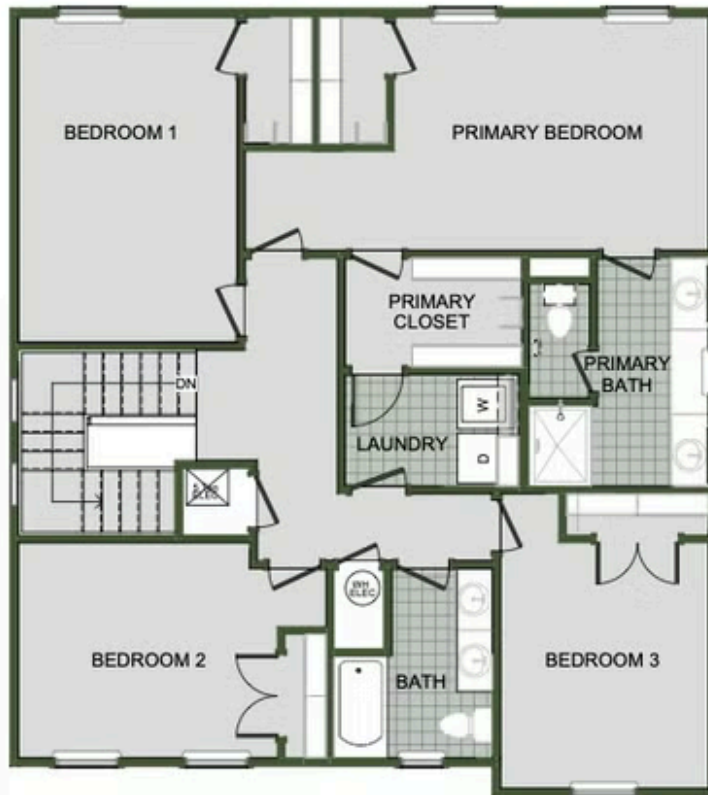

# 2000 Two Story

Floor Plan

STARTING AT **\$282,000** 3 - 4 2.5 - 3 2 2,000 FT<sup>2</sup>

Introducing our 2000 Two Story this 3 - 4 bedroom, 2.5 to 3.5 bathroom with 1979 square foot home is the epitome of versatility for your family's needs! This floor plan offers an open-concept layout on the ground floor, with options for an upstairs loft, a fourth bedroom, or even a bedroom en-suite. Discover a home that adapts to your lifestyle with the 2000 Two Story –...

## AMENITIES

SIDEWALKS

RURAL

DEVELOPMENT FINANCING

GREENSPACE

FIRST FLOOR

LOFT OPTION

4 BEDROOM EN-SUITE OPTION

4 BEDROOM OPTION