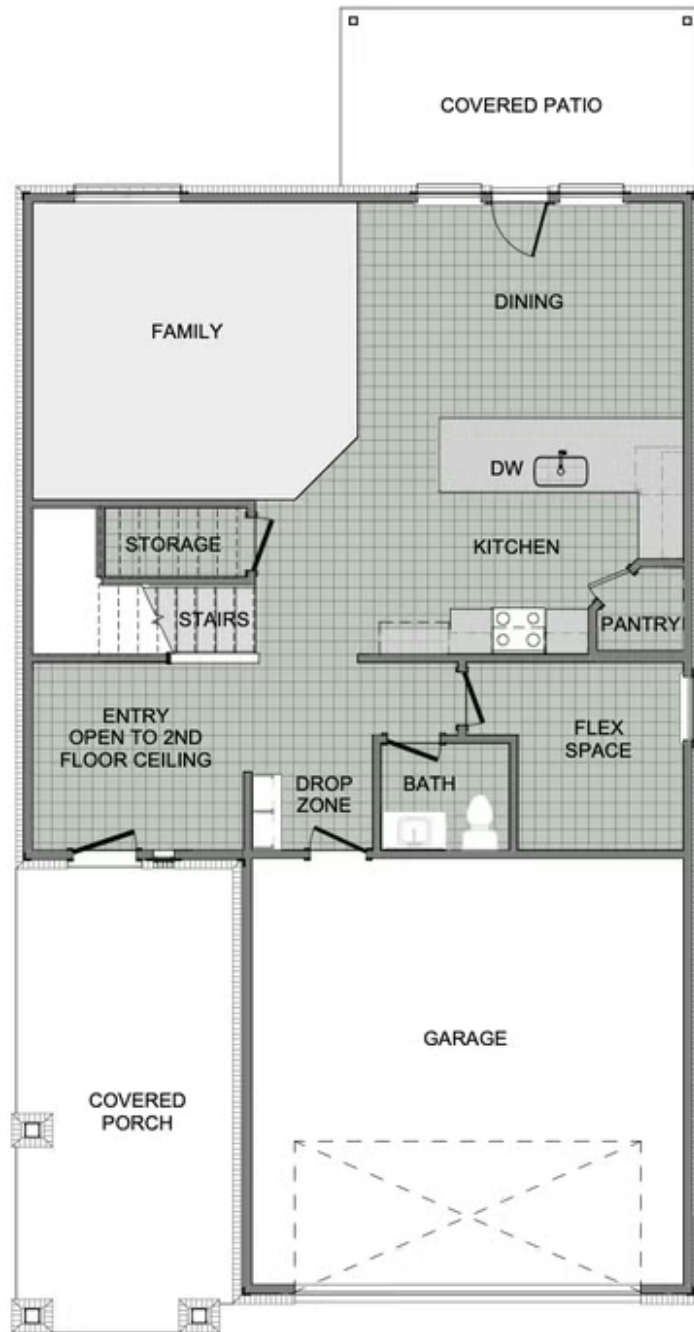

STARTING AT **\$293,000** 🛏️ 4 - 5 🚿 2.5 🚗 2 📏 2,360 FT²

This floor plan boasts 2360 square feet, 4-5 bedrooms, 2.5 bathrooms. This is one of the most versatile floor plans yet! With an option for a loft or a fifth bedroom, a flex space perfect for that home gym or office you've been needing, and an open concept downstairs, this home will fit any family. Check out the sky-high ceilings in the entry, the drop zone coming in fr...

AMENITIES

SIDEWALKS

RURAL
DEVELOPMENT FINANCING
GREENSPACE

1ST FLOOR

2ND FLOOR - LOFT OPTION

2ND FLOOR - 5 BED OPTION