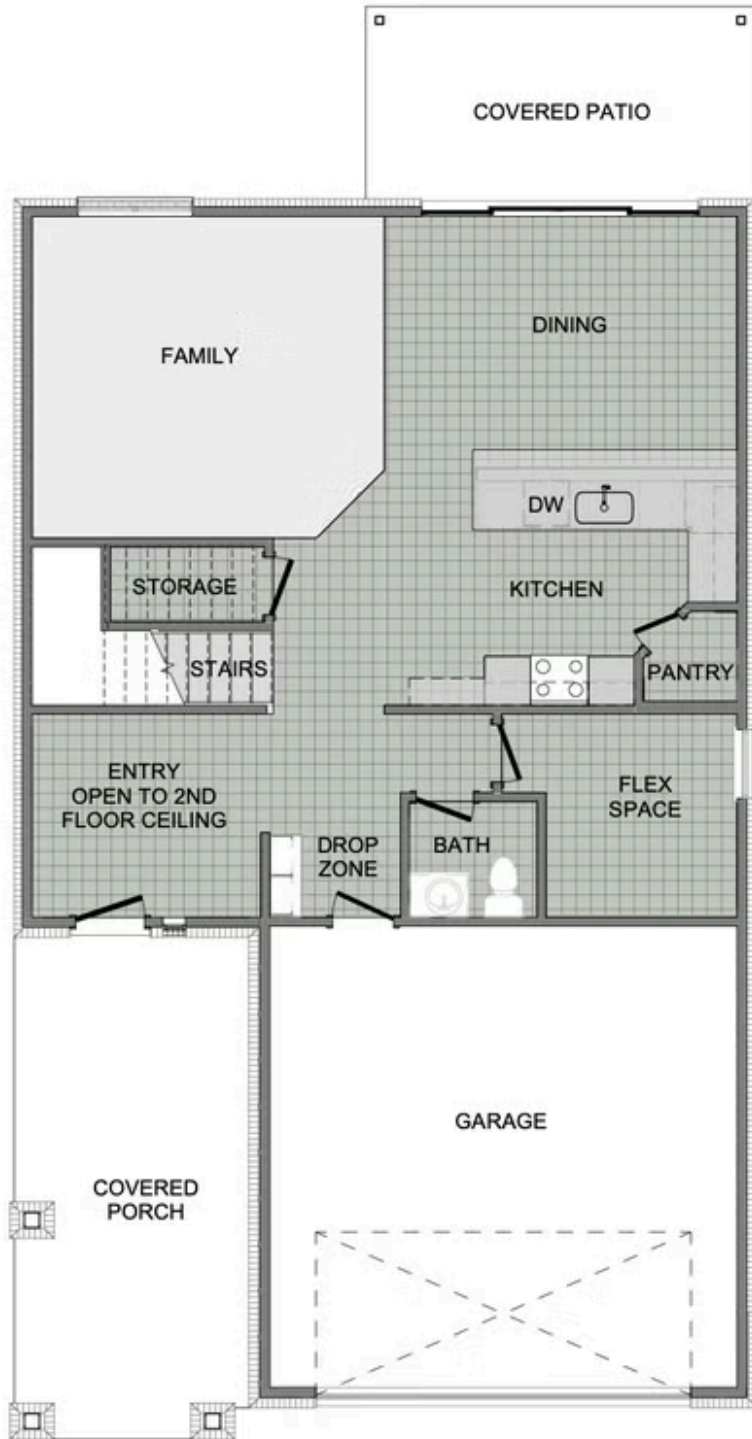

CREEKSIDE

2360 Two Story

Floor Plan

STARTING AT **\$298,000** 🛏️ 4 - 5 🚿 2.5 🚗 2 🏠 2,360 FT²

This floor plan boasts 2360 square feet, 4-5 bedrooms, 2.5 bathrooms. This is one of the most versatile floor plans yet! With an option for a loft or a fifth bedroom, a flex space perfect for that home gym or office you've been needing, and an open concept downstairs, this home will fit any family. Check out the sky-high ceilings in the entry, the drop zone coming in fr...

AMENITIES

SIDEWALKS

RURAL

DEVELOPMENT FINANCING

GREENSPACE

1ST FLOOR

2ND FLOOR - LOFT OPTION

2ND FLOOR - 5 BED OPTION