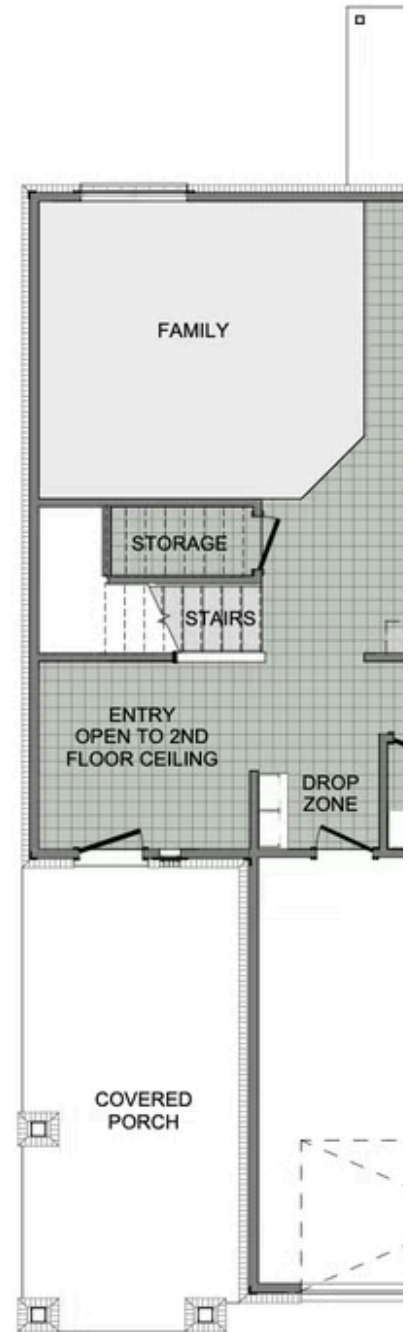

CREEKSIDE

2360 Two Story

Floor Plan

STARTING AT **\$298,000** 🛏️ 4 - 5 🚿 2.5 🚗 2 🏠 2,360 FT²

This floor plan boasts 2360 square feet, 4-5 bedrooms, 2.5 bathrooms. This is one of the most versatile floor plans yet! With an option for a loft or a fifth bedroom, a flex space perfect for that home gym or office you've been needing, and an open concept downstairs, this home will fit any family. Check out the sky-high ceilings in the entry, the drop zone coming in fr...

AMENITIES

SIDEWALKS

RURAL

DEVELOPMENT FINANCING

GREENSPACE

1ST FLOOR

2ND FLOOR - LOFT OPTION

2ND FLOOR - 5 BED OPTION