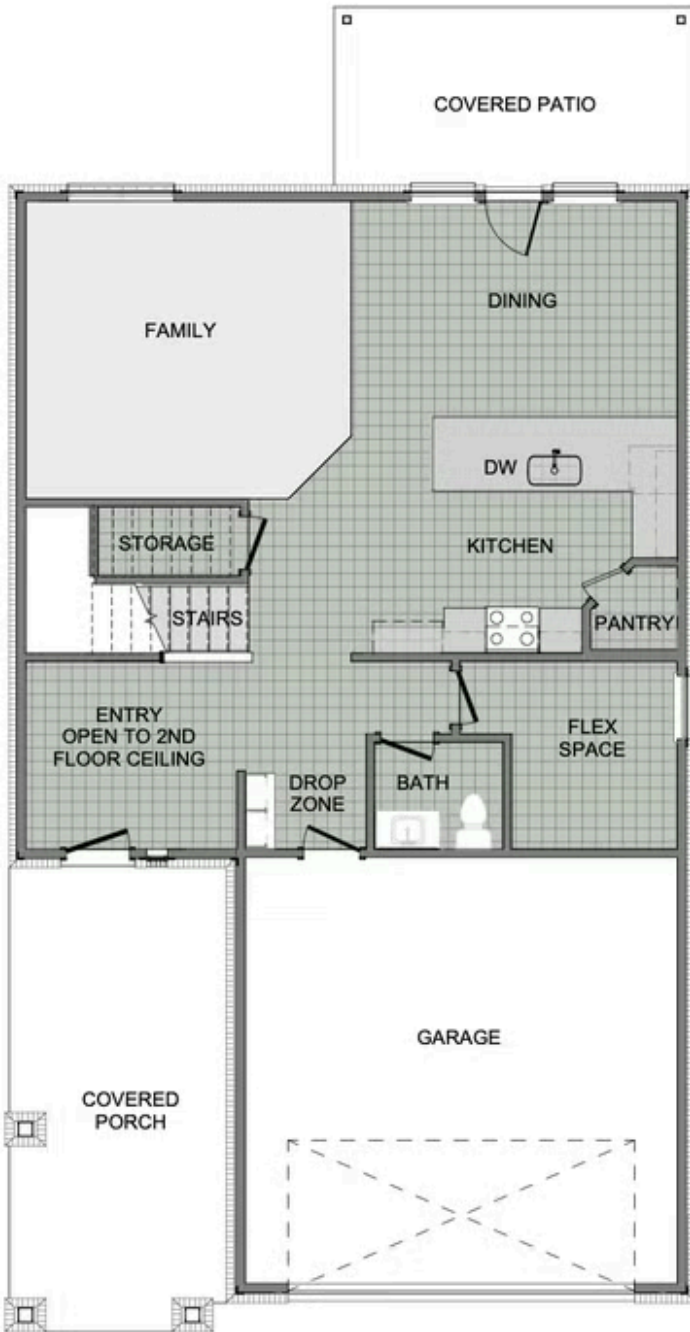

CREEKSIDE

2360 Two Story

Floor Plan

STARTING AT **\$298,000** 🛏️ 4 - 5 🚿 2.5 🚗 2 🏠 2,360 FT²

This floor plan boasts 2360 square feet, 4-5 bedrooms, 2.5 bathrooms. This is one of the most versatile floor plans yet! With an option for a loft or a fifth bedroom, a flex space perfect for that home gym or office you've been needing, and an open concept downstairs, this home will fit any family. Check out the sky-high ceilings in the entry, the drop zone coming in fr...

AMENITIES

SIDEWALKS

RURAL

DEVELOPMENT FINANCING

GREENSPACE

1ST FLOOR

2ND FLOOR - LOFT OPTION

2ND FLOOR - 5 BED OPTION