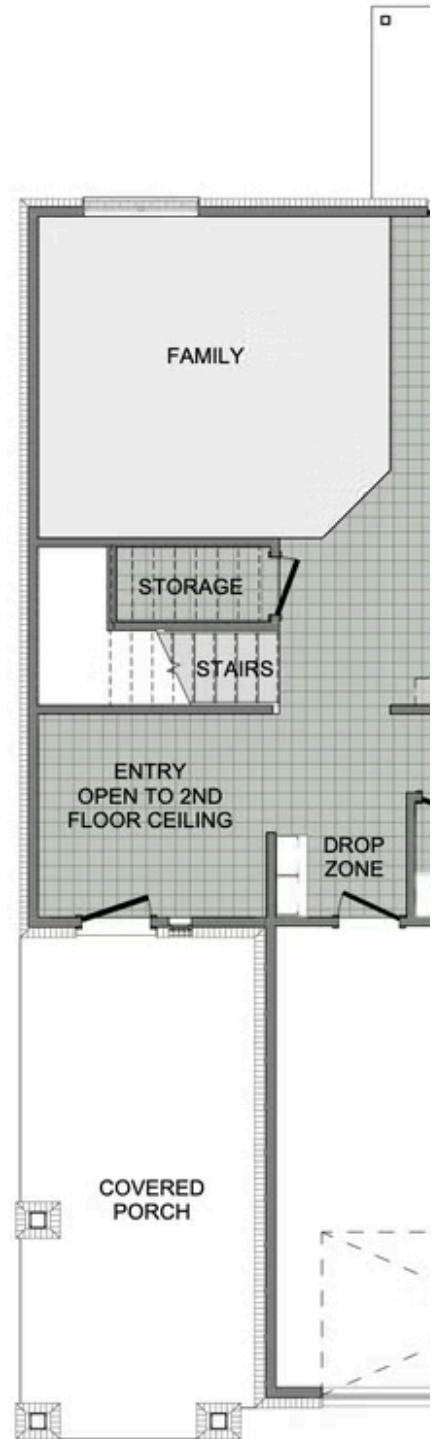

CREEKSIDE

2360 Two Story

Floor Plan

STARTING AT **\$298,000** 🛏️ 4 - 5 🚿 2.5 🚗 2 🏠 2,360 FT²

This floor plan boasts 2360 square feet, 4-5 bedrooms, 2.5 bathrooms. This is one of the most versatile floor plans yet! With an option for a loft or a fifth bedroom, a flex space perfect for that home gym or office you've been needing, and an open concept downstairs, this home will fit any family. Check out the sky-high ceilings in the entry, the drop zone coming in fr...

AMENITIES

SIDEWALKS

RURAL

DEVELOPMENT FINANCING

GREENSPACE

1ST FLOOR

2ND FLOOR - LOFT OPTION

2ND FLOOR - 5 BED OPTION