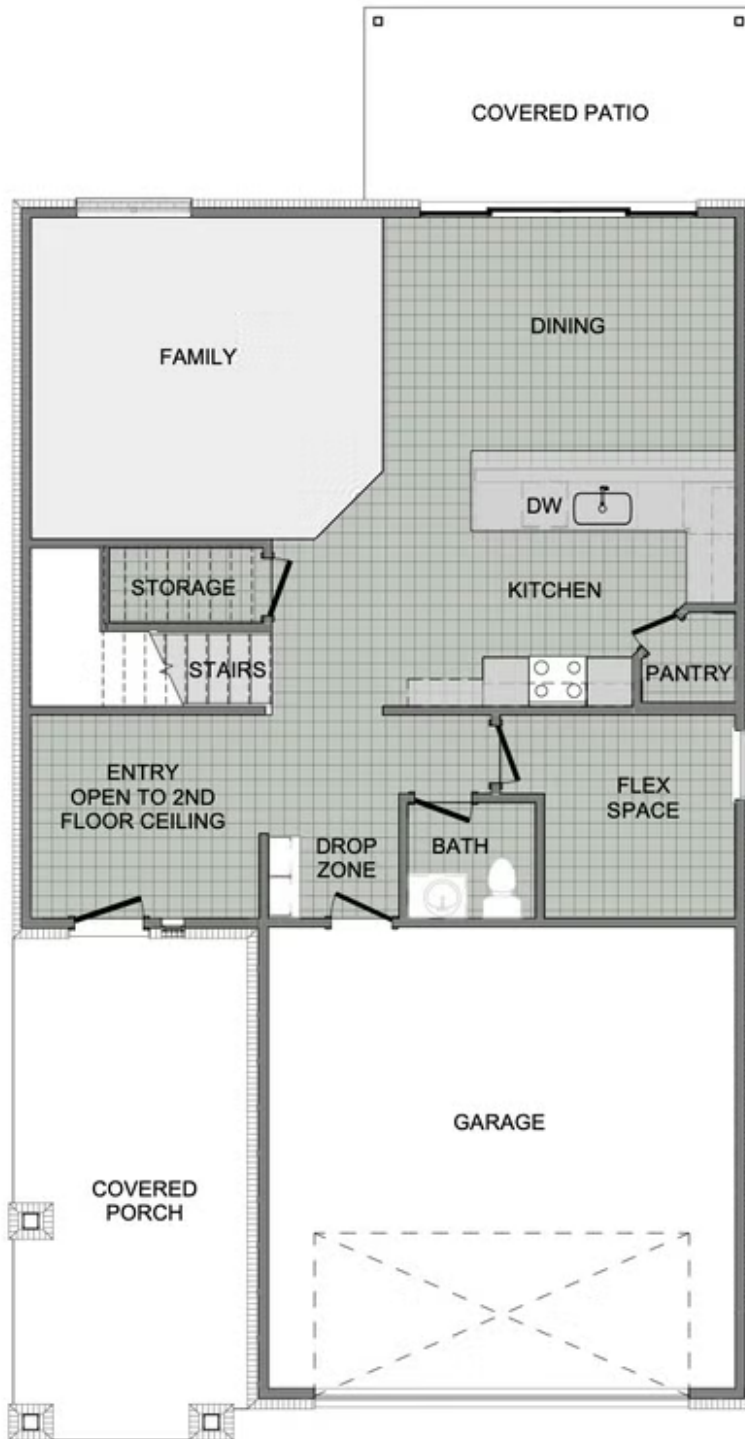

STARTING AT **\$293,000** 🛏️ 4 - 5 🚿 2.5 🚗 2 📏 2,360 FT²

This floor plan boasts 2360 square feet, 4-5 bedrooms, 2.5 bathrooms. This is one of the most versatile floor plans yet! With an option for a loft or a fifth bedroom, a flex space perfect for that home gym or office you've been needing, and an open concept downstairs, this home will fit any family. Check out the sky-high ceilings in the entry, the drop zone coming in fr...

AMENITIES

SIDEWALKS

RURAL
DEVELOPMENT FINANCING
GREENSPACE

1ST FLOOR

2ND FLOOR - LOFT OPTION

2ND FLOOR - 5 BED OPTION