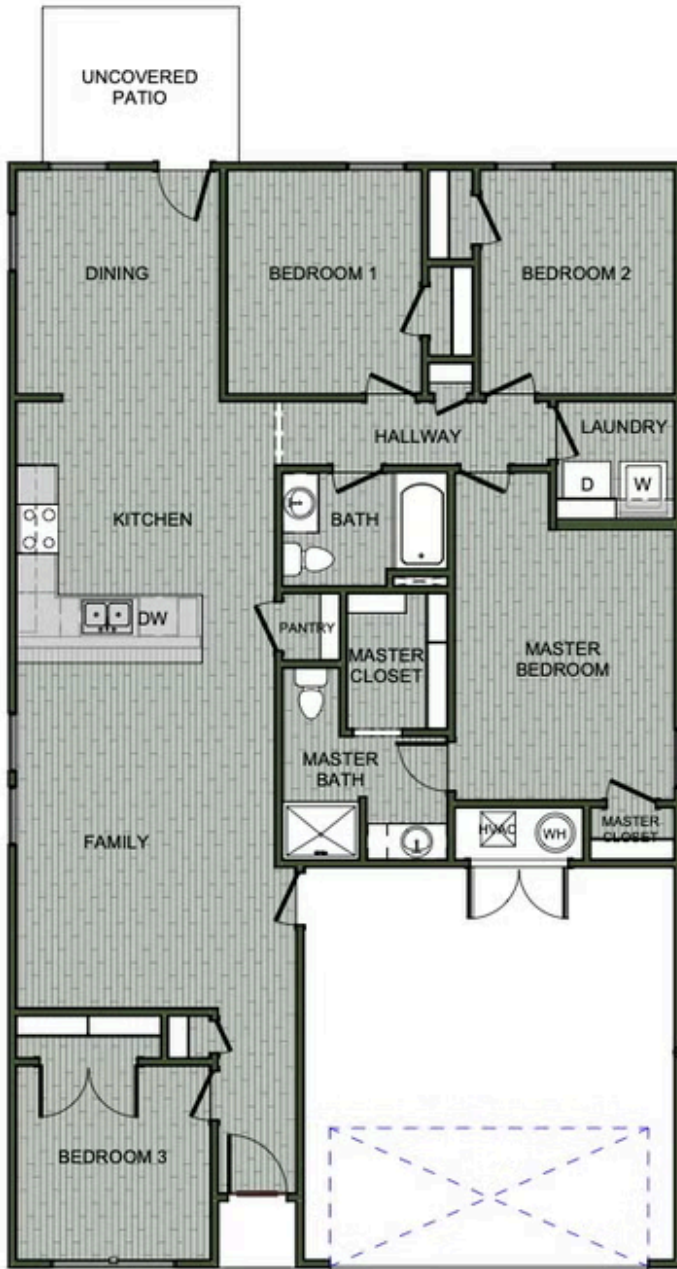

SOUTHWIND TRAIL

207 Eagle Edge Ave.

Duenweg, MO 64841

PRICED AT \$238,375 4 2.0 2 1505 FT²

This 4 bedroom, 2 bathroom, 1505 square feet home is gorgeous and ready to be filled with your family and friends! Natural light streams into the living and kitchen area so you can enjoy a spacious and airy family area with a dedicated dining space. LVP flooring throughout upgrades your home with durability and style. Available space is truly maximized in this home with...

AMENITIES

SIDEWALKS

COMMUNITY
POND

RURAL
DEVELOPMENT FINANCING

GREENSPACE

WALKING
TRAIL

PARK

1505 KP-4