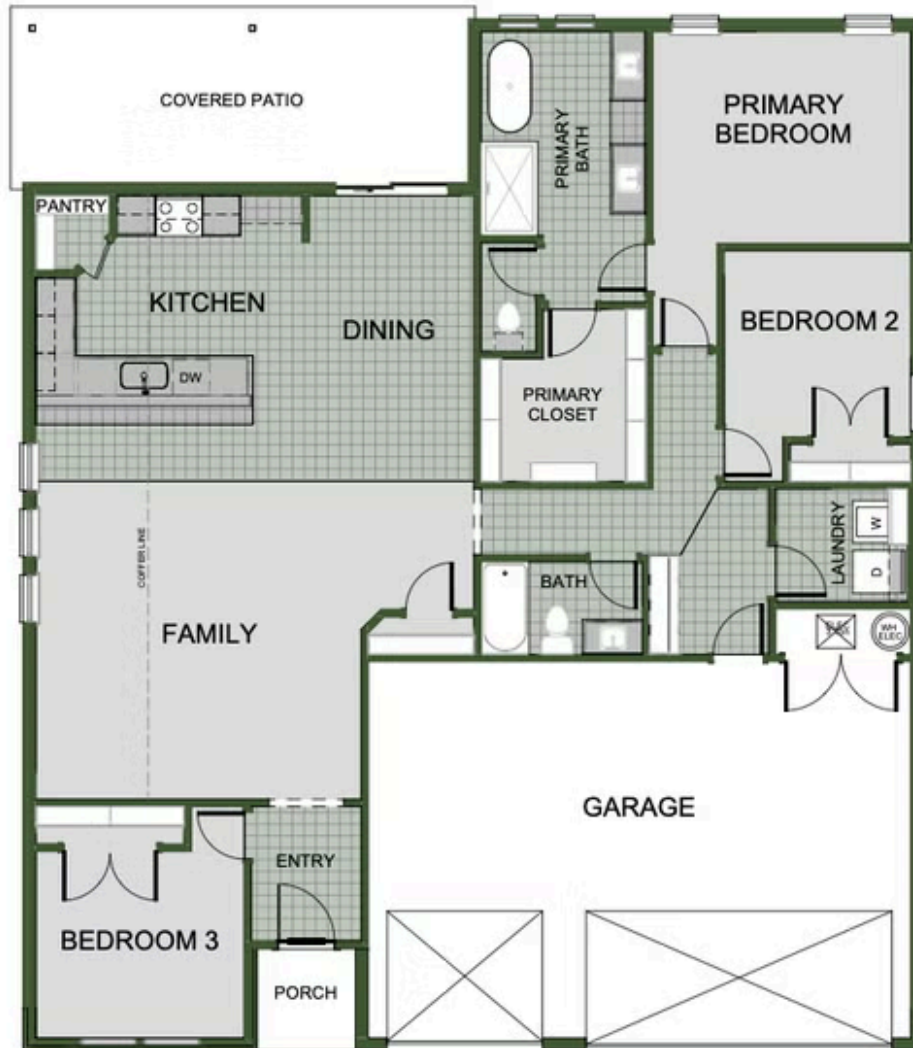

SOUTHWIND TRAIL

418 Sophia Jane Lane.

Duenweg, MO 64841

PRICED AT \$284,258 3 2.0 3 1750 FT<sup>2</sup>

This

## Amenities

Sidewalks  
 Pond  
 Park

Community

Rural Development  
Financing

Greenspace

Walking  
Trail

3 BEDROOM