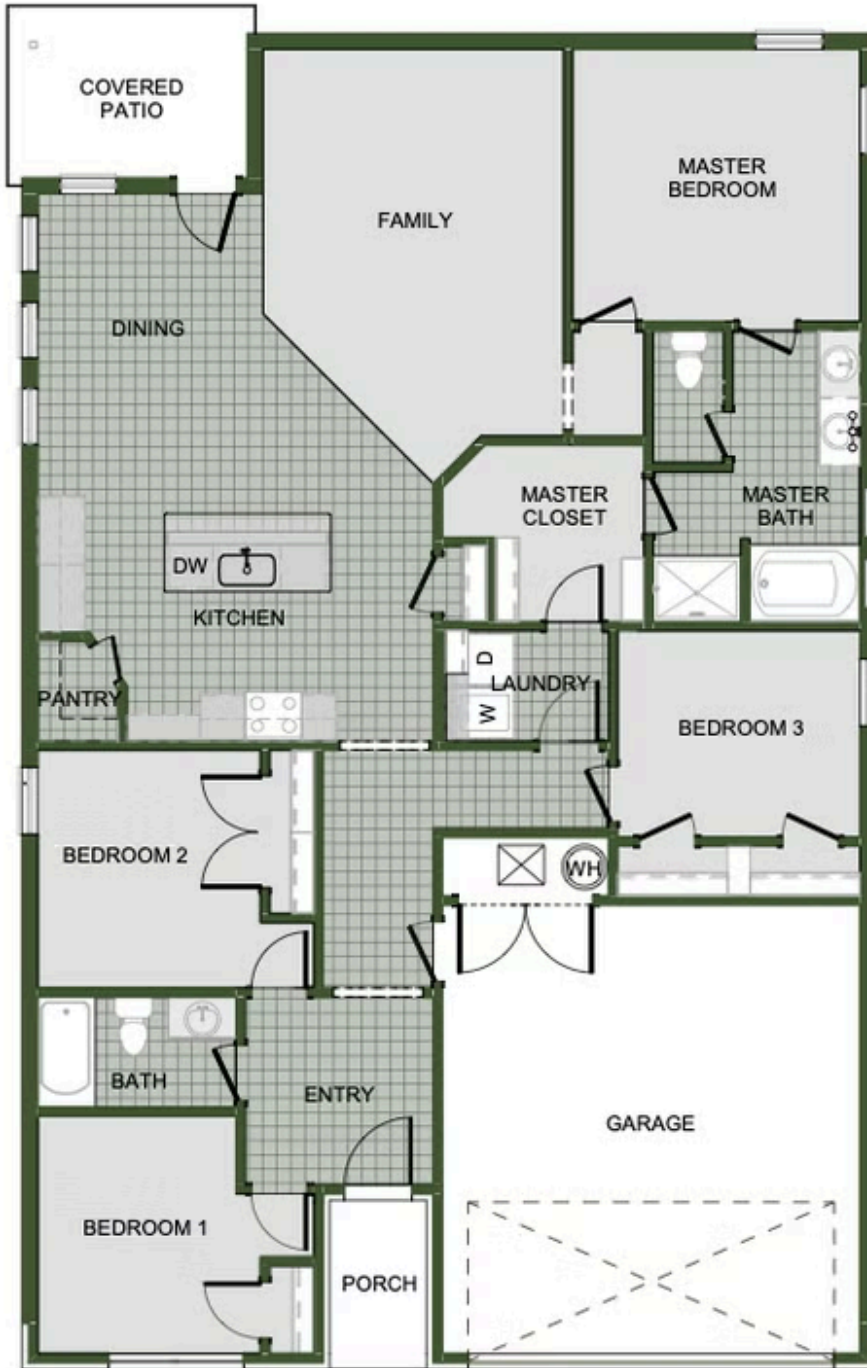

EMERALD GLADES

1602 E. White Oak St.

Joplin, MO 64801

PRICED AT **\$294,464**  4  2.0  2  1729 FT²

This gorgeous 4 bedroom home is ready to be filled with your family and friends! Connect with nature in this floor plan thanks to the cozy covered back patio just off the open concept family, dining, and kitchen area. Available space is truly maximized in this home with a kitchen pantry and dedicated laundry space, just off the oversized primary suite closet.

1729-4