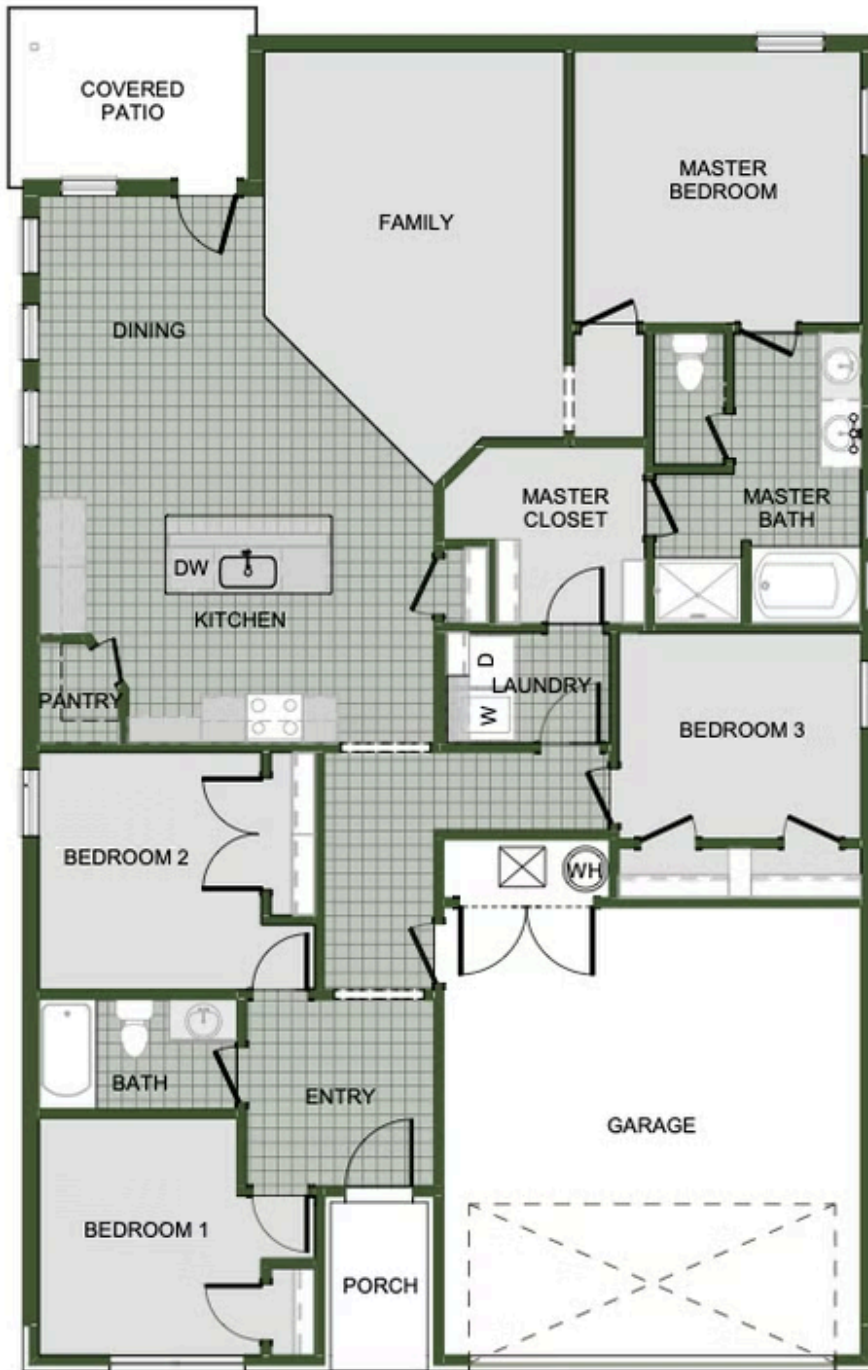

EMERALD GLADES

1602 E. White Oak St.

Joplin, MO 64801

PRICED AT **\$294,464**  4  2.0  2  1729 FT<sup>2</sup>

This gorgeous 4 bedroom home is ready to be filled with your family and friends! Connect with nature in this floor plan thanks to the cozy covered back patio just off the open concept family, dining, and kitchen area. Available space is truly maximized in this home with a kitchen pantry and dedicated laundry space, just off the oversized primary suite closet.

1729-4