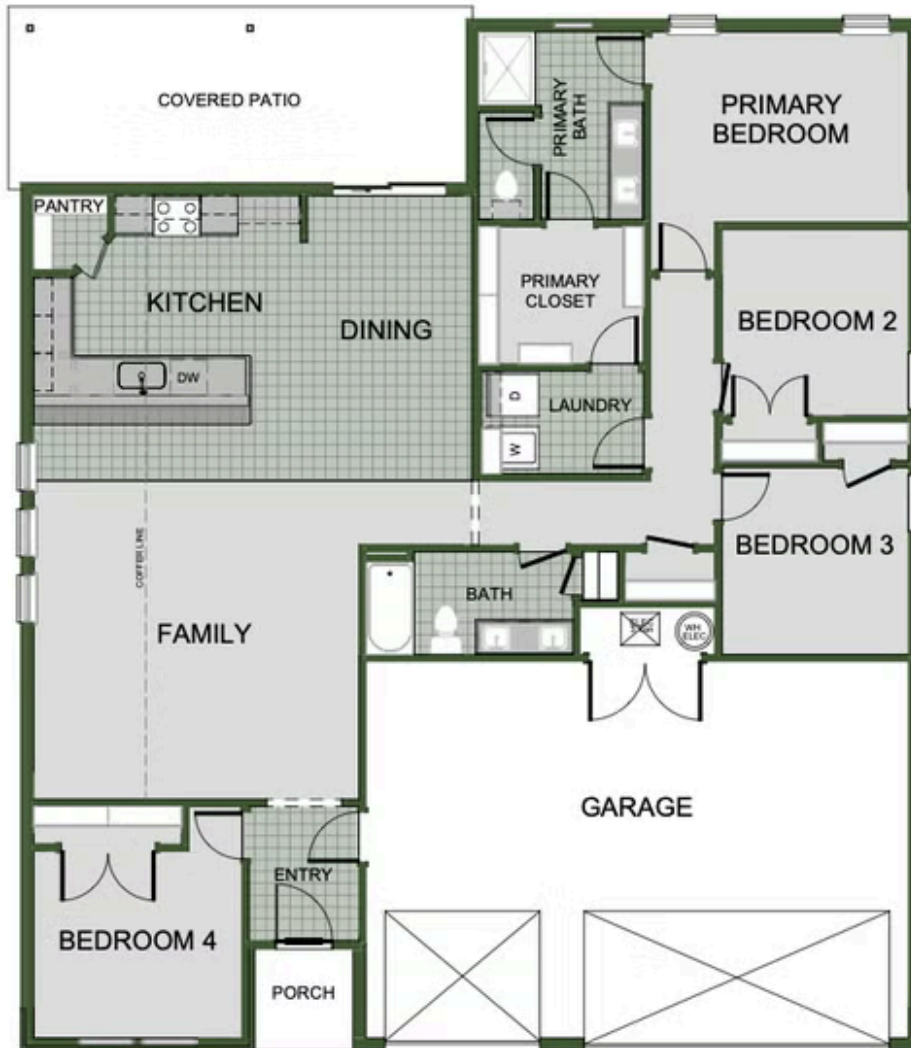

EMERALD GLADES
1750-4 3-Car
Floor Plan

STARTING AT **\$291,000**  4  2  3  1,750 FT²

We're thrilled to introduce the stunning 1750-4 3-Car Series, a versatile and luxurious 3-4 bedroom, 2-bathroom home that perfectly blends elegance and functionality. Spanning 1750 square feet, this home features impressive 10-foot ceilings in the entryway, kitchen, living area, and primary bedroom, creating an airy and spacious ambiance throughout.

Step inside...

4TH BEDROOM