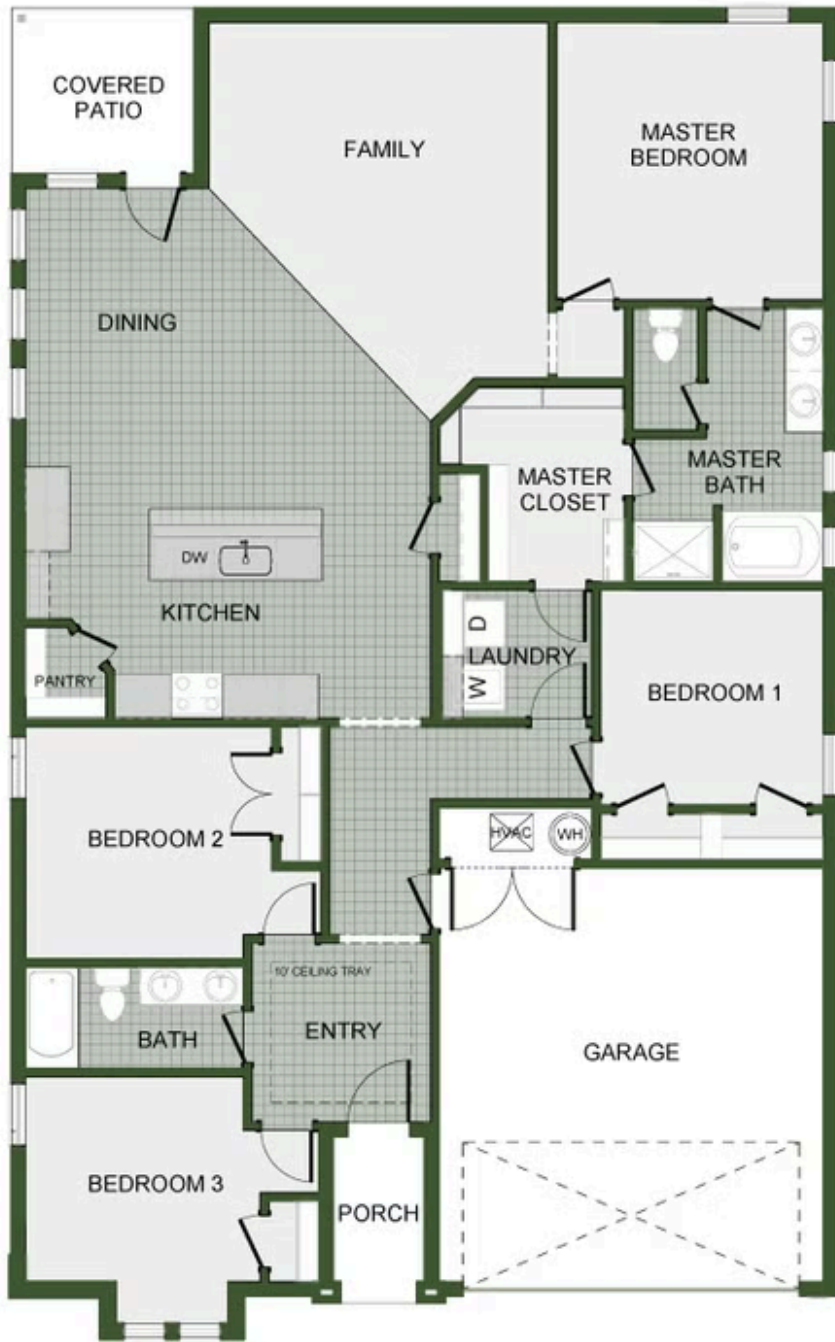

EMERALD GLADES

1950-4

Floor Plan

STARTING AT **\$300,000**  4  2  2  1,950 FT<sup>2</sup>

This 1950 square foot 4 bedroom, 2 bathroom home features a spacious and open floor plan. The main living area includes a large living room that flows seamlessly into a modern kitchen and dining area, creating the perfect space for entertaining guests. The home includes four bedrooms and two full bathrooms. With its thoughtful design and practical amenities, this home i...

1950-4