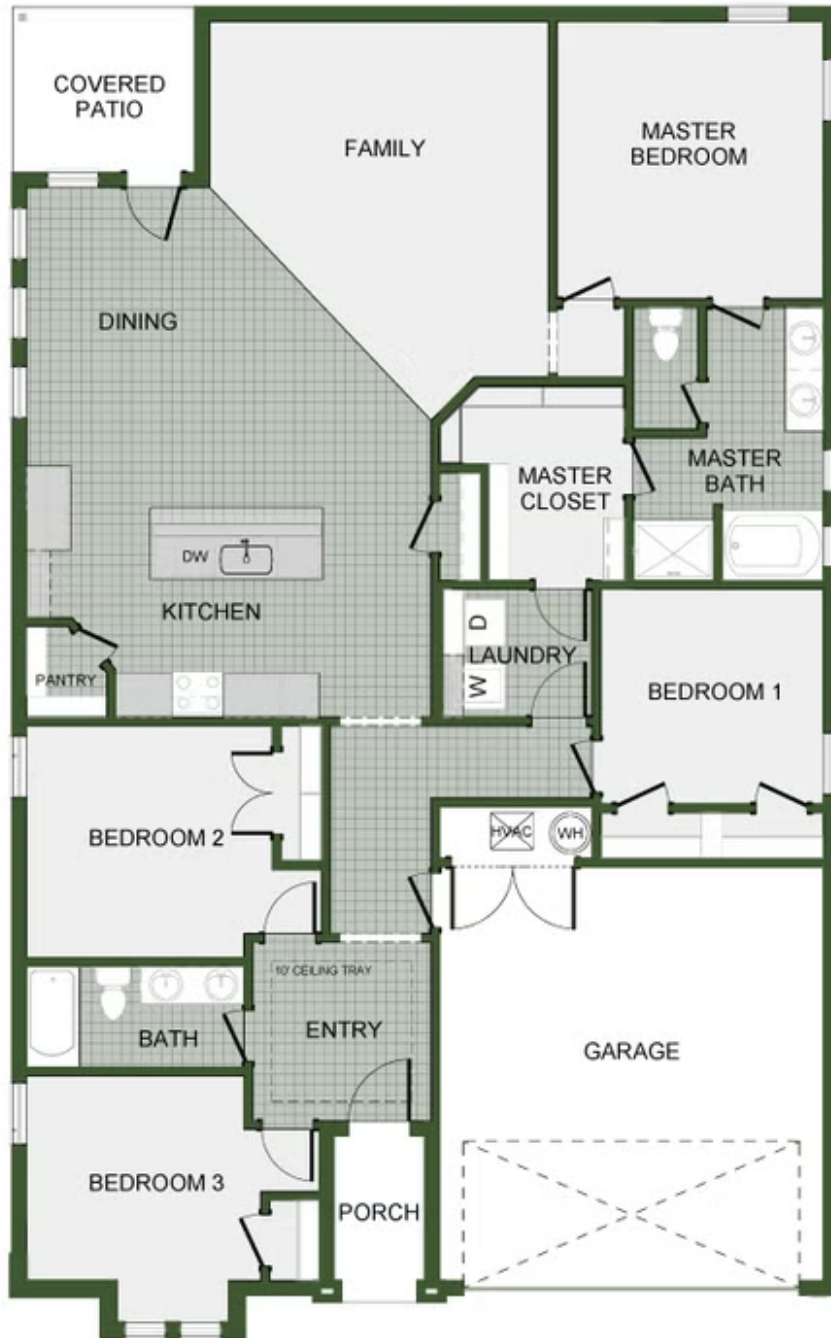

STARTING AT \$295,000  4  2  2  1,950 FT²

This 1950 square foot 4 bedroom, 2 bathroom home features a spacious and open floor plan. The main living area includes a large living room that flows seamlessly into a modern kitchen and dining area, creating the perfect space for entertaining guests. The home includes four bedrooms and two full bathrooms. With its thoughtful design and practical amenities, this home i...

1950-4