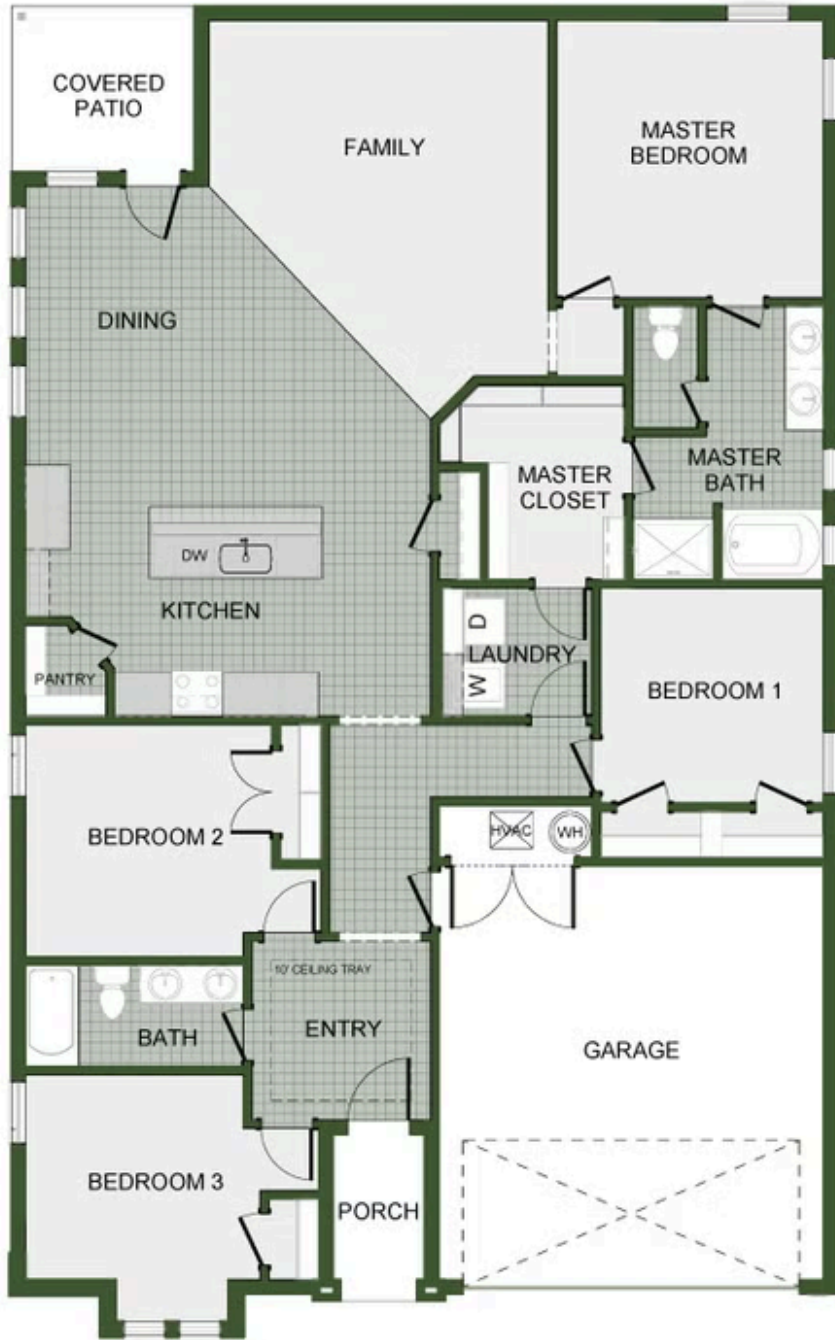

EMERALD GLADES

1607 E. White Oak St.

Joplin, MO 64801

PRICED AT \$328,772  4  2.0  2  1950 FT²

This 1950 square foot home features a spacious and open floor plan. The main living area includes a large living room that flows seamlessly into a modern kitchen and dining area, creating the perfect space for entertaining guests. The home includes four bedrooms and two full bathrooms. With its thoughtful design and practical amenities, this home is perfect for those se...

1950-4