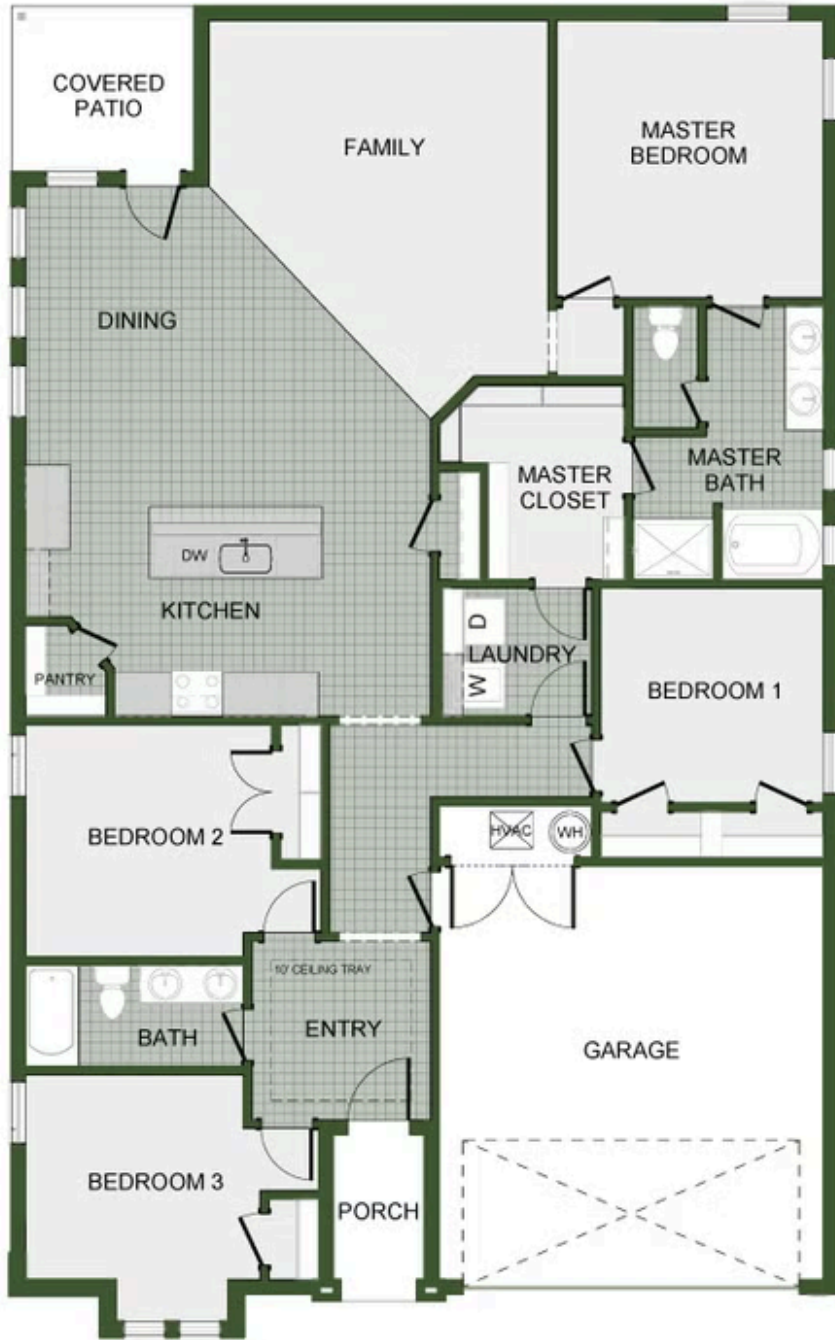

EMERALD GLADES

1607 E. White Oak St.

Joplin, MO 64801

PRICED AT **\$325,404**  4  2.0  2  1950 FT<sup>2</sup>

This 1950 square foot home features a spacious and open floor plan. The main living area includes a large living room that flows seamlessly into a modern kitchen and dining area, creating the perfect space for entertaining guests. The home includes four bedrooms and two full bathrooms. With its thoughtful design and practical amenities, this home is perfect for those se...

1950-4