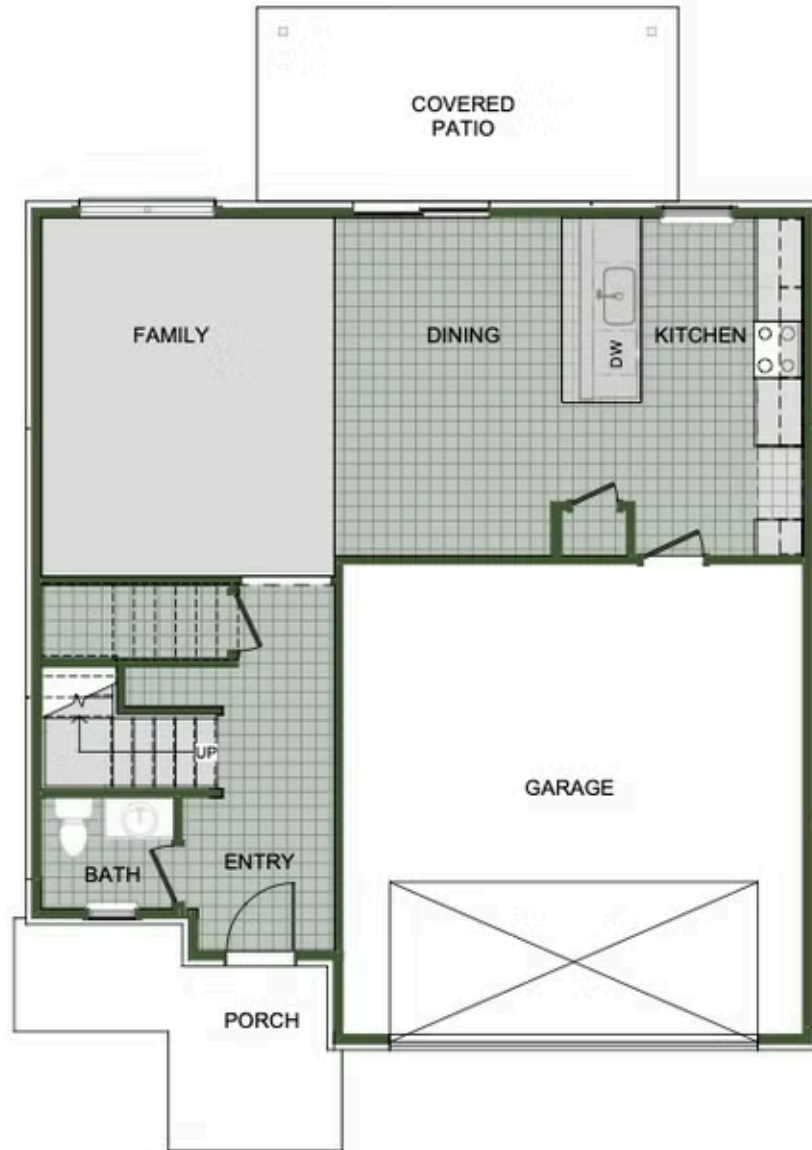

EMERALD GLADES

2000 Two Story

Floor Plan

STARTING AT **\$316,000**  3 - 4  2.5 - 3  2  2,000 FT²

Introducing our 2000 Two Story this 3 - 4 bedroom, 2.5 to 3.5 bathroom with 1979 square foot home is the epitome of versatility for your family's needs! This floor plan offers an open-concept layout on the ground floor, with options for an upstairs loft, a fourth bedroom, or even a bedroom en-suite. Discover a home that adapts to your lifestyle with the 2000 Two Story –...

FIRST FLOOR

LOFT OPTION

4 BEDROOM EN-SUITE OPTION

4 BEDROOM OPTION