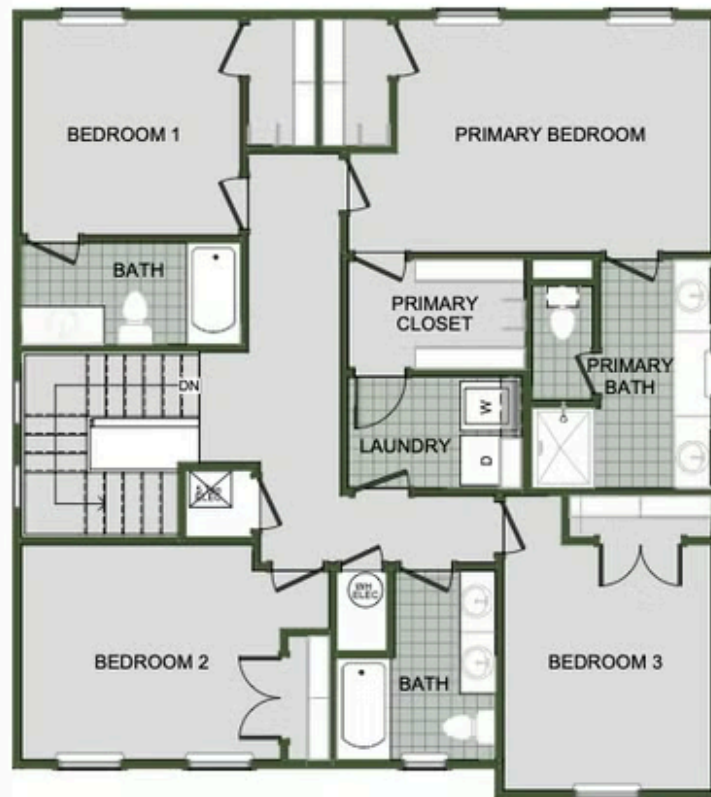

EMERALD GLADES

2000 Two Story

Floor Plan

STARTING AT **\$320,000**  3 - 4  2.5 - 3  2  2,000 FT²

Introducing our 2000 Two Story this 3 - 4 bedroom, 2.5 to 3.5 bathroom with 1979 square foot home is the epitome of versatility for your family's needs! This floor plan offers an open-concept layout on the ground floor, with options for an upstairs loft, a fourth bedroom, or even a bedroom en-suite. Discover a home that adapts to your lifestyle with the 2000 Two Story –...

FIRST FLOOR

LOFT OPTION

4 BEDROOM EN-SUITE OPTION

4 BEDROOM OPTION