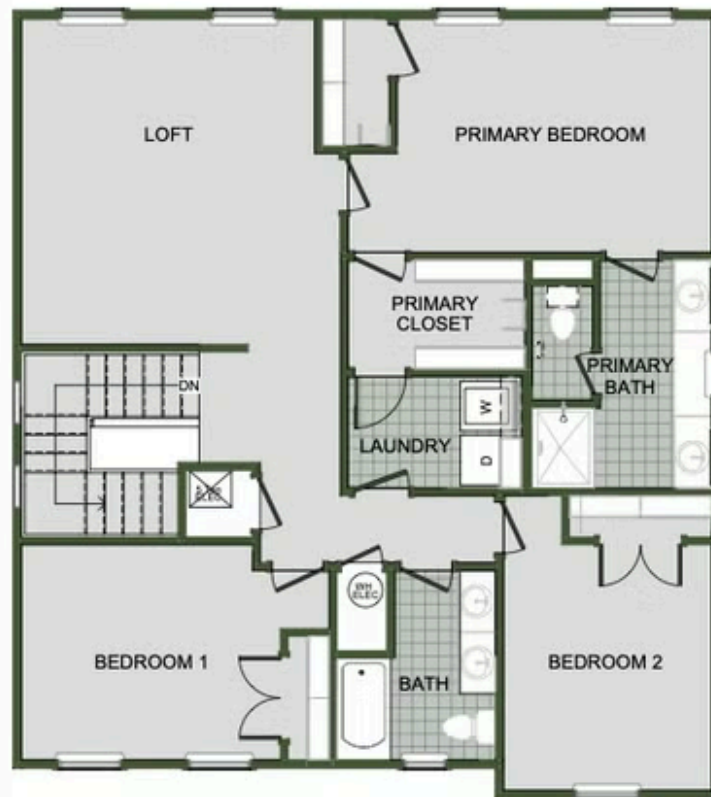

# 2000 Two Story

Floor Plan

STARTING AT **\$324,000**  3 - 4  2.5 - 3  2  2,000 FT<sup>2</sup>

Introducing our 2000 Two Story this 3 - 4 bedroom, 2.5 to 3.5 bathroom with 1979 square foot home is the epitome of versatility for your family's needs! This floor plan offers an open-concept layout on the ground floor, with options for an upstairs loft, a fourth bedroom, or even a bedroom en-suite. Discover a home that adapts to your lifestyle with the 2000 Two Story –...

FIRST FLOOR

LOFT OPTION

4 BEDROOM EN-SUITE OPTION

4 BEDROOM OPTION