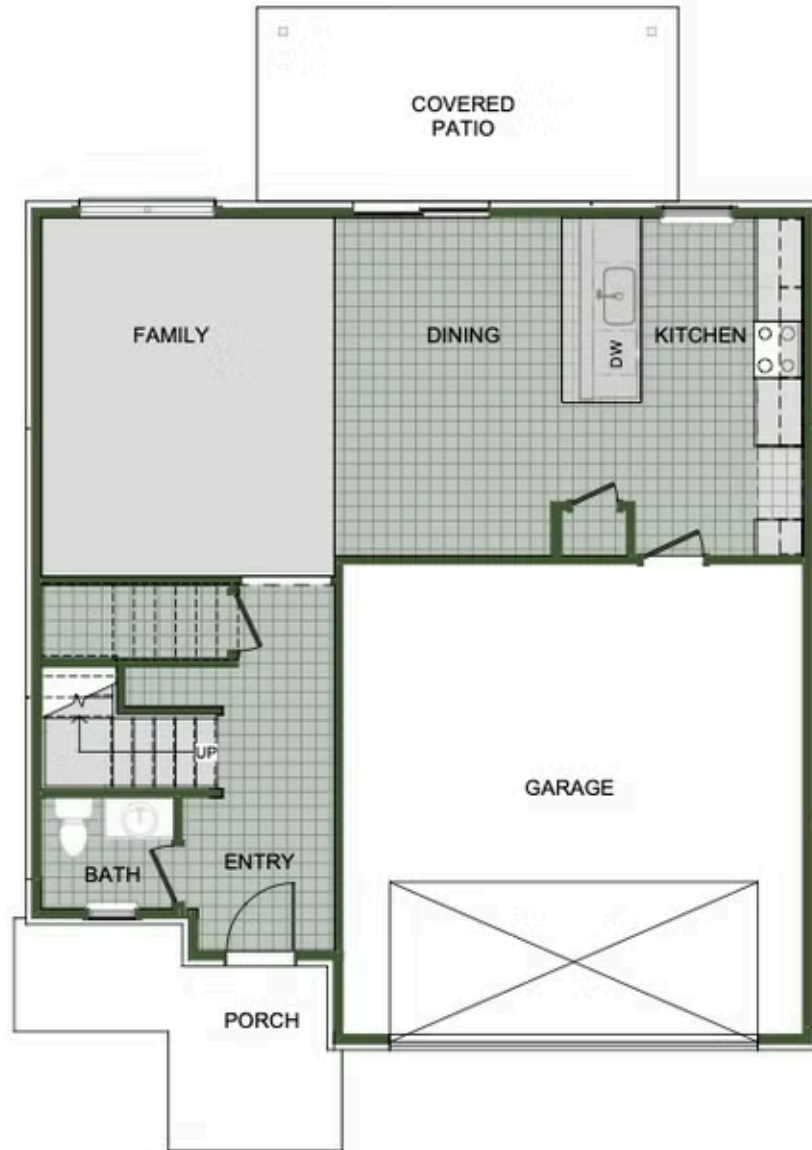

# 2000 Two Story

Floor Plan

STARTING AT **\$324,000**  3 - 4  2.5 - 3  2  2,000 FT<sup>2</sup>

Introducing our 2000 Two Story this 3 - 4 bedroom, 2.5 to 3.5 bathroom with 1979 square foot home is the epitome of versatility for your family's needs! This floor plan offers an open-concept layout on the ground floor, with options for an upstairs loft, a fourth bedroom, or even a bedroom en-suite. Discover a home that adapts to your lifestyle with the 2000 Two Story –...

FIRST FLOOR

LOFT OPTION

4 BEDROOM EN-SUITE OPTION

4 BEDROOM OPTION