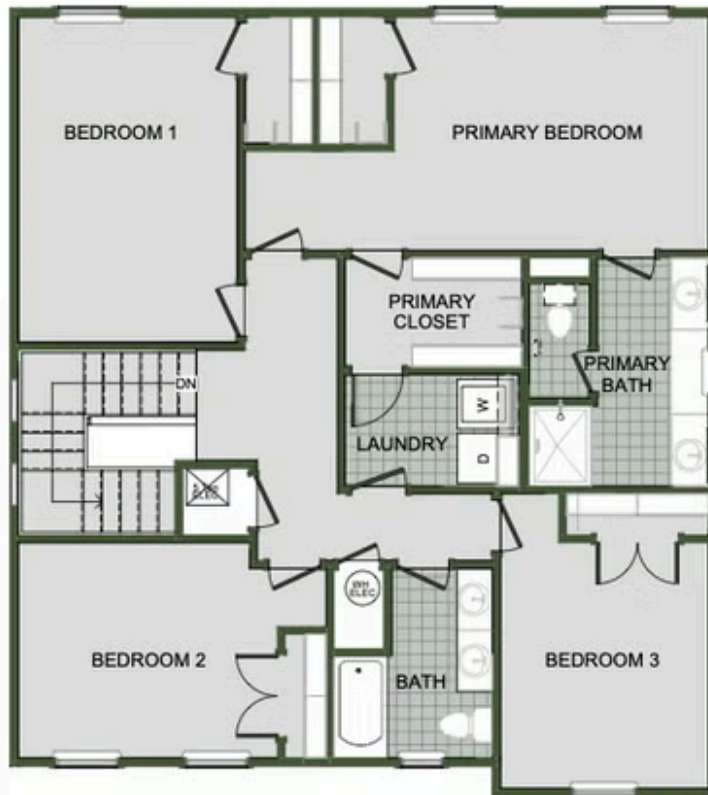

# 2000 Two Story

Floor Plan

STARTING AT **\$324,000**  3 - 4  2.5 - 3  2  2,000 FT<sup>2</sup>

Introducing our 2000 Two Story this 3 - 4 bedroom, 2.5 to 3.5 bathroom with 1979 square foot home is the epitome of versatility for your family's needs! This floor plan offers an open-concept layout on the ground floor, with options for an upstairs loft, a fourth bedroom, or even a bedroom en-suite. Discover a home that adapts to your lifestyle with the 2000 Two Story –...

FIRST FLOOR

LOFT OPTION

4 BEDROOM EN-SUITE OPTION

4 BEDROOM OPTION