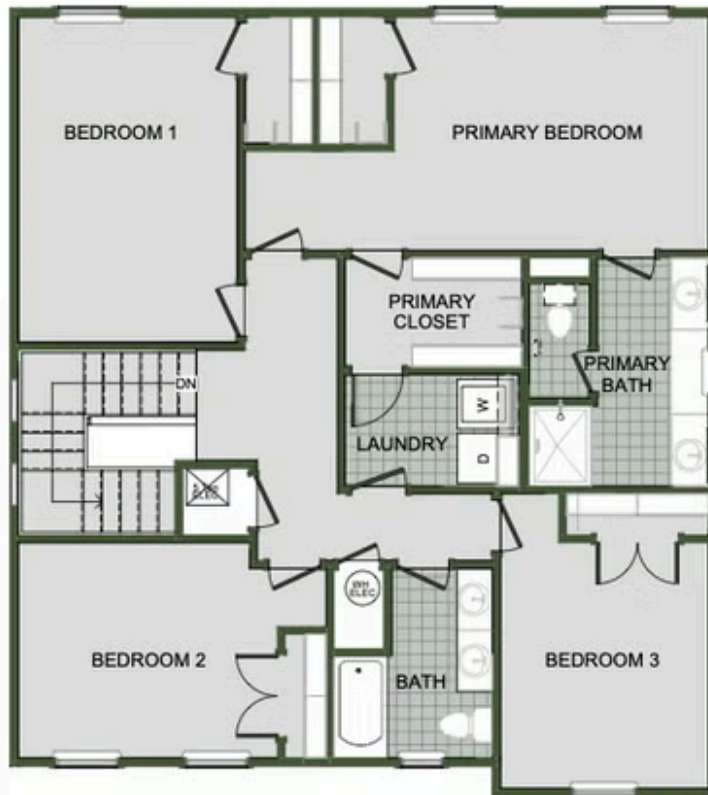

EMERALD GLADES

2000 Two Story

Floor Plan

STARTING AT **\$320,000**  3 - 4  2.5 - 3  2  2,000 FT²

Introducing our 2000 Two Story this 3 - 4 bedroom, 2.5 to 3.5 bathroom with 1979 square foot home is the epitome of versatility for your family's needs! This floor plan offers an open-concept layout on the ground floor, with options for an upstairs loft, a fourth bedroom, or even a bedroom en-suite. Discover a home that adapts to your lifestyle with the 2000 Two Story –...

FIRST FLOOR

LOFT OPTION

4 BEDROOM EN-SUITE OPTION

4 BEDROOM OPTION