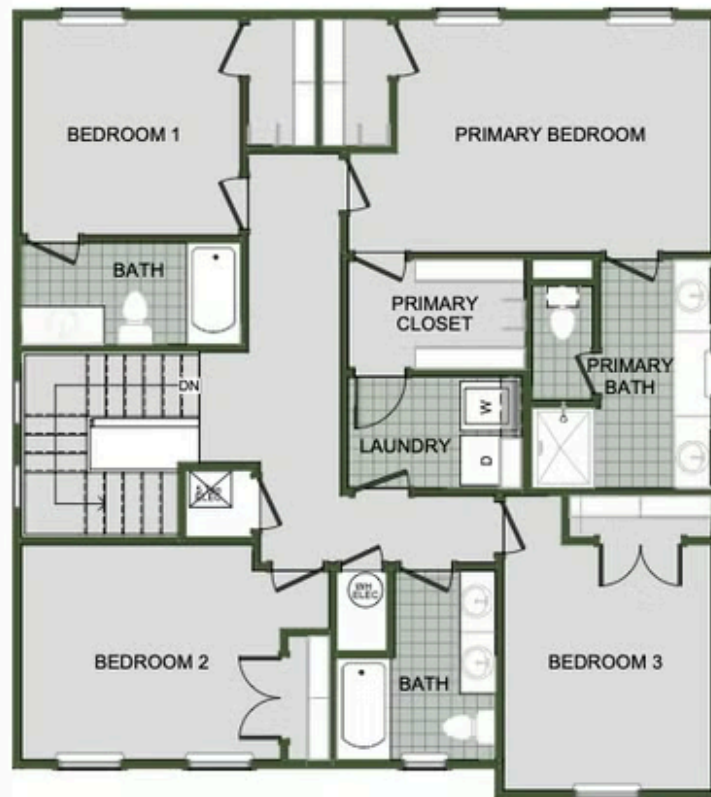

EMERALD GLADES

2000 Two Story

Floor Plan

STARTING AT **\$316,000**  3 - 4  2.5 - 3  2  2,000 FT²

Introducing our 2000 Two Story this 3 - 4 bedroom, 2.5 to 3.5 bathroom with 1979 square foot home is the epitome of versatility for your family's needs! This floor plan offers an open-concept layout on the ground floor, with options for an upstairs loft, a fourth bedroom, or even a bedroom en-suite. Discover a home that adapts to your lifestyle with the 2000 Two Story –...

FIRST FLOOR

LOFT OPTION

4 BEDROOM EN-SUITE OPTION

4 BEDROOM OPTION