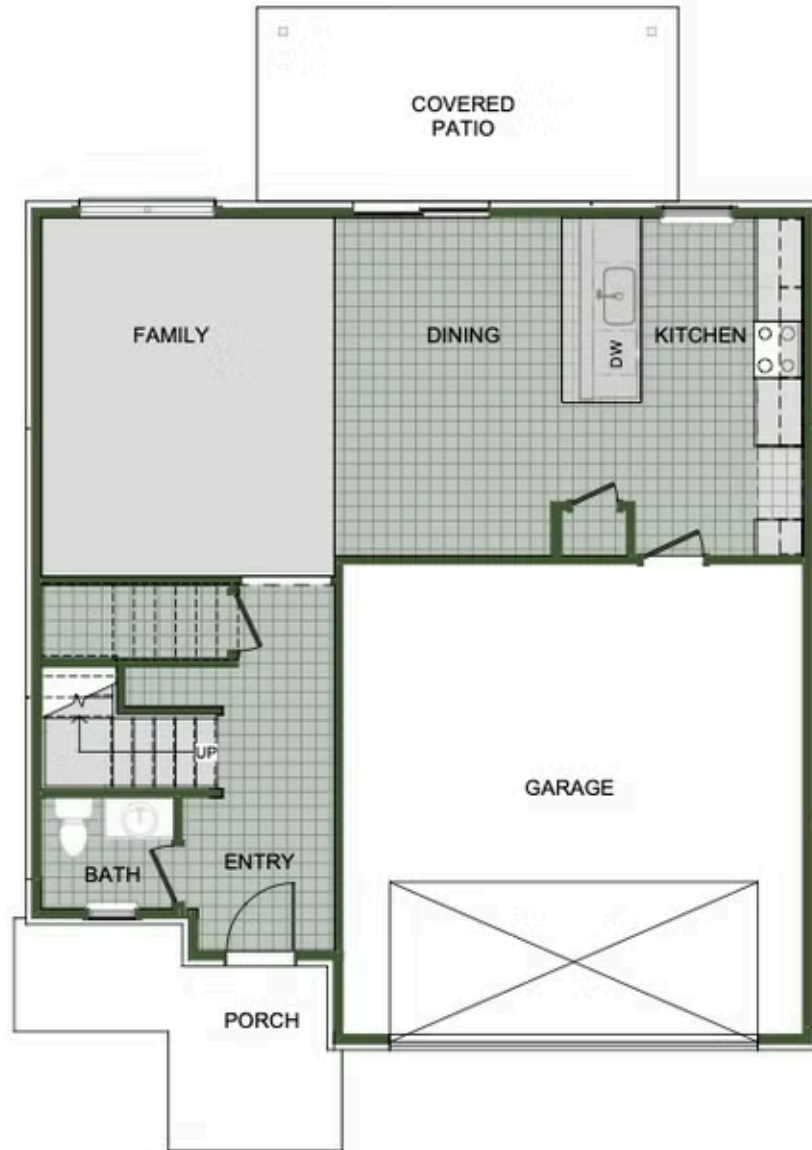

EMERALD GLADES

2000 Two Story

Floor Plan

STARTING AT **\$320,000**  3 - 4  2.5 - 3  2  2,000 FT²

Introducing our 2000 Two Story this 3 - 4 bedroom, 2.5 to 3.5 bathroom with 1979 square foot home is the epitome of versatility for your family's needs! This floor plan offers an open-concept layout on the ground floor, with options for an upstairs loft, a fourth bedroom, or even a bedroom en-suite. Discover a home that adapts to your lifestyle with the 2000 Two Story –...

FIRST FLOOR

LOFT OPTION

4 BEDROOM EN-SUITE OPTION

4 BEDROOM OPTION