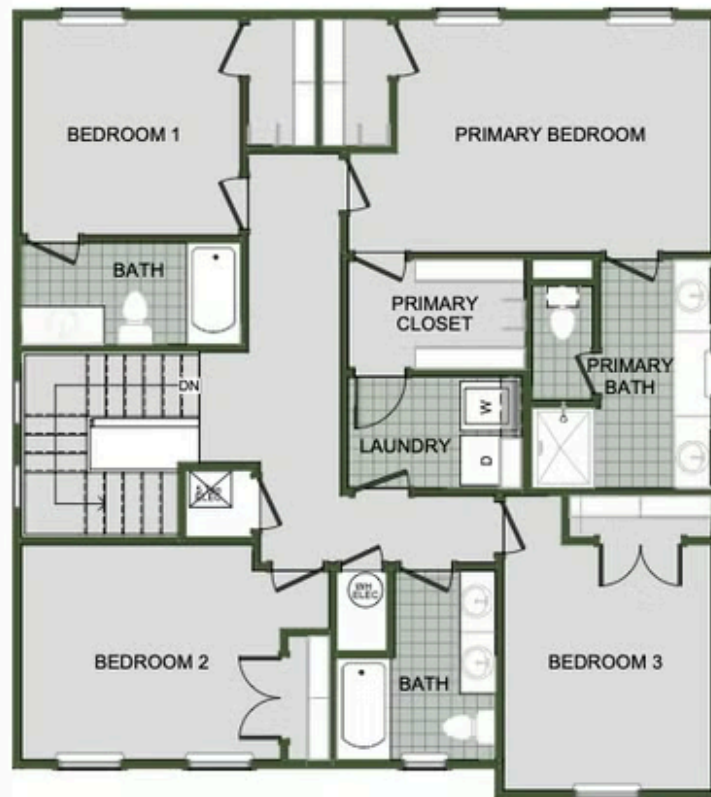

# 2000 Two Story

Floor Plan

STARTING AT **\$324,000**  3 - 4  2.5 - 3  2  2,000 FT<sup>2</sup>

Introducing our 2000 Two Story this 3 - 4 bedroom, 2.5 to 3.5 bathroom with 1979 square foot home is the epitome of versatility for your family's needs! This floor plan offers an open-concept layout on the ground floor, with options for an upstairs loft, a fourth bedroom, or even a bedroom en-suite. Discover a home that adapts to your lifestyle with the 2000 Two Story –...

FIRST FLOOR

LOFT OPTION

4 BEDROOM EN-SUITE OPTION

4 BEDROOM OPTION