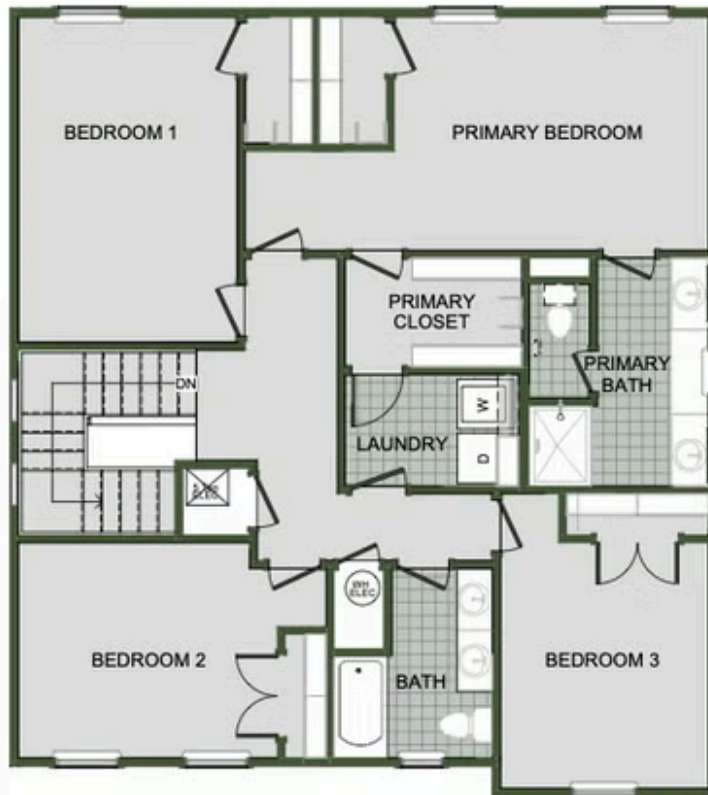

EMERALD GLADES

2000 Two Story

Floor Plan

STARTING AT **\$316,000**  3 - 4  2.5 - 3  2  2,000 FT²

Introducing our 2000 Two Story this 3 - 4 bedroom, 2.5 to 3.5 bathroom with 1979 square foot home is the epitome of versatility for your family's needs! This floor plan offers an open-concept layout on the ground floor, with options for an upstairs loft, a fourth bedroom, or even a bedroom en-suite. Discover a home that adapts to your lifestyle with the 2000 Two Story –...

FIRST FLOOR

LOFT OPTION

4 BEDROOM EN-SUITE OPTION

4 BEDROOM OPTION