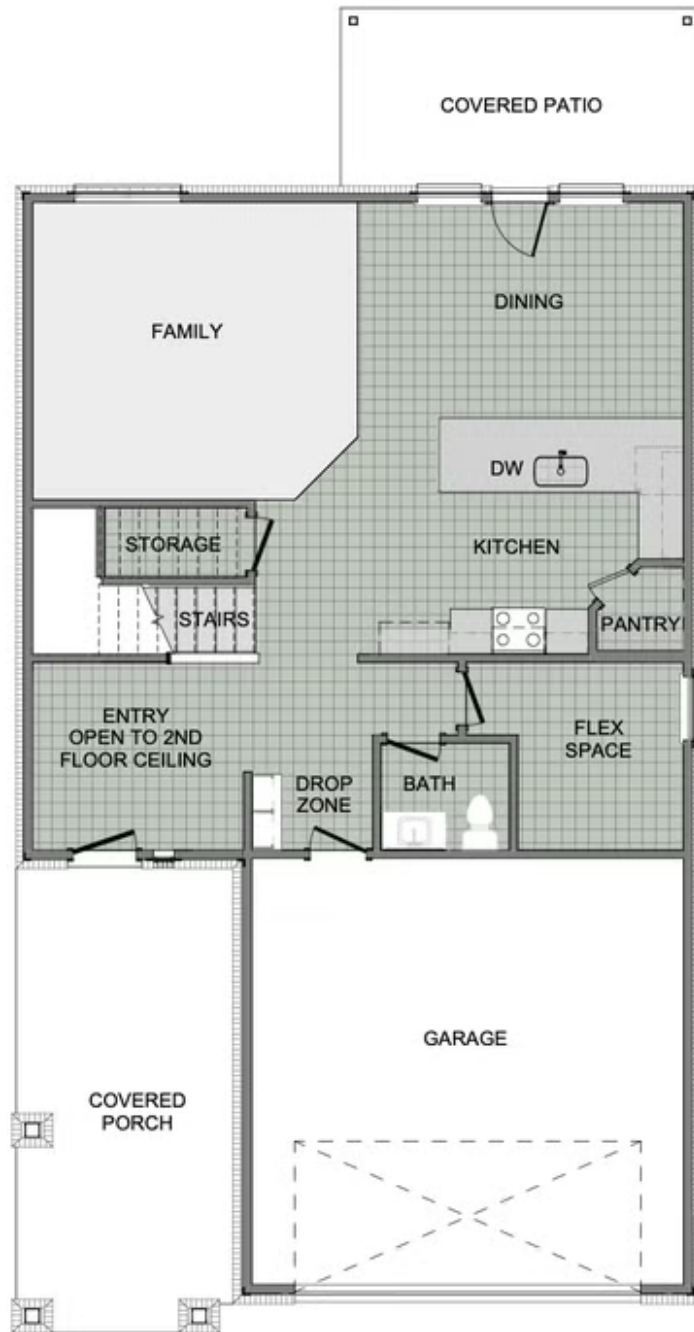

STARTING AT **\$335,000** 🛏️ 4 - 5 🚿 2.5 🚗 2 📏 2,360 FT²

This floor plan boasts 2360 square feet, 4-5 bedrooms, 2.5 bathrooms. This is one of the most versatile floor plans yet! With an option for a loft or a fifth bedroom, a flex space perfect for that home gym or office you've been needing, and an open concept downstairs, this home will fit any family. Check out the sky-high ceilings in the entry, the drop zone coming in fr...

1ST FLOOR

2ND FLOOR - LOFT OPTION

2ND FLOOR - 5 BED OPTION