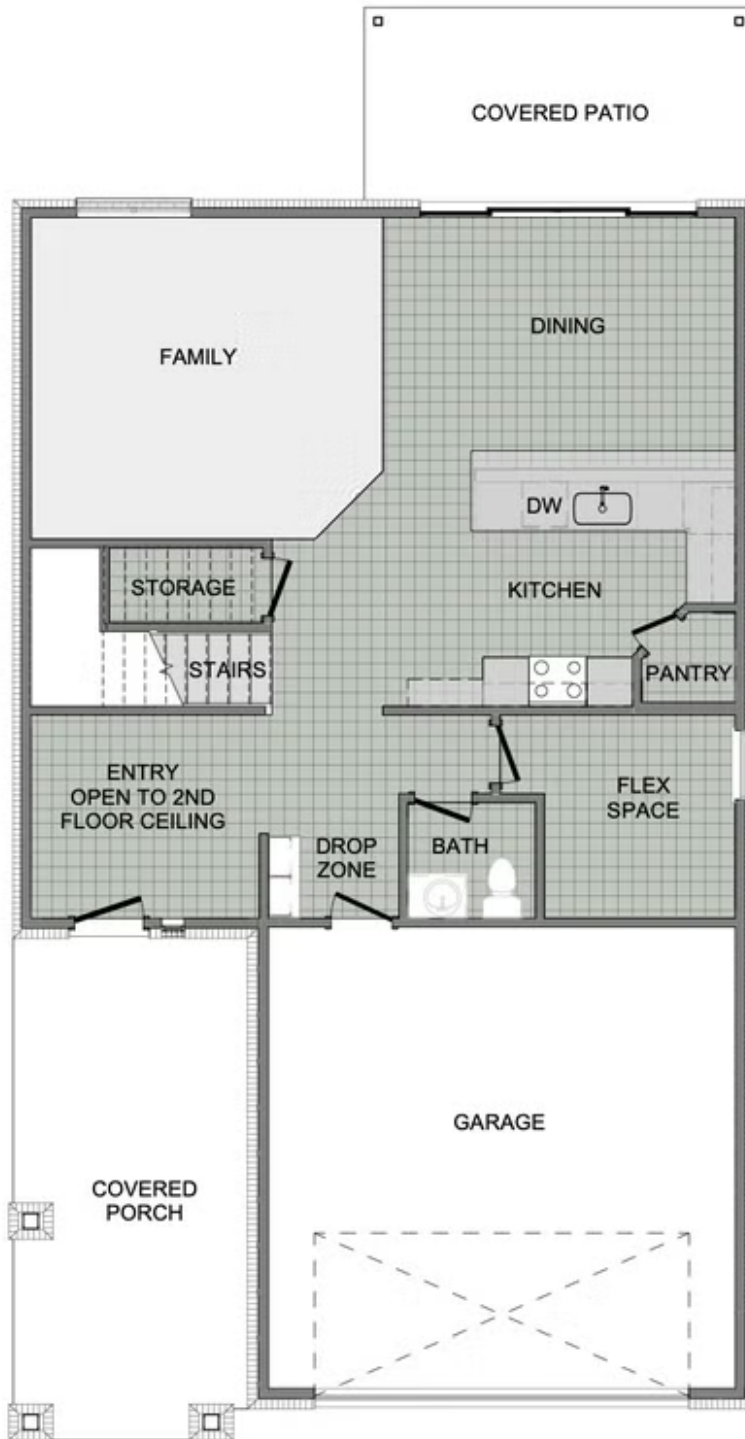

STARTING AT **\$335,000** 🛏️ 4 - 5 🚿 2.5 🚗 2 📏 2,360 FT²

This floor plan boasts 2360 square feet, 4-5 bedrooms, 2.5 bathrooms. This is one of the most versatile floor plans yet! With an option for a loft or a fifth bedroom, a flex space perfect for that home gym or office you've been needing, and an open concept downstairs, this home will fit any family. Check out the sky-high ceilings in the entry, the drop zone coming in fr...

1ST FLOOR

2ND FLOOR - LOFT OPTION

2ND FLOOR - 5 BED OPTION