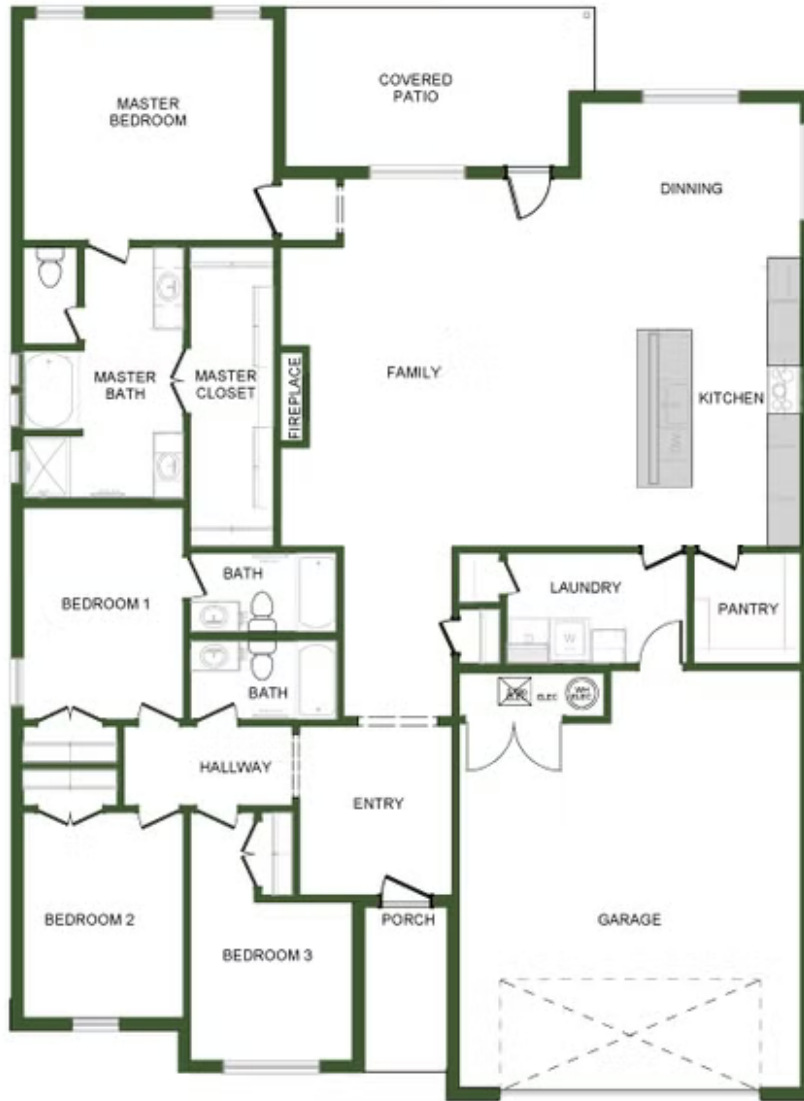

STARTING AT **\$350,000** 🛏️ 4 🚿 3 🚗 2 📏 2,410 FT²

The 2410 series is a 4 bed, 3 bath, 2410 square feet home with a large family, dining, and kitchen area with a bar-style counter ideal for hosting guests. An open design layout creates a welcoming space for family time. The large primary suite offers a spacious walk-in closet, double bathroom vanities, and a separate tub and shower.

2410