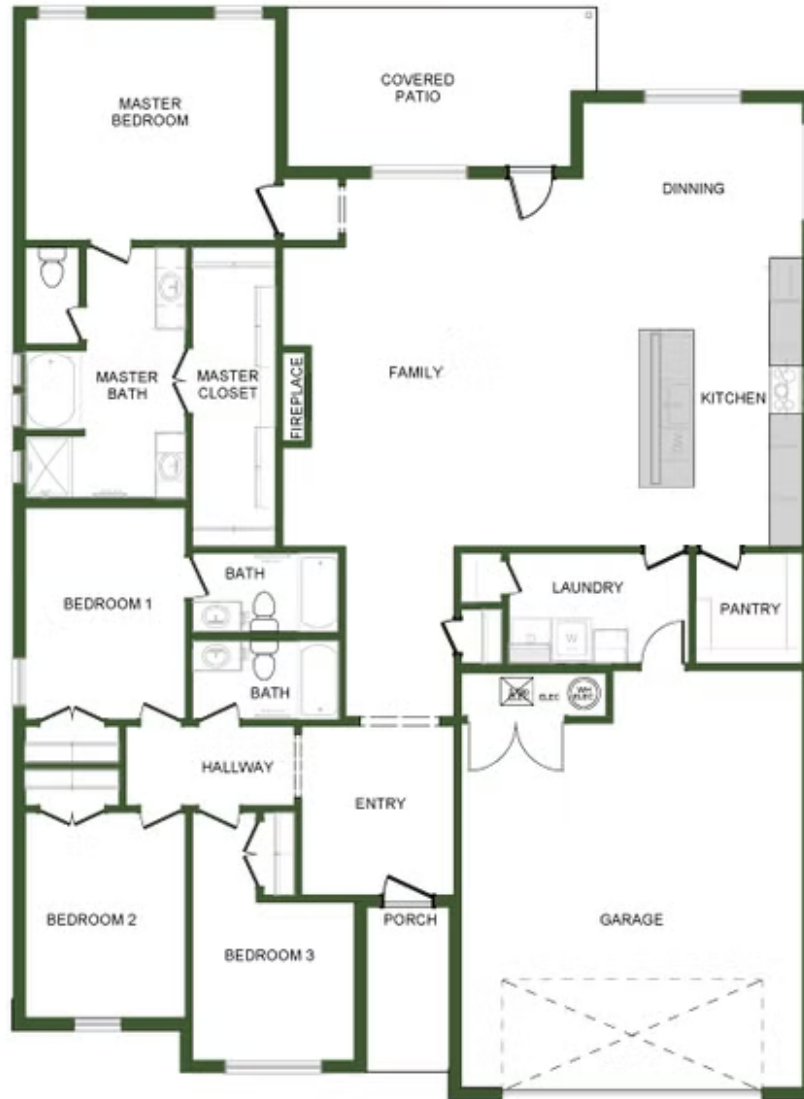

STARTING AT **\$346,000** 🛏️ 4 🚿 3 🚗 2 🏠 2,410 FT²

The 2410 series is a 4 bed, 3 bath, 2410 square feet home with a large family, dining, and kitchen area with a bar-style counter ideal for hosting guests. An open design layout creates a welcoming space for family time. The large primary suite offers a spacious walk-in closet, double bathroom vanities, and a separate tub and shower.

2410