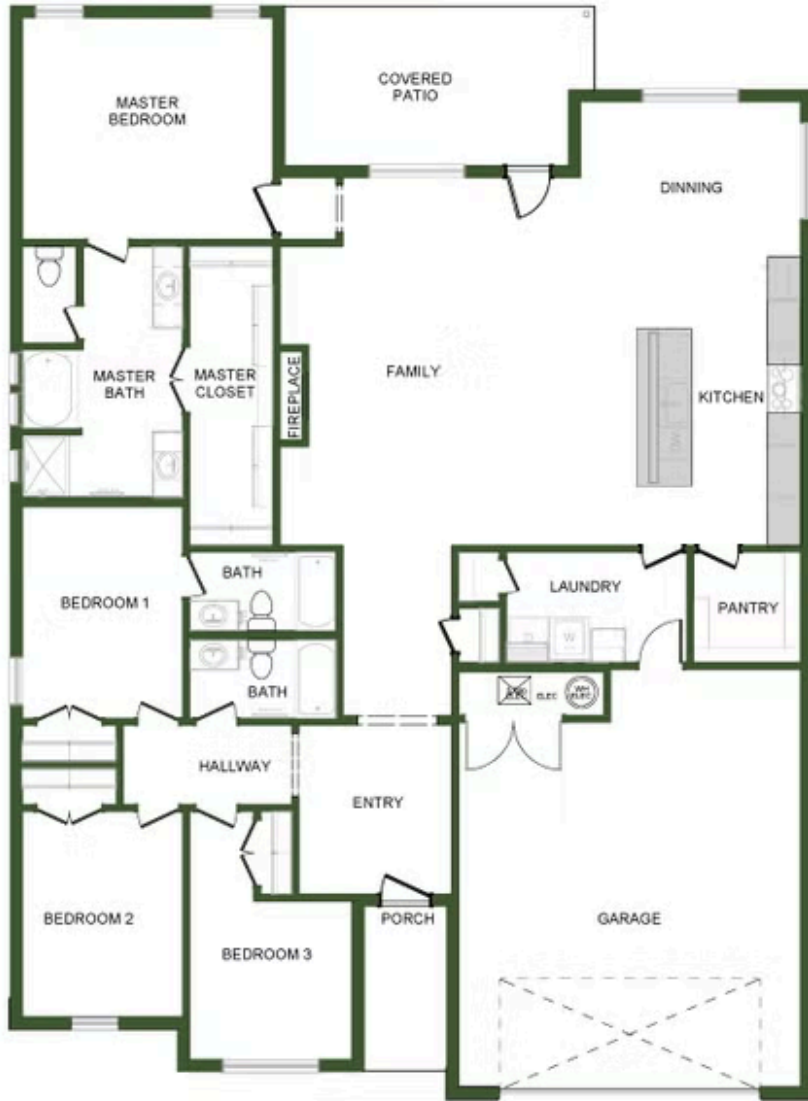

EMERALD GLADES

1507 E. White Oak St.

Joplin, MO 64801

PRICED AT \$403,756  4  3.0  2  2410 FT²

The 2410 series is a 4 bed, 3 bath, 2410 square feet home with a large family, dining, and kitchen area with a bar-style counter ideal for hosting guests. An open design layout creates a welcoming space for family time. The large primary suite offers a spacious walk-in closet, double bathroom vanities, and a separate tub and shower.

2410