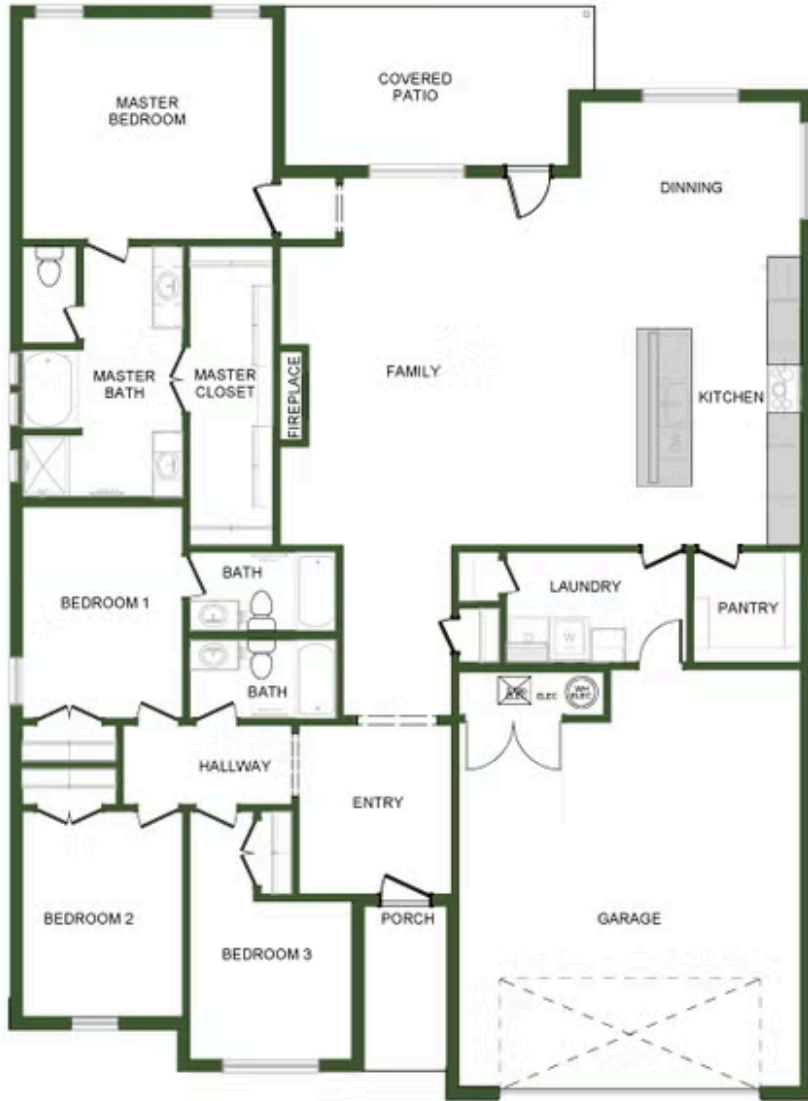

EMERALD GLADES

1507 E. White Oak St.

Joplin, MO 64801

PRICED AT **\$399,617**  4  3.0  2  2410 FT<sup>2</sup>

The 2410 series is a 4 bed, 3 bath, 2410 square feet home with a large family, dining, and kitchen area with a bar-style counter ideal for hosting guests. An open design layout creates a welcoming space for family time. The large primary suite offers a spacious walk-in closet, double bathroom vanities, and a separate tub and shower.

2410