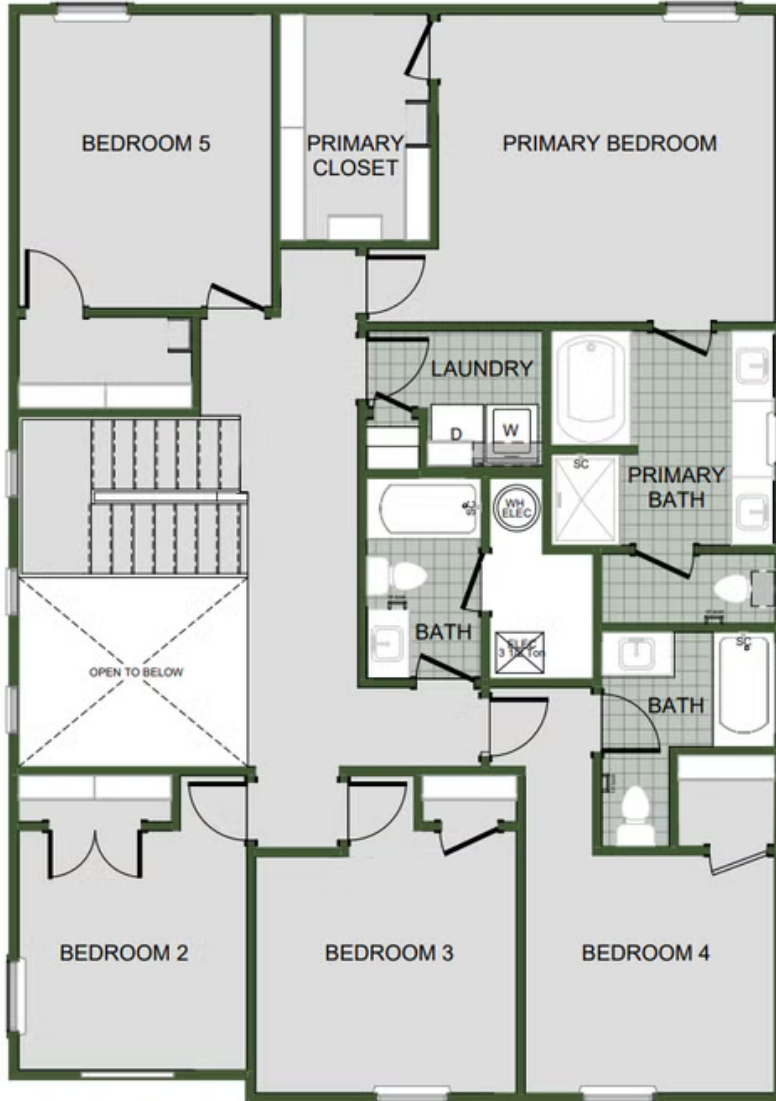

STARTING AT \$349,000 🛏 4 - 5 🚿 2.5 - 3 🚗 2 📏 2,552 FT²

The 2550 Two-Story floorplan is a 4-5 bed, 2.5-3.5 bath 2552 square feet home that presents a welcoming family space on the first floor, complete with a kitchen pantry and flex space perfect for a home gym or office space. The primary bathroom boasts double vanities for added convenience. This residence is designed to accommodate various entertainment needs and is ideal...

FIRST FLOOR

5TH BEDROOM OPTION

LOFT OPTION