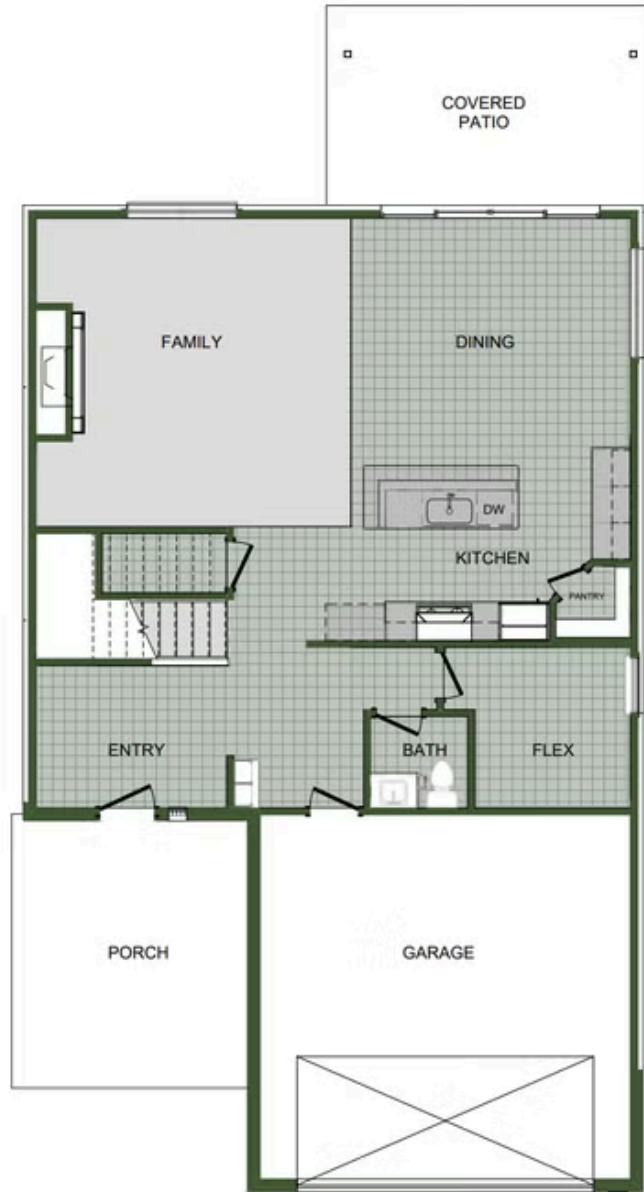

EMERALD GLADES

2550 Two Story

Floor Plan

STARTING AT **\$356,000**  4 - 5  2.5 - 3  2  2,552 FT²

The 2550 Two-Story floorplan is a 4-5 bed, 2.5-3.5 bath 2552 square feet home that presents a welcoming family space on the first floor, complete with a kitchen pantry and flex space perfect for a home gym or office space. The primary bathroom boasts double vanities for added convenience. This residence is designed to accommodate various entertainment needs and is ideal...

FIRST FLOOR

5TH BEDROOM OPTION

LOFT OPTION