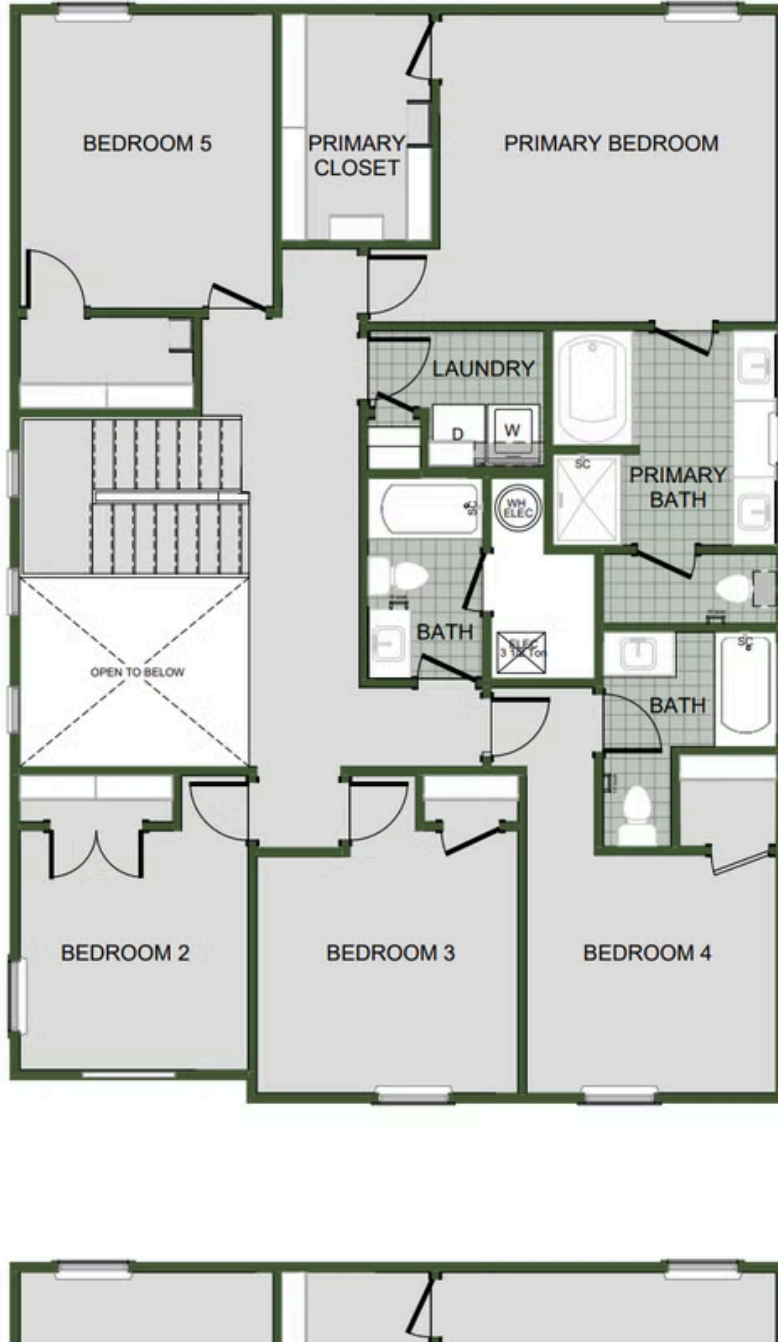

EMERALD GLADES

2550 Two Story

Floor Plan

STARTING AT **\$361,000** 🛏️ 4 - 5 🚿 2.5 - 3 🚗 2 📏 2,552 FT²

The 2550 Two-Story floorplan is a 4-5 bed, 2.5-3.5 bath 2552 square feet home that presents a welcoming family space on the first floor, complete with a kitchen pantry and flex space perfect for a home gym or office space. The primary bathroom boasts double vanities for added convenience. This residence is designed to accommodate various entertainment needs and is ideal...

5TH BEDROOM OPTION

LOFT OPTION