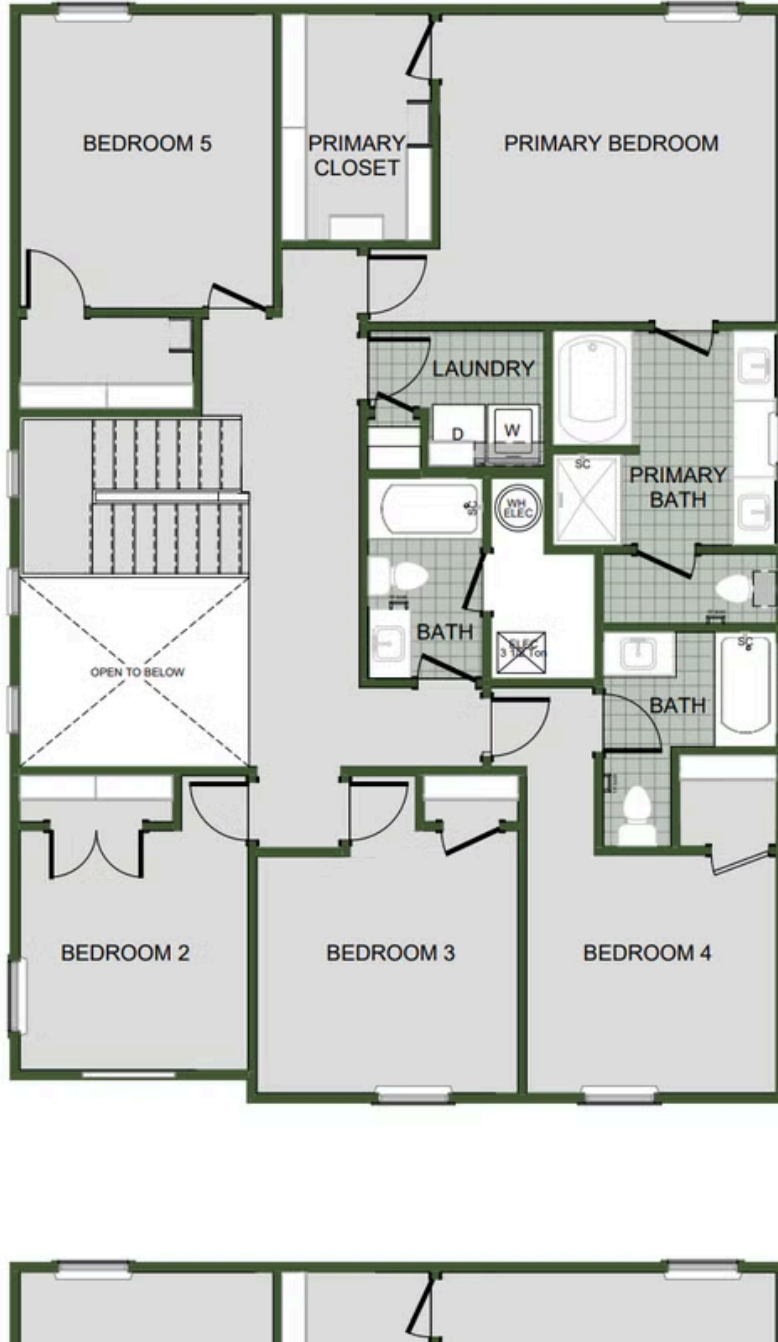

EMERALD GLADES

2550 Two Story

Floor Plan

STARTING AT **\$356,000**  4 - 5  2.5 - 3  2  2,552 FT²

The 2550 Two-Story floorplan is a 4-5 bed, 2.5-3.5 bath 2552 square feet home that presents a welcoming family space on the first floor, complete with a kitchen pantry and flex space perfect for a home gym or office space. The primary bathroom boasts double vanities for added convenience. This residence is designed to accommodate various entertainment needs and is ideal...

FIRST FLOOR

5TH BEDROOM OPTION

LOFT OPTION