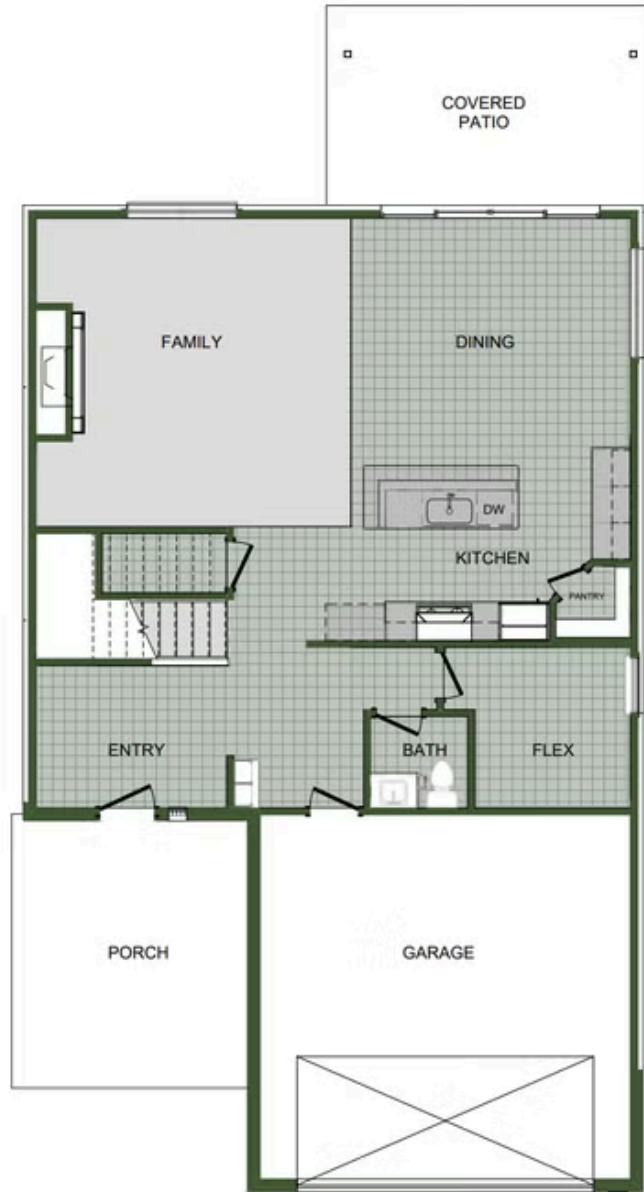

EMERALD GLADES

1601 E. White Oak St.

Joplin, MO 64801

PRICED AT **\$369,215** 🛏️ 4 🚿 2.5 🚗 2 📏 2552 FT²

Monday - Saturday: 10 am-6pm

417-952-0369

schubermitchell.com

Materials, specifications, plans, designs, prices, premiums, options & sales programs may change without notice or obligation. All renderings, floor plans, and maps are artist's conception and may not depict actual buildings, fencing, walks, driveways, or landscaping.

**EQUAL HOUSING
OPPORTUNITY**

FIRST FLOOR

5TH BEDROOM OPTION