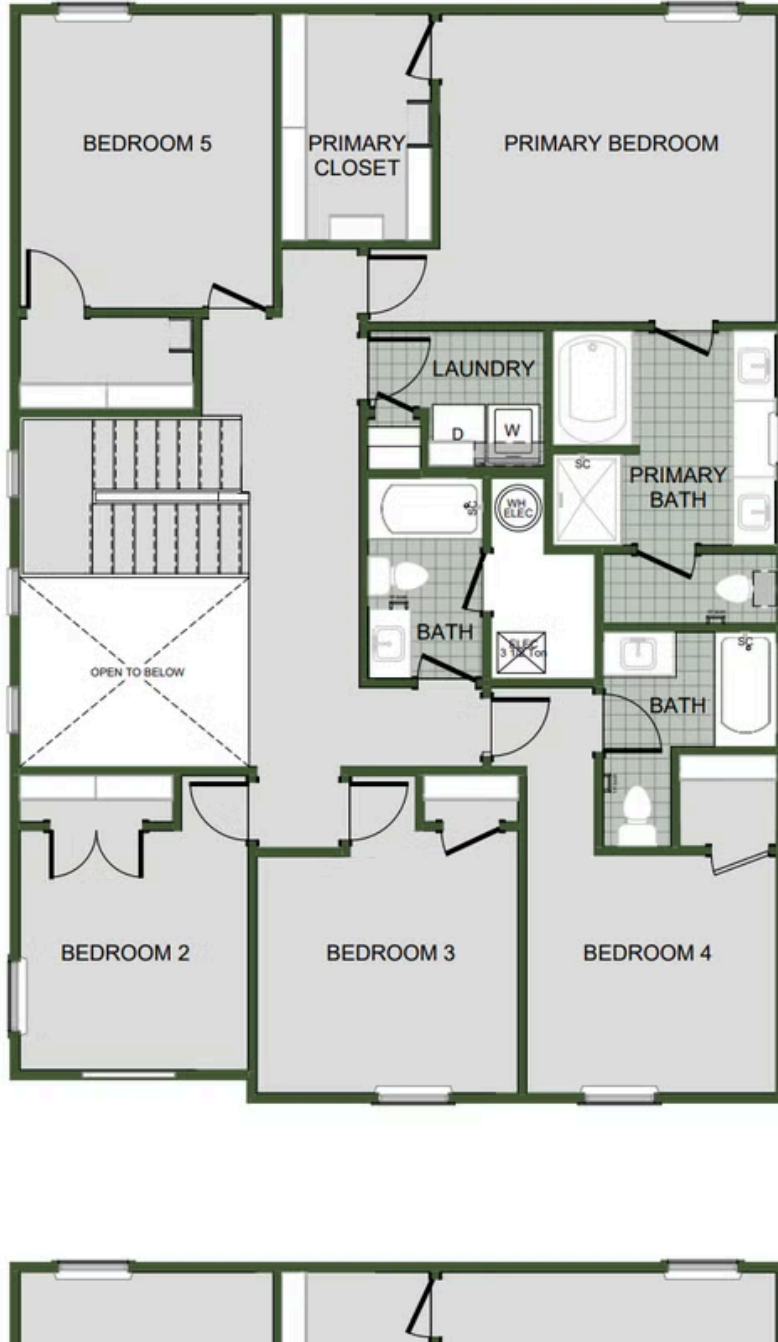

EMERALD GLADES

1601 E. White Oak St.

Joplin, MO 64801

PRICED AT \$382,097  4  2.5  2  2552 FT²

Monday - Saturday: 10 am-6pm

417-952-0369

schubermitchell.com

Materials, specifications, plans, designs, prices, premiums, options & sales programs may change without notice or obligation. All renderings, floor plans, and maps are artist's conception and may not depict actual buildings, fencing, walks, driveways, or landscaping.

**EQUAL HOUSING
OPPORTUNITY**

FIRST FLOOR

5TH BEDROOM OPTION