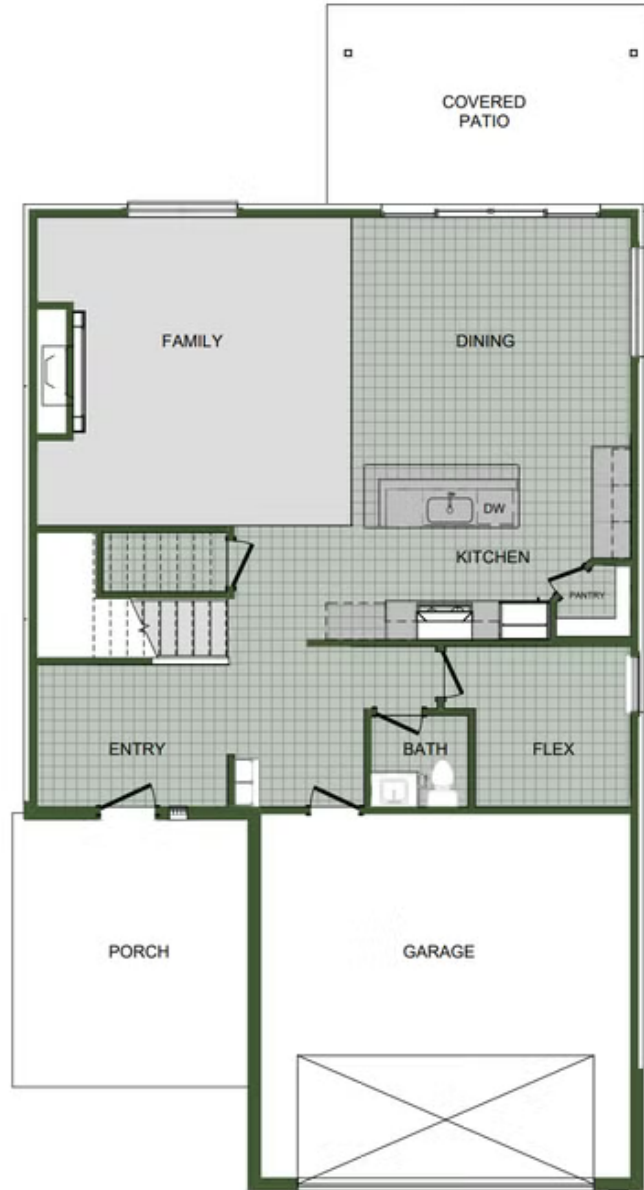

EMERALD GLADES

1601 E. White Oak St.

Joplin, MO 64801

PRICED AT \$379,044 🏠 4 🛏 2.5 🚗 2 📏 2552 FT<sup>2</sup>

Monday - Saturday: 10 am-6pm

417-952-0369

[schubermitchell.com](http://schubermitchell.com)

Materials, specifications, plans, designs, prices, premiums, options & sales programs may change without notice or obligation. All renderings, floor plans, and maps are artist's conception and may not depict actual buildings, fencing, walks, driveways, or landscaping.

**EQUAL HOUSING  
OPPORTUNITY**

FIRST FLOOR

5TH BEDROOM OPTION