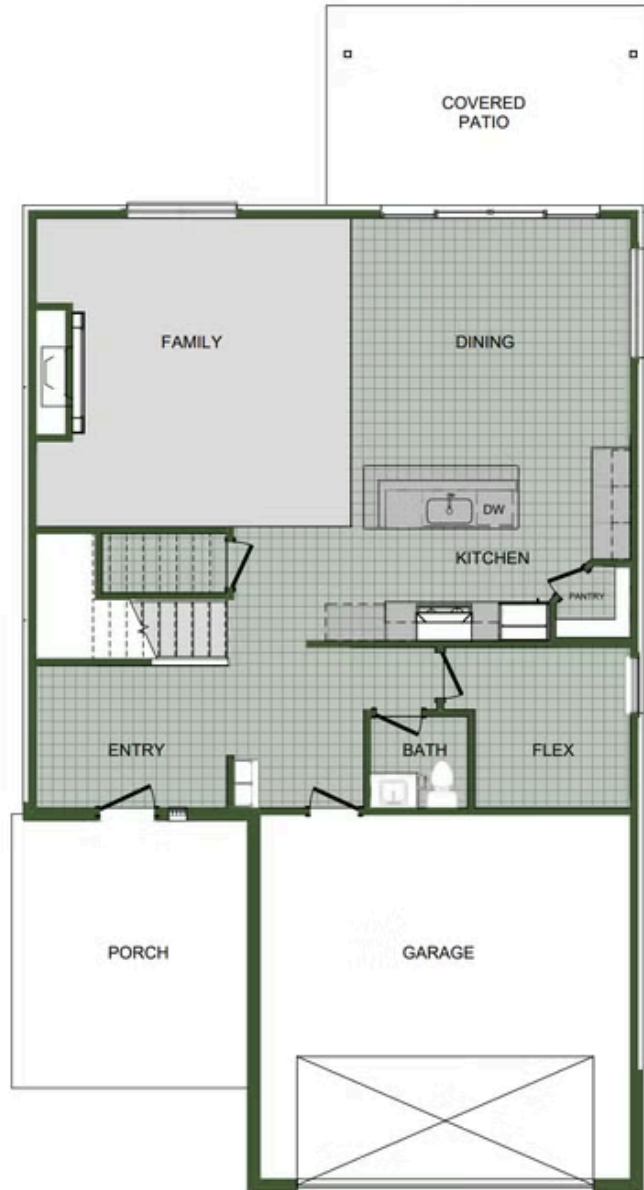

EMERALD GLADES

1601 E. White Oak St.

Joplin, MO 64801

PRICED AT \$382,097  4  2.5  2  2552 FT²

Monday - Saturday: 10 am-6pm

417-952-0369

schubermitchell.com

Materials, specifications, plans, designs, prices, premiums, options & sales programs may change without notice or obligation. All renderings, floor plans, and maps are artist's conception and may not depict actual buildings, fencing, walks, driveways, or landscaping.

**EQUAL HOUSING
OPPORTUNITY**

FIRST FLOOR

5TH BEDROOM OPTION