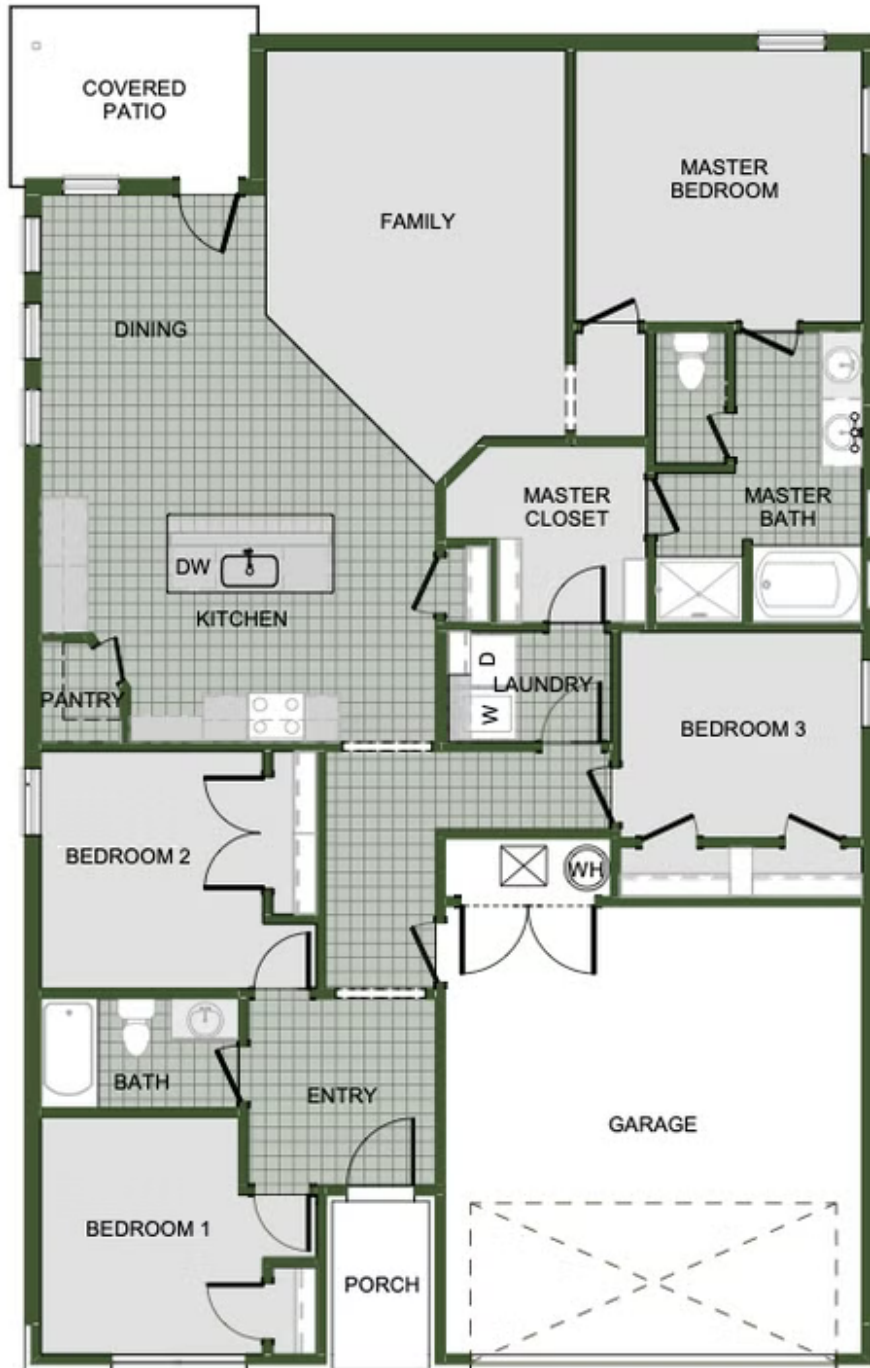

JOPLIN METRO

1901 S. St. Louis Ave.

Webb City, MO 64870

PRICED AT **\$270,949** 🛏️ 4 🚿 2.0 🚗 2 🏠 1729 FT²

This gorgeous 4 bedroom home is ready to be filled with your family and friends! Connect with nature in this floor plan thanks to the cozy covered back patio just off the open concept family, dining, and kitchen area. Available space is truly maximized in this home with a kitchen pantry and dedicated laundry space, just off the oversized primary suite closet.

1729-4