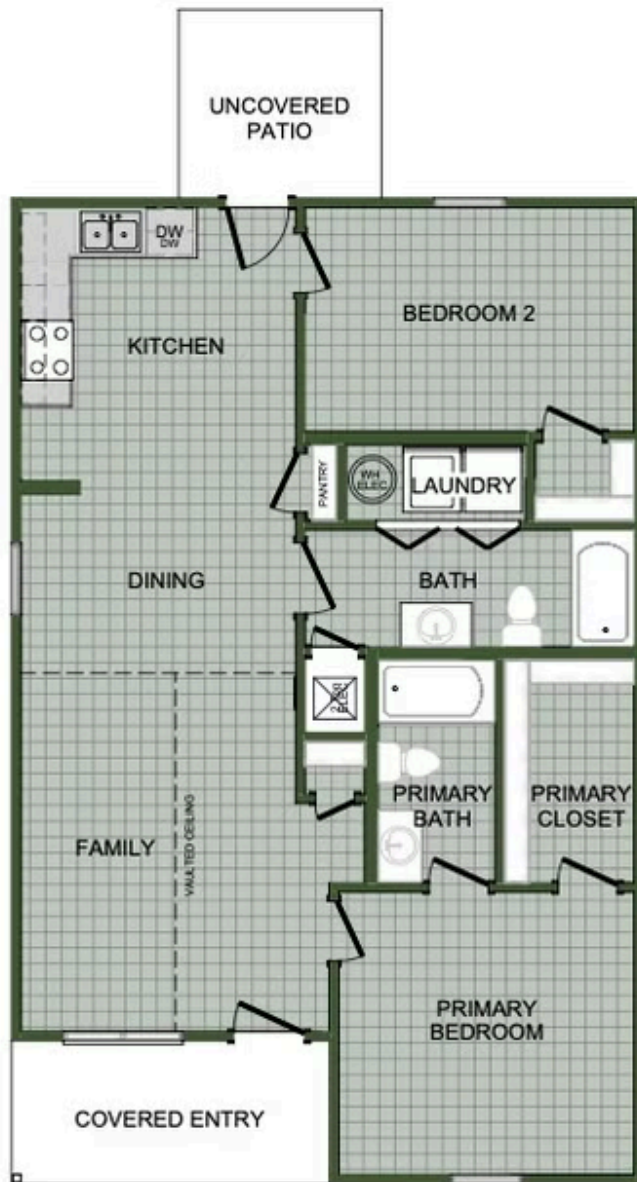

JOPLIN METRO

1309 S Jackson Ave.

Webb City, MO 64870

PRICED AT **\$178,263**  2  2.0  1060 FT²

The 1050 Cottage offers a beautiful wide-open kitchen and living space. Gather around the spacious kitchen with friends and family. Enjoy the privacy of a secluded master suite and a sizable walk-in closet. This plan is the definition of affordable luxury, with a modern design that suits a busy and active lifestyle.

1050C