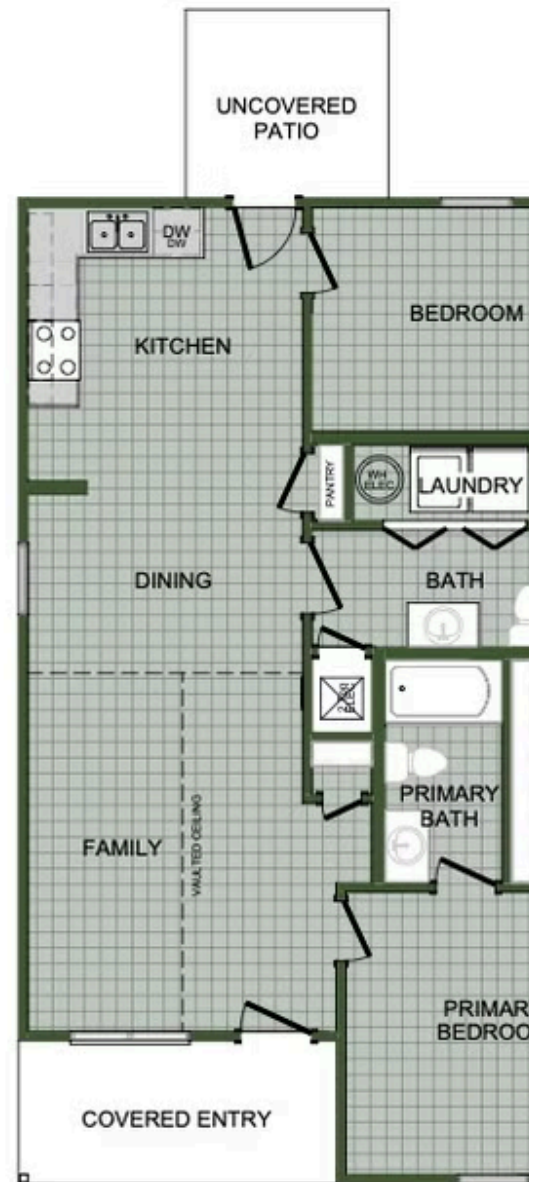

JOPLIN METRO

1309 S Jackson Ave.

Webb City, MO 64870

PRICED AT **\$178,263**  2  2.0  1060 FT²

The 1050 Cottage offers a beautiful wide-open kitchen and living space. Gather around the spacious kitchen with friends and family. Enjoy the privacy of a secluded master suite and a sizable walk-in closet. This plan is the definition of affordable luxury, with a modern design that suits a busy and active lifestyle.

1050C