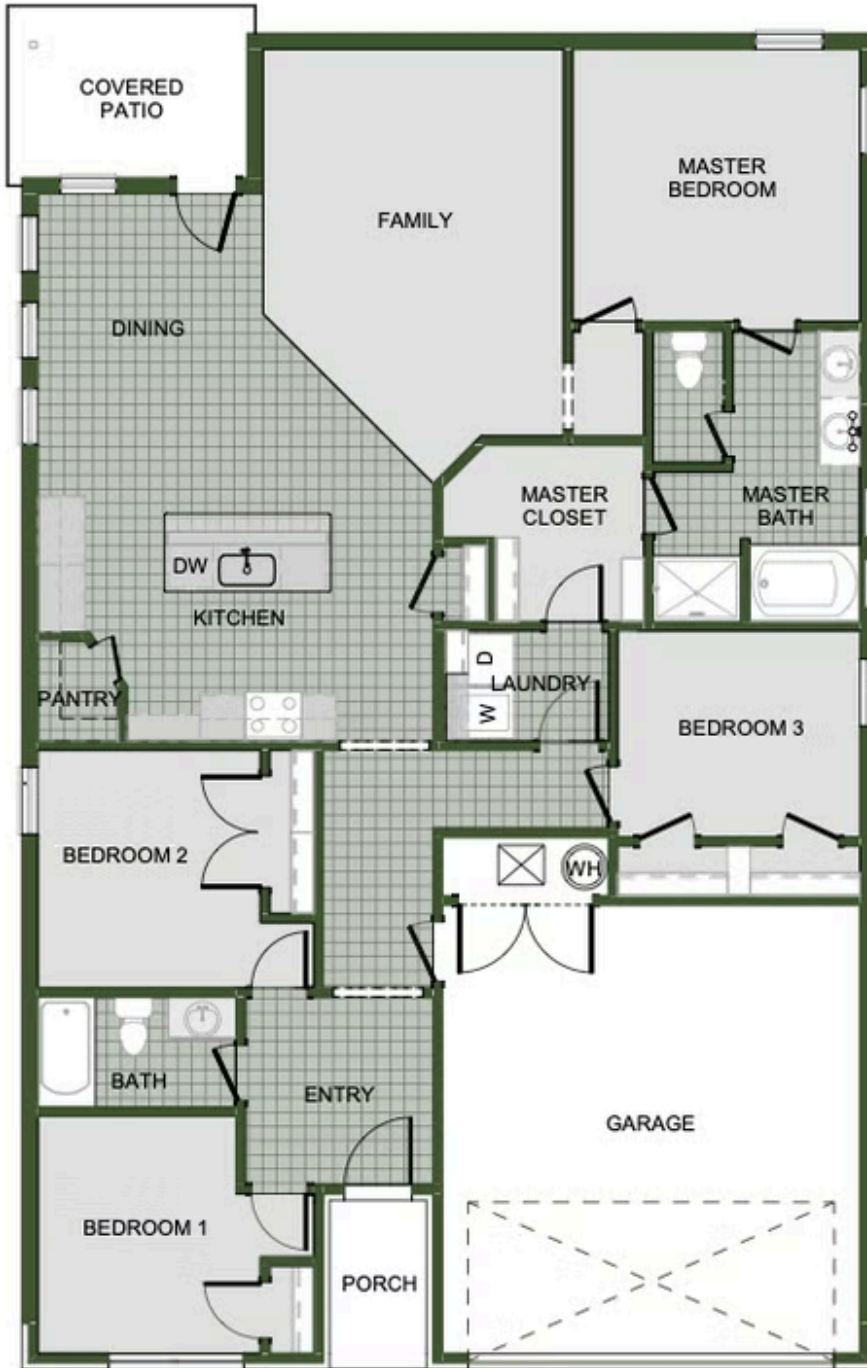

JOPLIN METRO

1901 S. St. Louis Ave.

Webb City, MO 64870

PRICED AT **\$296,512** 🛏️ 4 🚿 2.0 🚗 2 📏 1729 FT²

This gorgeous 4 bedroom home is ready to be filled with your family and friends! Connect with nature in this floor plan thanks to the cozy covered back patio just off the open concept family, dining, and kitchen area. Available space is truly maximized in this home with a kitchen pantry and dedicated laundry space, just off the oversized primary suite closet.

1729-4