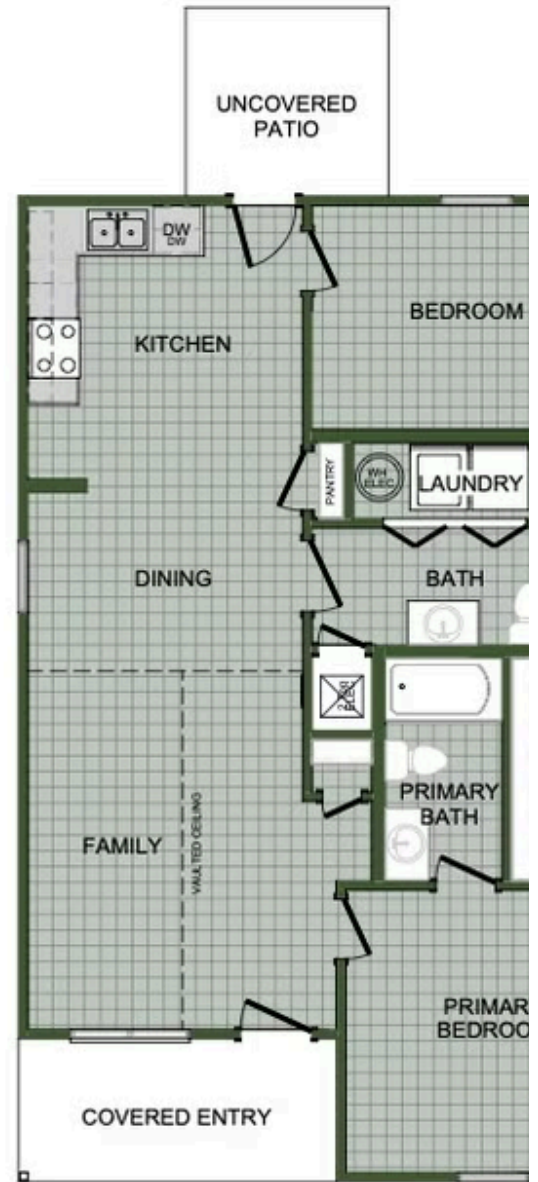

JOPLIN METRO

2005 S Connor Ave.

Webb City, MO 64870

PRICED AT **\$178,263**  2  2.0  1060 FT<sup>2</sup>

The 1050 Cottage offers a beautiful wide-open kitchen and living space. Gather around the spacious kitchen with friends and family. Enjoy the privacy of a secluded master suite and a sizable walk-in closet. This plan is the definition of affordable luxury, with a modern design that suits a busy and active lifestyle.

1050C