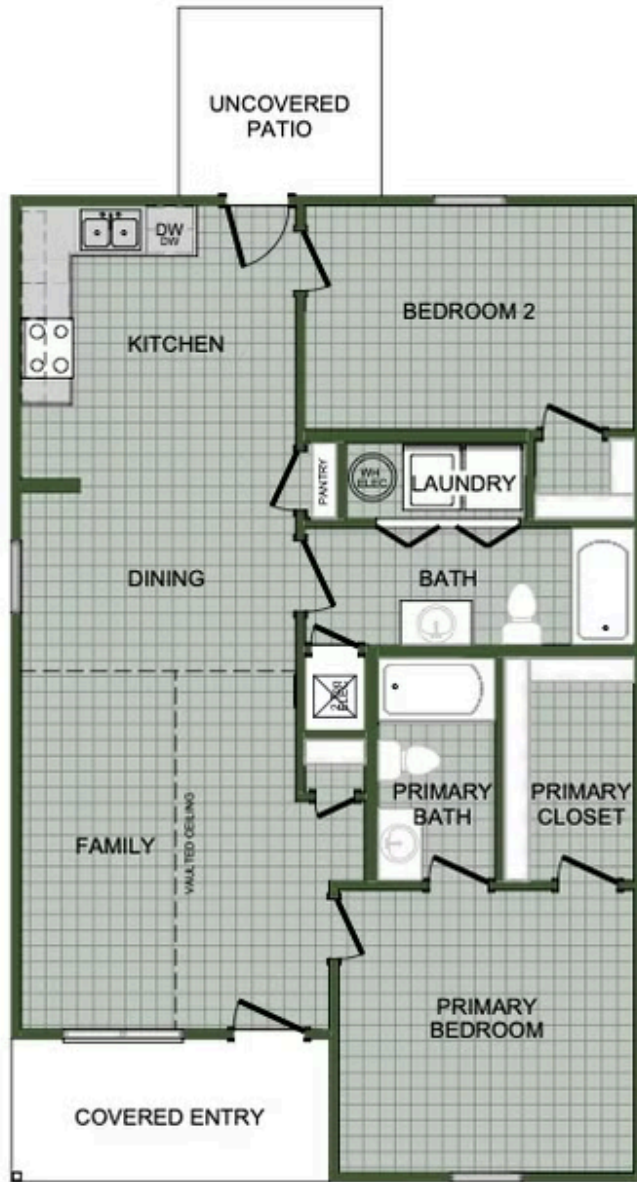

JOPLIN METRO

2005 S Connor Ave.

Webb City, MO 64870

PRICED AT **\$178,263**  2  2.0  1060 FT<sup>2</sup>

The 1050 Cottage offers a beautiful wide-open kitchen and living space. Gather around the spacious kitchen with friends and family. Enjoy the privacy of a secluded master suite and a sizable walk-in closet. This plan is the definition of affordable luxury, with a modern design that suits a busy and active lifestyle.

1050C