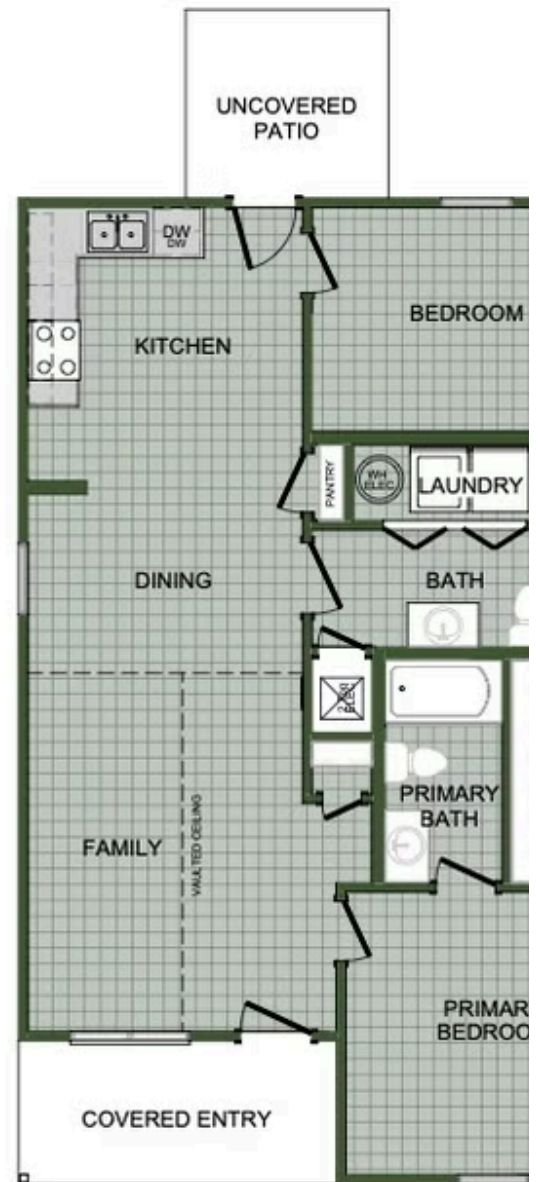

JOPLIN METRO

2116 S Connor Ave

Webb City, MO 64870

PRICED AT **\$178,263**  2  2.0  1060 FT²

The 1050 Cottage offers a beautiful wide-open kitchen and living space. Gather around the spacious kitchen with friends and family. Enjoy the privacy of a secluded master suite and a sizable walk-in closet. This plan is the definition of affordable luxury, with a modern design that suits a busy and active lifestyle.

1050C