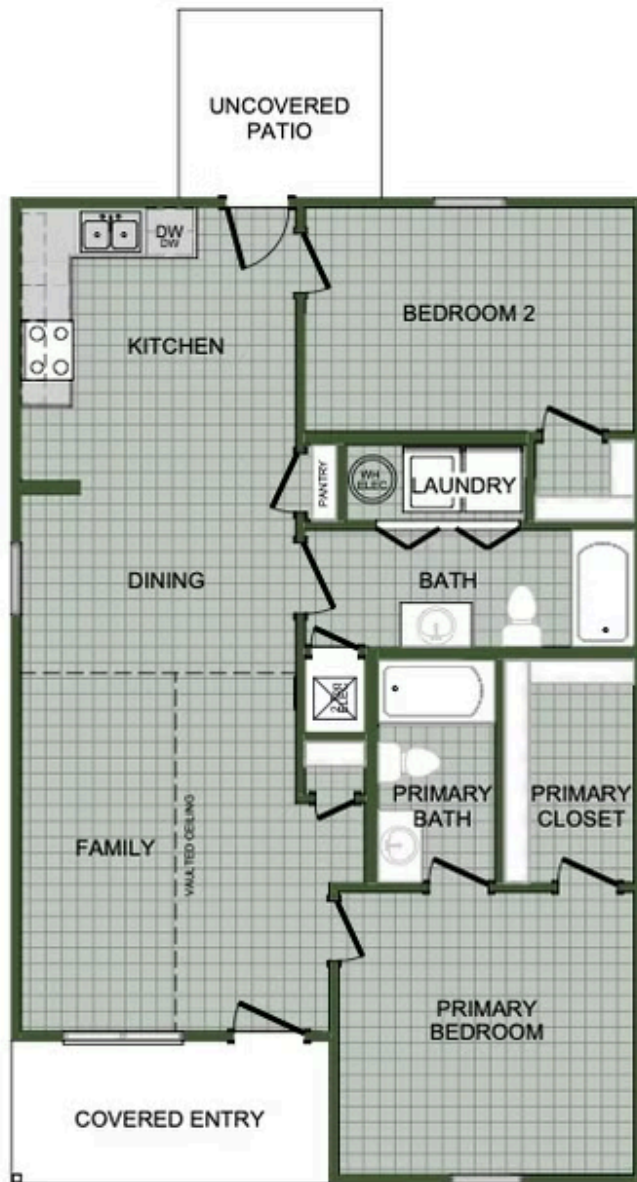

JOPLIN METRO

2116 S Connor Ave

Webb City, MO 64870

PRICED AT **\$178,263**  2  2.0  1060 FT²

The 1050 Cottage offers a beautiful wide-open kitchen and living space. Gather around the spacious kitchen with friends and family. Enjoy the privacy of a secluded master suite and a sizable walk-in closet. This plan is the definition of affordable luxury, with a modern design that suits a busy and active lifestyle.

1050C