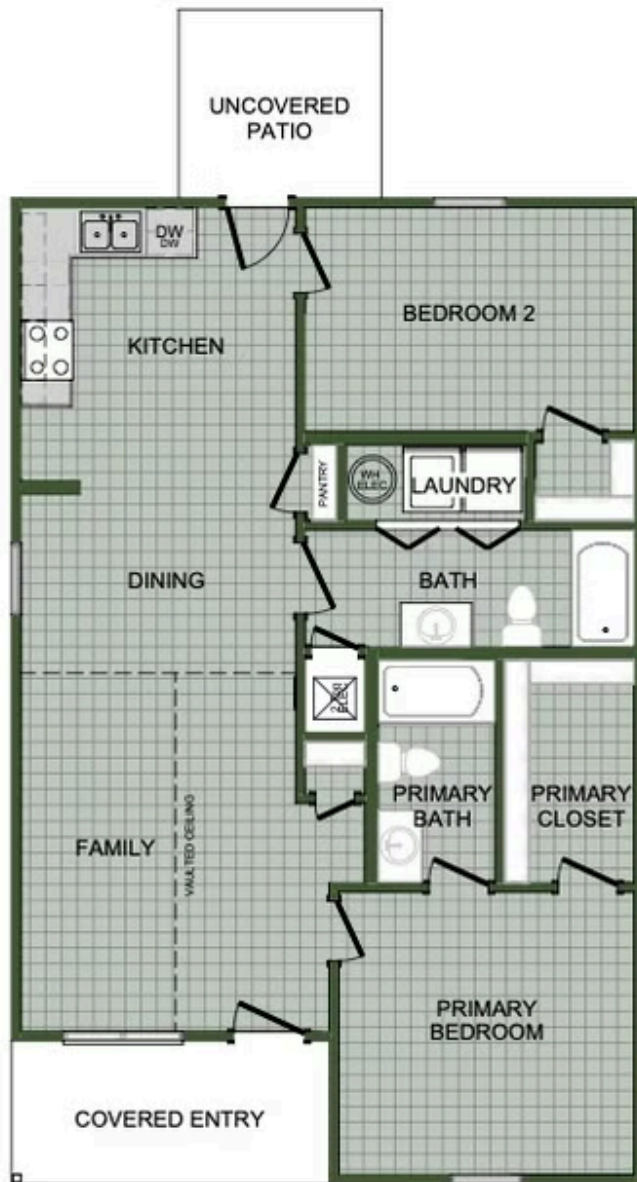

JOPLIN METRO

822 S Jefferson Ave.

Webb City, MO 64870

PRICED AT **\$166,499** 🛏️ 2 🚿 2.0 📏 1060 FT²

The 1050 Cottage offers a beautiful wide-open kitchen and living space. Gather around the spacious kitchen with friends and family. Enjoy the privacy of a secluded master suite and a sizable walk-in closet. This plan is the definition of affordable luxury, with a modern design that suits a busy and active lifestyle.

1050C