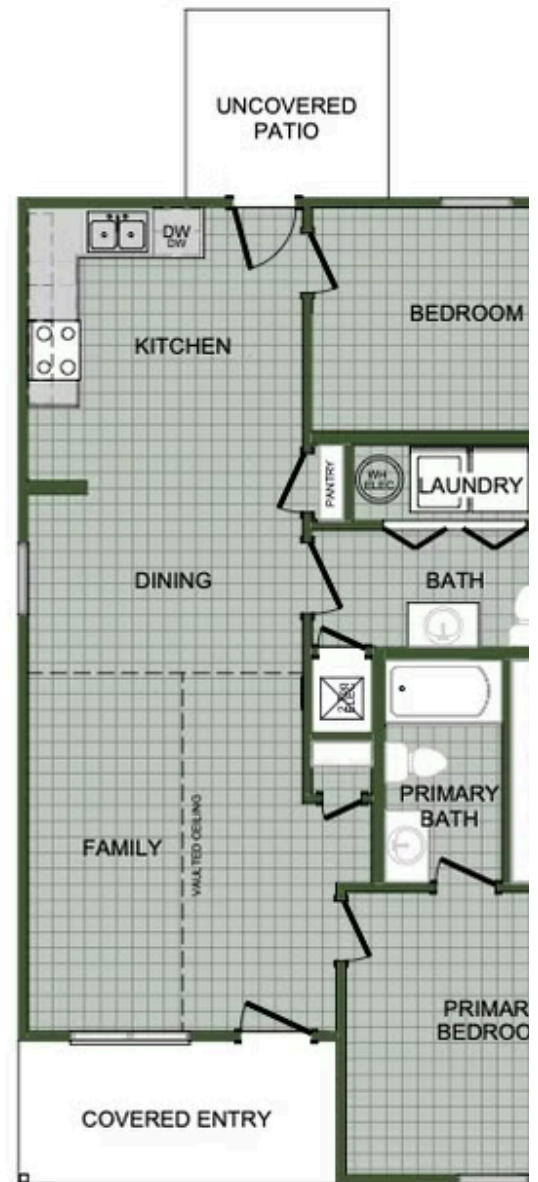

JOPLIN METRO

822 S Jefferson Ave.

Webb City, MO 64870

PRICED AT **\$166,499** 🛏️ 2 🚿 2.0 📏 1060 FT²

The 1050 Cottage offers a beautiful wide-open kitchen and living space. Gather around the spacious kitchen with friends and family. Enjoy the privacy of a secluded master suite and a sizable walk-in closet. This plan is the definition of affordable luxury, with a modern design that suits a busy and active lifestyle.

1050C