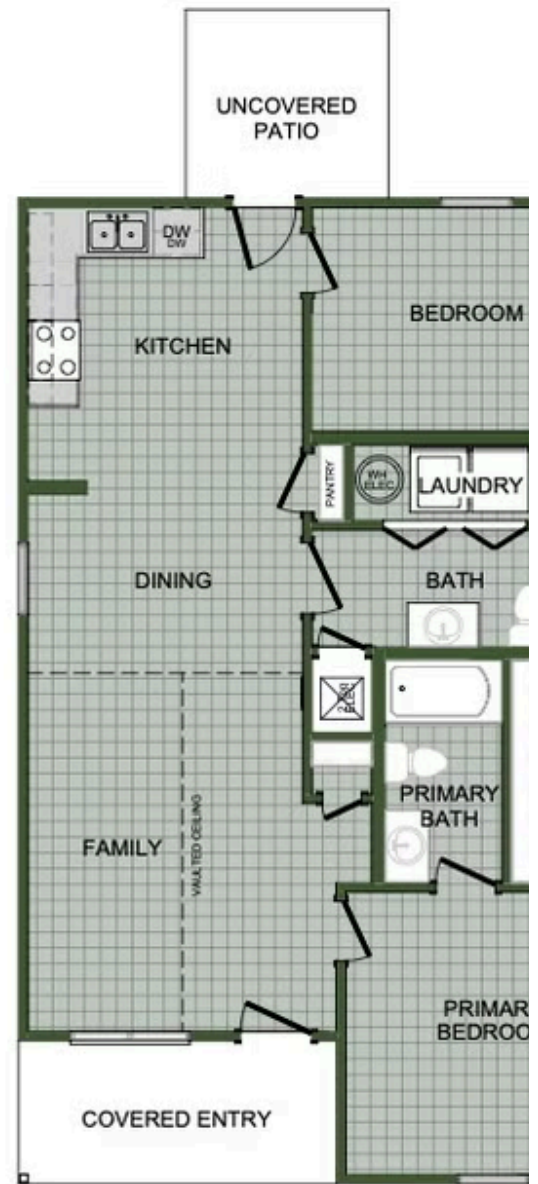

JOPLIN METRO

828 S Jefferson Ave.

Webb City, MO 64870

PRICED AT **\$166,499** 🛏️ 2 🚿 2.0 🏠 1060 FT²

The 1050 Cottage offers a beautiful wide-open kitchen and living space. Gather around the spacious kitchen with friends and family. Enjoy the privacy of a secluded master suite and a sizable walk-in closet. This plan is the definition of affordable luxury, with a modern design that suits a busy and active lifestyle.

1050C