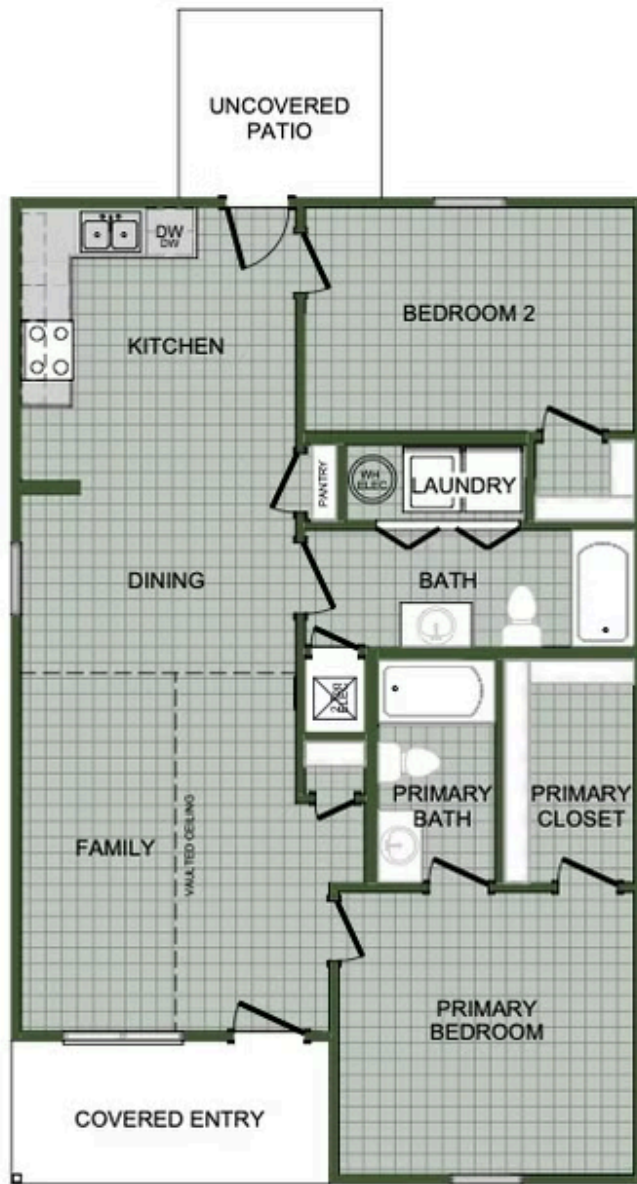

JOPLIN METRO

828 S Jefferson Ave.

Webb City, MO 64870

PRICED AT **\$166,499** 🛏️ 2 🚿 2.0 🏠 1060 FT²

The 1050 Cottage offers a beautiful wide-open kitchen and living space. Gather around the spacious kitchen with friends and family. Enjoy the privacy of a secluded master suite and a sizable walk-in closet. This plan is the definition of affordable luxury, with a modern design that suits a busy and active lifestyle.

1050C