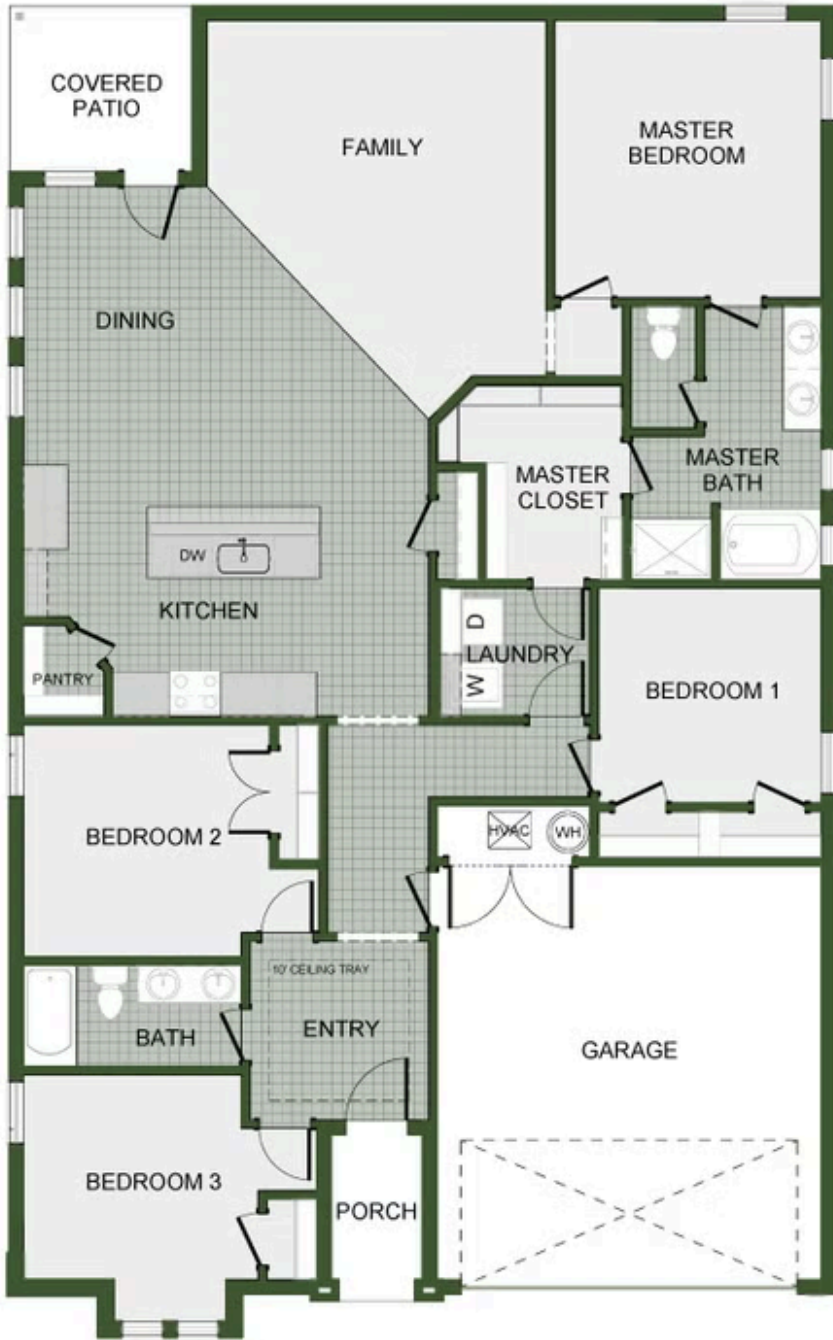

FINLEY CROSSING

1100 W. Pebblebrooke Dr.

Ozark, MO 65721

PRICED AT **\$365,349**  4  2.0  2  1950 FT²

This 1950 square foot 4 bedroom, 2 bathroom home features a spacious and open floor plan. The main living area includes a large living room that flows seamlessly into a modern kitchen and dining area, creating the perfect space for entertaining guests. The home includes four bedrooms and two full bathrooms. With its thoughtful design and practical amenities, this home i...

AMENITIES

SIDEWALKS

1950-4