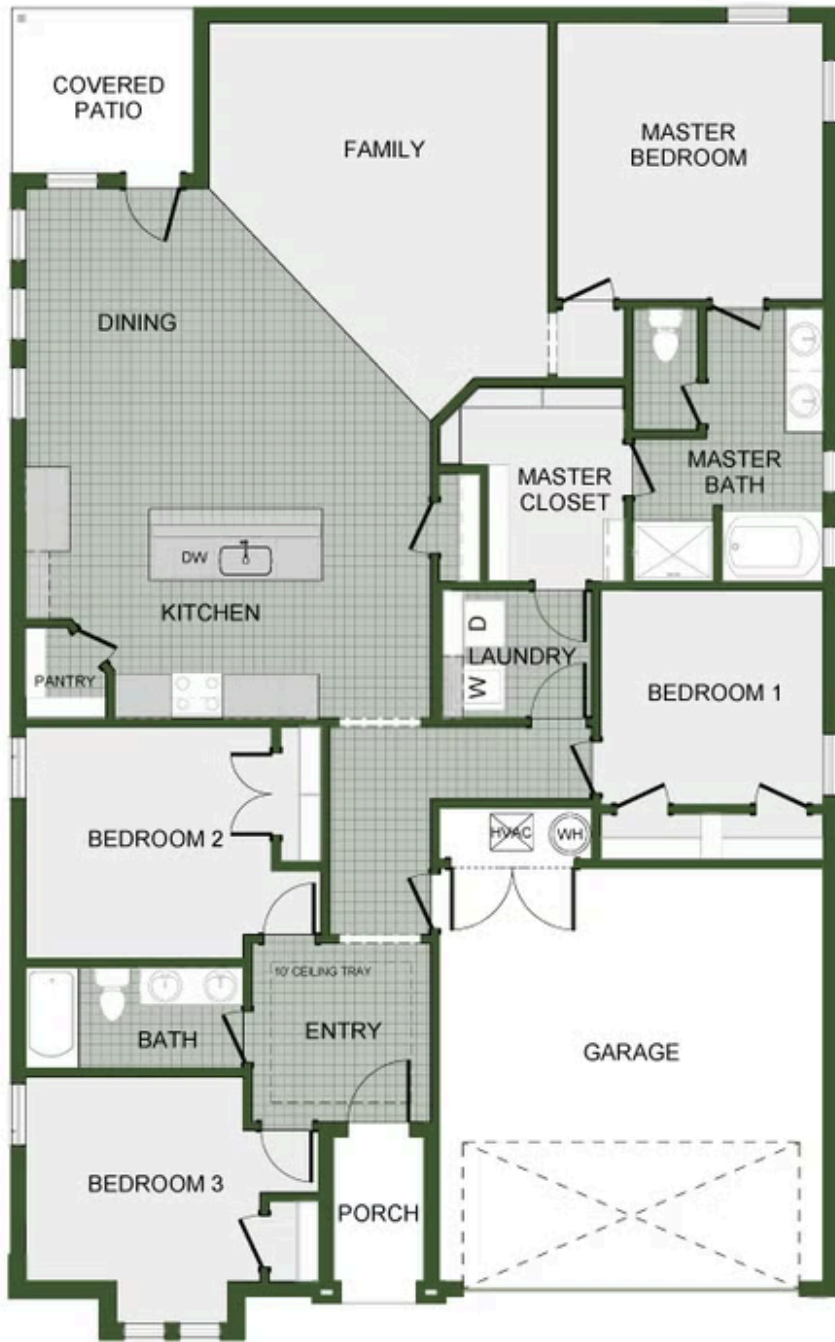

FINLEY CROSSING

1100 W. Pebblebrooke Dr.

Ozark, MO 65721

PRICED AT **\$365,349**  4  2.0  2  1950 FT²

This 1950 square foot 4 bedroom, 2 bathroom home features a spacious and open floor plan. The main living area includes a large living room that flows seamlessly into a modern kitchen and dining area, creating the perfect space for entertaining guests. The home includes four bedrooms and two full bathrooms. With its thoughtful design and practical amenities, this home i...

AMENITIES

SIDEWALKS

1950-4