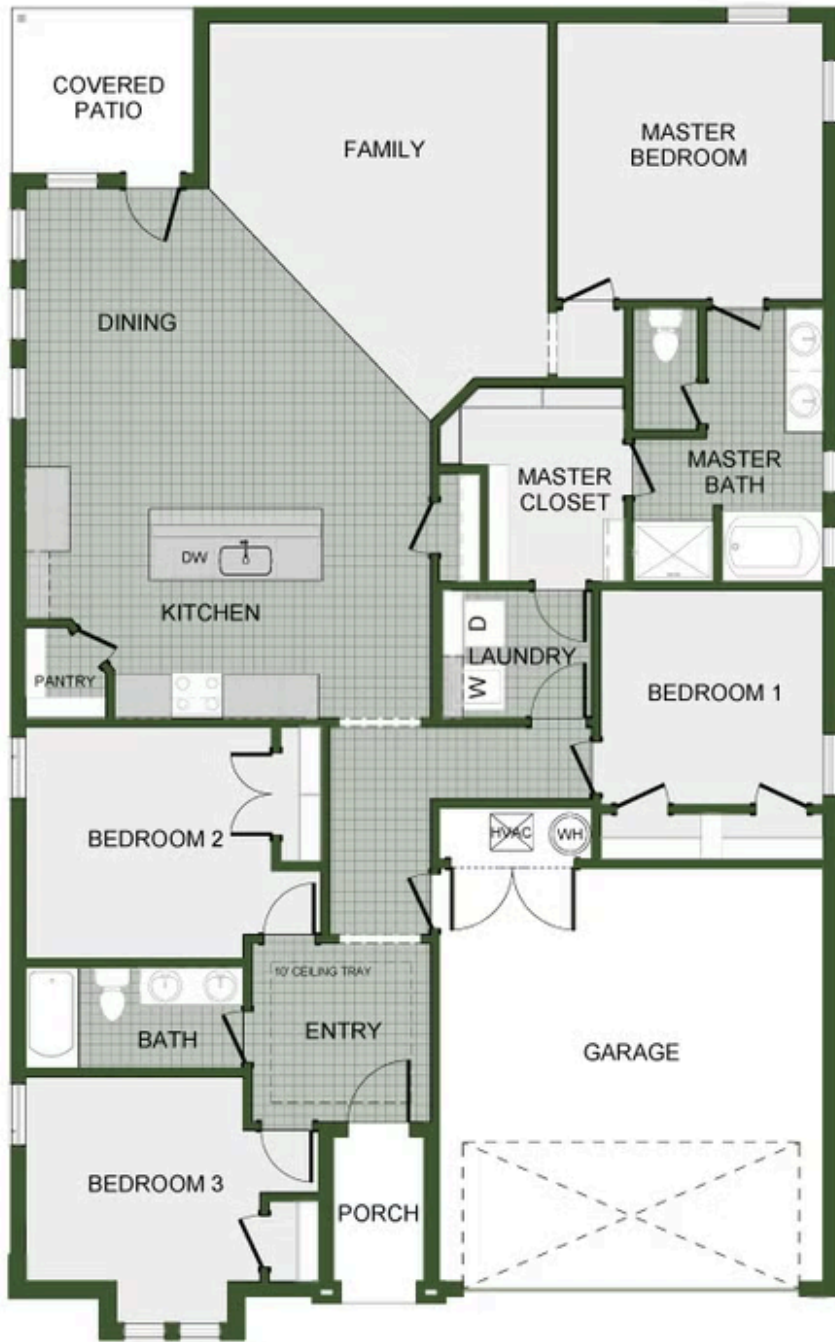

FINLEY CROSSING

1106 W. Pebblebrooke Dr.

Ozark, MO 65721

PRICED AT **\$368,000**  4  2.0  2  1950 FT²

This 1950 square foot 4 bedroom, 2 bathroom home features a spacious and open floor plan. The main living area includes a large living room that flows seamlessly into a modern kitchen and dining area, creating the perfect space for entertaining guests. The home includes four bedrooms and two full bathrooms. With its thoughtful design and practical amenities, this home i...

AMENITIES

SIDEWALKS

1950-4