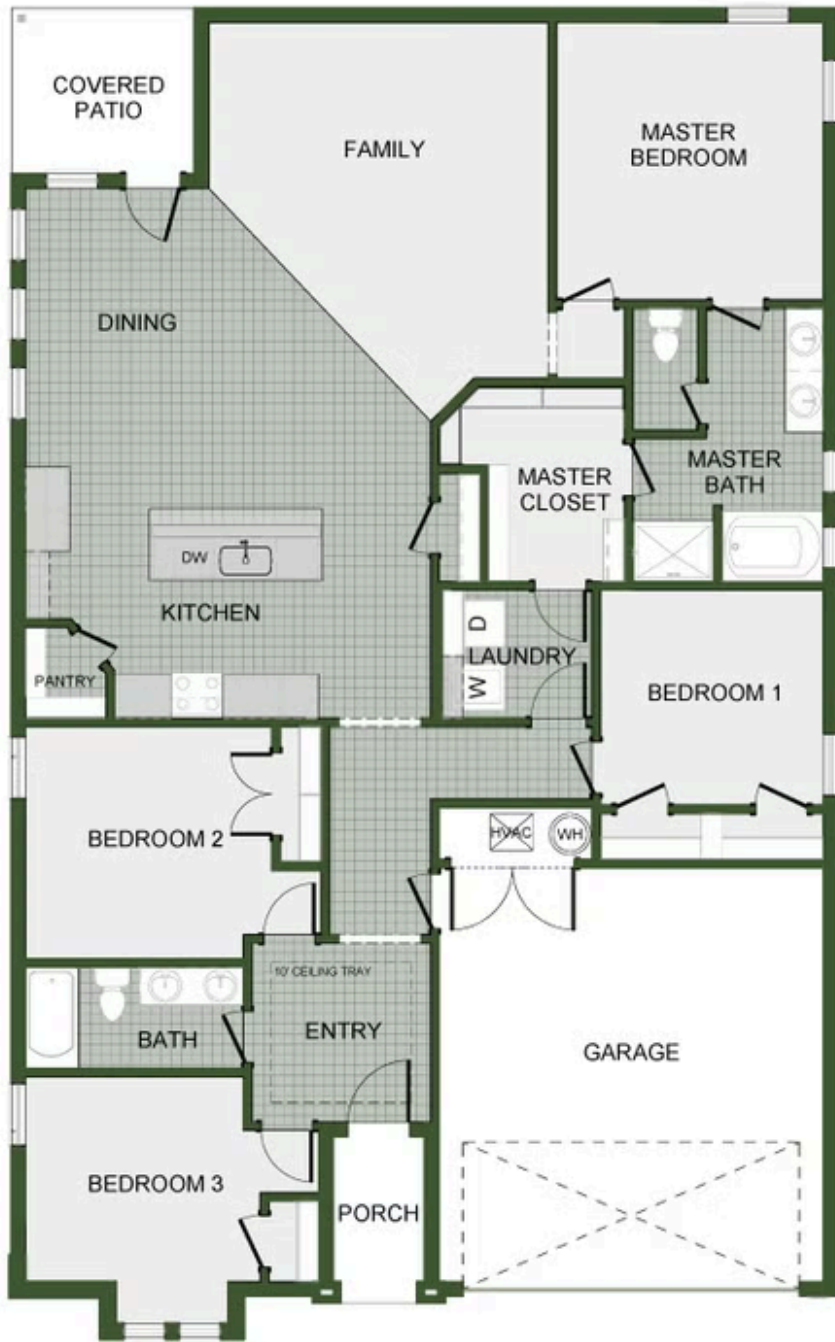

FINLEY CROSSING

1208 W. Pebblebrooke Dr.

Ozark, MO 65721

PRICED AT **\$357,584**  4  2.0  2  1950 FT<sup>2</sup>

This 1950 square foot 4 bedroom, 2 bathroom home features a spacious and open floor plan. The main living area includes a large living room that flows seamlessly into a modern kitchen and dining area, creating the perfect space for entertaining guests. The home includes four bedrooms and two full bathrooms. With its thoughtful design and practical amenities, this home i...

### AMENITIES

SIDEWALKS

1950-4