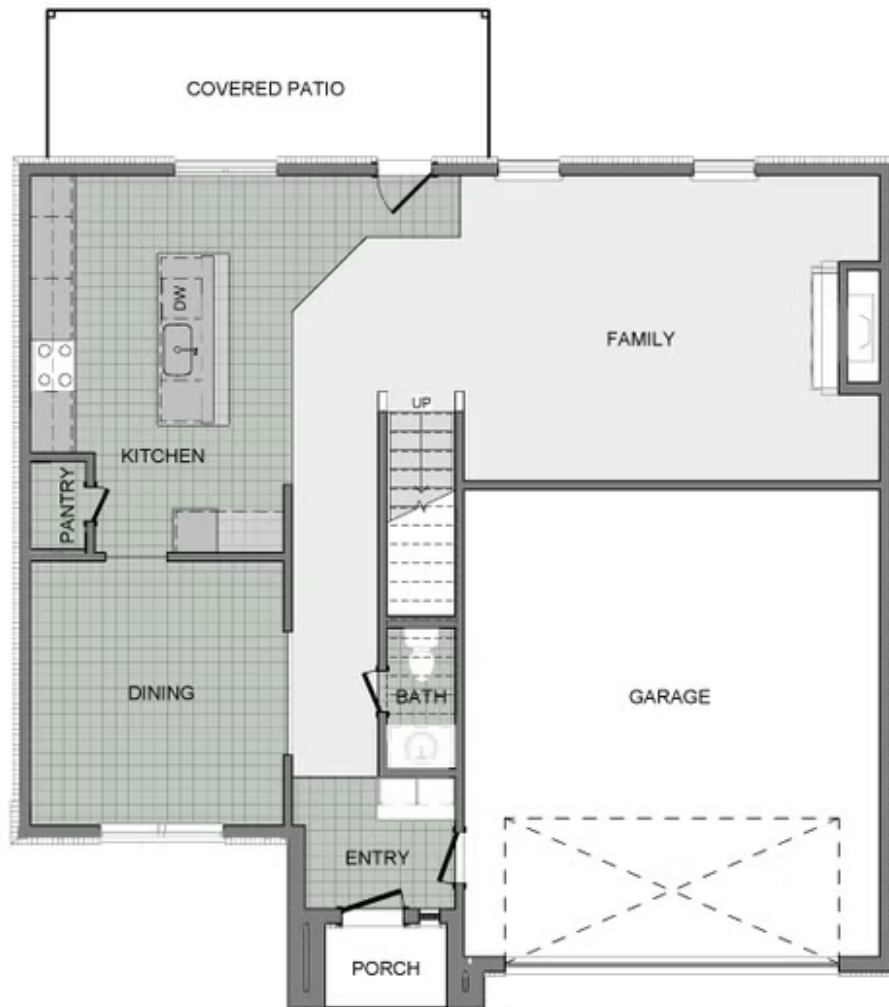

PRICED AT \$339,522 🛏 3 🚿 2.5 🚗 2 🏠 2500 FT²

This stately 2,500 square foot home has the same luxurious amenities as our classic floor plans, but now in a two-story home. Boasting 3-4 spacious bedrooms and 3-4 bathrooms, the 2500-2S offers a cozy family room downstairs, kitchen pantry, and formal dining room; and double vanities in the primary bath. With the option for multiple entertainment spaces, this home i...

AMENITIES

SIDEWALKS

RURAL
DEVELOPMENT FINANCING
GREENSPACE

1ST FLOOR

2ND FLOOR - 4 BED OPTION