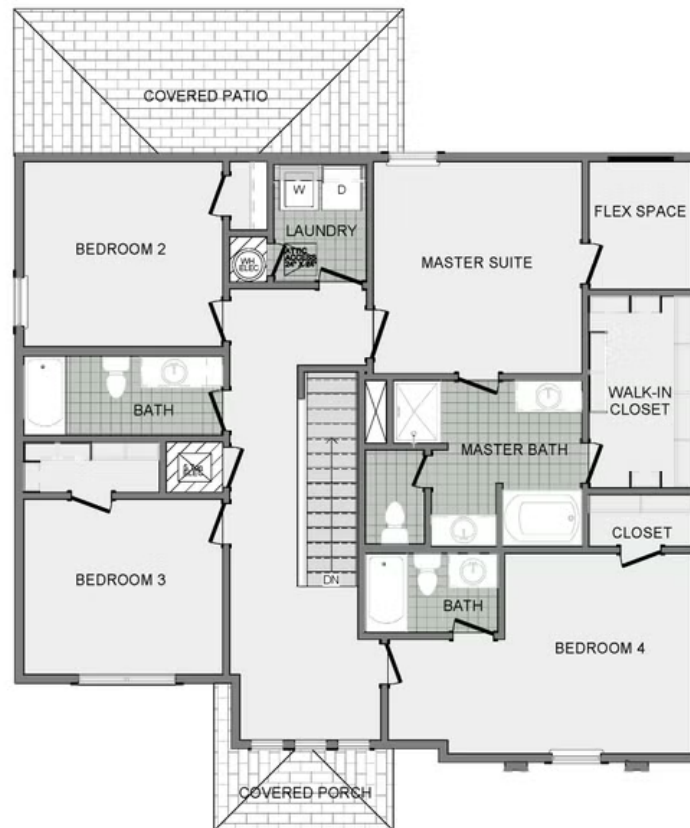

PRICED AT \$339,522 🛏 3 🚿 2.5 🚗 2 🏠 2500 FT²

This stately 2,500 square foot home has the same luxurious amenities as our classic floor plans, but now in a two-story home. Boasting 3-4 spacious bedrooms and 3-4 bathrooms, the 2500-2S offers a cozy family room downstairs, kitchen pantry, and formal dining room; and double vanities in the primary bath. With the option for multiple entertainment spaces, this home i...

AMENITIES

SIDEWALKS

RURAL
DEVELOPMENT FINANCING
GREENSPACE

1ST FLOOR

2ND FLOOR - 4 BED OPTION