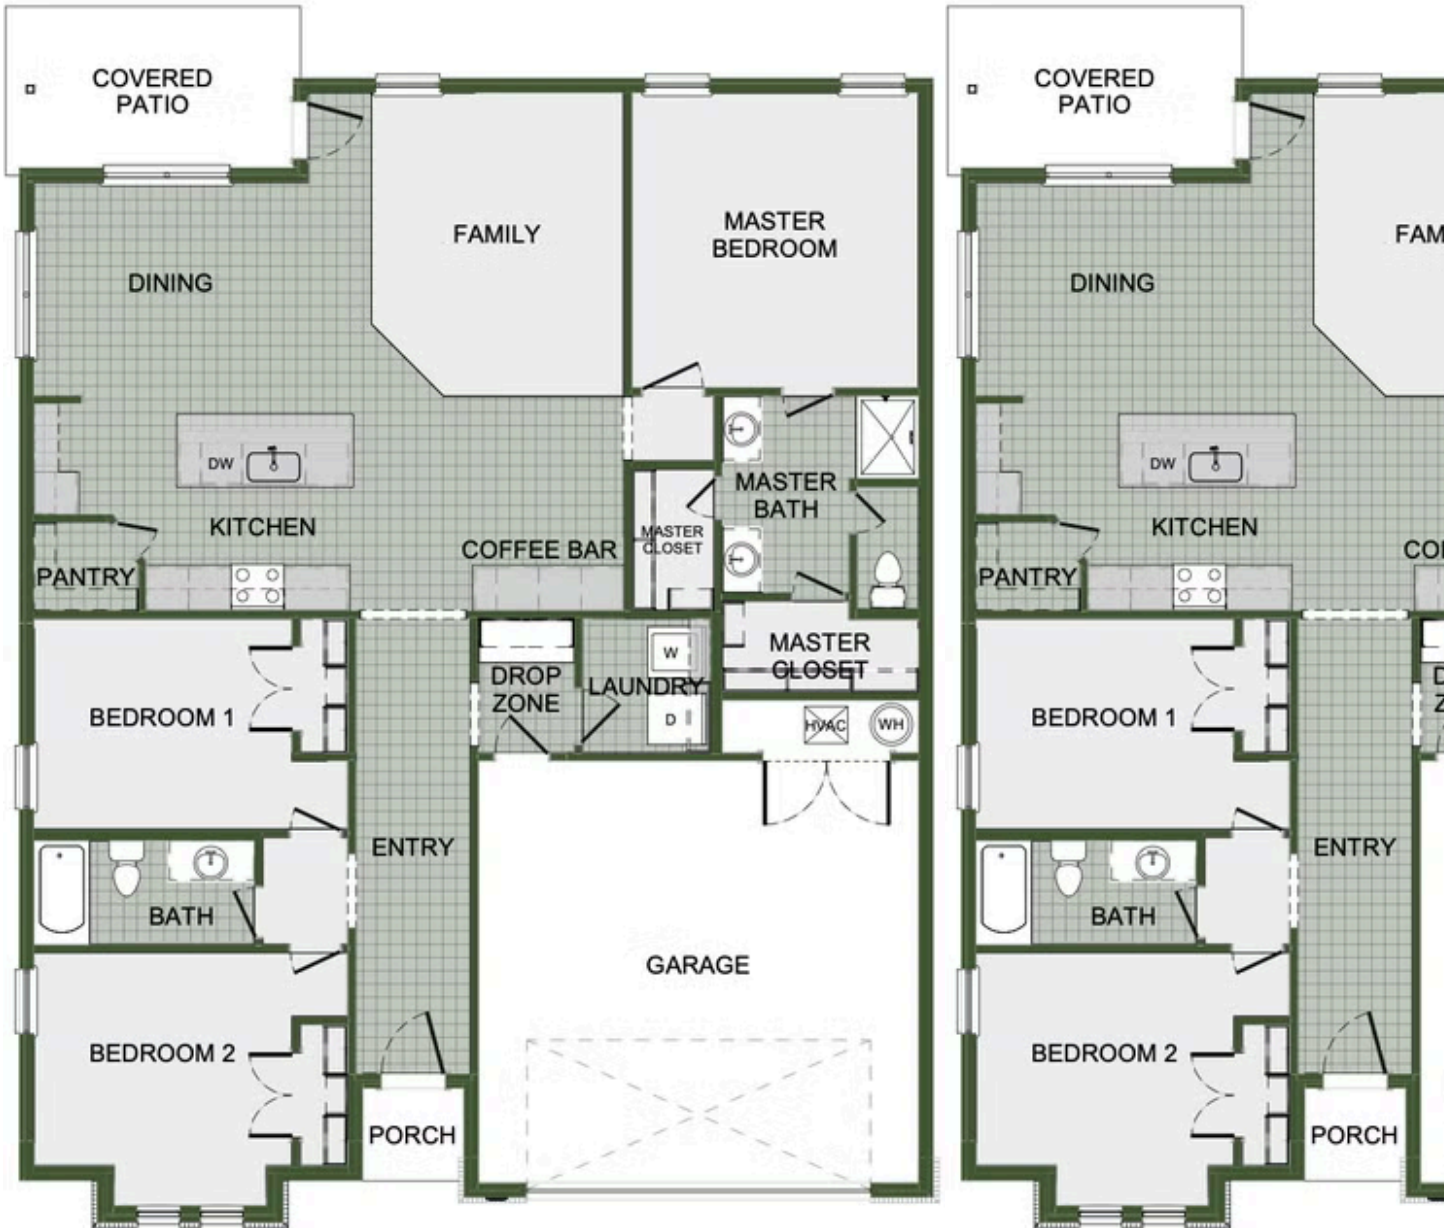

# 330 East Greystone Square

Webb City, MO 64870

PRICED AT **\$304,112** 3 2.0 2 1726 FT<sup>2</sup>

Take your pick from a flexible living space, coffee bar or pocket office in this 1,700 square foot home. The ability to choose from structural options to best suit your lifestyle makes this house a home! With 3 bedrooms and 2 bathrooms; an open concept living space and covered patio, this house is perfect for entertaining. Complete with a large primary suite with double...

## AMENITIES

SIDEWALKS

RURAL  
DEVELOPMENT FINANCING

GREENSPACE

COFFEE BAR OPTION