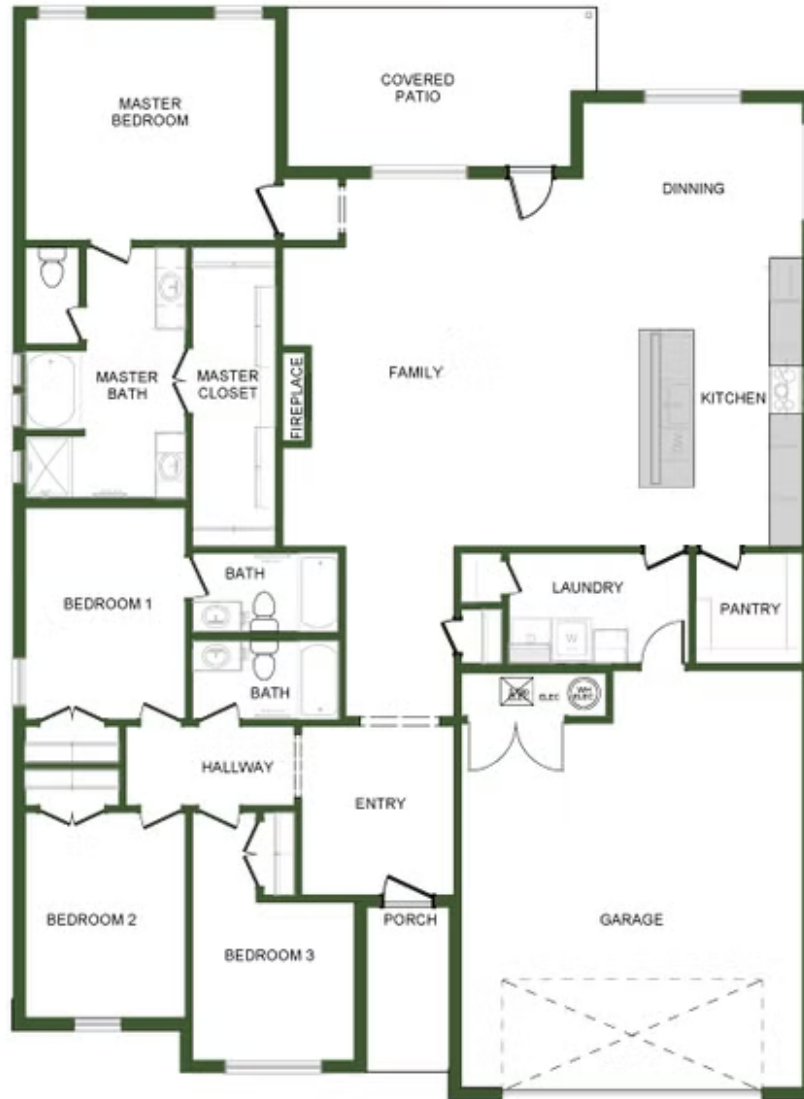

STARTING AT \$412,000  4  3  2  2,410 FT²

The 2410 series is a 4 bed, 3 bath, 2410 square feet home with a large family, dining, and kitchen area with a bar-style counter ideal for hosting guests. An open design layout creates a welcoming space for family time. The large primary suite offers a spacious walk-in closet, double bathroom vanities, and a separate tub and shower.

AMENITIES

POOL

SIDEWALKS

2410