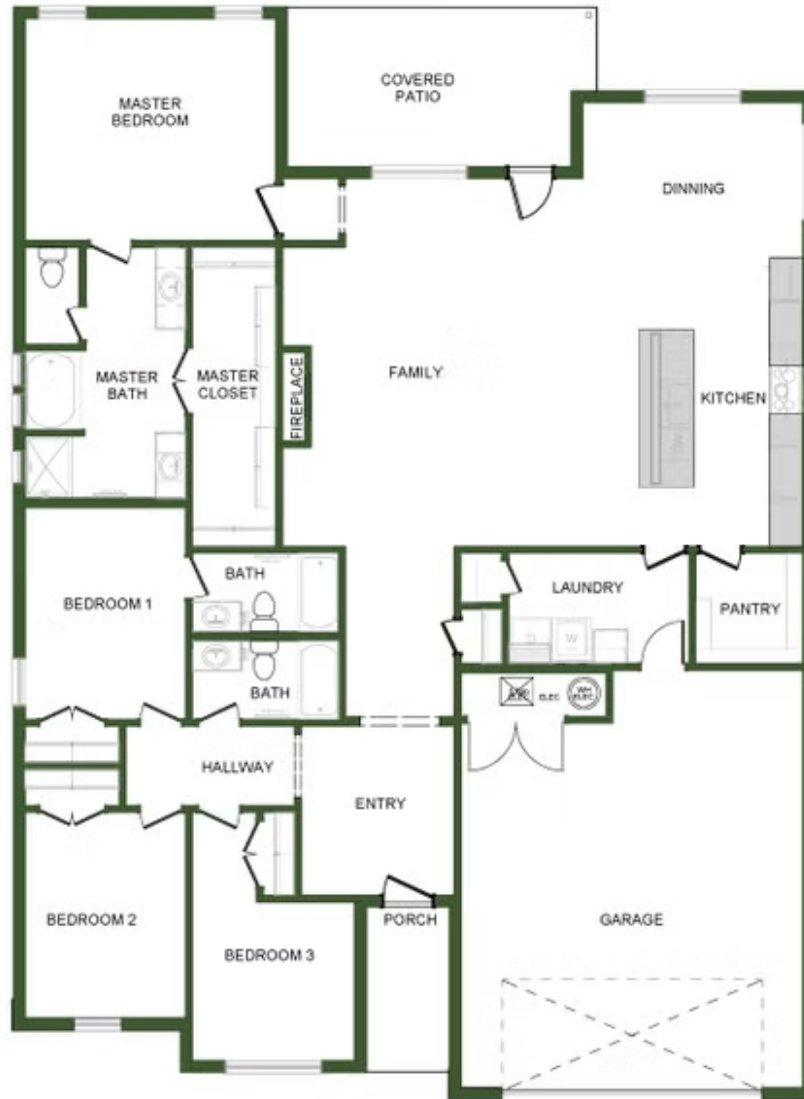

PRICED AT \$442,447  4  3.0  2  2410 FT<sup>2</sup>

The 2410 series is a 4 bed, 3 bath, 2410 square feet home with a large family, dining, and kitchen area with a bar-style counter ideal for hosting guests. An open design layout creates a welcoming space for family time. The large primary suite offers a spacious walk-in closet, double bathroom vanities, and a separate tub and shower.

#### AMENITIES

POOL

SIDEWALKS

2410