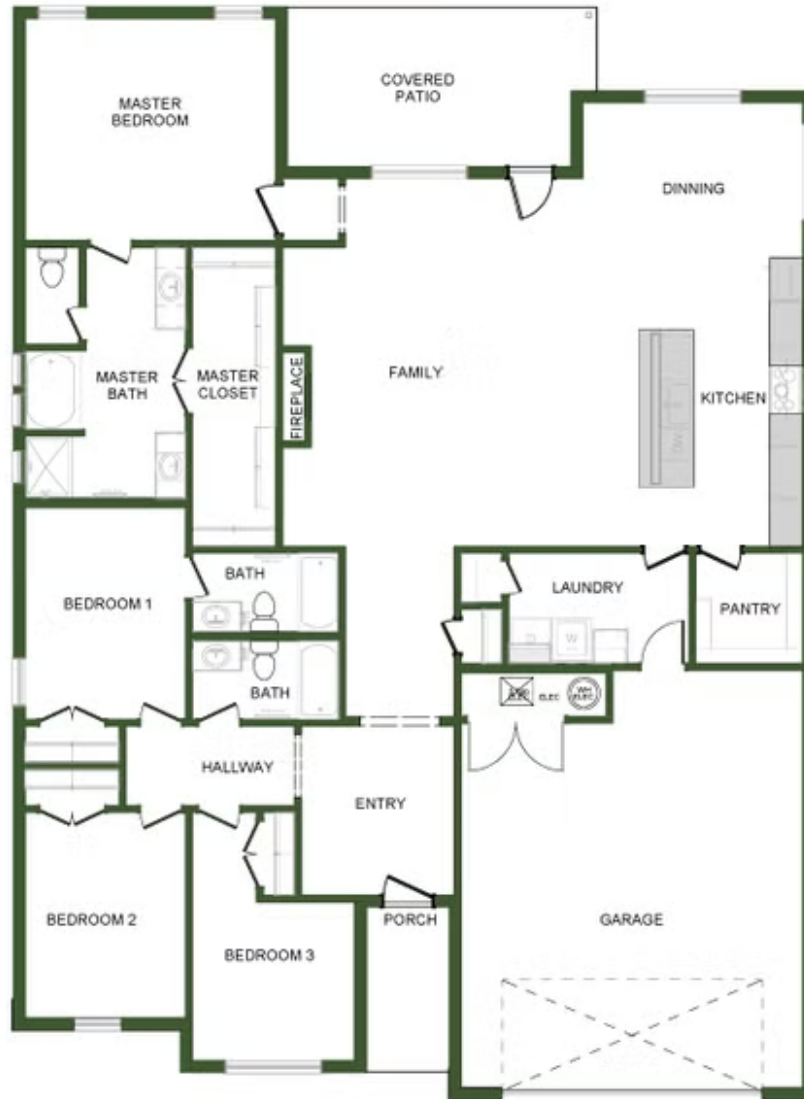

PRICED AT **\$436,528** 🛏 4 🚿 3.0 🚗 2 📏 2410 FT<sup>2</sup>

The 2410 series is a 4 bed, 3 bath, 2410 square feet home with a large family, dining, and kitchen area with a bar-style counter ideal for hosting guests. An open design layout creates a welcoming space for family time. The large primary suite offers a spacious walk-in closet, double bathroom vanities, and a separate tub and shower.

#### AMENITIES

POOL

SIDEWALKS

2410