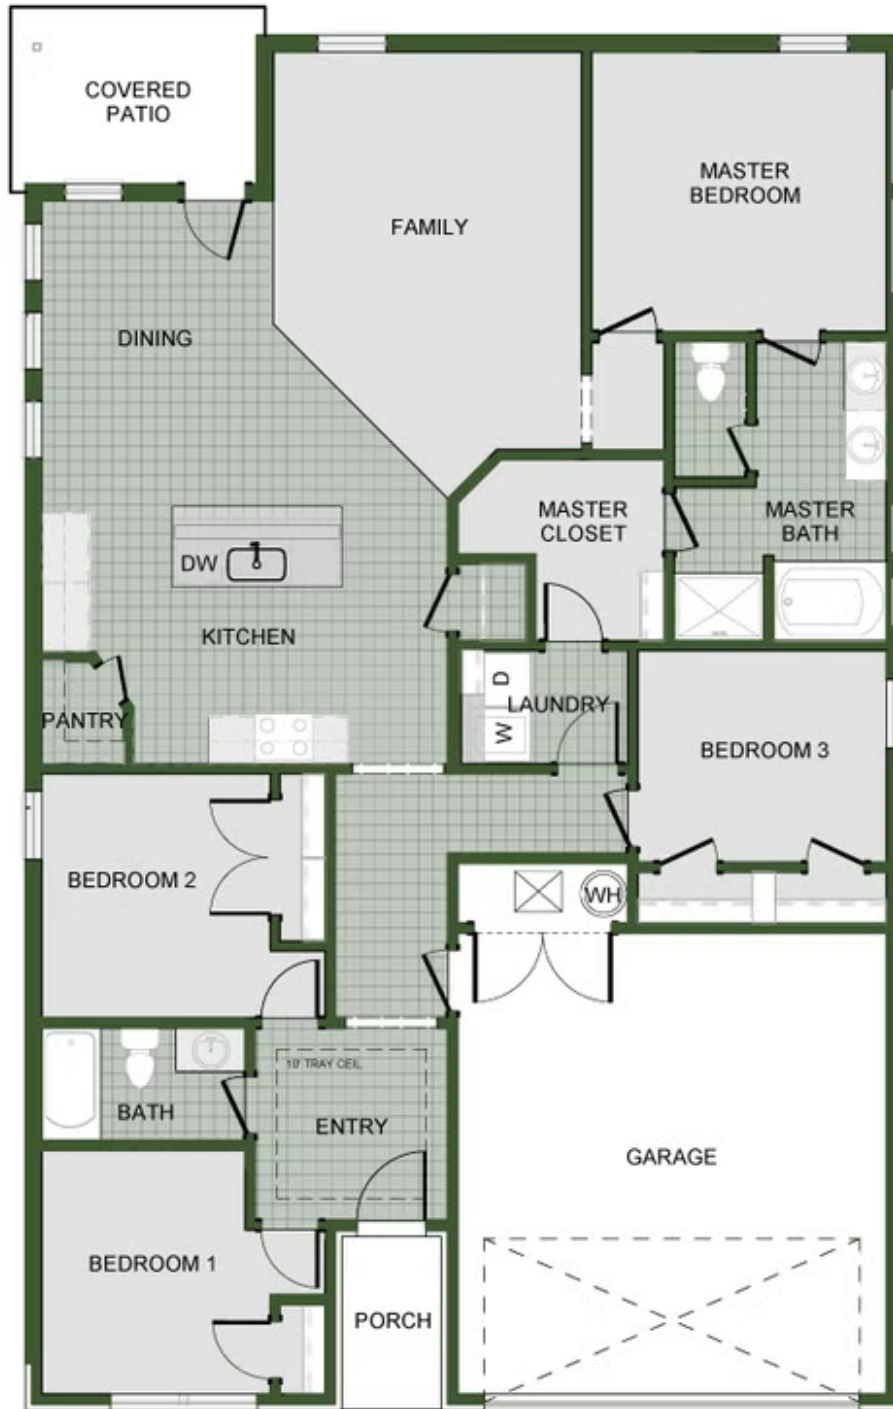

STARTING AT **\$285,000** 🛏️ 4 🚿 2 🚗 2 📏 1,729 FT²

This 4 bedroom, 2 bathroom 1729 square foot floor plan is ready to be filled with your family and friends! Connect with nature in this floor plan thanks to the cozy covered back patio just off the open concept family, dining, and kitchen area. Available space is truly maximized in this home with a kitchen pantry and dedicated laundry space, just off the oversized pri...

AMENITIES

POOL

SIDEWALKS

COMMUNITY
POND

1729-4