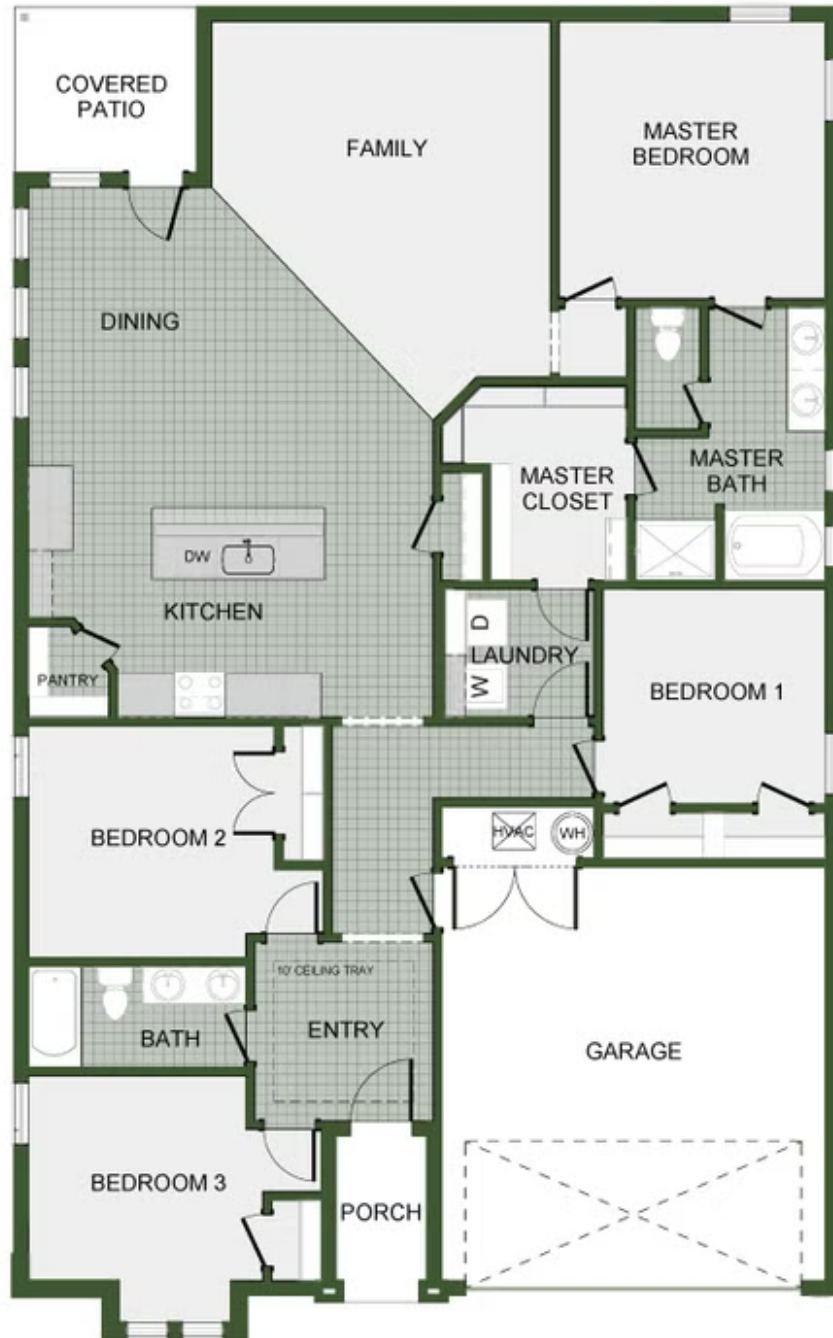

STARTING AT \$310,000  4  2  2  1,950 FT<sup>2</sup>

This 1950 square foot 4 bedroom, 2 bathroom home features a spacious and open floor plan. The main living area includes a large living room that flows seamlessly into a modern kitchen and dining area, creating the perfect space for entertaining guests. The home includes four bedrooms and two full bathrooms. With its thoughtful design and practical amenities, this home i...

**AMENITIES**

POOL

SIDEWALKS

COMMUNITY  
POND

1950-4