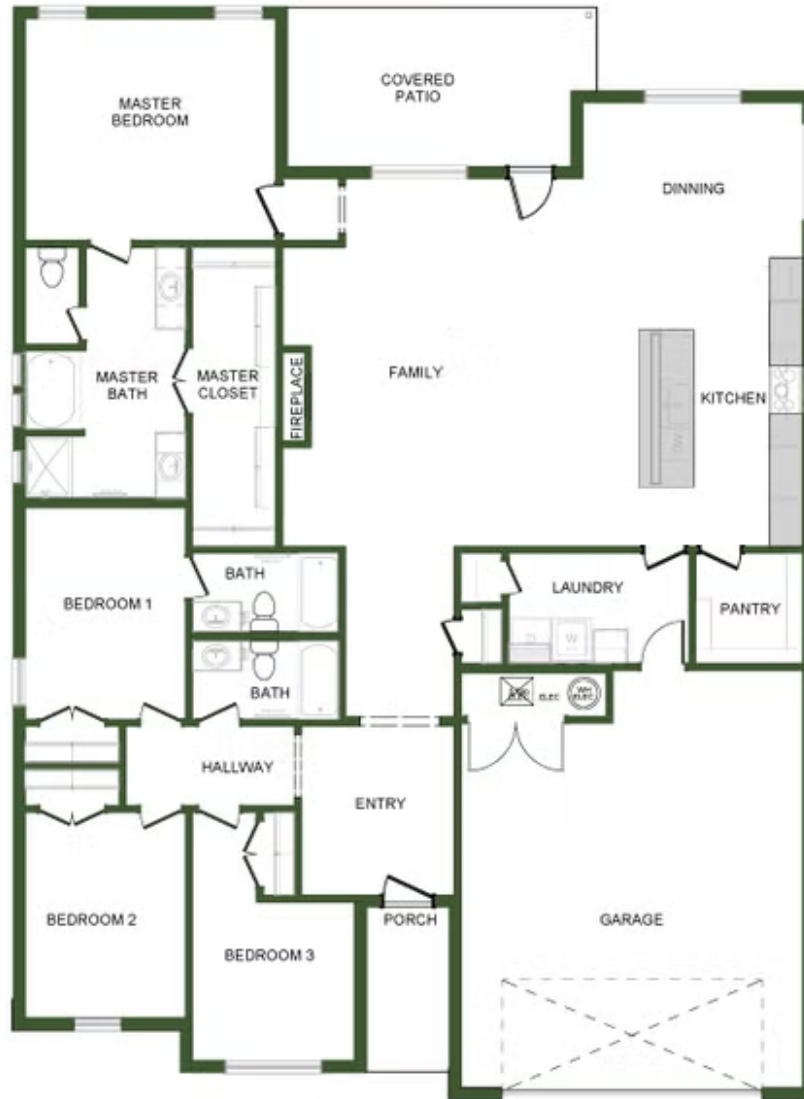

STARTING AT \$377,000 🛏️ 4 🚿 3 🚗 2 🏠 2,410 FT<sup>2</sup>

The 2410 series is a 4 bed, 3 bath, 2410 square feet home with a large family, dining, and kitchen area with a bar-style counter ideal for hosting guests. An open design layout creates a welcoming space for family time. The large primary suite offers a spacious walk-in closet, double bathroom vanities, and a separate tub and shower.

**AMENITIES**

POOL

SIDEWALKS

COMMUNITY  
POND

2410